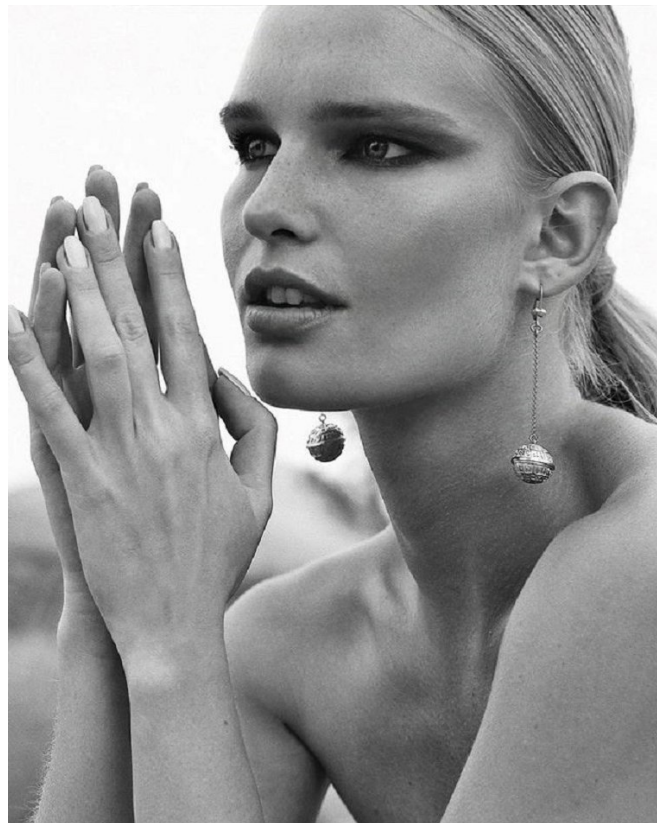

BOSS MODELS

CAPE TOWN

MONIKA KWASNY

Height: 180cm Bust: 82cm Waist: 66cm Hips: 91cm Shoe: 6 UK Hair: Blonde Eyes: Blue

BOSS MODELS

CAPE TOWN

MONIKA KWASNY

Height: 180cm Bust: 82cm Waist: 66cm Hips: 91cm Shoe: 6 UK Hair: Blonde Eyes: Blue