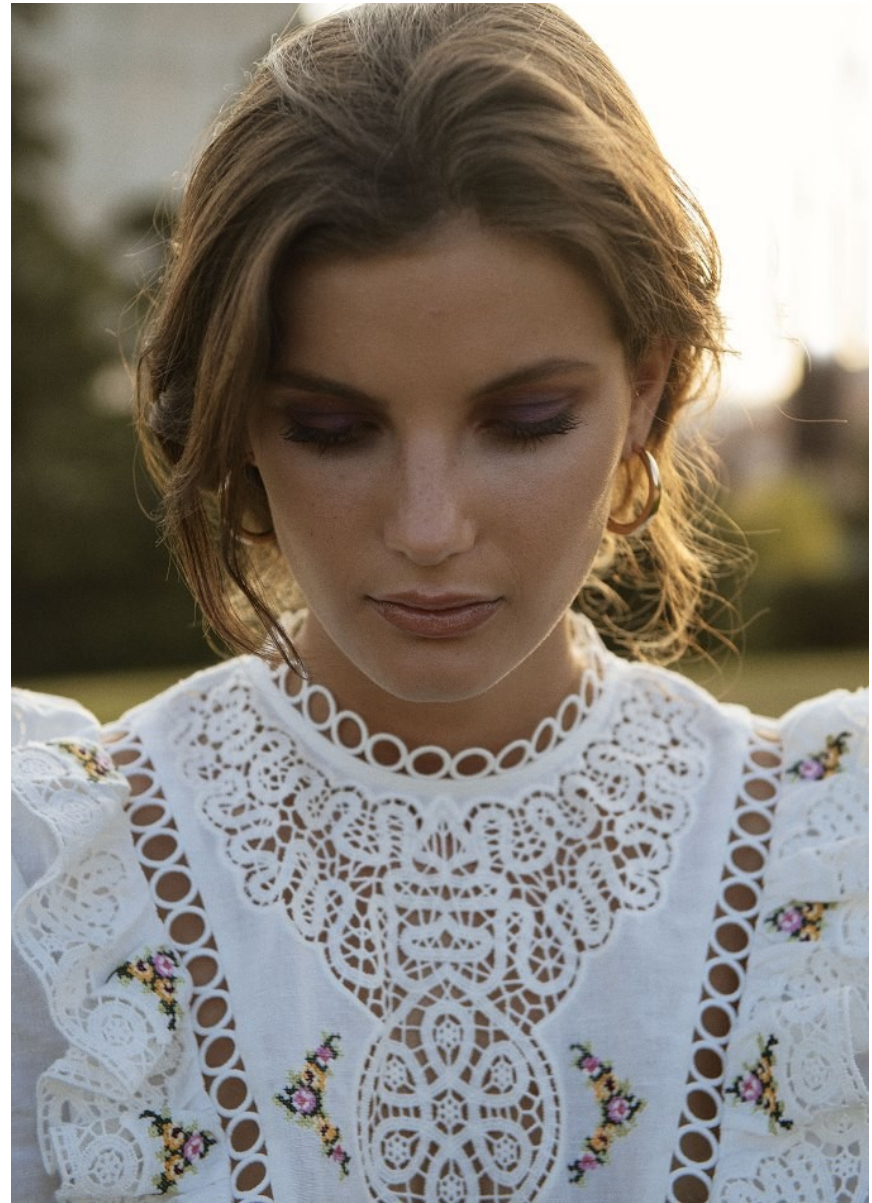

BOSS MODELS

CAPE TOWN

JODIE SLOT

Height: 171cm Bust: 78cm Waist: 60cm Hips: 90cm Shoe: 4 UK Hair: Brunette Eyes: Blue/Grey