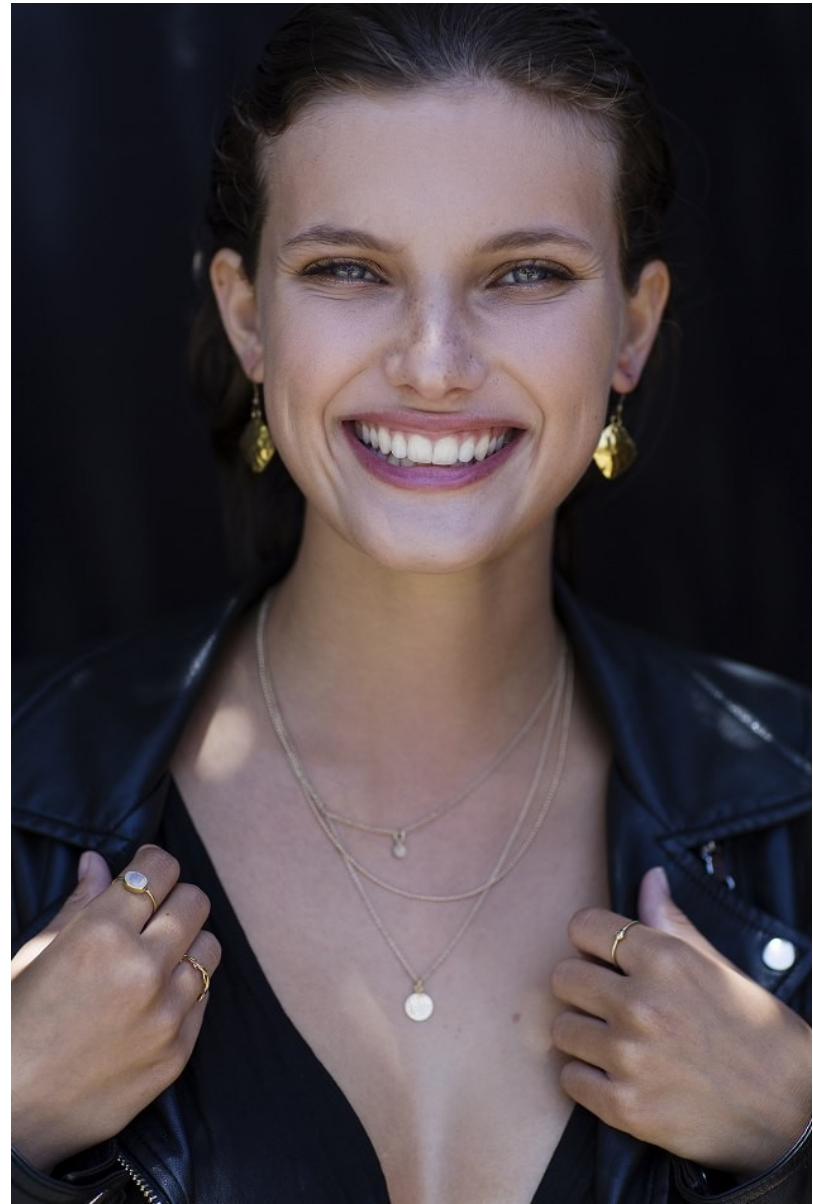

BOSS MODELS

CAPE TOWN

JODIE SLOT

Height: 171cm Bust: 78cm Waist: 60cm Hips: 90cm Shoe: 4 UK Hair: Brunette Eyes: Blue/Grey