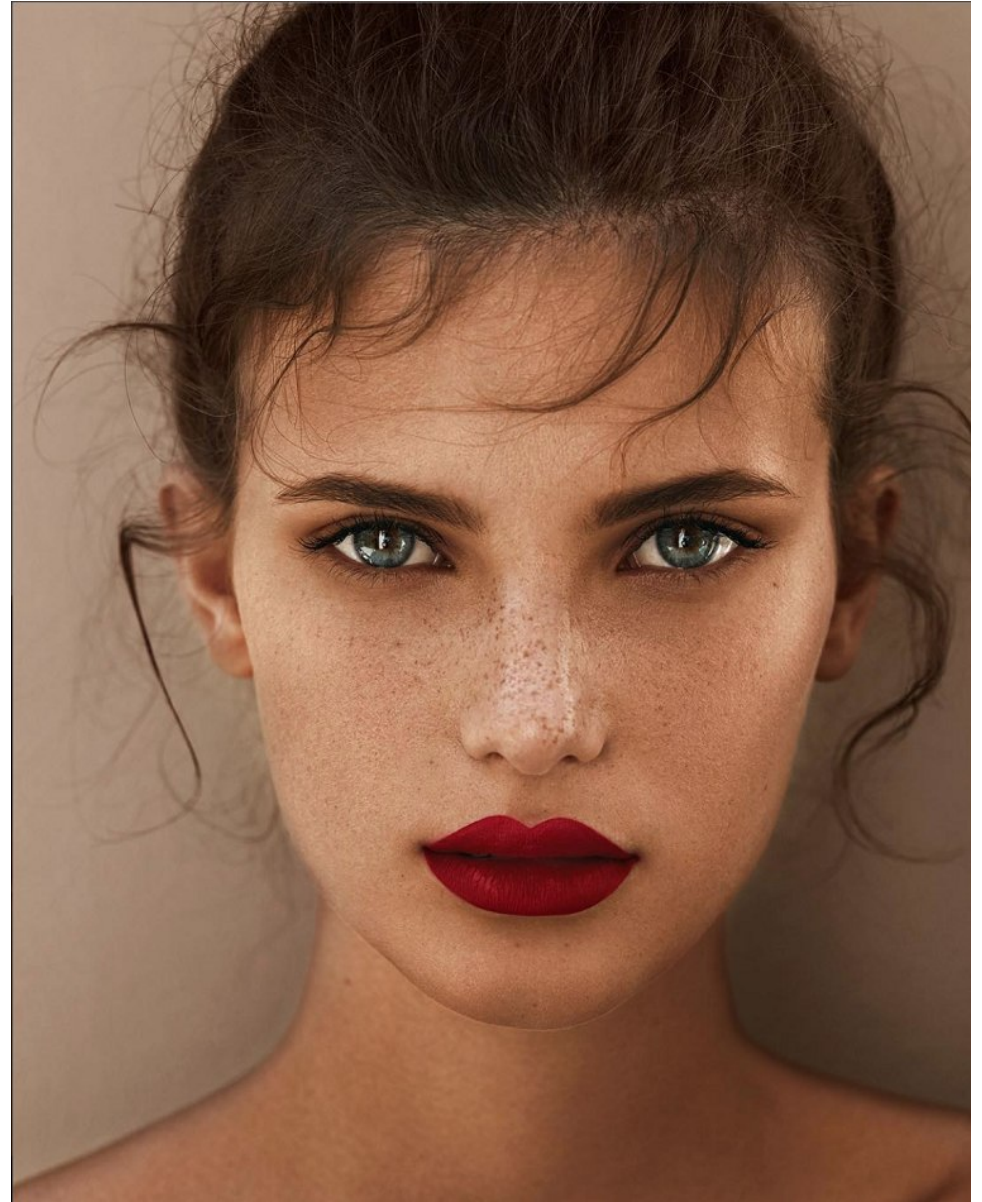

# BOSS MODELS

CAPE TOWN

JODIE SLOT

Height: 171cm Bust: 78cm Waist: 60cm Hips: 90cm Shoe: 4 UK Hair: Brunette Eyes: Blue/Grey