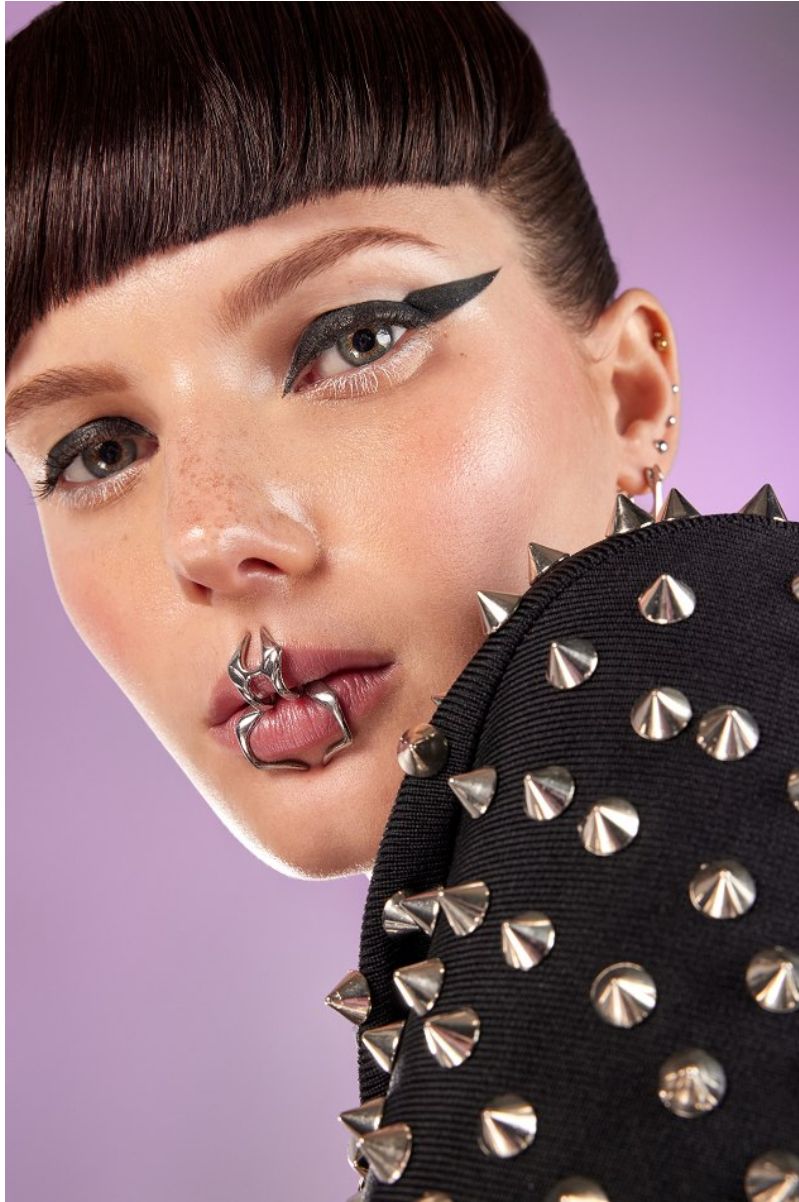

BOSS MODELS

CAPE TOWN

JODIE SLOT

Height: 171cm Bust: 78cm Waist: 60cm Hips: 90cm Shoe: 4 UK Hair: Brunette Eyes: Blue/Grey