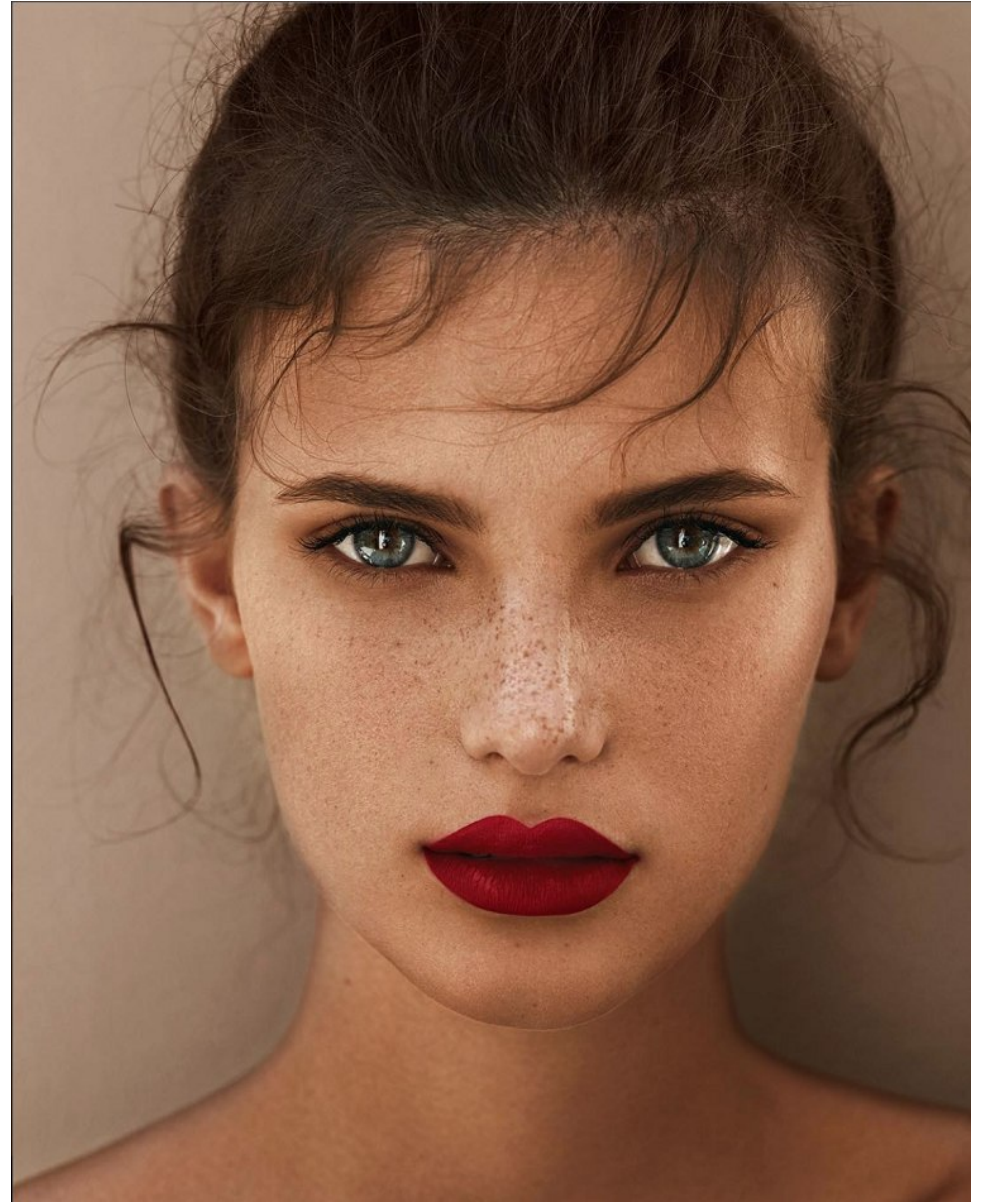

BOSS MODELS

CAPE TOWN

Height: 171cm Bust: 78cm Waist: 60cm Hips: 90cm Shoe: 4 UK Hair: Brunette Eyes: Blue/Grey