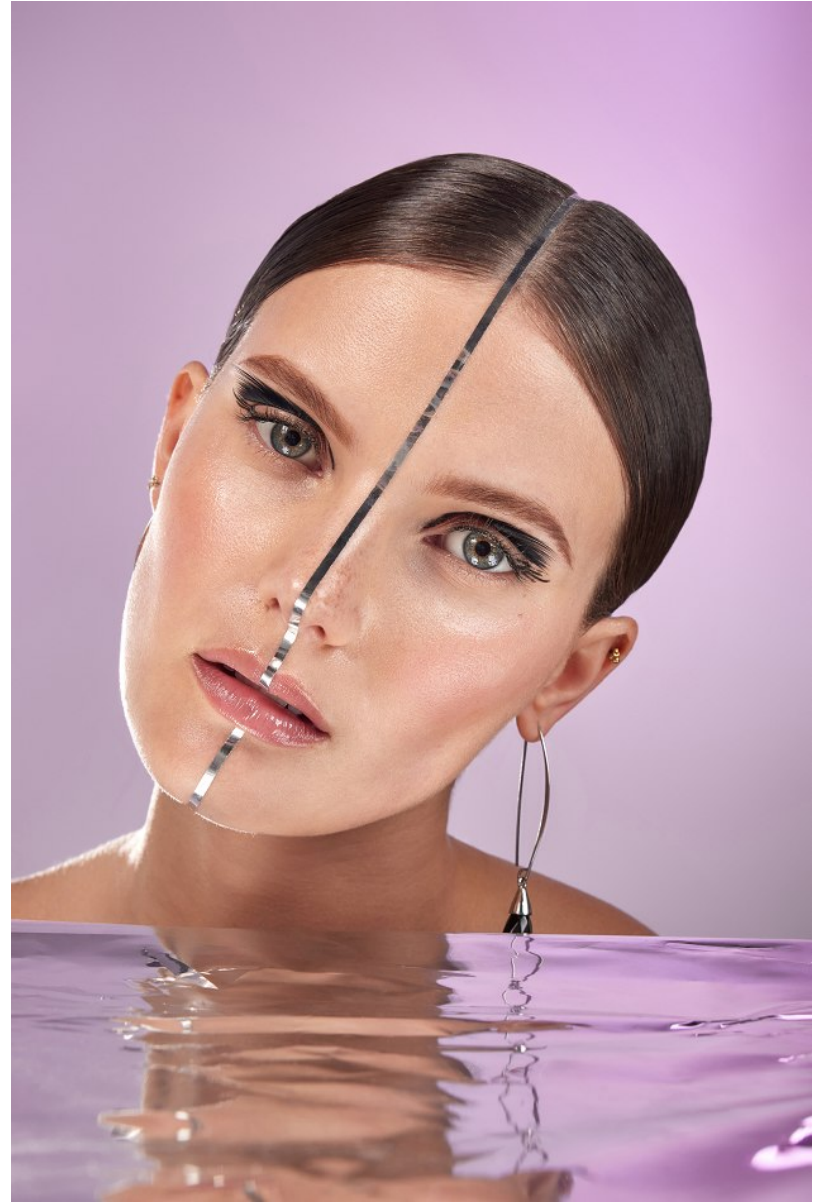

BOSS MODELS

CAPE TOWN

JODIE SLOT

Height: 171cm Bust: 78cm Waist: 60cm Hips: 90cm Shoe: 4 UK Hair: Brunette Eyes: Blue/Grey

BOSS MODELS

CAPE TOWN

JODIE SLOT

Height: 171cm Bust: 78cm Waist: 60cm Hips: 90cm Shoe: 4 UK Hair: Brunette Eyes: Blue/Grey