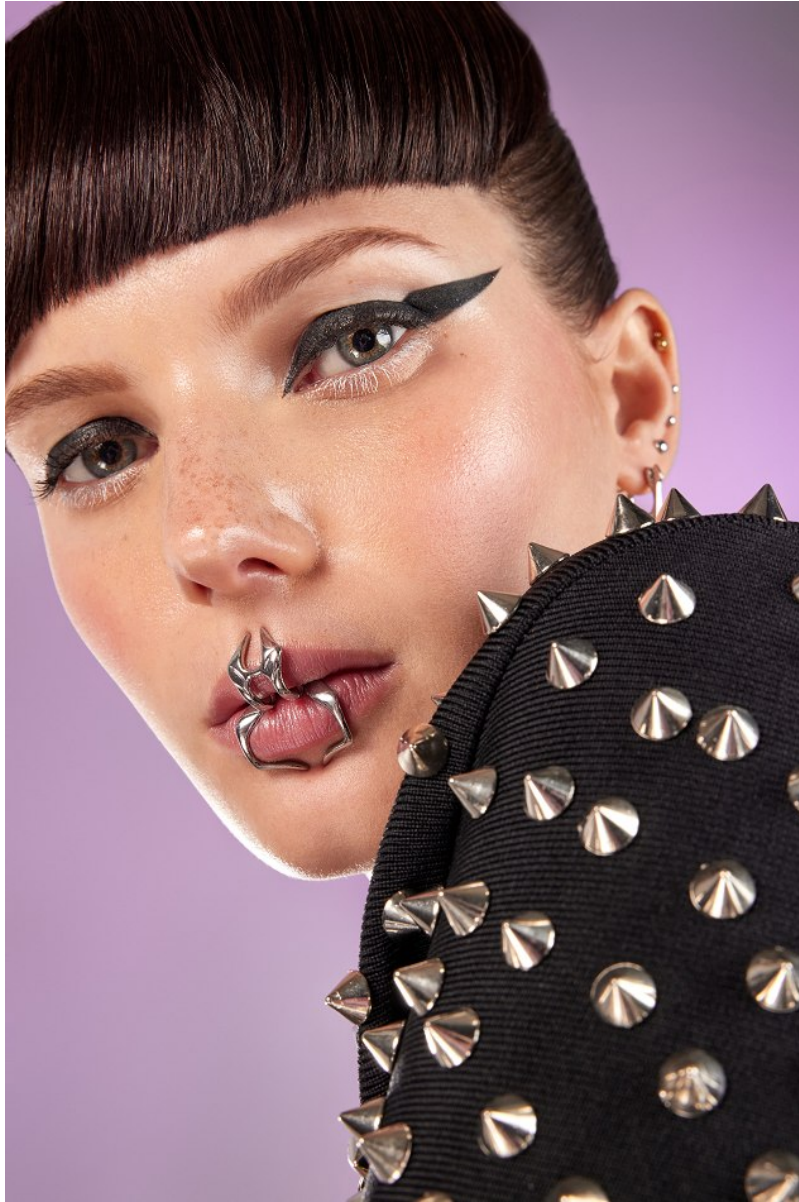

BOSS MODELS

CAPE TOWN

JODIE SLOT

Height: 171cm Bust: 78cm Waist: 60cm Hips: 90cm Shoe: 4 UK Hair: Brunette Eyes: Blue/Grey

BOSS MODELS

CAPE TOWN

JODIE SLOT

Height: 171cm Bust: 78cm Waist: 60cm Hips: 90cm Shoe: 4 UK Hair: Brunette Eyes: Blue/Grey