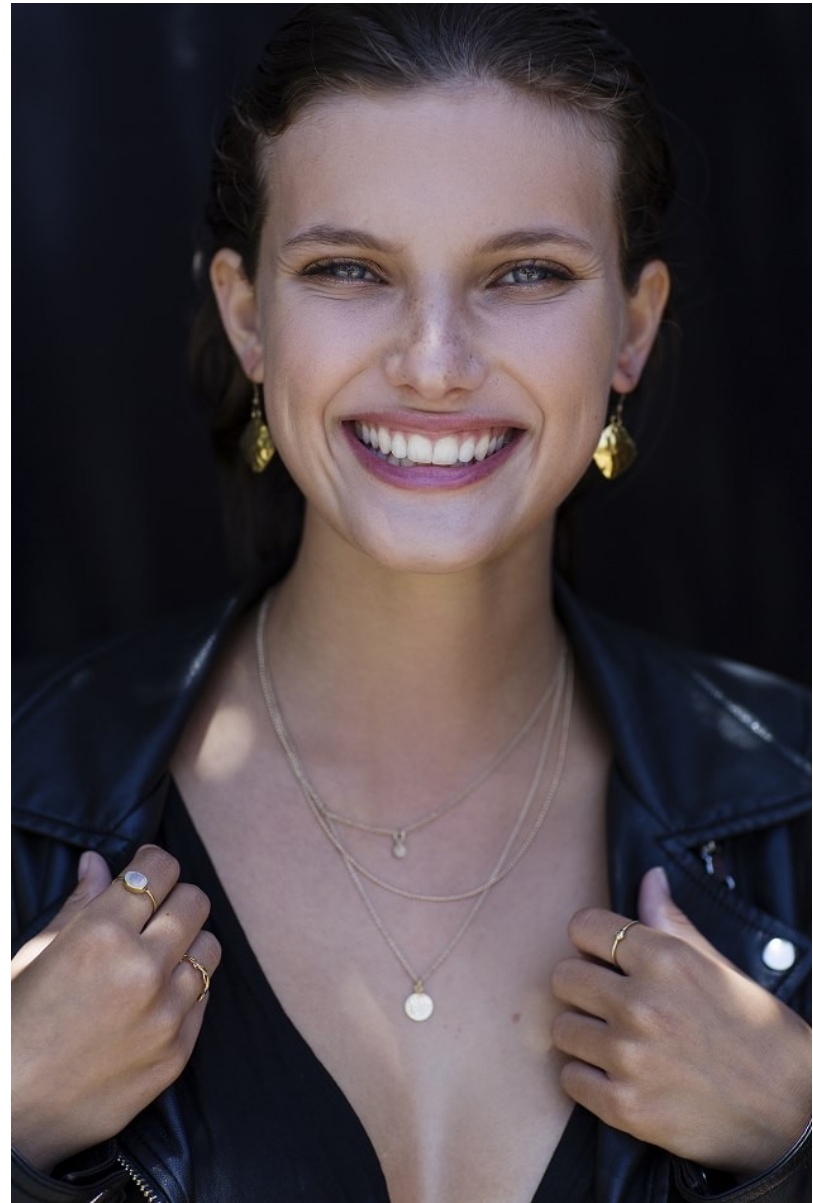

BOSS MODELS

CAPE TOWN

JODIE SLOT

Height: 171cm Bust: 78cm Waist: 60cm Hips: 90cm Shoe: 4 UK Hair: Brunette Eyes: Blue/Grey