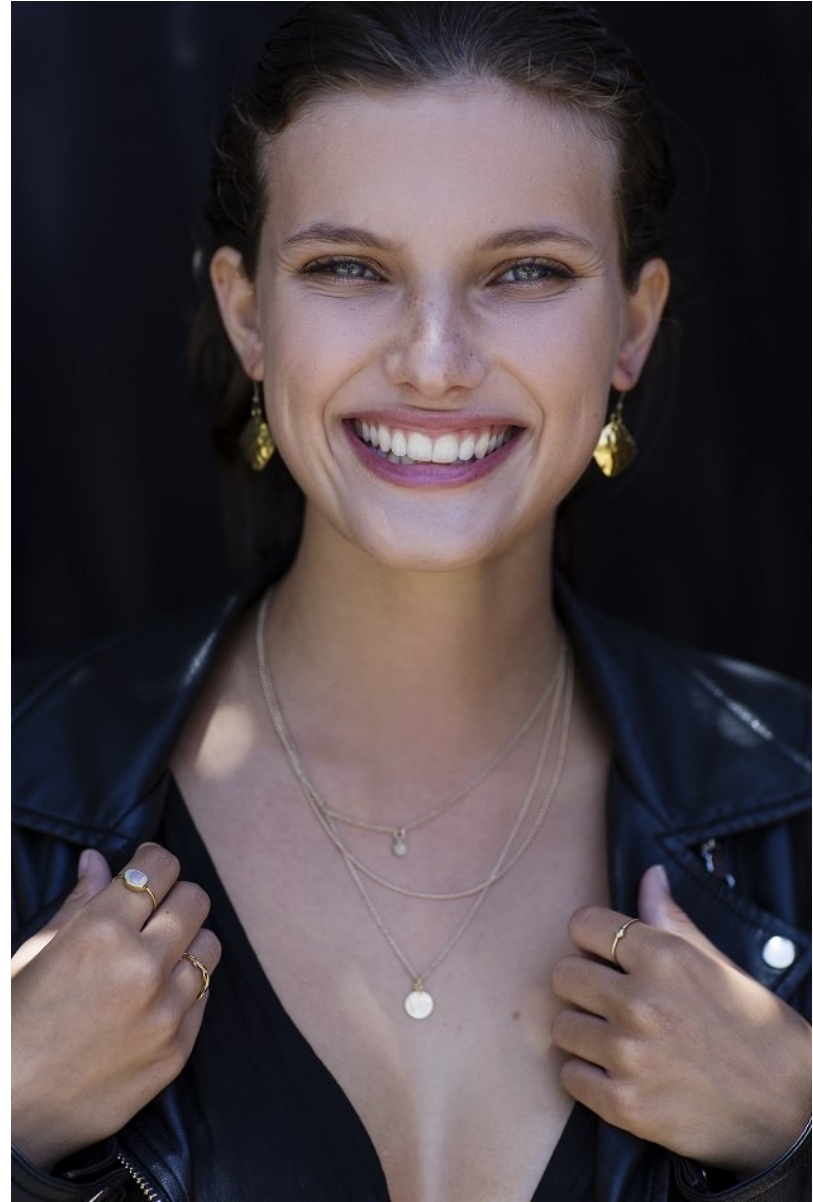

BOSS MODELS

CAPE TOWN

JODIE SLOT

Height: 171cm Bust: 78cm Waist: 60cm Hips: 90cm Shoe: 4 UK Hair: Brunette Eyes: Blue/Grey