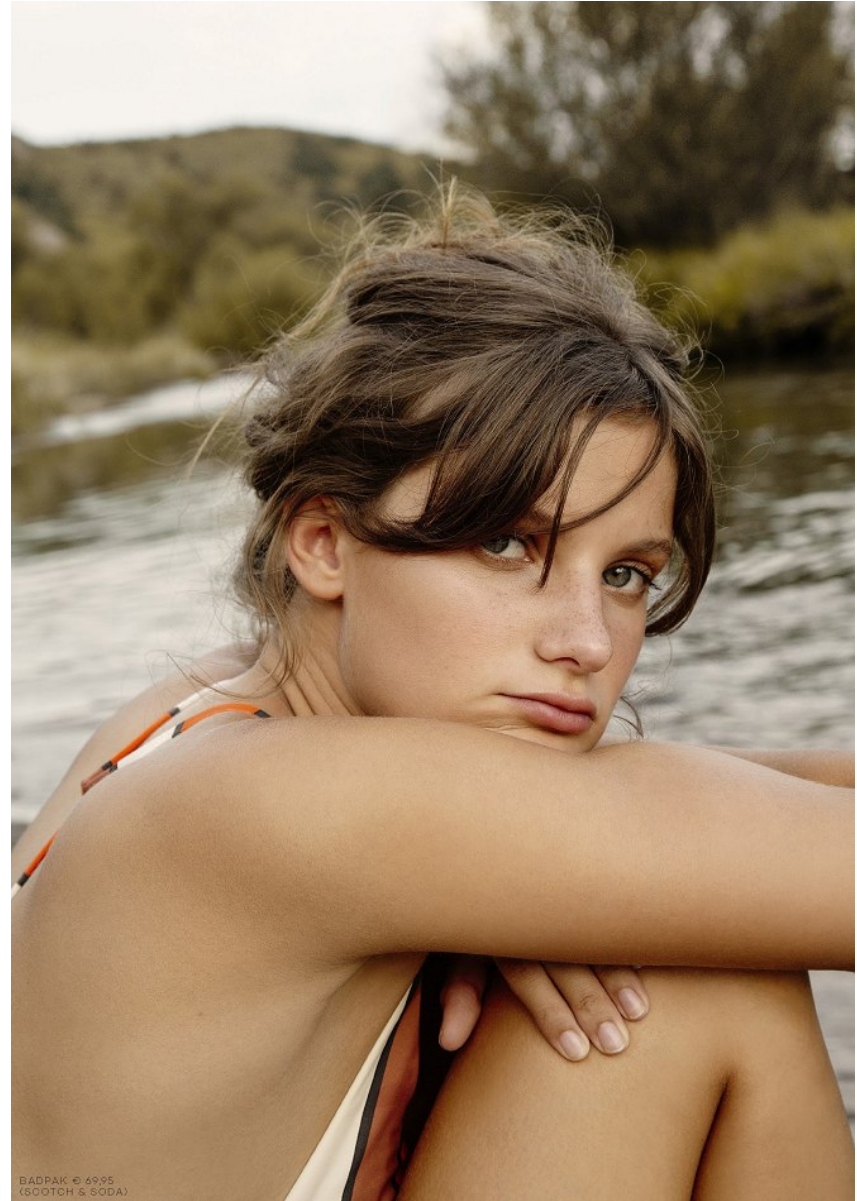

BOSS MODELS

CAPE TOWN

JODIE SLOT

Height: 171cm Bust: 78cm Waist: 60cm Hips: 90cm Shoe: 4 UK Hair: Brunette Eyes: Blue/Grey