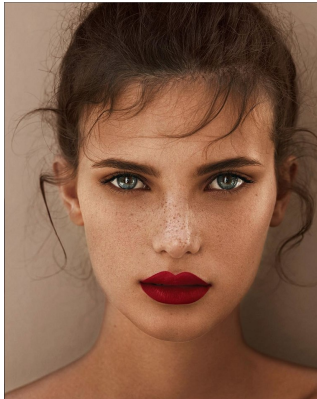

# BOSS MODELS

CAPE TOWN

JODIE SLOT

Height: 171cm Bust: 78cm Waist: 60cm Hips: 90cm Shoe: 4 UK Hair: Brunette Eyes: Blue/Grey