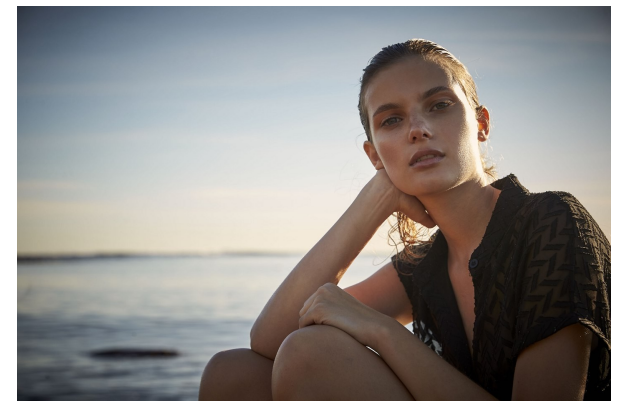

BOSS MODELS

CAPE TOWN

JODIE SLOT

Height: 171cm Bust: 78cm Waist: 60cm Hips: 90cm Shoe: 4 UK Hair: Brunette Eyes: Blue/Grey