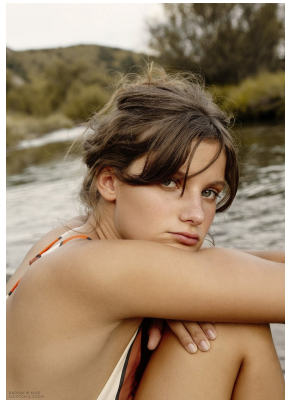

# BOSS MODELS

CAPE TOWN

JODIE SLOT

Height: 171cm Bust: 78cm Waist: 60cm Hips: 90cm Shoe: 4 UK Hair: Brunette Eyes: Blue/Grey

## JODIE SLOT

Height: 171cm Bust: 78cm Waist: 60cm Hips: 90cm Shoe: 4 UK Hair: Brunette Eyes: Blue/Grey