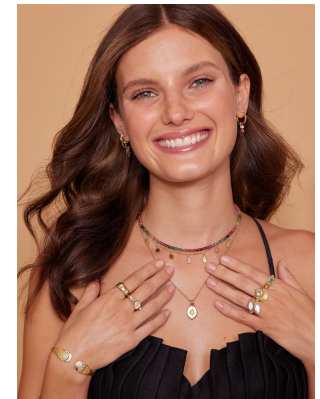

BOSS MODELS

CAPE TOWN

JODIE SLOT

Height: 171cm Bust: 78cm Waist: 60cm Hips: 90cm Shoe: 4 UK Hair: Brunette Eyes: Blue/Grey

BOSS MODELS

CAPE TOWN

JODIE SLOT

Height: 171cm Bust: 78cm Waist: 60cm Hips: 90cm Shoe: 4 UK Hair: Brunette Eyes: Blue/Grey