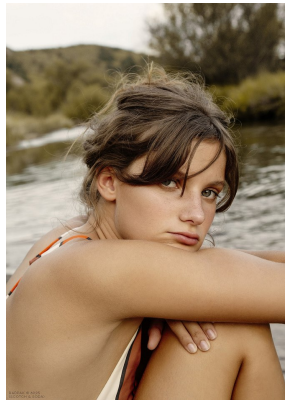

BOSS MODELS

CAPE TOWN

JODIE SLOT

Height: 171cm Bust: 78cm Waist: 60cm Hips: 90cm Shoe: 4 UK Hair: Brunette Eyes: Blue/Grey

BOSS MODELS

CAPE TOWN

JODIE SLOT

Height: 171cm Bust: 78cm Waist: 60cm Hips: 90cm Shoe: 4 UK Hair: Brunette Eyes: Blue/Grey