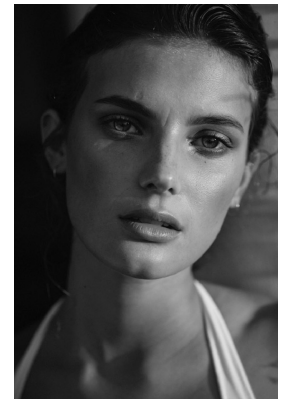

# BOSS MODELS

CAPE TOWN

JODIE SLOT

Height: 171cm Bust: 78cm Waist: 60cm Hips: 90cm Shoe: 4 UK Hair: Brunette Eyes: Blue/Grey