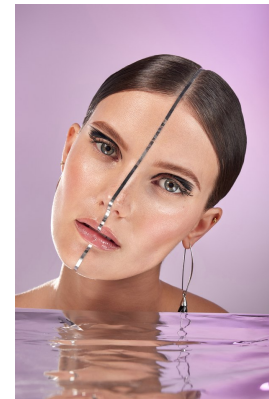

# BOSS MODELS

CAPE TOWN

JODIE SLOT

Height: 171cm Bust: 78cm Waist: 60cm Hips: 90cm Shoe: 4 UK Hair: Brunette Eyes: Blue/Grey

## JODIE SLOT

Height: 171cm Bust: 78cm Waist: 60cm Hips: 90cm Shoe: 4 UK Hair: Brunette Eyes: Blue/Grey