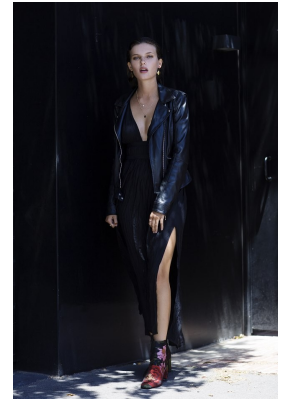

# BOSS MODELS

CAPE TOWN

JODIE SLOT

Height: 171cm Bust: 78cm Waist: 60cm Hips: 90cm Shoe: 4 UK Hair: Brunette Eyes: Blue/Grey