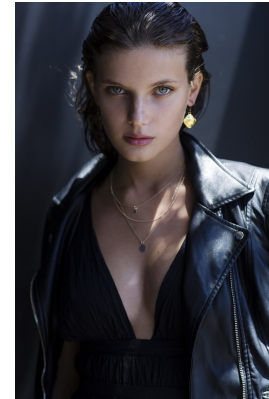

BOSS MODELS

CAPE TOWN

JODIE SLOT

Height: 171cm Bust: 78cm Waist: 60cm Hips: 90cm Shoe: 4 UK Hair: Brunette Eyes: Blue/Grey

BOSS MODELS

CAPE TOWN

JODIE SLOT

Height: 171cm Bust: 78cm Waist: 60cm Hips: 90cm Shoe: 4 UK Hair: Brunette Eyes: Blue/Grey