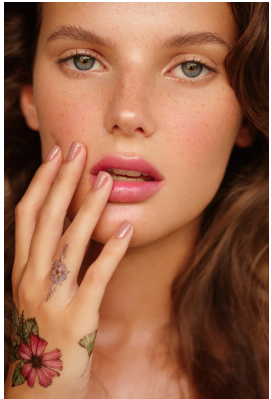

BOSS MODELS

CAPE TOWN

JODIE SLOT

Height: 171cm Bust: 78cm Waist: 60cm Hips: 90cm Shoe: 4 UK Hair: Brunette Eyes: Blue/Grey

BOSS MODELS

CAPE TOWN

JODIE SLOT

Height: 171cm Bust: 78cm Waist: 60cm Hips: 90cm Shoe: 4 UK Hair: Brunette Eyes: Blue/Grey