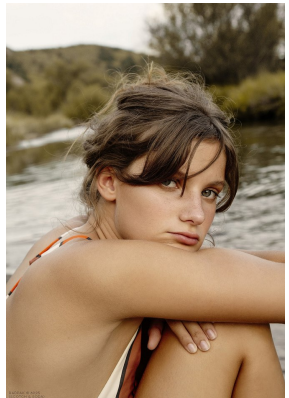

BOSS MODELS

CAPE TOWN

JODIE SLOT

Height: 171cm Bust: 78cm Waist: 60cm Hips: 90cm Shoe: 4 UK Hair: Brunette Eyes: Blue/Grey

BOSS MODELS

CAPE TOWN

JODIE SLOT

Height: 171cm Bust: 78cm Waist: 60cm Hips: 90cm Shoe: 4 UK Hair: Brunette Eyes: Blue/Grey