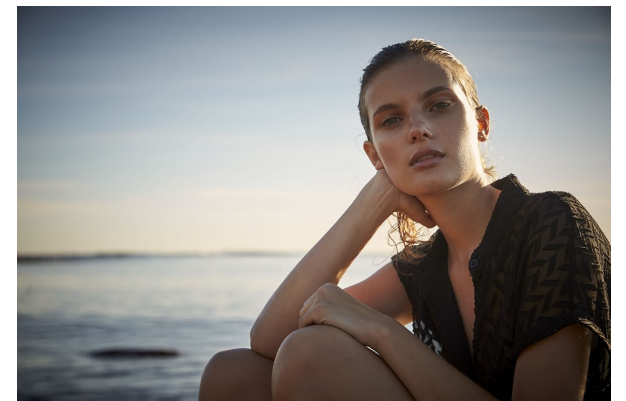

BOSS MODELS

CAPE TOWN

JODIE SLOT

Height: 171cm Bust: 78cm Waist: 60cm Hips: 90cm Shoe: 4 UK Hair: Brunette Eyes: Blue/Grey

BOSS MODELS

CAPE TOWN

JODIE SLOT

Height: 171cm Bust: 78cm Waist: 60cm Hips: 90cm Shoe: 4 UK Hair: Brunette Eyes: Blue/Grey