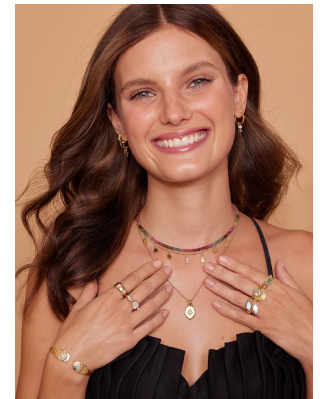

# BOSS MODELS

CAPE TOWN

JODIE SLOT

Height: 171cm Bust: 78cm Waist: 60cm Hips: 90cm Shoe: 4 UK Hair: Brunette Eyes: Blue/Grey

## JODIE SLOT

Height: 171cm Bust: 78cm Waist: 60cm Hips: 90cm Shoe: 4 UK Hair: Brunette Eyes: Blue/Grey