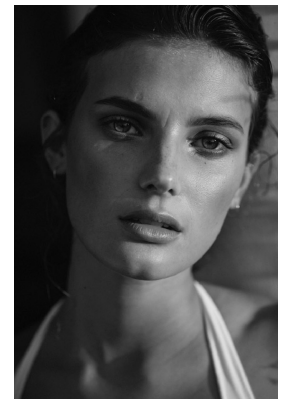

BOSS MODELS

CAPE TOWN

JODIE SLOT

Height: 171cm Bust: 78cm Waist: 60cm Hips: 90cm Shoe: 4 UK Hair: Brunette Eyes: Blue/Grey

BOSS MODELS

CAPE TOWN

JODIE SLOT

Height: 171cm Bust: 78cm Waist: 60cm Hips: 90cm Shoe: 4 UK Hair: Brunette Eyes: Blue/Grey