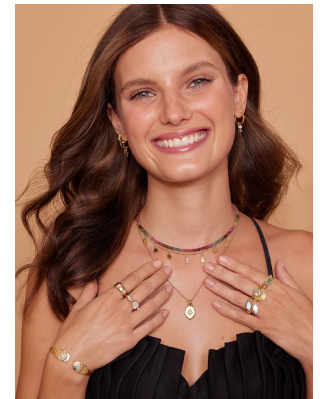

BOSS MODELS

CAPE TOWN

JODIE SLOT

Height: 171cm Bust: 78cm Waist: 60cm Hips: 90cm Shoe: 4 UK Hair: Brunette Eyes: Blue/Grey

BOSS MODELS

CAPE TOWN

JODIE SLOT

Height: 171cm Bust: 78cm Waist: 60cm Hips: 90cm Shoe: 4 UK Hair: Brunette Eyes: Blue/Grey