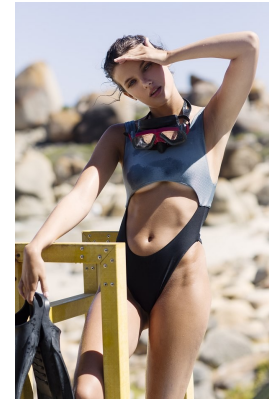

# BOSS MODELS

CAPE TOWN

JODIE SLOT

Height: 171cm Bust: 78cm Waist: 60cm Hips: 90cm Shoe: 4 UK Hair: Brunette Eyes: Blue/Grey