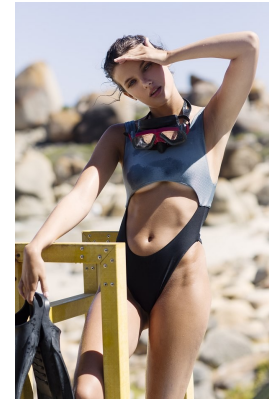

BOSS MODELS

CAPE TOWN

JODIE SLOT

Height: 171cm Bust: 78cm Waist: 60cm Hips: 90cm Shoe: 4 UK Hair: Brunette Eyes: Blue/Grey

BOSS MODELS

CAPE TOWN

JODIE SLOT

Height: 171cm Bust: 78cm Waist: 60cm Hips: 90cm Shoe: 4 UK Hair: Brunette Eyes: Blue/Grey