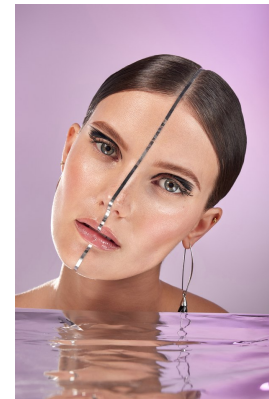

BOSS MODELS

CAPE TOWN

JODIE SLOT

Height: 171cm Bust: 78cm Waist: 60cm Hips: 90cm Shoe: 4 UK Hair: Brunette Eyes: Blue/Grey

BOSS MODELS

CAPE TOWN

JODIE SLOT

Height: 171cm Bust: 78cm Waist: 60cm Hips: 90cm Shoe: 4 UK Hair: Brunette Eyes: Blue/Grey