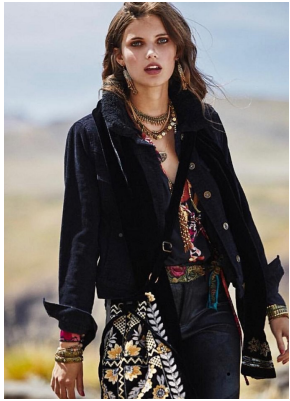

BOSS MODELS

CAPE TOWN

JODIE SLOT

Height: 171cm Bust: 78cm Waist: 60cm Hips: 90cm Shoe: 4 UK Hair: Brunette Eyes: Blue/Grey

BOSS MODELS

CAPE TOWN

JODIE SLOT

Height: 171cm Bust: 78cm Waist: 60cm Hips: 90cm Shoe: 4 UK Hair: Brunette Eyes: Blue/Grey