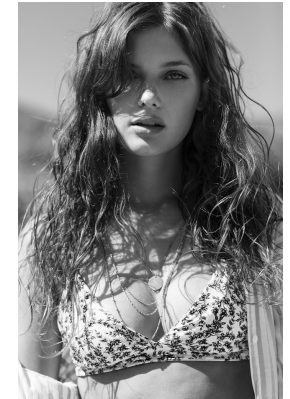

BOSS MODELS

CAPE TOWN

JODIE SLOT

Height: 171cm Bust: 78cm Waist: 60cm Hips: 90cm Shoe: 4 UK Hair: Brunette Eyes: Blue/Grey

BOSS MODELS

CAPE TOWN

JODIE SLOT

Height: 171cm Bust: 78cm Waist: 60cm Hips: 90cm Shoe: 4 UK Hair: Brunette Eyes: Blue/Grey