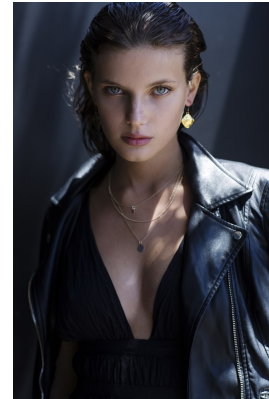

# BOSS MODELS

CAPE TOWN

JODIE SLOT

Height: 171cm Bust: 78cm Waist: 60cm Hips: 90cm Shoe: 4 UK Hair: Brunette Eyes: Blue/Grey

## JODIE SLOT

Height: 171cm Bust: 78cm Waist: 60cm Hips: 90cm Shoe: 4 UK Hair: Brunette Eyes: Blue/Grey