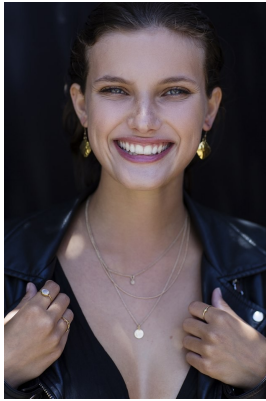

BOSS MODELS

CAPE TOWN

JODIE SLOT

Height: 171cm Bust: 78cm Waist: 60cm Hips: 90cm Shoe: 4 UK Hair: Brunette Eyes: Blue/Grey

BOSS MODELS

CAPE TOWN

JODIE SLOT

Height: 171cm Bust: 78cm Waist: 60cm Hips: 90cm Shoe: 4 UK Hair: Brunette Eyes: Blue/Grey