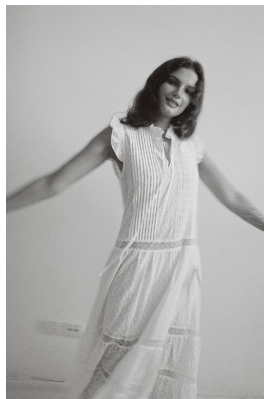

BOSS MODELS

CAPE TOWN

JODIE SLOT

Height: 171cm Bust: 78cm Waist: 60cm Hips: 90cm Shoe: 4 UK Hair: Brunette Eyes: Blue/Grey

BOSS MODELS

CAPE TOWN

JODIE SLOT

Height: 171cm Bust: 78cm Waist: 60cm Hips: 90cm Shoe: 4 UK Hair: Brunette Eyes: Blue/Grey