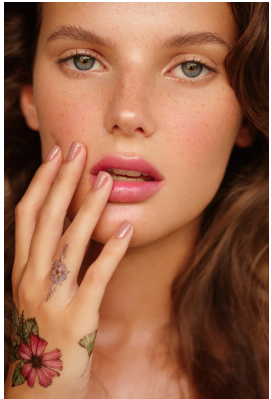

# BOSS MODELS

CAPE TOWN

JODIE SLOT

Height: 171cm Bust: 78cm Waist: 60cm Hips: 90cm Shoe: 4 UK Hair: Brunette Eyes: Blue/Grey