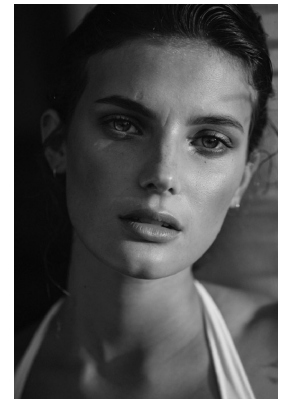

BOSS MODELS

CAPE TOWN

JODIE SLOT

Height: 171cm Bust: 78cm Waist: 60cm Hips: 90cm Shoe: 4 UK Hair: Brunette Eyes: Blue/Grey

BOSS MODELS

CAPE TOWN

JODIE SLOT

Height: 171cm Bust: 78cm Waist: 60cm Hips: 90cm Shoe: 4 UK Hair: Brunette Eyes: Blue/Grey