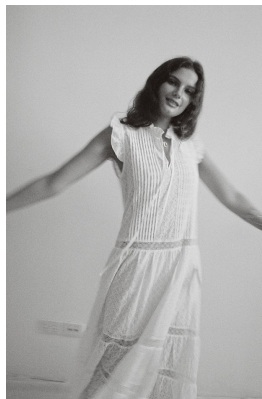

# BOSS MODELS

CAPE TOWN

JODIE SLOT

Height: 171cm Bust: 78cm Waist: 60cm Hips: 90cm Shoe: 4 UK Hair: Brunette Eyes: Blue/Grey