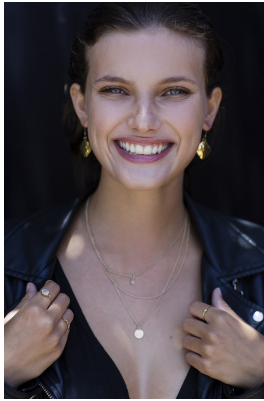

BOSS MODELS

CAPE TOWN

JODIE SLOT

Height: 171cm Bust: 78cm Waist: 60cm Hips: 90cm Shoe: 4 UK Hair: Brunette Eyes: Blue/Grey

BOSS MODELS

CAPE TOWN

JODIE SLOT

Height: 171cm Bust: 78cm Waist: 60cm Hips: 90cm Shoe: 4 UK Hair: Brunette Eyes: Blue/Grey