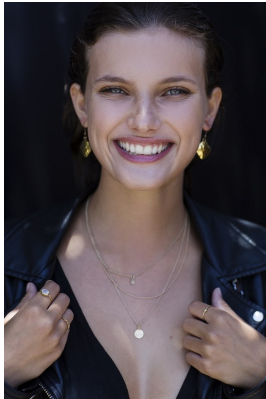

BOSS MODELS

CAPE TOWN

JODIE SLOT

Height: 171cm Bust: 78cm Waist: 60cm Hips: 90cm Shoe: 4 UK Hair: Brunette Eyes: Blue/Grey