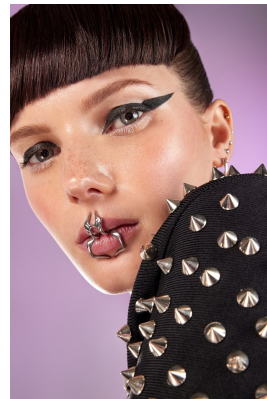

BOSS MODELS

CAPE TOWN

JODIE SLOT

Height: 171cm Bust: 78cm Waist: 60cm Hips: 90cm Shoe: 4 UK Hair: Brunette Eyes: Blue/Grey

BOSS MODELS

CAPE TOWN

JODIE SLOT

Height: 171cm Bust: 78cm Waist: 60cm Hips: 90cm Shoe: 4 UK Hair: Brunette Eyes: Blue/Grey