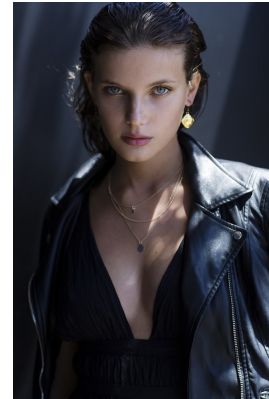

BOSS MODELS

CAPE TOWN

JODIE SLOT

Height: 171cm Bust: 78cm Waist: 60cm Hips: 90cm Shoe: 4 UK Hair: Brunette Eyes: Blue/Grey

BOSS MODELS

CAPE TOWN

JODIE SLOT

Height: 171cm Bust: 78cm Waist: 60cm Hips: 90cm Shoe: 4 UK Hair: Brunette Eyes: Blue/Grey