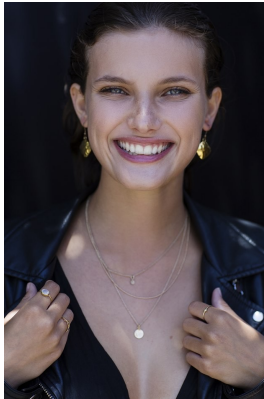

BOSS MODELS

CAPE TOWN

JODIE SLOT

Height: 171cm Bust: 78cm Waist: 60cm Hips: 90cm Shoe: 4 UK Hair: Brunette Eyes: Blue/Grey

BOSS MODELS

CAPE TOWN

JODIE SLOT

Height: 171cm Bust: 78cm Waist: 60cm Hips: 90cm Shoe: 4 UK Hair: Brunette Eyes: Blue/Grey