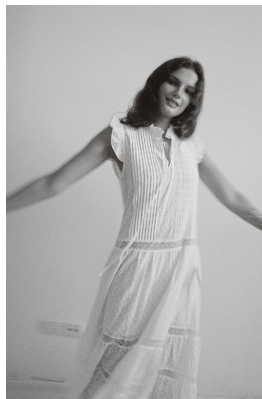

BOSS MODELS

CAPE TOWN

JODIE SLOT

Height: 171cm Bust: 78cm Waist: 60cm Hips: 90cm Shoe: 4 UK Hair: Brunette Eyes: Blue/Grey

BOSS MODELS

CAPE TOWN

JODIE SLOT

Height: 171cm Bust: 78cm Waist: 60cm Hips: 90cm Shoe: 4 UK Hair: Brunette Eyes: Blue/Grey