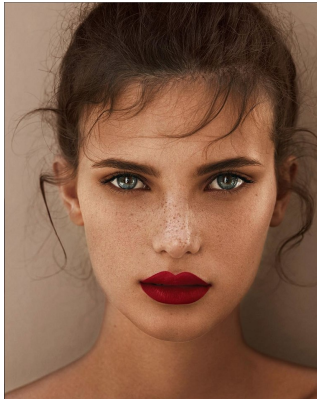

BOSS MODELS

CAPE TOWN

JODIE SLOT

Height: 171cm Bust: 78cm Waist: 60cm Hips: 90cm Shoe: 4 UK Hair: Brunette Eyes: Blue/Grey

BOSS MODELS

CAPE TOWN

JODIE SLOT

Height: 171cm Bust: 78cm Waist: 60cm Hips: 90cm Shoe: 4 UK Hair: Brunette Eyes: Blue/Grey