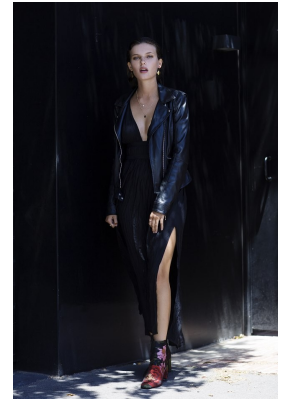

BOSS MODELS

CAPE TOWN

JODIE SLOT

Height: 171cm Bust: 78cm Waist: 60cm Hips: 90cm Shoe: 4 UK Hair: Brunette Eyes: Blue/Grey

BOSS MODELS

CAPE TOWN

JODIE SLOT

Height: 171cm Bust: 78cm Waist: 60cm Hips: 90cm Shoe: 4 UK Hair: Brunette Eyes: Blue/Grey