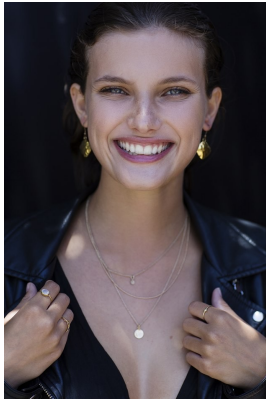

BOSS MODELS

CAPE TOWN

JODIE SLOT

Height: 171cm Bust: 78cm Waist: 60cm Hips: 90cm Shoe: 4 UK Hair: Brunette Eyes: Blue/Grey

BOSS MODELS

CAPE TOWN

JODIE SLOT

Height: 171cm Bust: 78cm Waist: 60cm Hips: 90cm Shoe: 4 UK Hair: Brunette Eyes: Blue/Grey