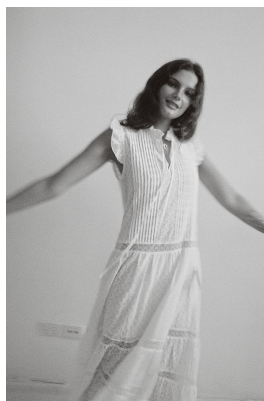

BOSS MODELS

CAPE TOWN

JODIE SLOT

Height: 171cm Bust: 78cm Waist: 60cm Hips: 90cm Shoe: 4 UK Hair: Brunette Eyes: Blue/Grey

BOSS MODELS

CAPE TOWN

JODIE SLOT

Height: 171cm Bust: 78cm Waist: 60cm Hips: 90cm Shoe: 4 UK Hair: Brunette Eyes: Blue/Grey