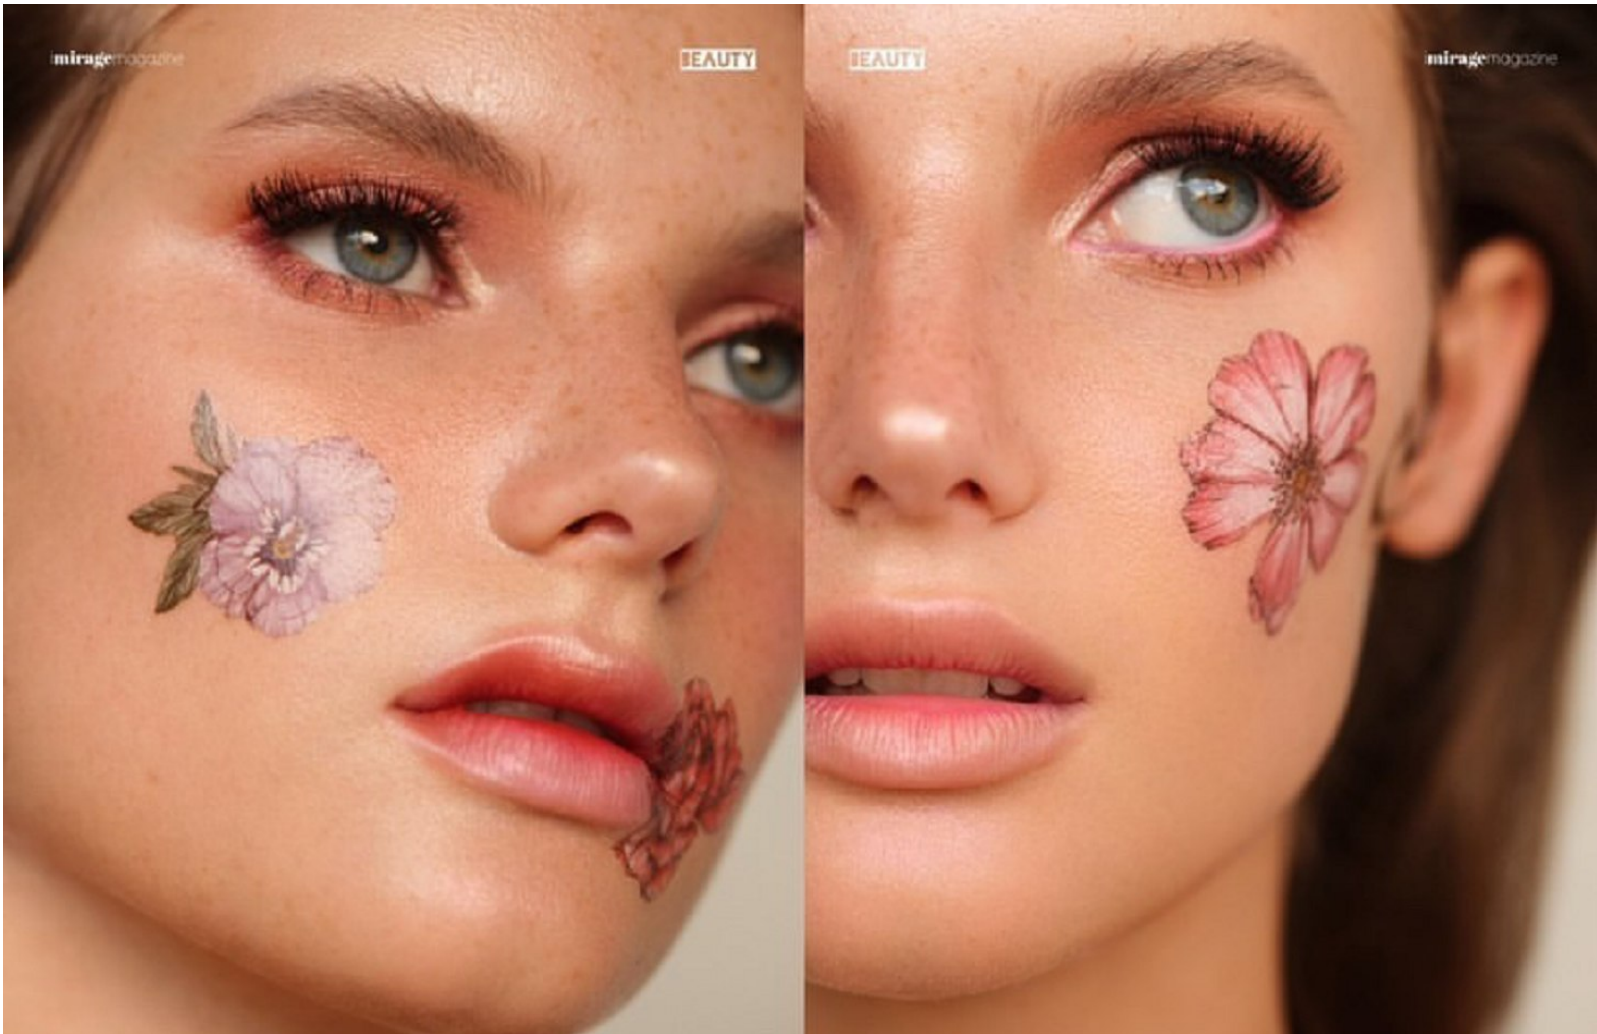

JODIE SLOT

BOSS MODELS

CAPE TOWN

Height: 171cm Bust: 78cm Waist: 60cm Hips: 90cm Shoe: 4 UK Hair: Brunette Eyes: Blue/Grey