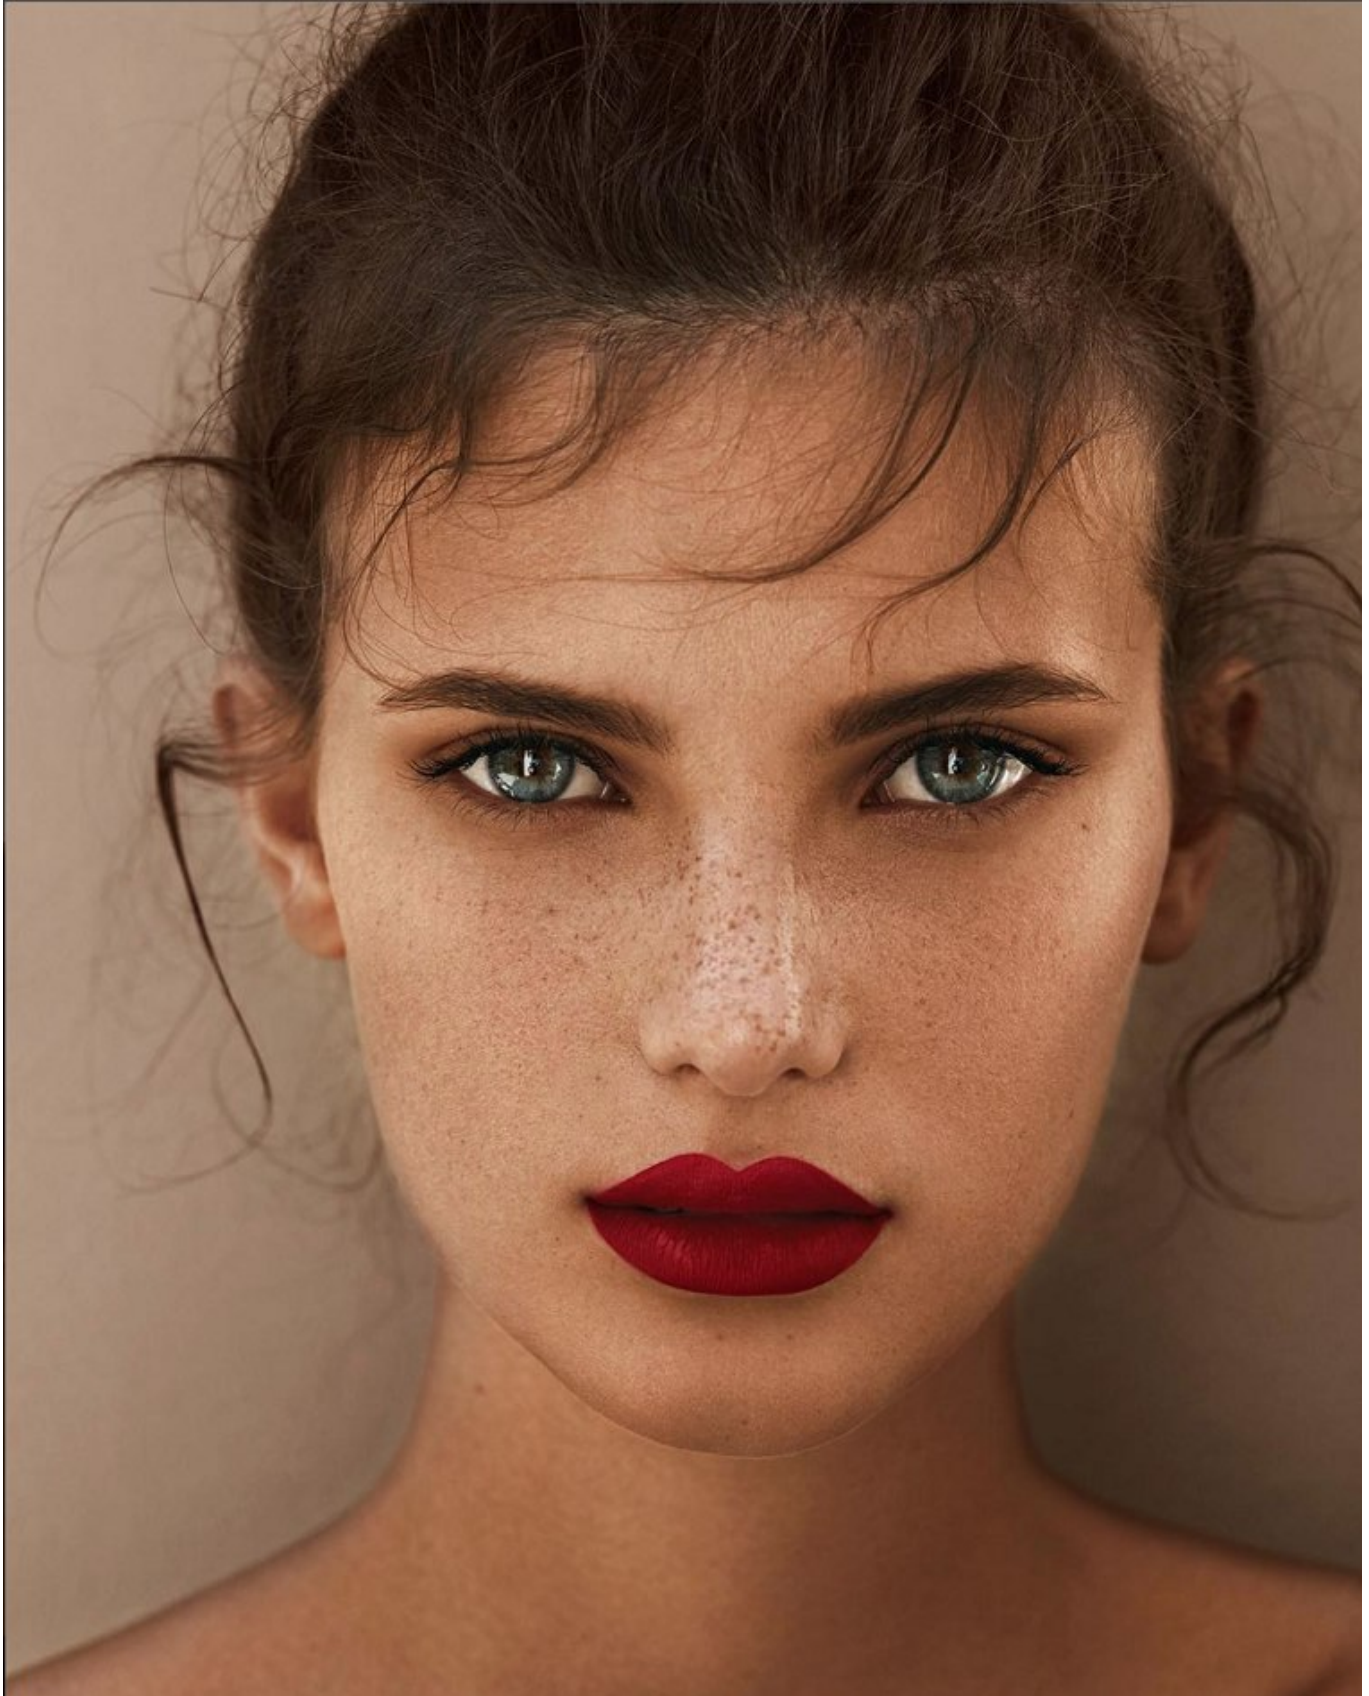

BOSS MODELS

CAPE TOWN

JODIE SLOT

Height: 171cm Bust: 78cm Waist: 60cm Hips: 90cm Shoe: 4 UK Hair: Brunette Eyes: Blue/Grey

BOSS MODELS

CAPE TOWN

JODIE SLOT

Height: 171cm Bust: 78cm Waist: 60cm Hips: 90cm Shoe: 4 UK Hair: Brunette Eyes: Blue/Grey