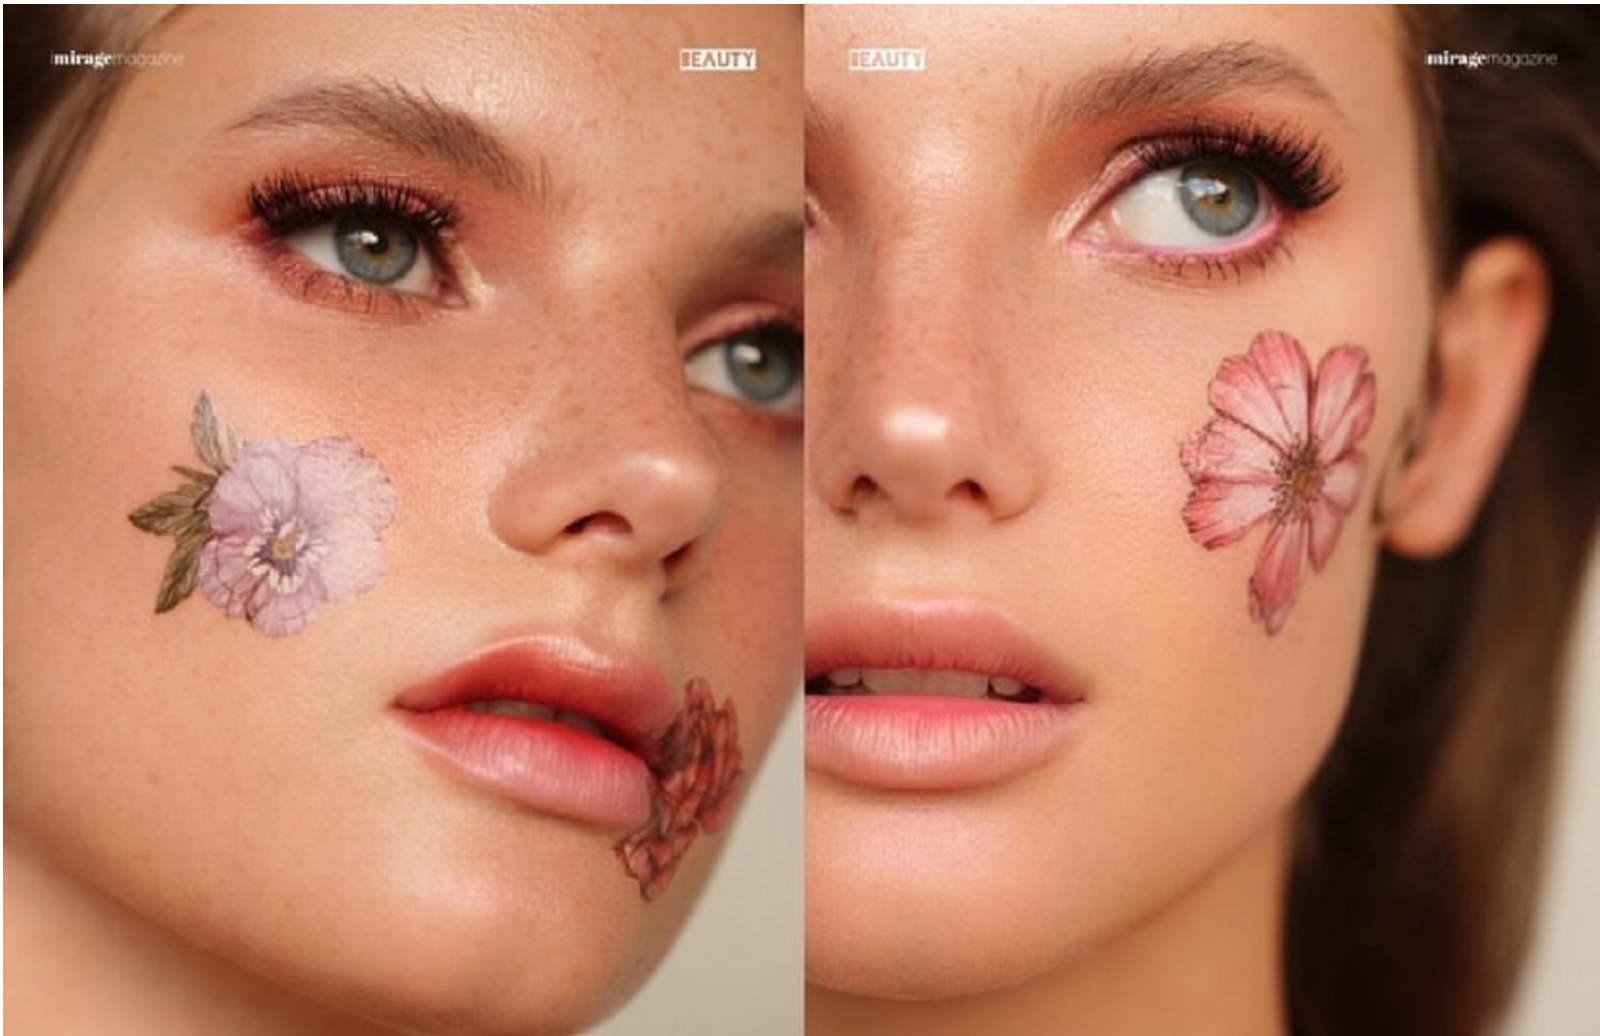

JODIE SLOT

BOSS MODELS

CAPE TOWN

JODIE SLOT

Height: 171cm Bust: 78cm Waist: 60cm Hips: 90cm Shoe: 4 UK Hair: Brunette Eyes: Blue/Grey