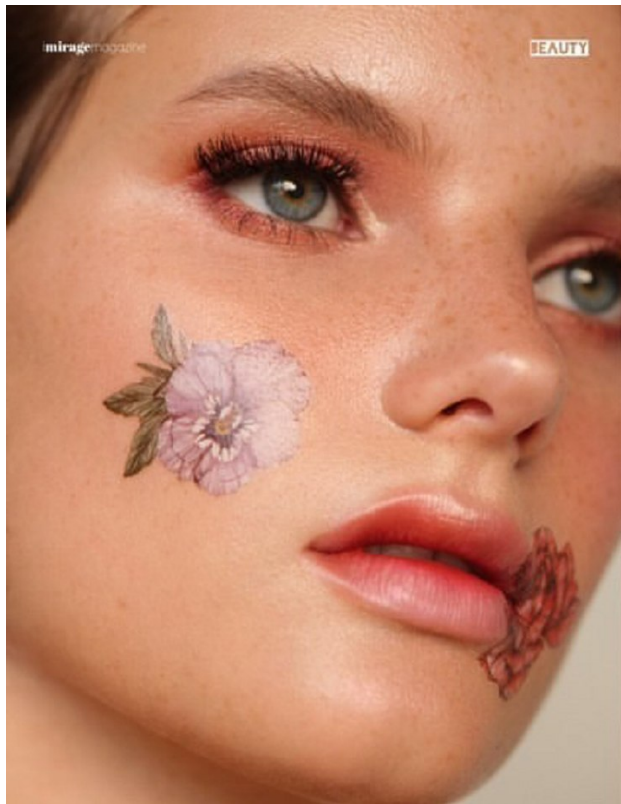

BOSS MODELS

CAPE TOWN

JODIE SLOT

Height: 171cm Bust: 78cm Waist: 60cm Hips: 90cm Shoe: 4 UK Hair: Brunette Eyes: Blue/Grey

BOSS MODELS

CAPE TOWN

JODIE SLOT

Height: 171cm Bust: 78cm Waist: 60cm Hips: 90cm Shoe: 4 UK Hair: Brunette Eyes: Blue/Grey