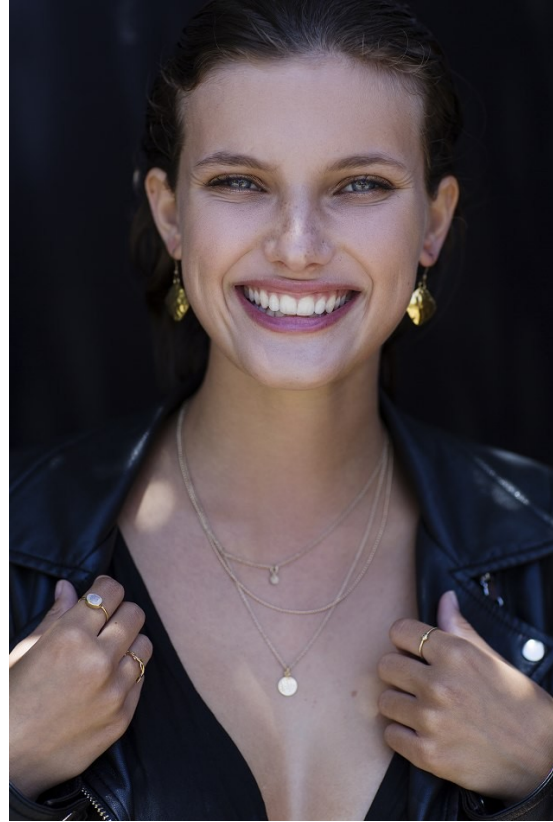

BOSS MODELS

CAPE TOWN

Height: 171cm Bust: 78cm Waist: 60cm Hips: 90cm Shoe: 4 UK Hair: Brunette Eyes: Blue/Grey