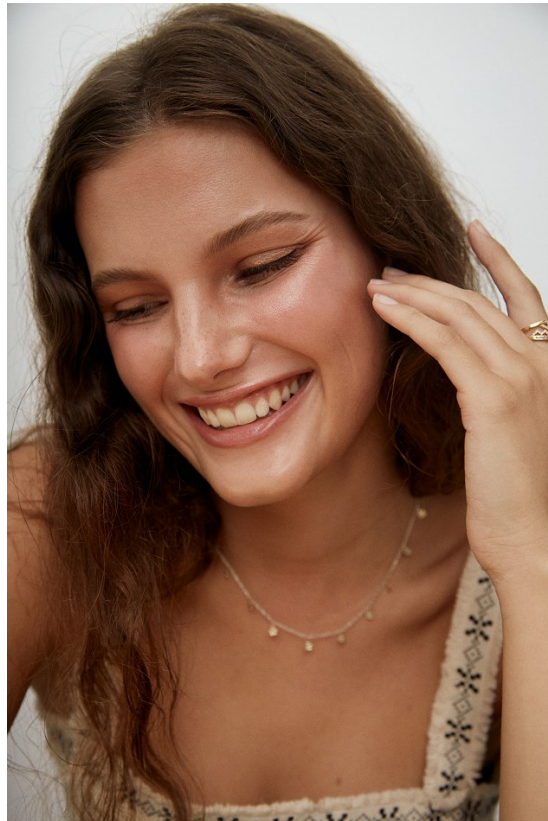

BOSS MODELS

CAPE TOWN

JODIE SLOT

Height: 171cm Bust: 78cm Waist: 60cm Hips: 90cm Shoe: 4 UK Hair: Brunette Eyes: Blue/Grey