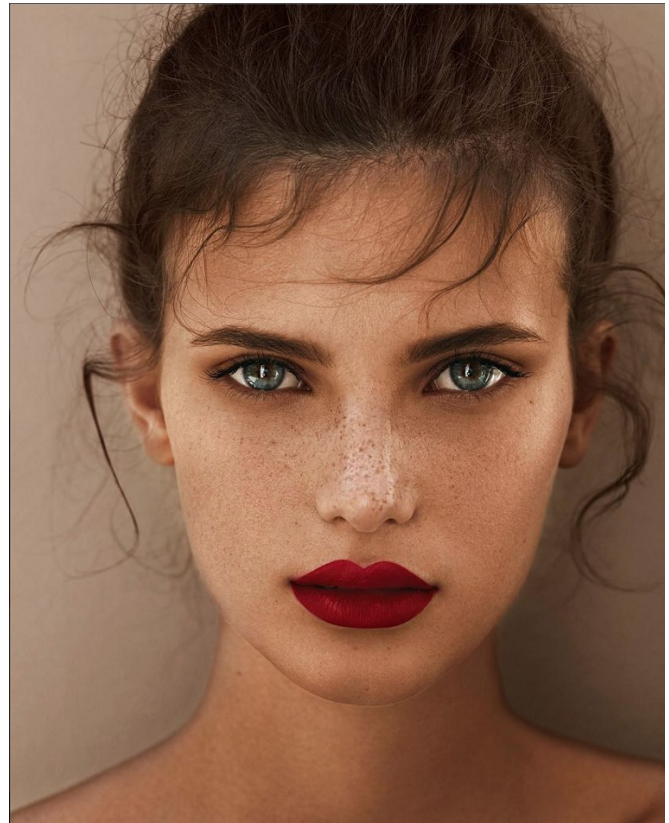

BOSS MODELS

CAPE TOWN

JODIE SLOT

Height: 171cm Bust: 78cm Waist: 60cm Hips: 90cm Shoe: 4 UK Hair: Brunette Eyes: Blue/Grey

BOSS MODELS

CAPE TOWN

JODIE SLOT

Height: 171cm Bust: 78cm Waist: 60cm Hips: 90cm Shoe: 4 UK Hair: Brunette Eyes: Blue/Grey