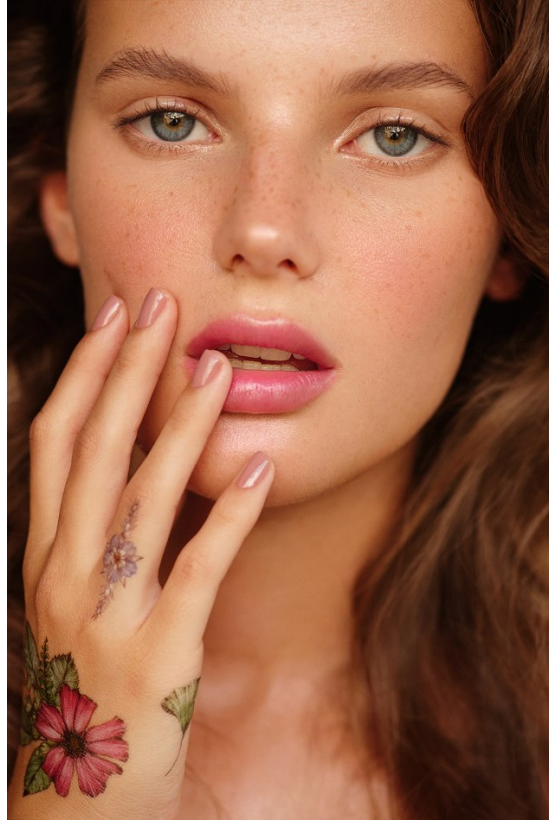

BOSS MODELS

CAPE TOWN

JODIE SLOT

Height: 171cm Bust: 78cm Waist: 60cm Hips: 90cm Shoe: 4 UK Hair: Brunette Eyes: Blue/Grey

BOSS MODELS

CAPE TOWN

JODIE SLOT

Height: 171cm Bust: 78cm Waist: 60cm Hips: 90cm Shoe: 4 UK Hair: Brunette Eyes: Blue/Grey