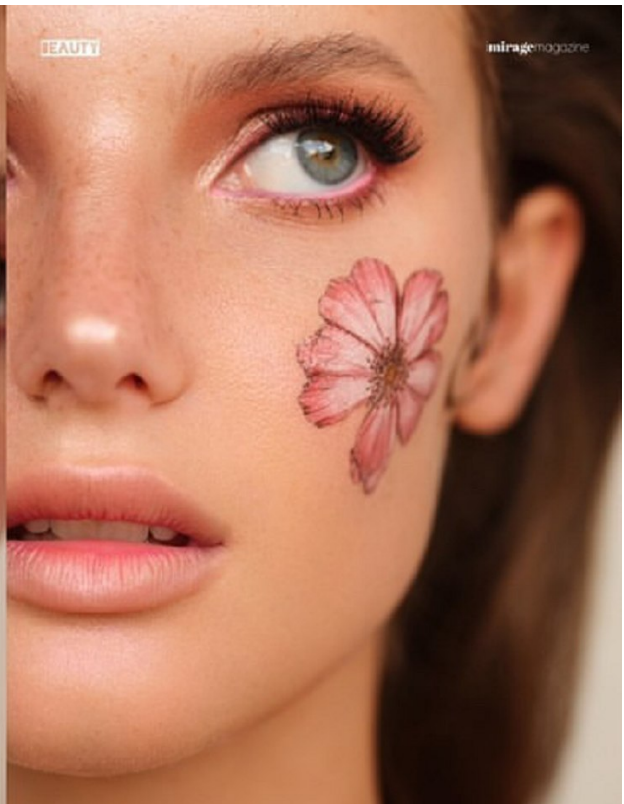

BOSS MODELS

CAPE TOWN

JODIE SLOT

Height: 171cm Bust: 78cm Waist: 60cm Hips: 90cm Shoe: 4 UK Hair: Brunette Eyes: Blue/Grey

BOSS MODELS

CAPE TOWN

JODIE SLOT

Height: 171cm Bust: 78cm Waist: 60cm Hips: 90cm Shoe: 4 UK Hair: Brunette Eyes: Blue/Grey