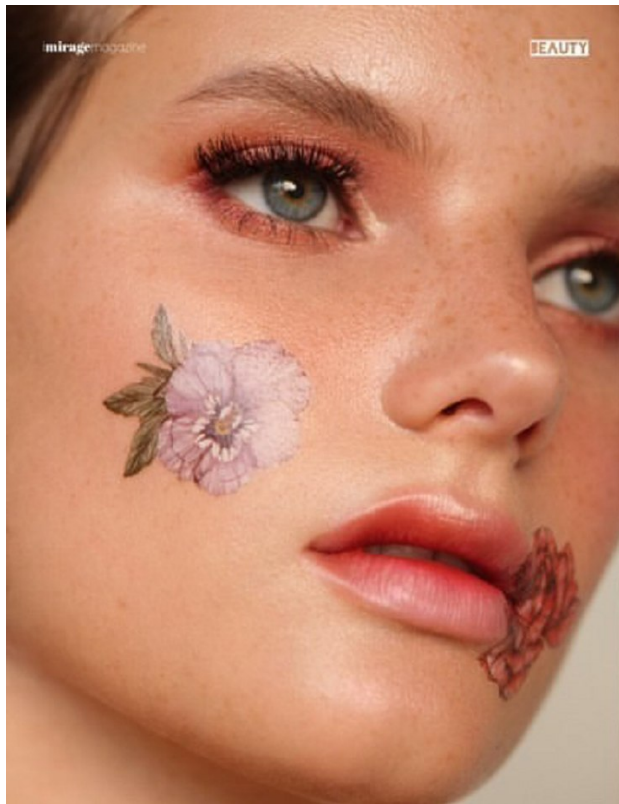

BOSS MODELS

CAPE TOWN

JODIE SLOT

Height: 171cm Bust: 78cm Waist: 60cm Hips: 90cm Shoe: 4 UK Hair: Brunette Eyes: Blue/Grey

BOSS MODELS

CAPE TOWN

JODIE SLOT

Height: 171cm Bust: 78cm Waist: 60cm Hips: 90cm Shoe: 4 UK Hair: Brunette Eyes: Blue/Grey