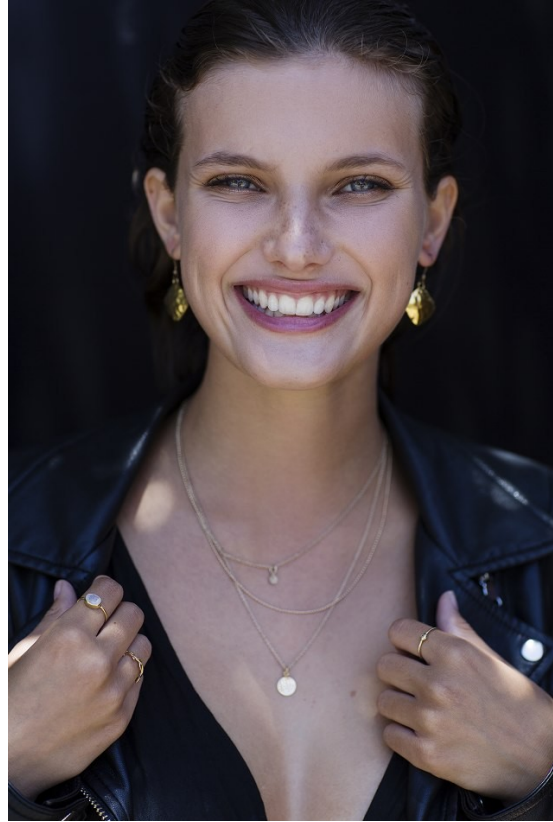

BOSS MODELS

CAPE TOWN

Height: 171cm Bust: 78cm Waist: 60cm Hips: 90cm Shoe: 4 UK Hair: Brunette Eyes: Blue/Grey