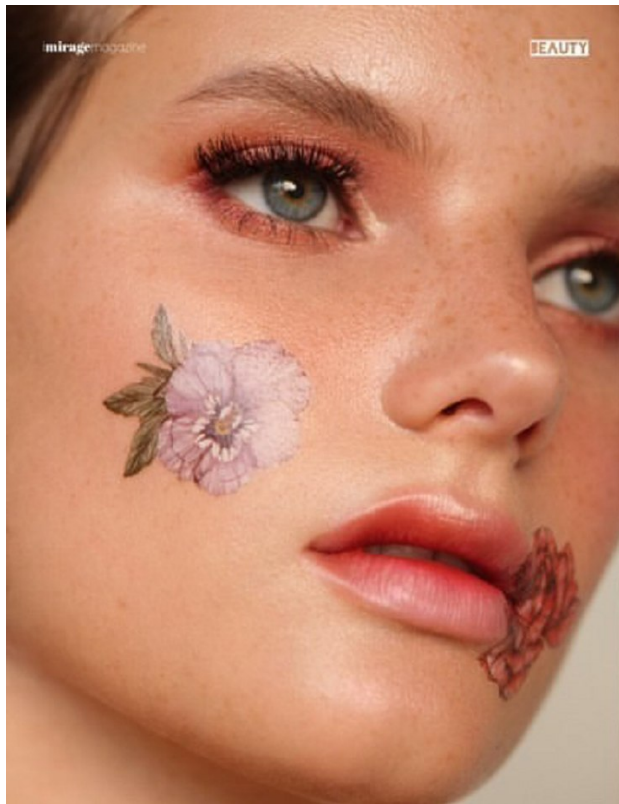

BOSS MODELS

CAPE TOWN

Height: 171cm Bust: 78cm Waist: 60cm Hips: 90cm Shoe: 4 UK Hair: Brunette Eyes: Blue/Grey