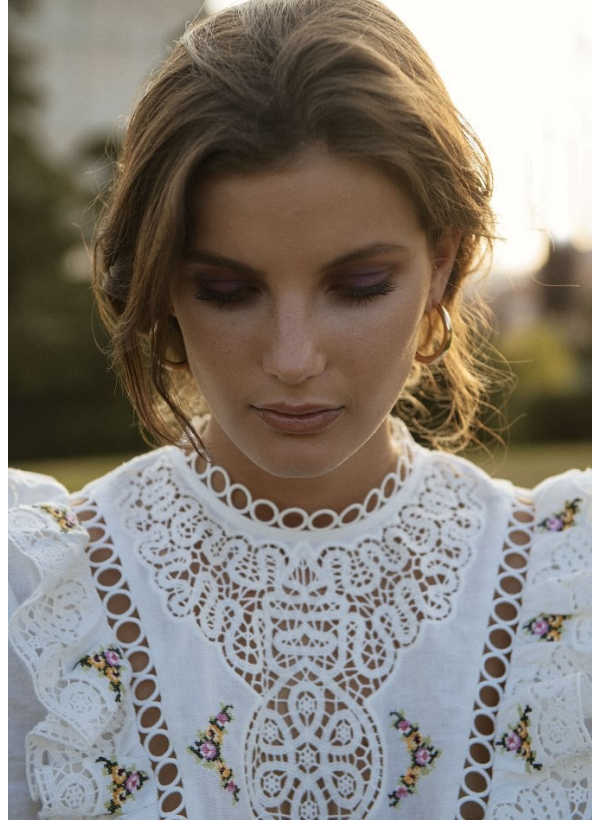

BOSS MODELS

CAPE TOWN

JODIE SLOT

Height: 171cm Bust: 78cm Waist: 60cm Hips: 90cm Shoe: 4 UK Hair: Brunette Eyes: Blue/Grey