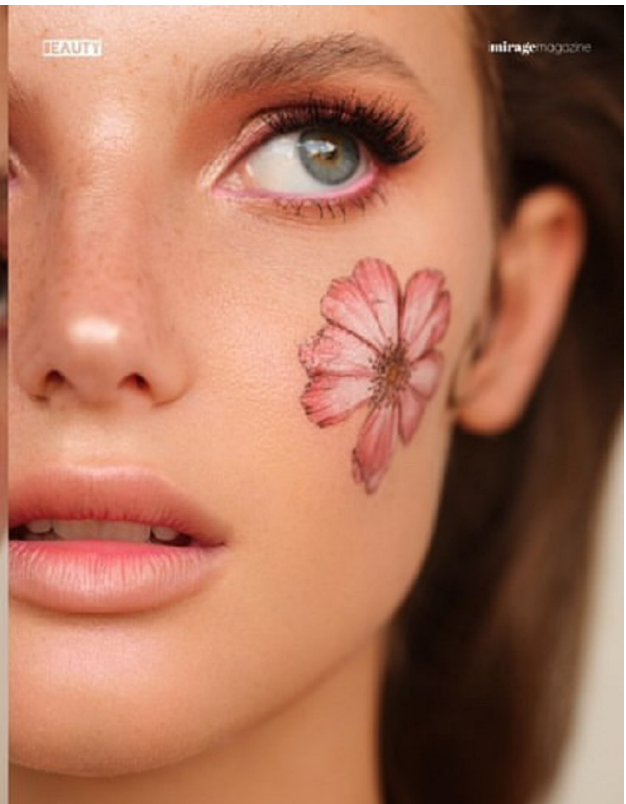

BOSS MODELS

CAPE TOWN

Height: 171cm Bust: 78cm Waist: 60cm Hips: 90cm Shoe: 4 UK Hair: Brunette Eyes: Blue/Grey