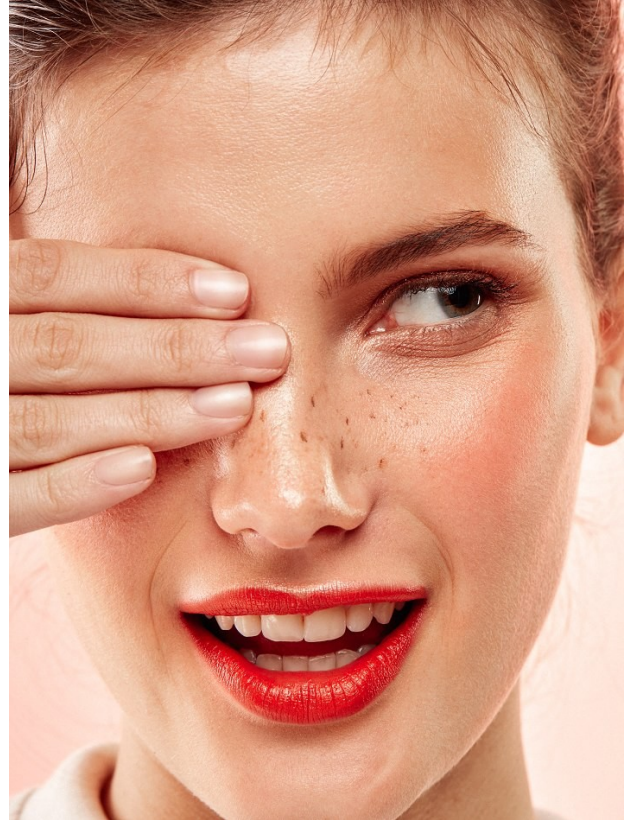

BOSS MODELS

CAPE TOWN

Height: 171cm Bust: 78cm Waist: 60cm Hips: 90cm Shoe: 4 UK Hair: Brunette Eyes: Blue/Grey