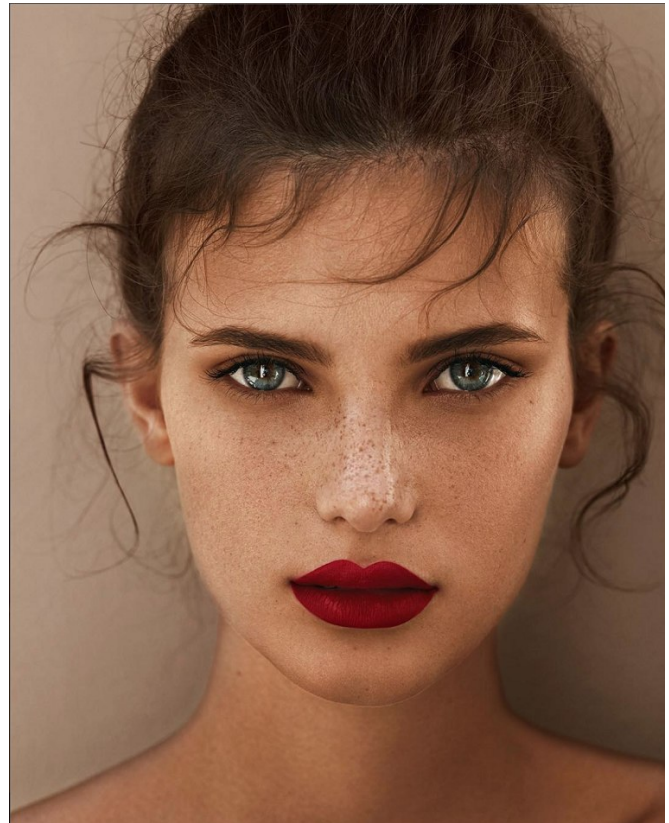

BOSS MODELS

CAPE TOWN

Height: 171cm Bust: 78cm Waist: 60cm Hips: 90cm Shoe: 4 UK Hair: Brunette Eyes: Blue/Grey