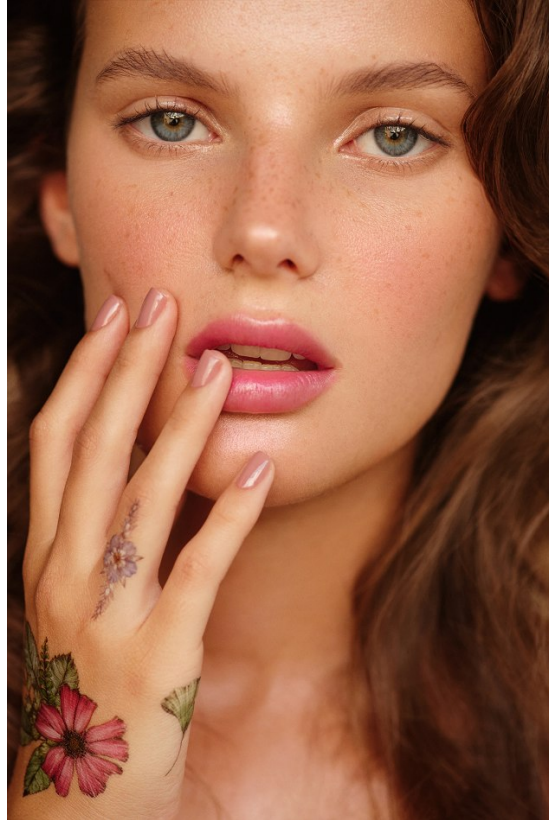

# BOSS MODELS

CAPE TOWN

JODIE SLOT

Height: 171cm Bust: 78cm Waist: 60cm Hips: 90cm Shoe: 4 UK Hair: Brunette Eyes: Blue/Grey