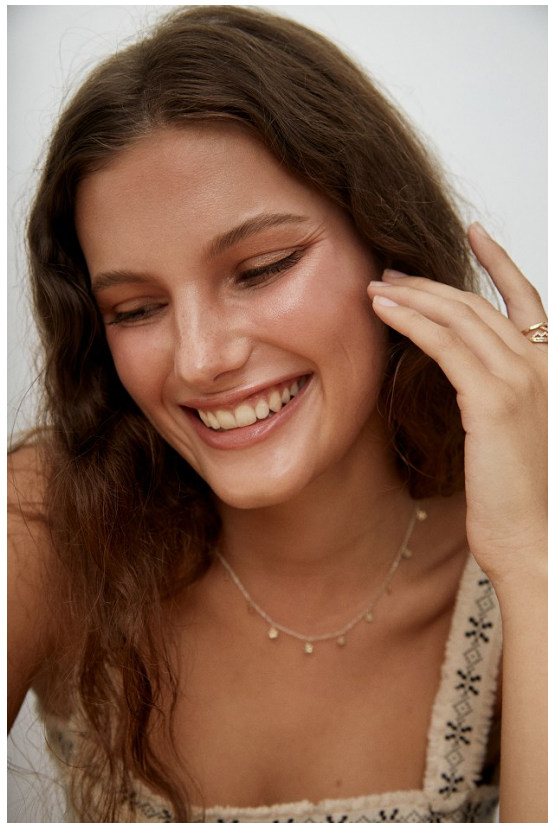

BOSS MODELS

CAPE TOWN

JODIE SLOT

Height: 171cm Bust: 78cm Waist: 60cm Hips: 90cm Shoe: 4 UK Hair: Brunette Eyes: Blue/Grey