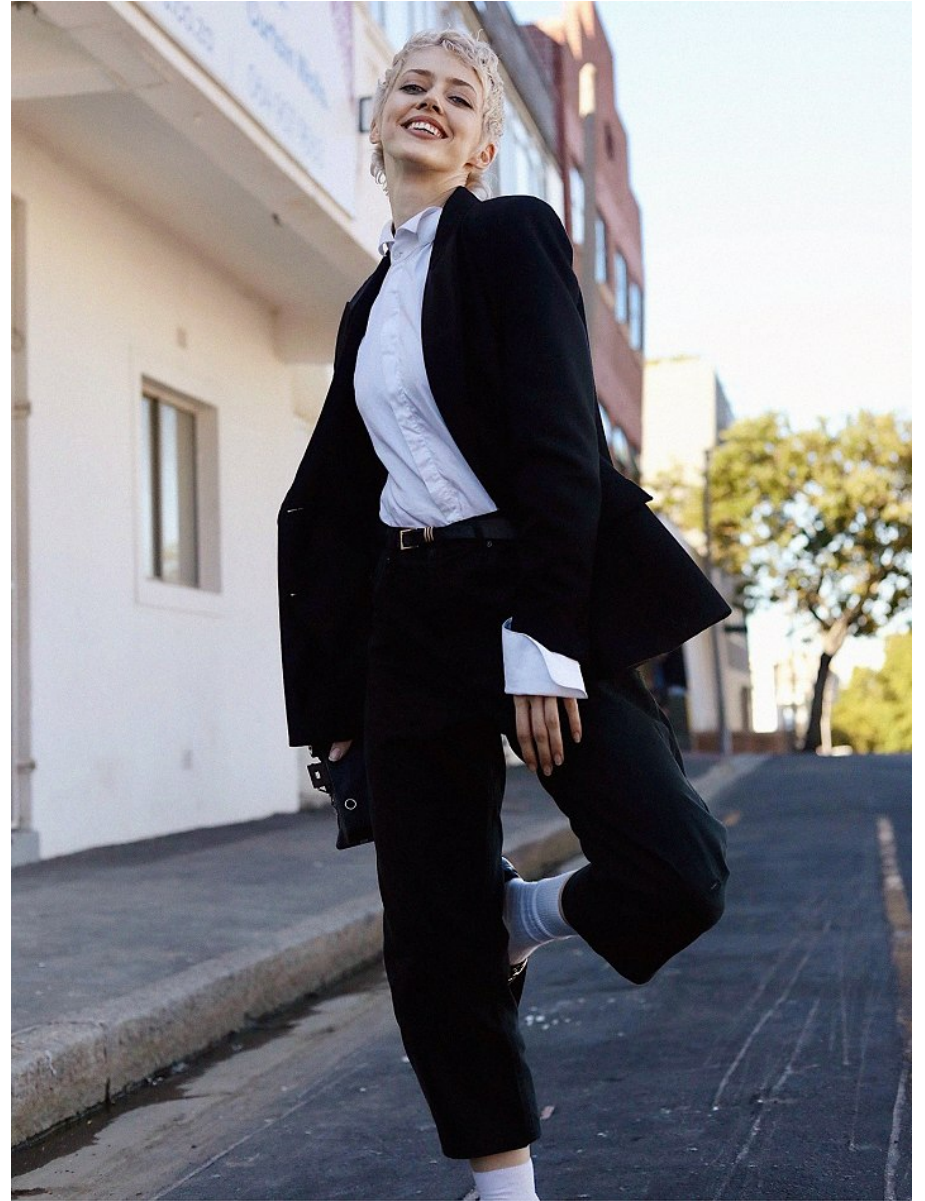

BOSS MODELS

CAPE TOWN

JESSIE CRICHTON

Height: 174cm Bust: 82cm Waist: 64cm Hips: 89cm Shoe: 7 UK Hair: Auburn Red Eyes: Blue