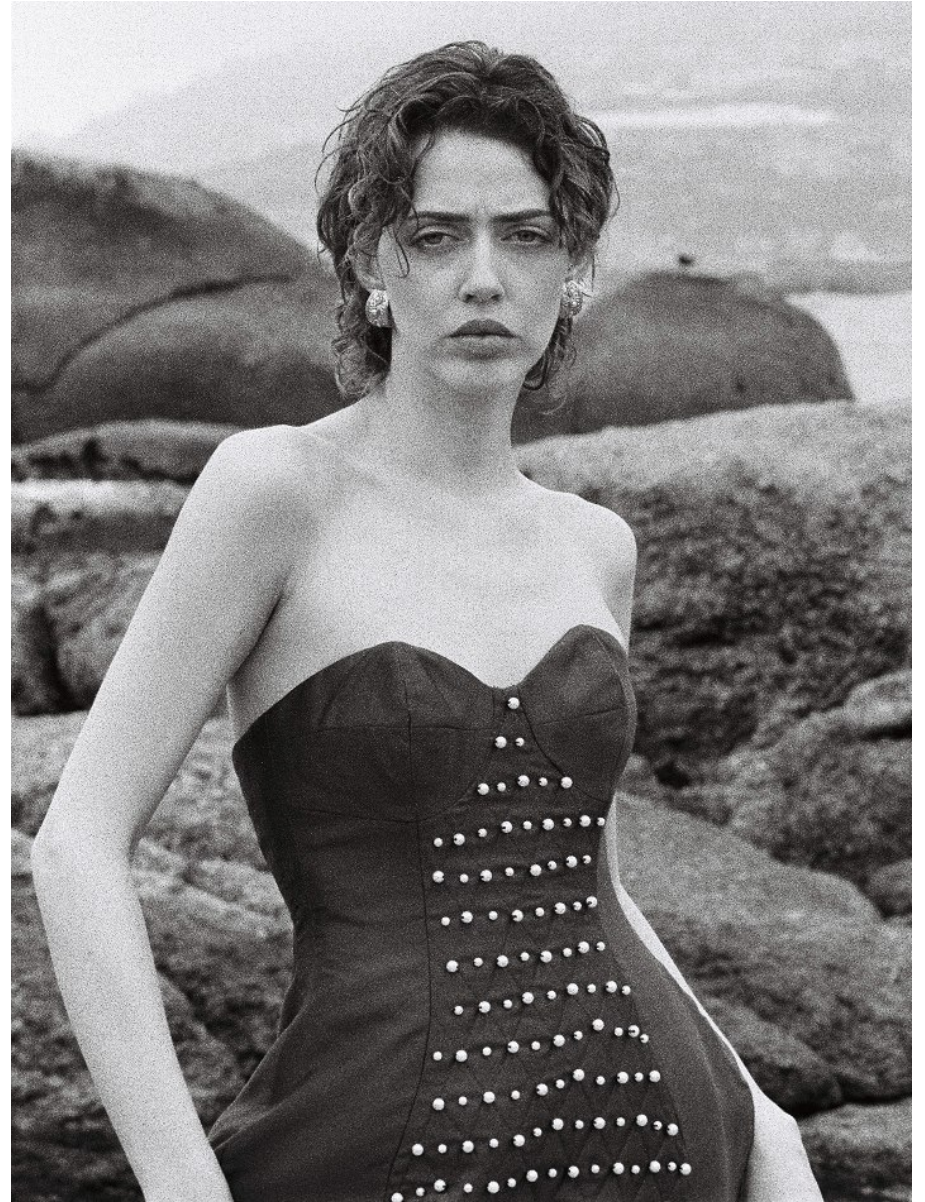

BOSS MODELS

CAPE TOWN

JESSIE CRICHTON

Height: 174cm Bust: 82cm Waist: 62cm Hips: 92cm Shoe: 7 UK Hair: Auburn Red Eyes: Blue

BOSS MODELS

CAPE TOWN

JESSIE CRICHTON

Height: 174cm Bust: 82cm Waist: 62cm Hips: 92cm Shoe: 7 UK Hair: Auburn Red Eyes: Blue