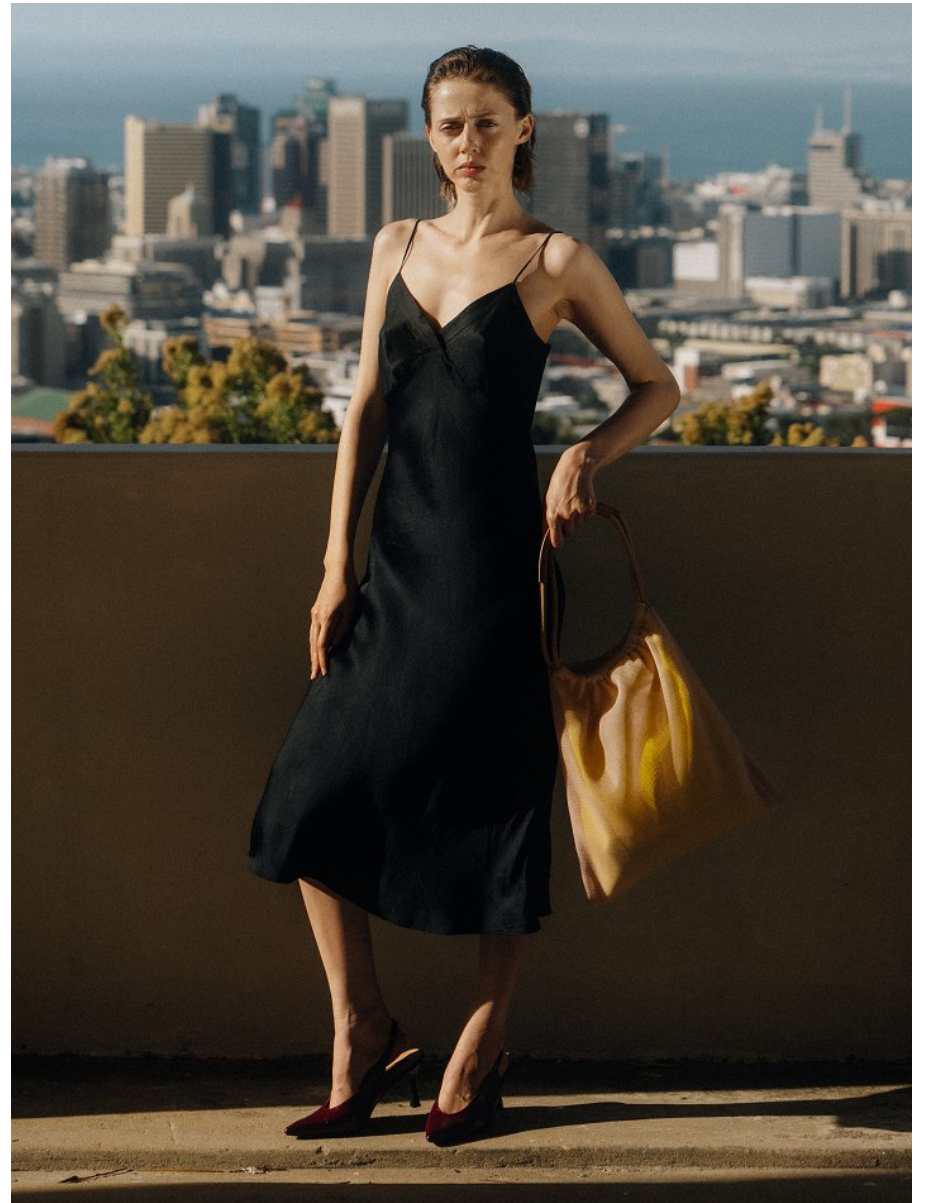

BOSS MODELS

CAPE TOWN

JESSIE CRICHTON

Height: 174cm Bust: 82cm Waist: 64cm Hips: 89cm Shoe: 7 UK Hair: Auburn Red Eyes: Blue