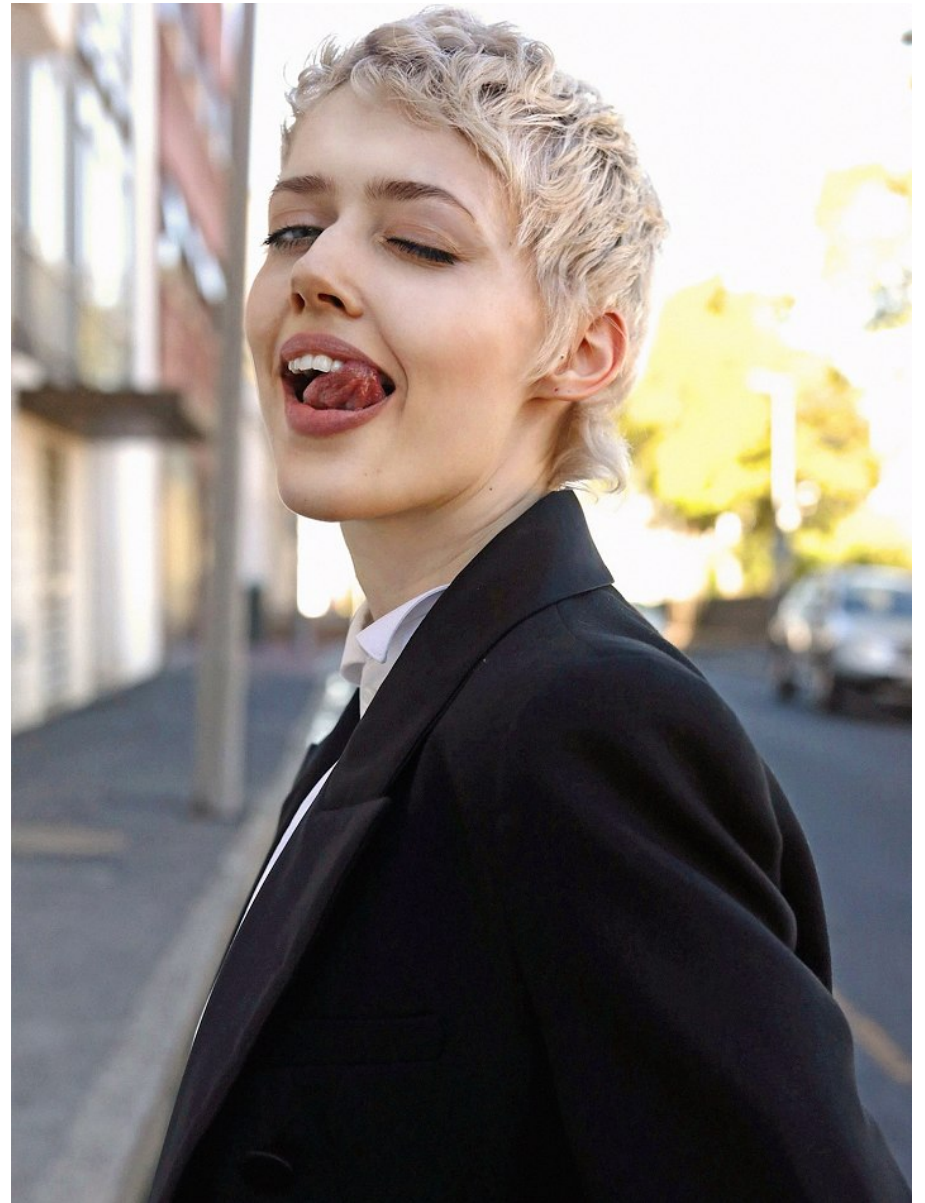

BOSS MODELS

CAPE TOWN

JESSIE CRICHTON

Height: 174cm Bust: 82cm Waist: 64cm Hips: 89cm Shoe: 7 UK Hair: Auburn Red Eyes: Blue

BOSS MODELS

CAPE TOWN

JESSIE CRICHTON

Height: 174cm Bust: 82cm Waist: 64cm Hips: 89cm Shoe: 7 UK Hair: Auburn Red Eyes: Blue