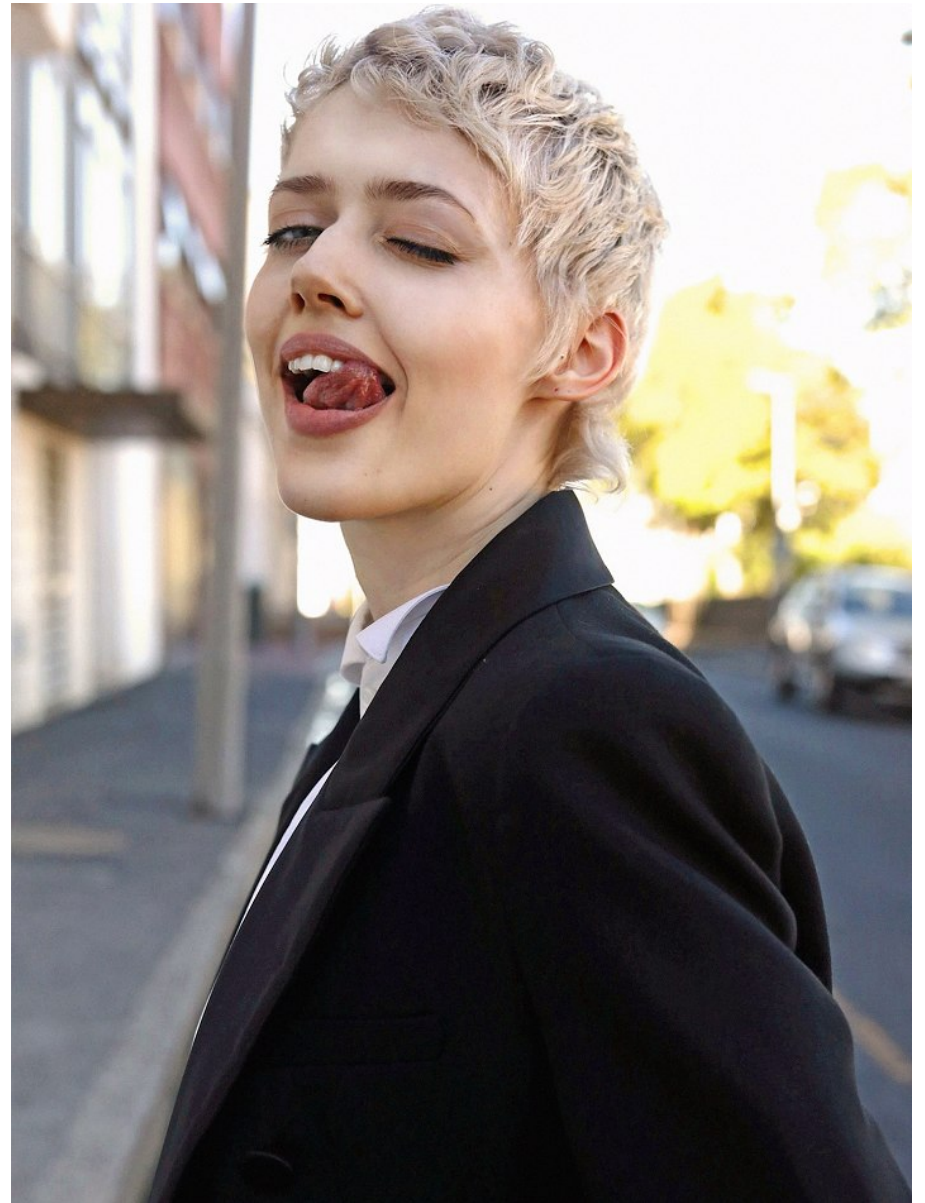

BOSS MODELS

CAPE TOWN

JESSIE CRICHTON

Height: 174cm Bust: 82cm Waist: 62cm Hips: 92cm Shoe: 7 UK Hair: Auburn Red Eyes: Blue

BOSS MODELS

CAPE TOWN

JESSIE CRICHTON

Height: 174cm Bust: 82cm Waist: 62cm Hips: 92cm Shoe: 7 UK Hair: Auburn Red Eyes: Blue