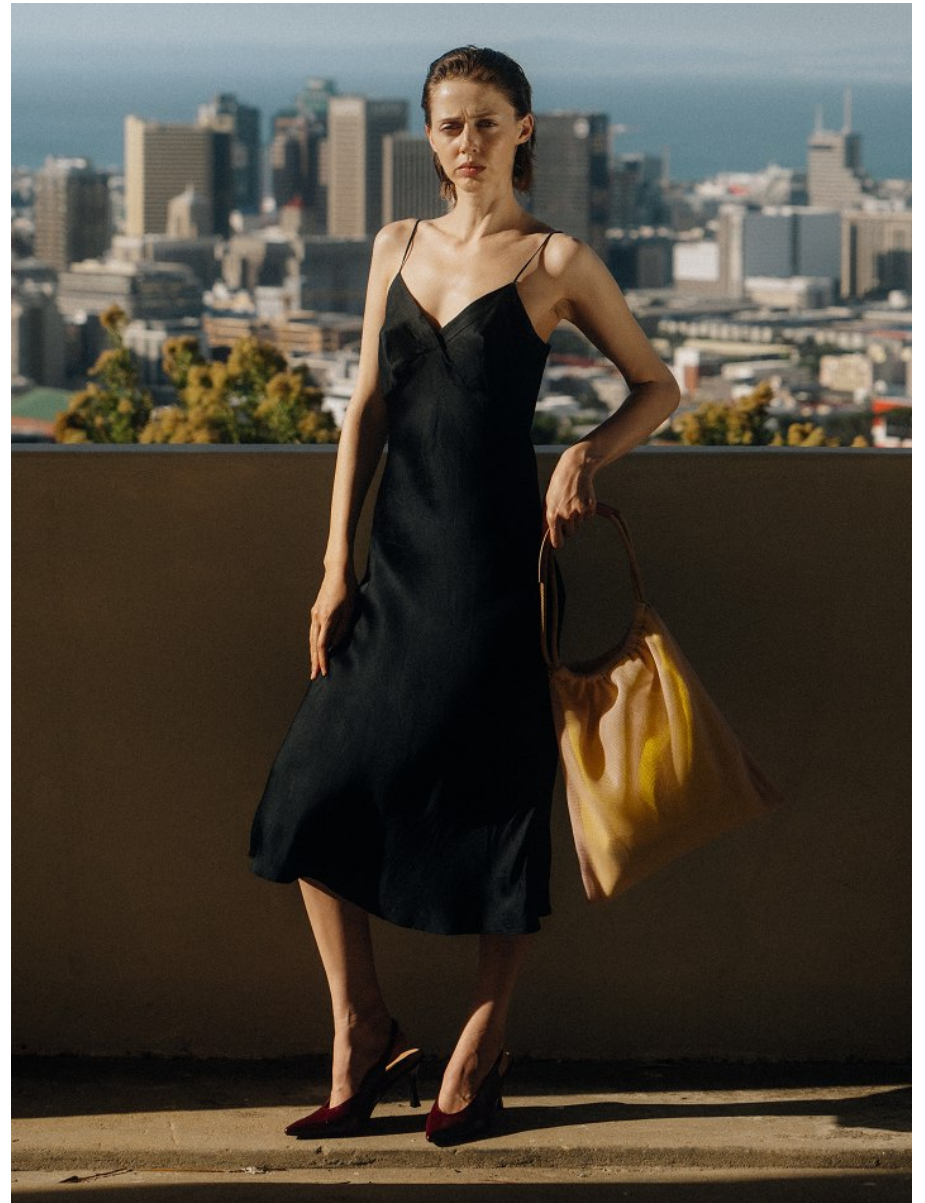

BOSS MODELS

CAPE TOWN

JESSIE CRICHTON

Height: 174cm Bust: 82cm Waist: 62cm Hips: 92cm Shoe: 7 UK Hair: Auburn Red Eyes: Blue