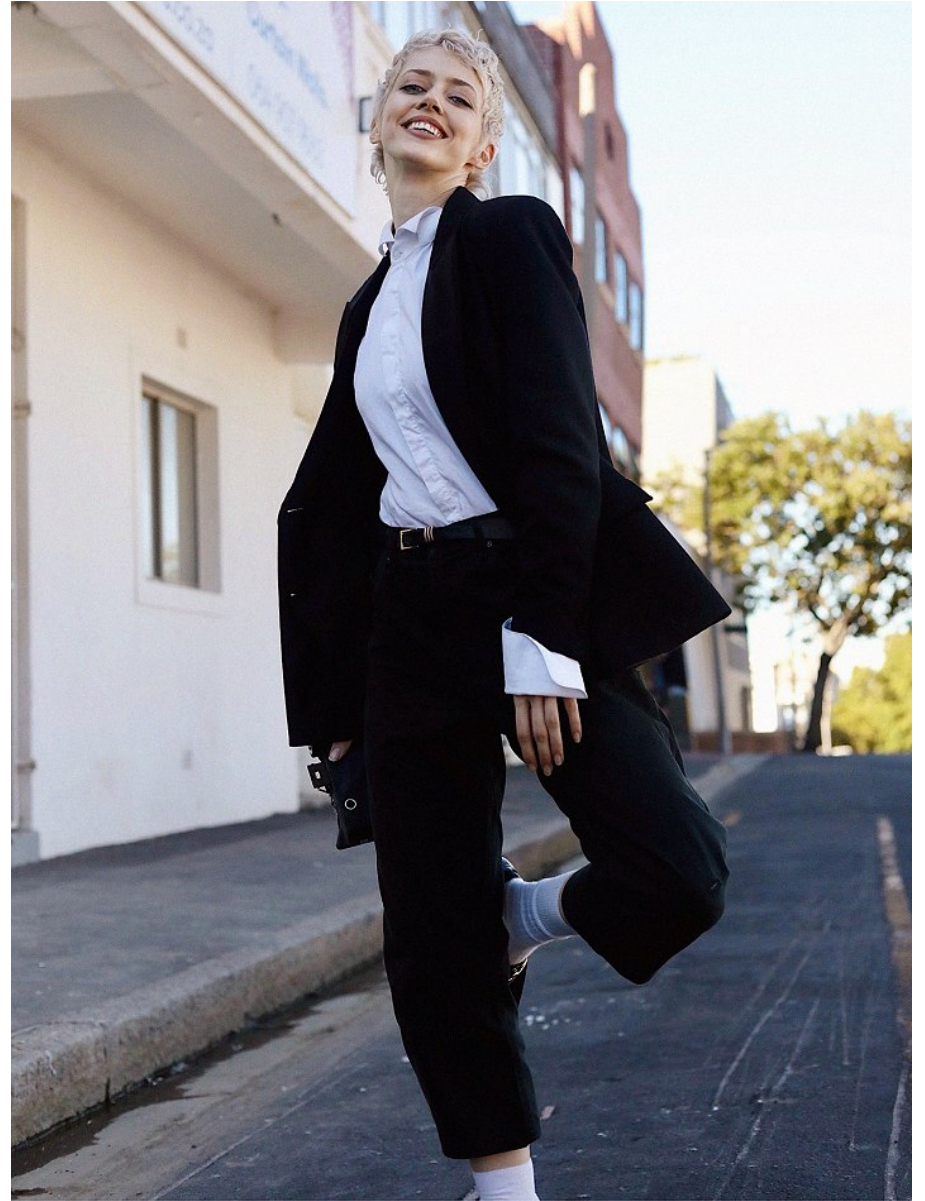

BOSS MODELS

CAPE TOWN

JESSIE CRICHTON

Height: 174cm Bust: 82cm Waist: 62cm Hips: 92cm Shoe: 7 UK Hair: Auburn Red Eyes: Blue