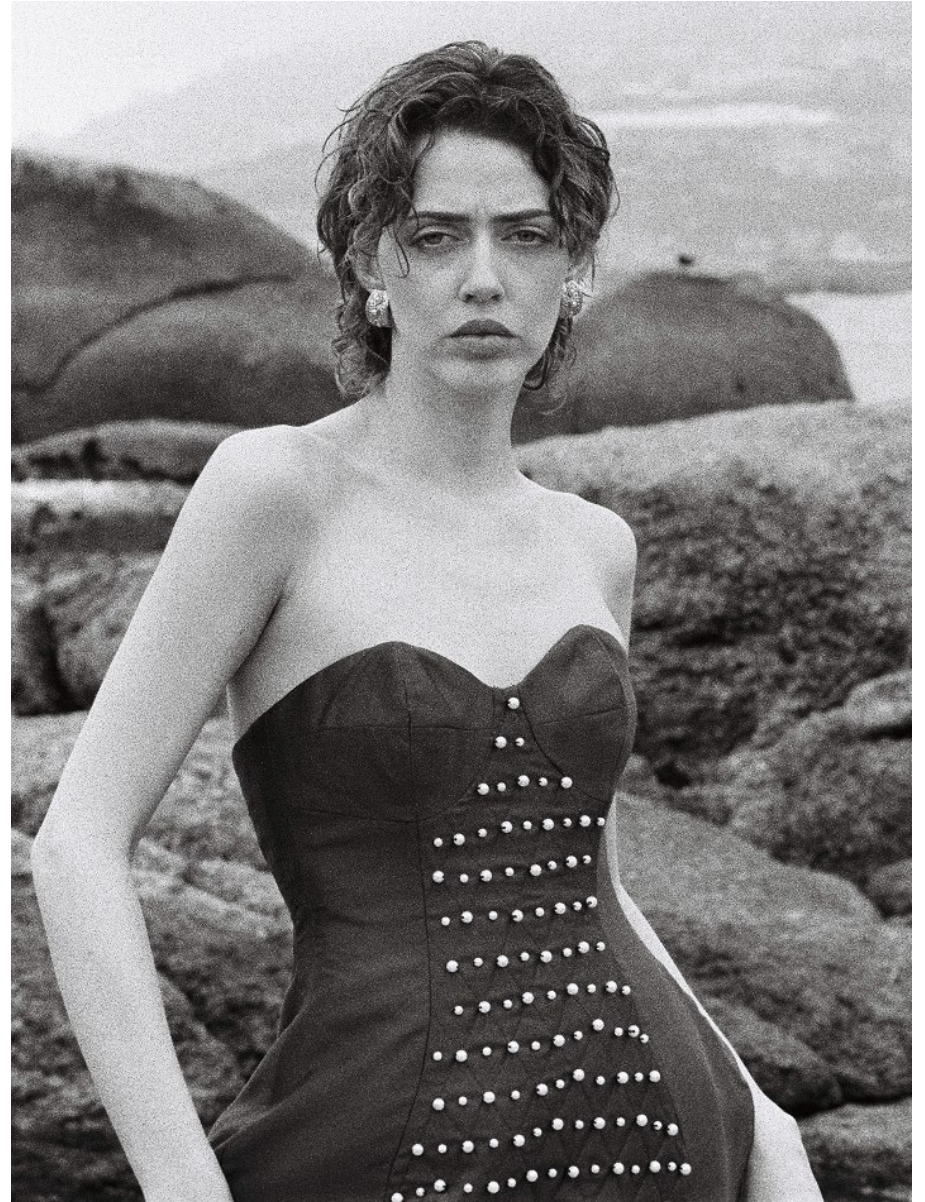

BOSS MODELS

CAPE TOWN

JESSIE CRICHTON

Height: 174cm Bust: 82cm Waist: 64cm Hips: 89cm Shoe: 7 UK Hair: Auburn Red Eyes: Blue

BOSS MODELS

CAPE TOWN

JESSIE CRICHTON

Height: 174cm Bust: 82cm Waist: 64cm Hips: 89cm Shoe: 7 UK Hair: Auburn Red Eyes: Blue