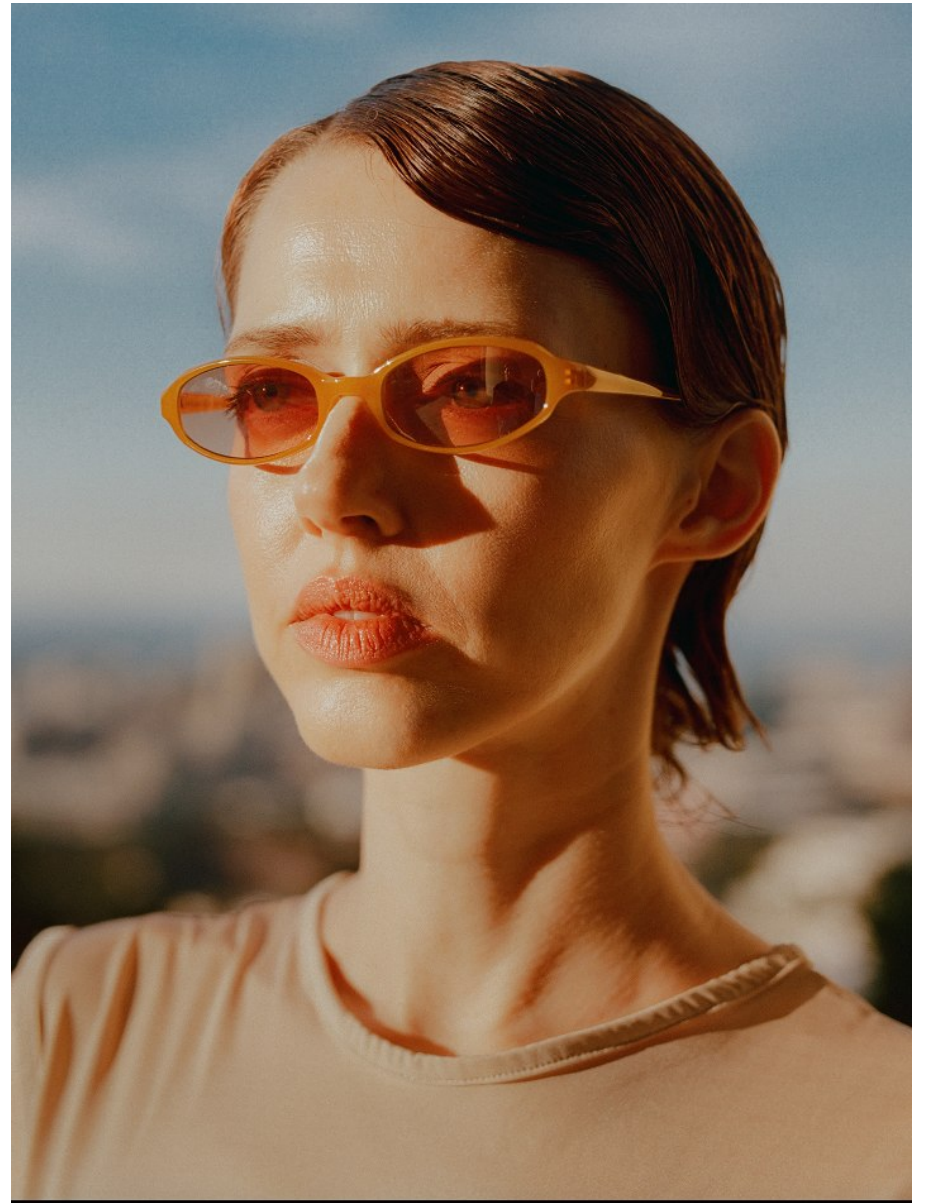

BOSS MODELS

CAPE TOWN

JESSIE CRICHTON

Height: 174cm Bust: 82cm Waist: 64cm Hips: 89cm Shoe: 7 UK Hair: Auburn Red Eyes: Blue

BOSS MODELS

CAPE TOWN

JESSIE CRICHTON

Height: 174cm Bust: 82cm Waist: 64cm Hips: 89cm Shoe: 7 UK Hair: Auburn Red Eyes: Blue