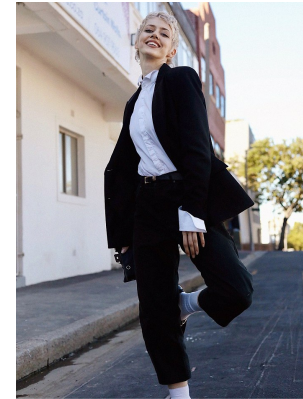

# BOSS MODELS

CAPE TOWN

## JESSIE CRICHTON

Height: 174cm Bust: 82cm Waist: 64cm Hips: 89cm Shoe: 7 UK Hair: Auburn Red Eyes: Blue