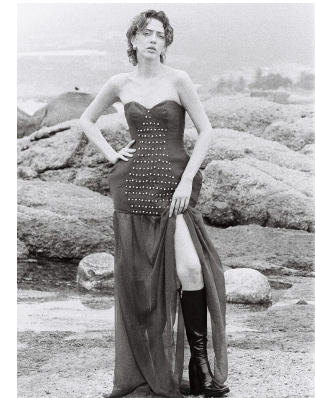

# BOSS MODELS

CAPE TOWN

## JESSIE CRICHTON

Height: 174cm Bust: 82cm Waist: 64cm Hips: 89cm Shoe: 7 UK Hair: Auburn Red Eyes: Blue