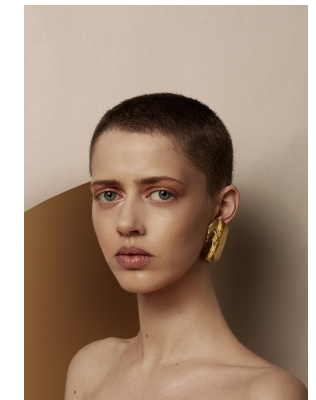

# BOSS MODELS

CAPE TOWN

## JESSIE CRICHTON

Height: 174cm Bust: 82cm Waist: 64cm Hips: 89cm Shoe: 7 UK Hair: Auburn Red Eyes: Blue