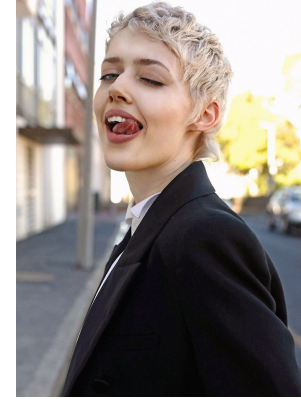

# BOSS MODELS

CAPE TOWN

## JESSIE CRICHTON

Height: 174cm Bust: 82cm Waist: 64cm Hips: 89cm Shoe: 7 UK Hair: Auburn Red Eyes: Blue