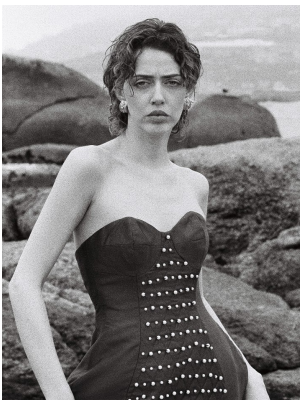

# BOSS MODELS

CAPE TOWN

## JESSIE CRICHTON

Height: 174cm Bust: 82cm Waist: 64cm Hips: 89cm Shoe: 7 UK Hair: Auburn Red Eyes: Blue