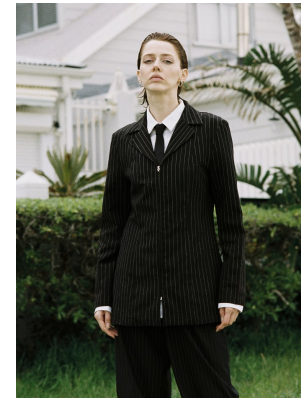

# BOSS MODELS

CAPE TOWN

## JESSIE CRICHTON

Height: 174cm Bust: 82cm Waist: 64cm Hips: 89cm Shoe: 7 UK Hair: Auburn Red Eyes: Blue