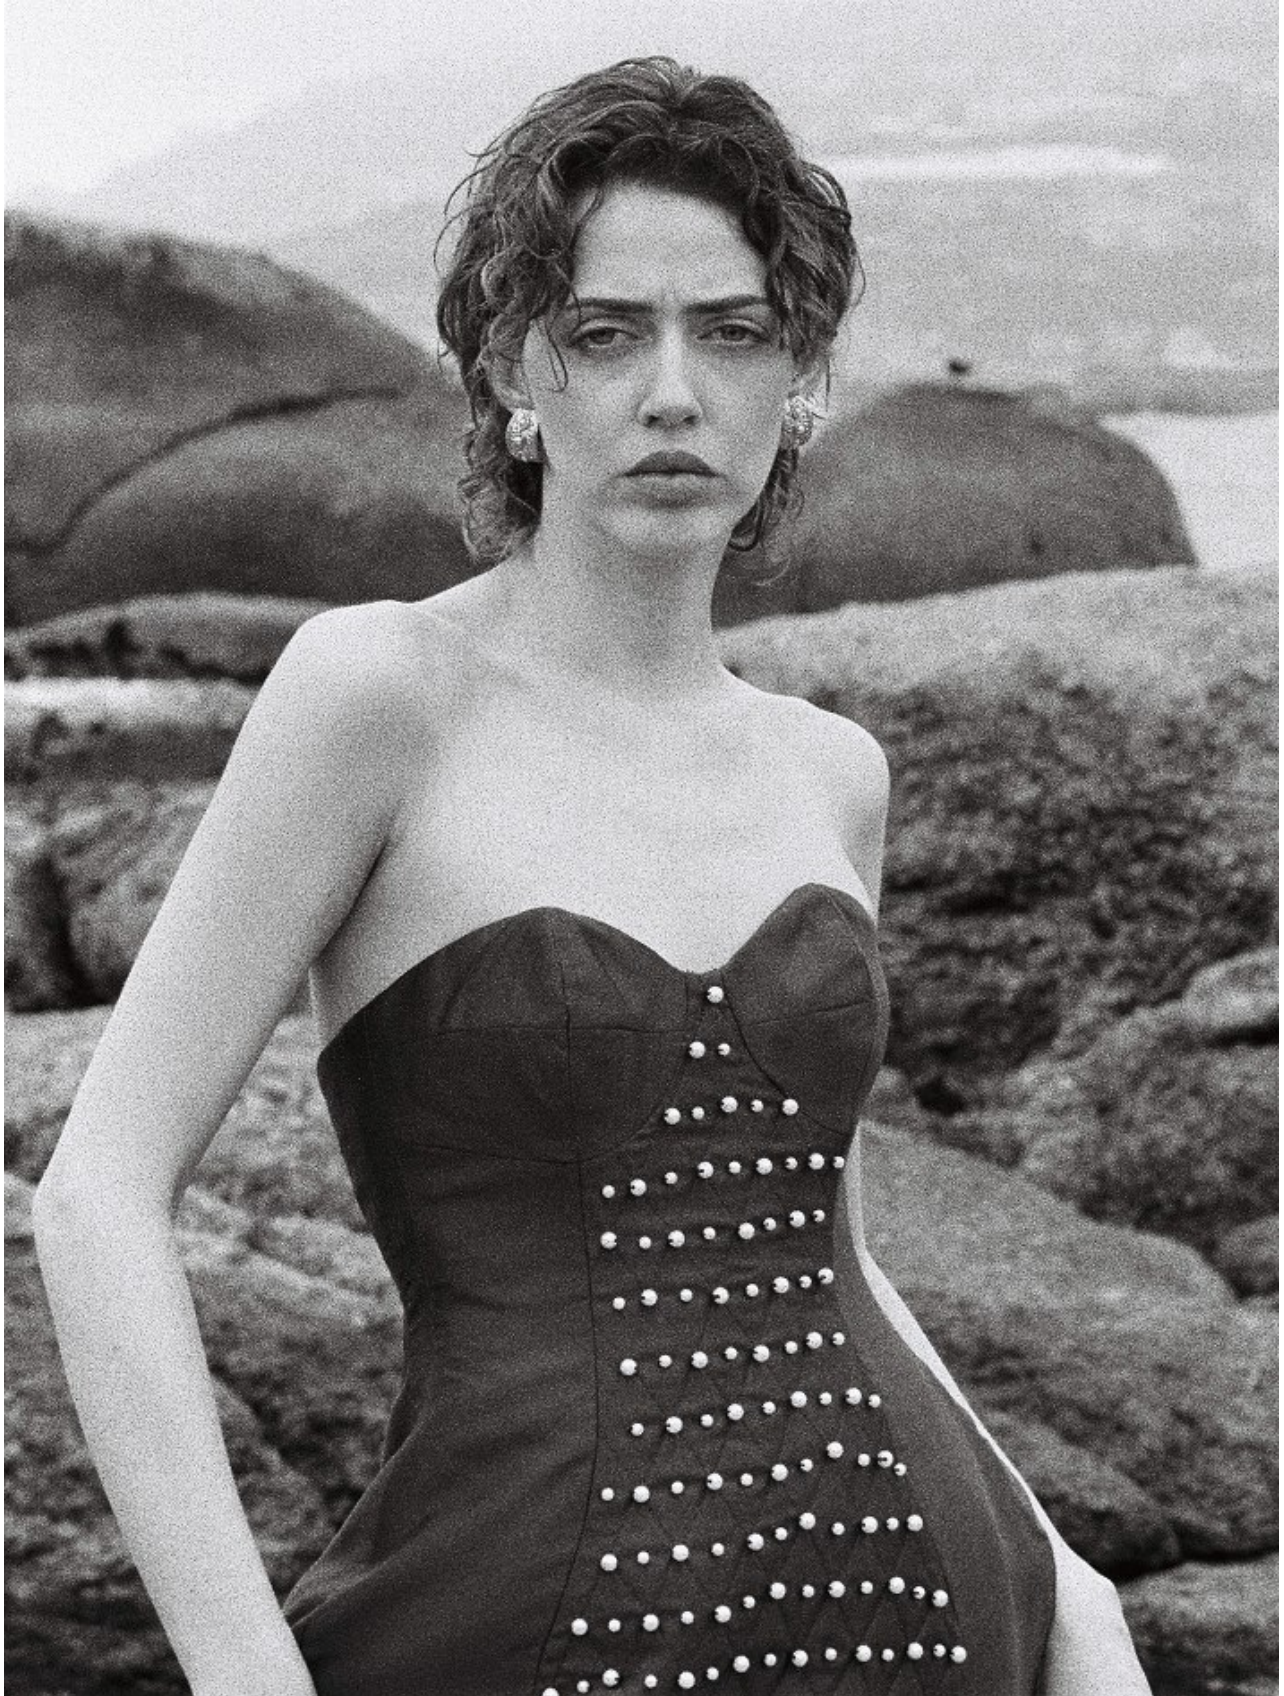

JESSIE CRICHTON

BOSS MODELS

CAPE TOWN

JESSIE CRICHTON

Height: 174cm Bust: 82cm Waist: 64cm Hips: 89cm Shoe: 7 UK Hair: Auburn Red Eyes: Blue