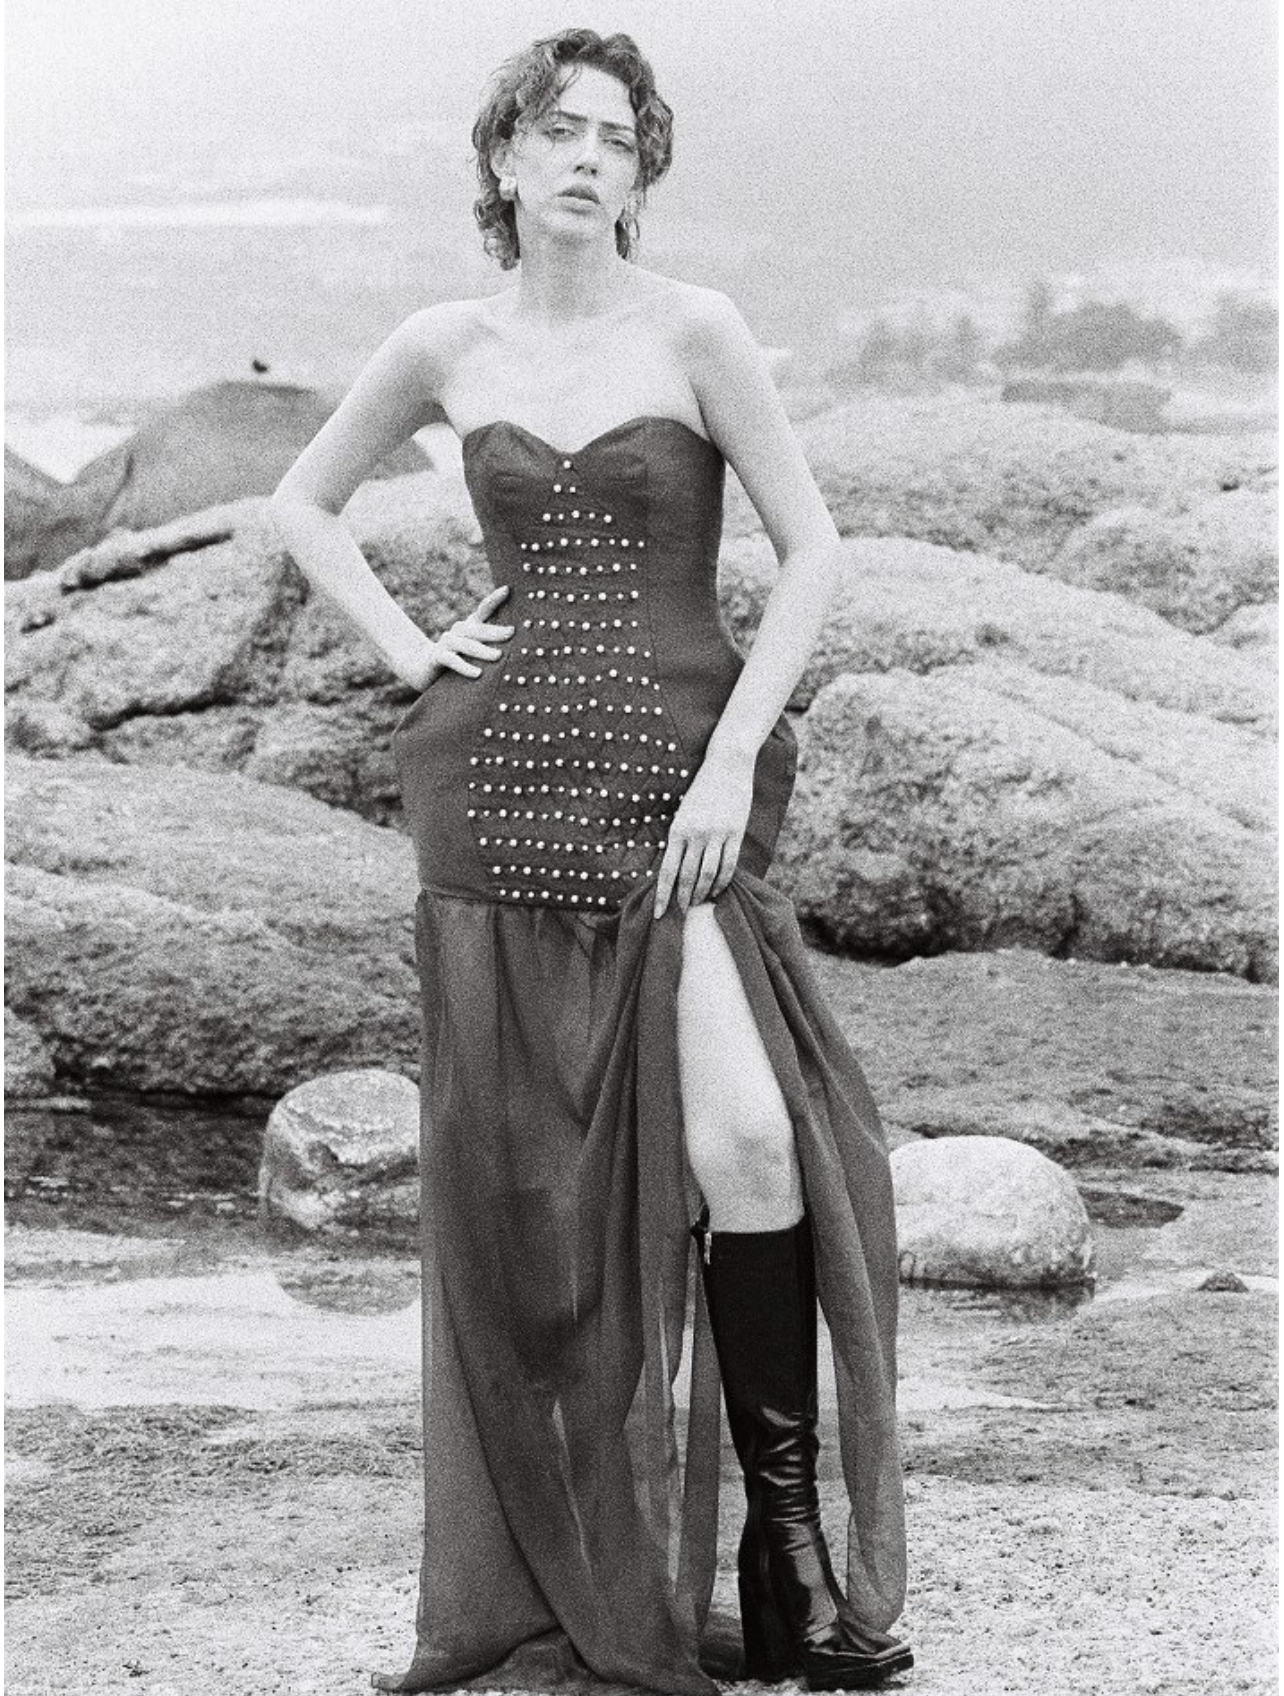

BOSS MODELS

CAPE TOWN

JESSIE CRICHTON

Height: 174cm Bust: 82cm Waist: 64cm Hips: 89cm Shoe: 7 UK Hair: Auburn Red Eyes: Blue

BOSS MODELS

CAPE TOWN

JESSIE CRICHTON

Height: 174cm Bust: 82cm Waist: 64cm Hips: 89cm Shoe: 7 UK Hair: Auburn Red Eyes: Blue