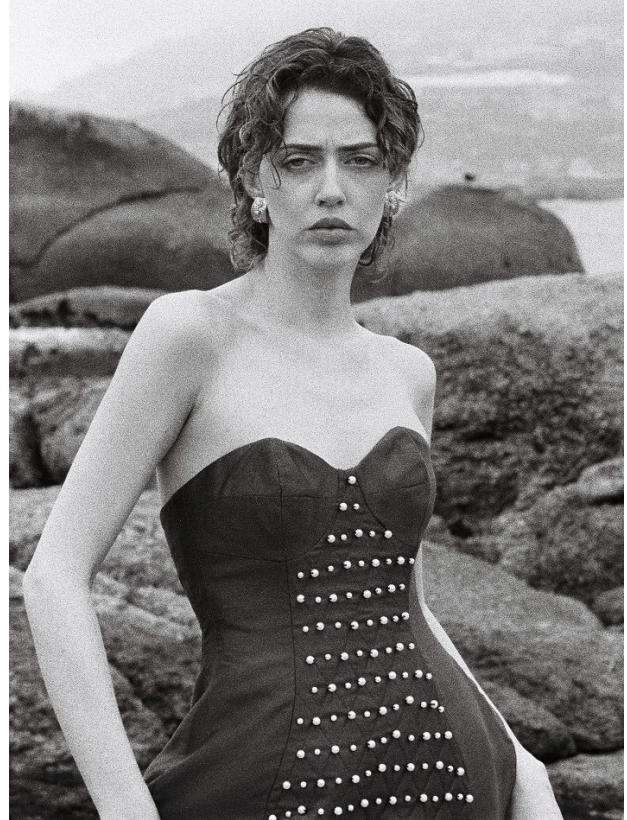

BOSS MODELS

CAPE TOWN

JESSIE CRICHTON

Height: 174cm Bust: 82cm Waist: 64cm Hips: 89cm Shoe: 7 UK Hair: Auburn Red Eyes: Blue