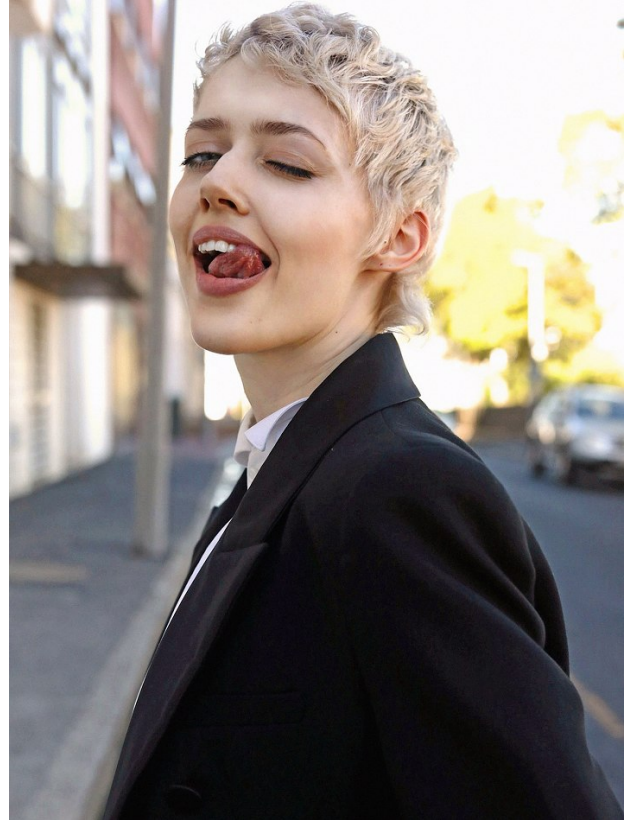

# BOSS MODELS

CAPE TOWN

JESSIE CRICHTON

Height: 174cm Bust: 82cm Waist: 64cm Hips: 89cm Shoe: 7 UK Hair: Auburn Red Eyes: Blue

# BOSS MODELS

CAPE TOWN

## JESSIE CRICHTON

Height: 174cm Bust: 82cm Waist: 64cm Hips: 89cm Shoe: 7 UK Hair: Auburn Red Eyes: Blue