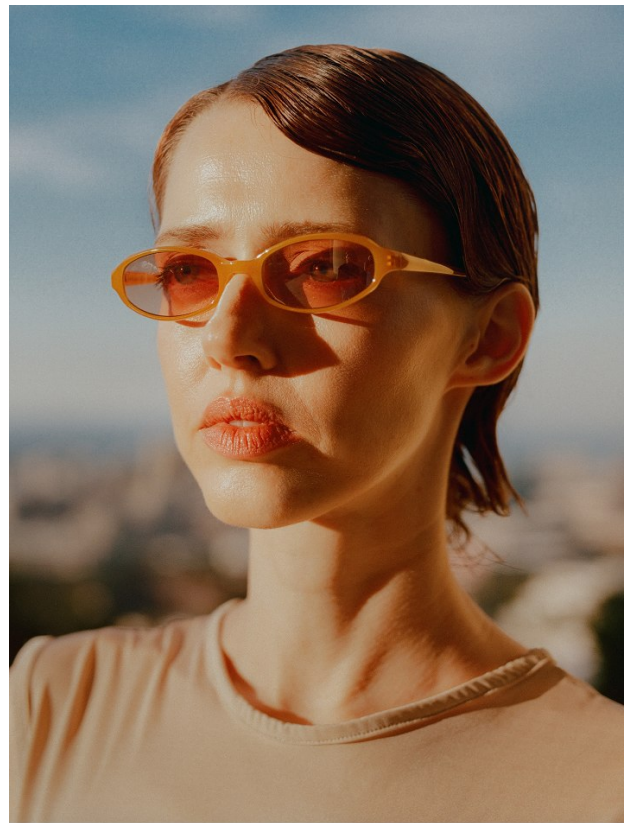

# BOSS MODELS

CAPE TOWN

JESSIE CRICHTON

Height: 174cm Bust: 82cm Waist: 64cm Hips: 89cm Shoe: 7 UK Hair: Auburn Red Eyes: Blue

# BOSS MODELS

CAPE TOWN

## JESSIE CRICHTON

Height: 174cm Bust: 82cm Waist: 64cm Hips: 89cm Shoe: 7 UK Hair: Auburn Red Eyes: Blue