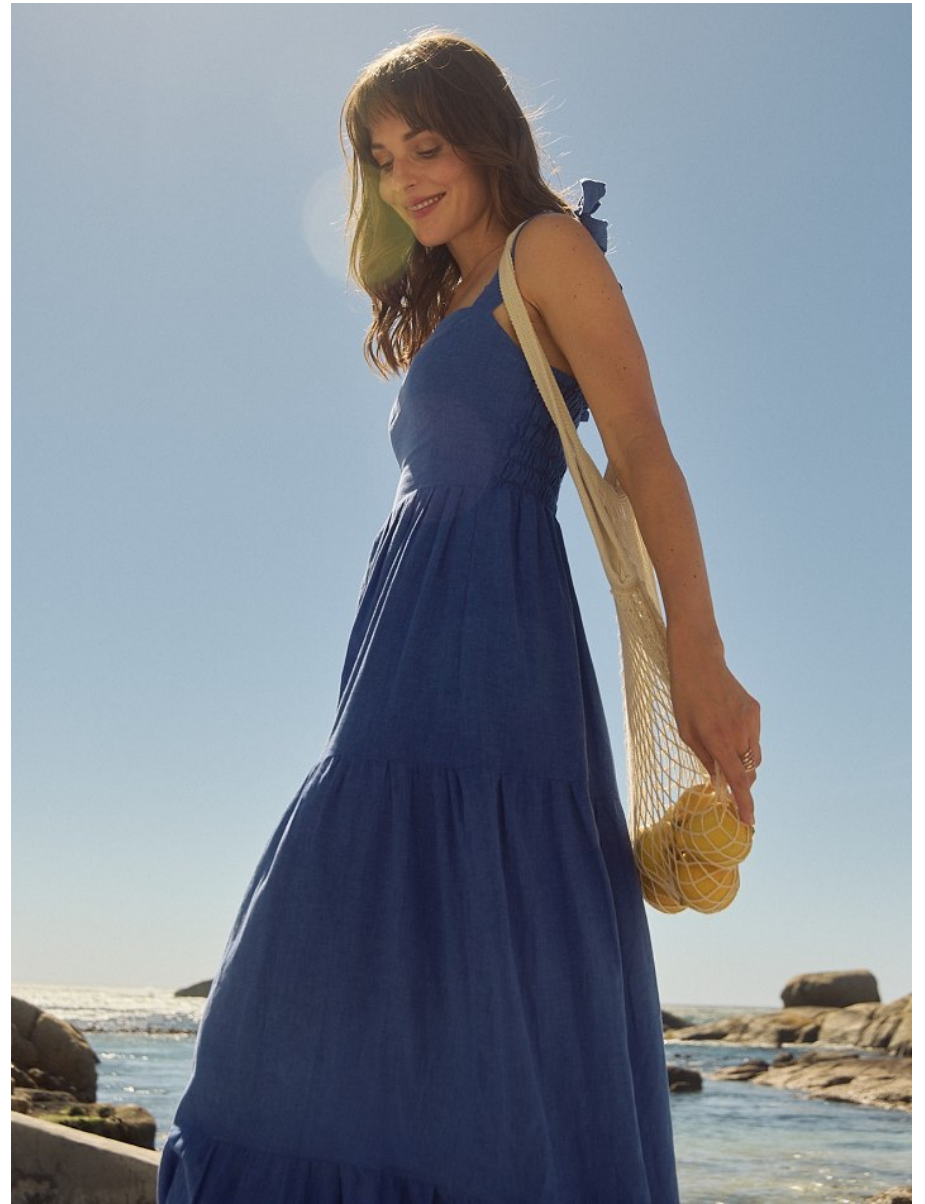

BOSS MODELS

CAPE TOWN

Height: 175cm Bust: 83cm Waist: 66cm Hips: 92cm Shoe: 6 UK Hair: Brown Eyes: Brown