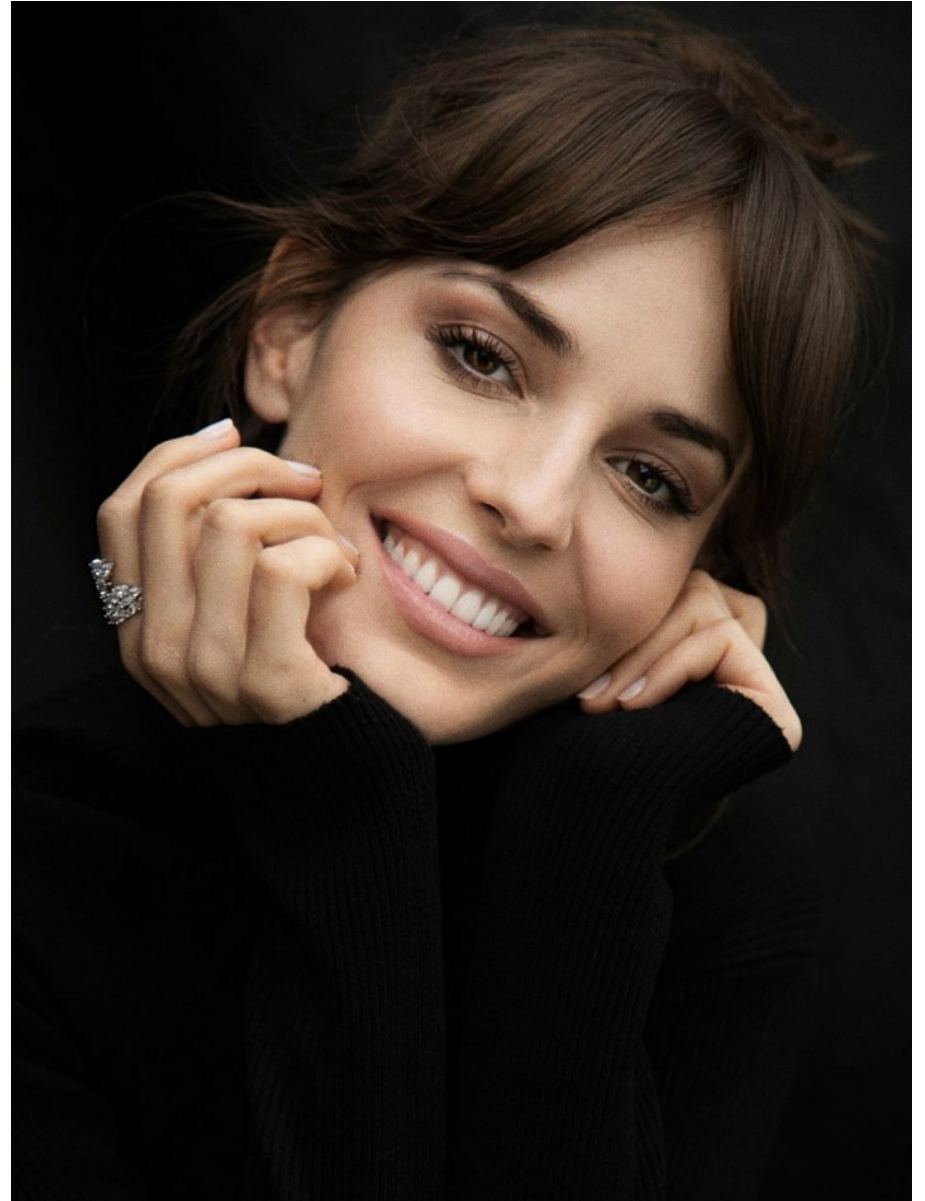

# BOSS MODELS

CAPE TOWN

SIMONA SIMKOVA

Height: 175cm Bust: 83cm Waist: 66cm Hips: 92cm Shoe: 6 UK Hair: Brown Eyes: Brown