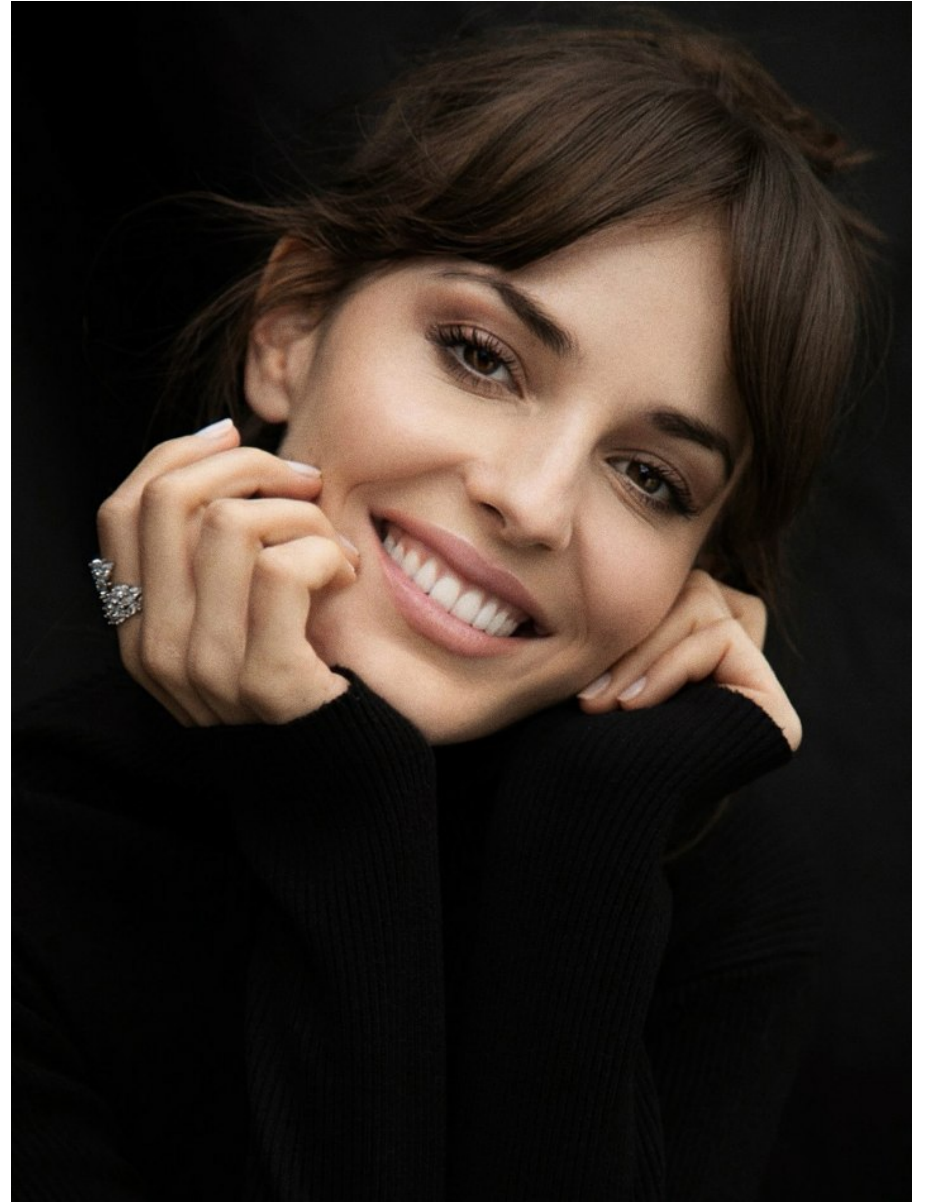

# BOSS MODELS

CAPE TOWN

SIMONA SIMKOVA

Height: 175cm Bust: 83cm Waist: 66cm Hips: 92cm Shoe: 6 UK Hair: Brown Eyes: Brown