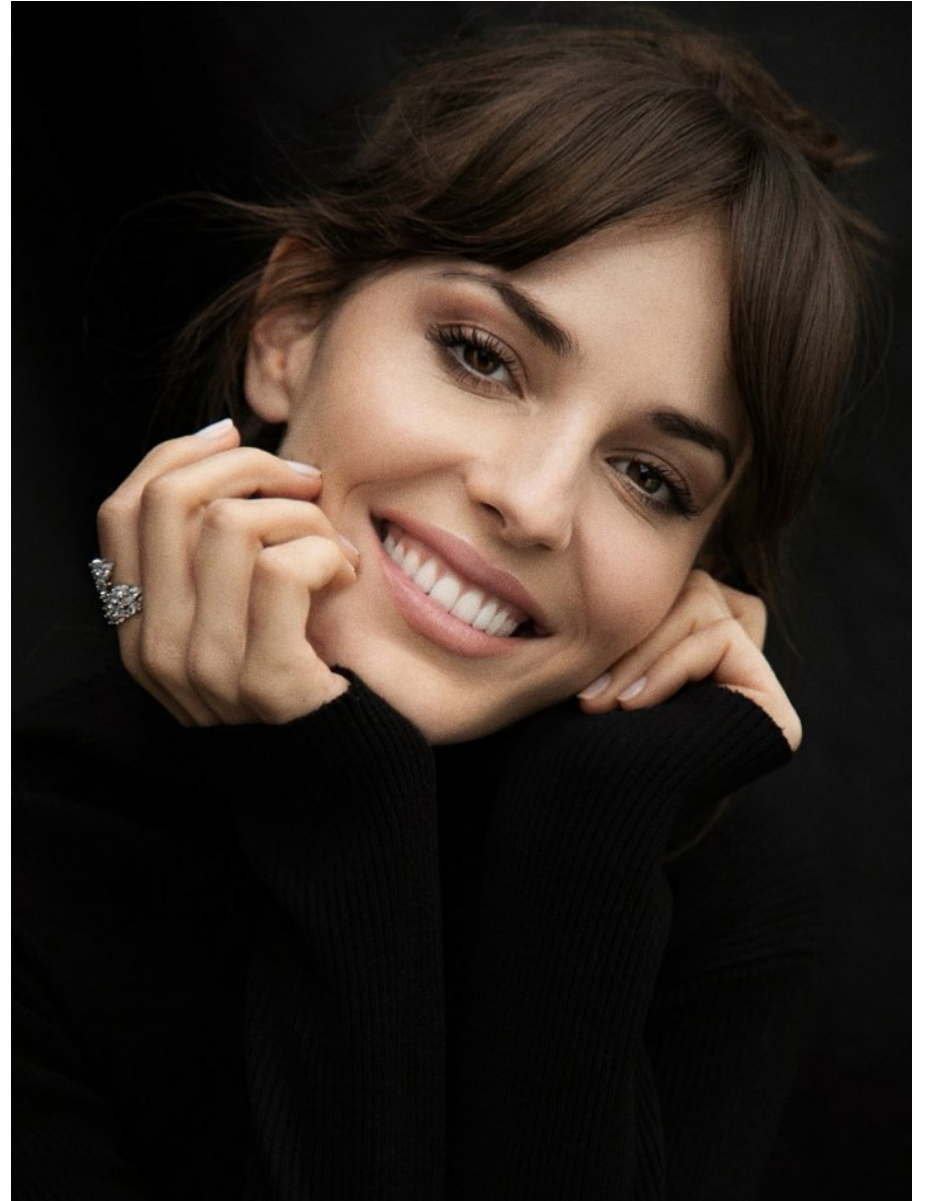

BOSS MODELS

CAPE TOWN

SIMONA SIMKOVA

Height: 175cm Bust: 83cm Waist: 66cm Hips: 92cm Shoe: 6 UK Hair: Brown Eyes: Brown

BOSS MODELS

CAPE TOWN

SIMONA SIMKOVA

Height: 175cm Bust: 83cm Waist: 66cm Hips: 92cm Shoe: 6 UK Hair: Brown Eyes: Brown

BOSS MODELS

CAPE TOWN

SIMONA SIMKOVA

Height: 175cm Bust: 83cm Waist: 66cm Hips: 92cm Shoe: 6 UK Hair: Brown Eyes: Brown

BOSS MODELS

CAPE TOWN

MATCHY MATCHY

Matching tops and bottoms is a thing! Just break up the look with accent sneakers or sunnies. Also, we love these stripes and loose-fitting silhouettes just look cool.