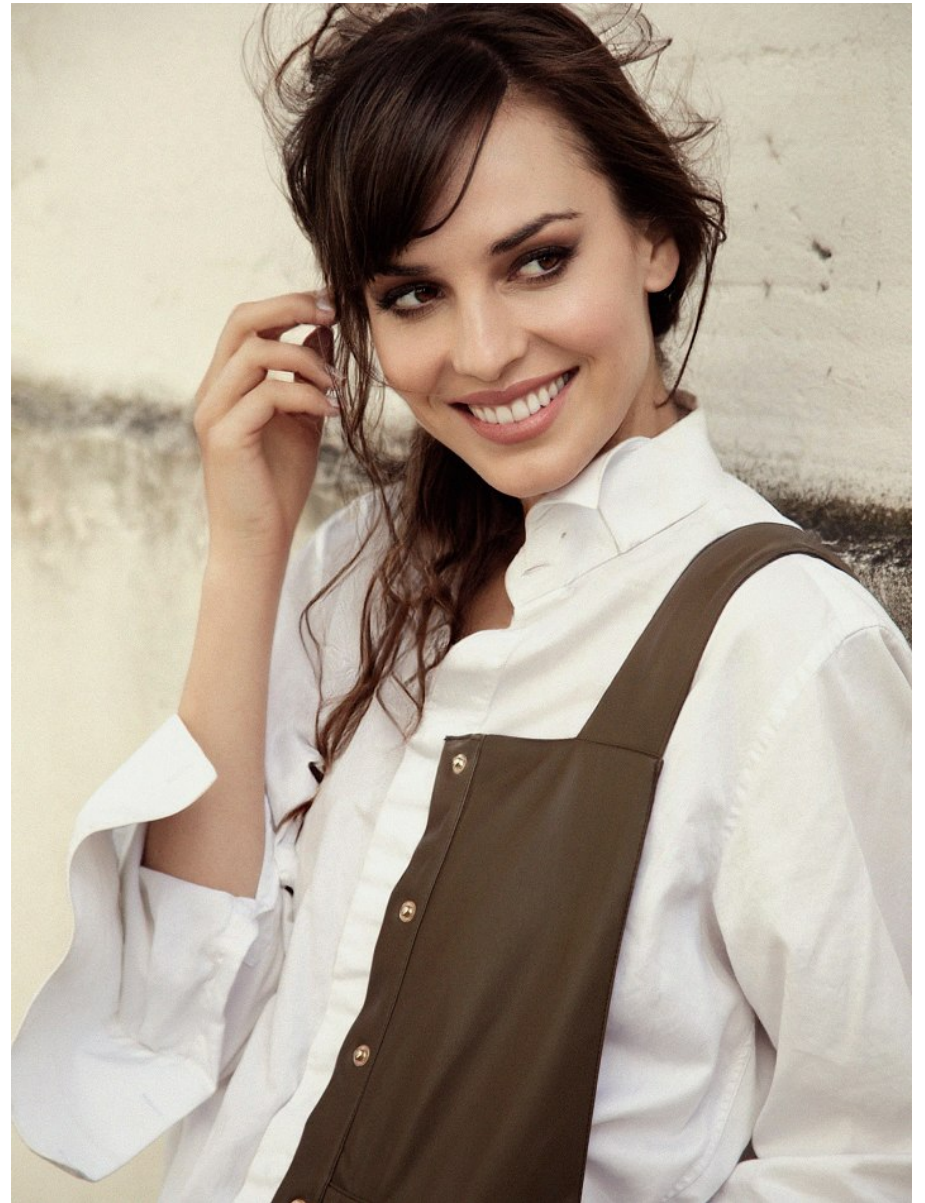

BOSS MODELS

CAPE TOWN

Height: 175cm Bust: 83cm Waist: 66cm Hips: 92cm Shoe: 6 UK Hair: Brown Eyes: Brown