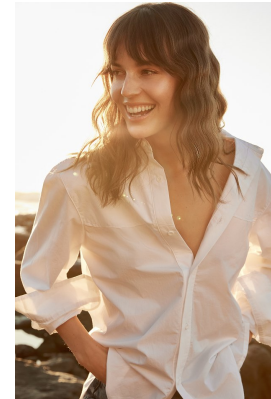

# BOSS MODELS

CAPE TOWN

SIMONA SIMKOVA

Height: 175cm Bust: 83cm Waist: 66cm Hips: 92cm Shoe: 6 UK Hair: Brown Eyes: Brown