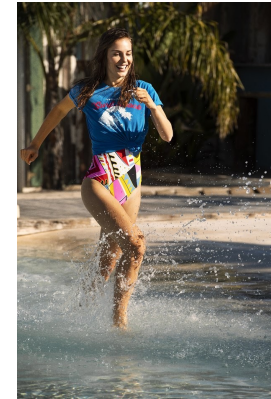

# BOSS MODELS

CAPE TOWN

SIMONA SIMKOVA

Height: 175cm Bust: 83cm Waist: 66cm Hips: 92cm Shoe: 6 UK Hair: Brown Eyes: Brown

# BOSS MODELS

CAPE TOWN