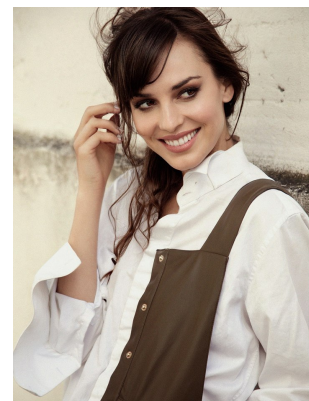

BOSS MODELS

CAPE TOWN

SIMONA SIMKOVA

Height: 175cm Bust: 83cm Waist: 66cm Hips: 92cm Shoe: 6 UK Hair: Brown Eyes: Brown

BOSS MODELS

CAPE TOWN

SIMONA SIMKOVA

Height: 175cm Bust: 83cm Waist: 66cm Hips: 92cm Shoe: 6 UK Hair: Brown Eyes: Brown

BOSS MODELS

CAPE TOWN

SIMONA SIMKOVA

Height: 175cm Bust: 83cm Waist: 66cm Hips: 92cm Shoe: 6 UK Hair: Brown Eyes: Brown