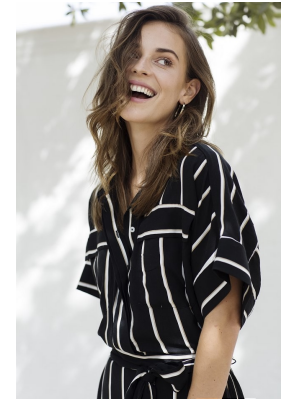

BOSS MODELS

CAPE TOWN

SIMONA SIMKOVA

Height: 175cm Bust: 83cm Waist: 66cm Hips: 92cm Shoe: 6 UK Hair: Brown Eyes: Brown