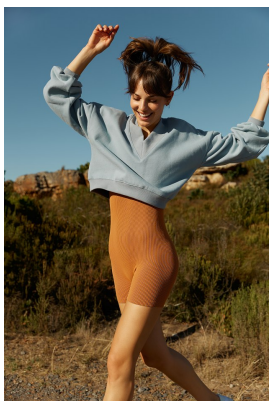

BOSS MODELS

CAPE TOWN

SIMONA SIMKOVA

Height: 175cm Bust: 83cm Waist: 66cm Hips: 92cm Shoe: 6 UK Hair: Brown Eyes: Brown

BOSS MODELS

CAPE TOWN

SIMONA SIMKOVA

Height: 175cm Bust: 83cm Waist: 66cm Hips: 92cm Shoe: 6 UK Hair: Brown Eyes: Brown

BOSS MODELS

CAPE TOWN

SIMONA SIMKOVA

Height: 175cm Bust: 83cm Waist: 66cm Hips: 92cm Shoe: 6 UK Hair: Brown Eyes: Brown