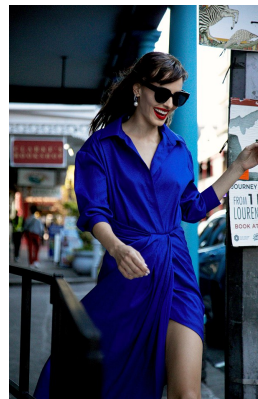

BOSS MODELS

CAPE TOWN

SIMONA SIMKOVA

Height: 175cm Bust: 83cm Waist: 66cm Hips: 92cm Shoe: 6 UK Hair: Brown Eyes: Brown

BOSS MODELS

CAPE TOWN

SIMONA SIMKOVA

Height: 175cm Bust: 83cm Waist: 66cm Hips: 92cm Shoe: 6 UK Hair: Brown Eyes: Brown

BOSS MODELS

CAPE TOWN

SIMONA SIMKOVA

Height: 175cm Bust: 83cm Waist: 66cm Hips: 92cm Shoe: 6 UK Hair: Brown Eyes: Brown