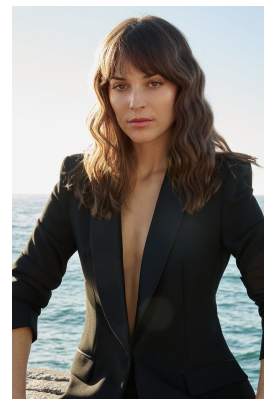

# BOSS MODELS

CAPE TOWN

SIMONA SIMKOVA

Height: 175cm Bust: 83cm Waist: 66cm Hips: 92cm Shoe: 6 UK Hair: Brown Eyes: Brown