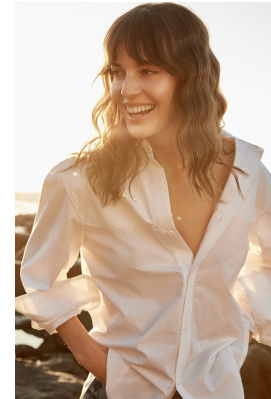

BOSS MODELS

CAPE TOWN

SIMONA SIMKOVA

Height: 175cm Bust: 83cm Waist: 66cm Hips: 92cm Shoe: 6 UK Hair: Brown Eyes: Brown

BOSS MODELS

CAPE TOWN

SIMONA SIMKOVA

Height: 175cm Bust: 83cm Waist: 66cm Hips: 92cm Shoe: 6 UK Hair: Brown Eyes: Brown

BOSS MODELS

CAPE TOWN

SIMONA SIMKOVA

Height: 175cm Bust: 83cm Waist: 66cm Hips: 92cm Shoe: 6 UK Hair: Brown Eyes: Brown