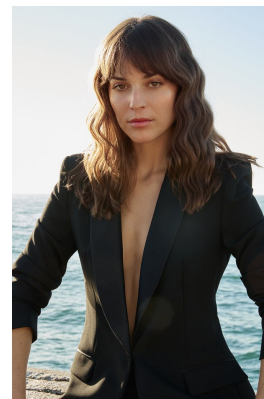

BOSS MODELS

CAPE TOWN

SIMONA SIMKOVA

Height: 175cm Bust: 83cm Waist: 66cm Hips: 92cm Shoe: 6 UK Hair: Brown Eyes: Brown

BOSS MODELS

CAPE TOWN

SIMONA SIMKOVA

Height: 175cm Bust: 83cm Waist: 66cm Hips: 92cm Shoe: 6 UK Hair: Brown Eyes: Brown

BOSS MODELS

CAPE TOWN

SIMONA SIMKOVA

Height: 175cm Bust: 83cm Waist: 66cm Hips: 92cm Shoe: 6 UK Hair: Brown Eyes: Brown