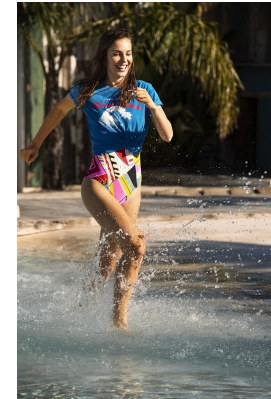

BOSS MODELS

CAPE TOWN

SIMONA SIMKOVA

Height: 175cm Bust: 83cm Waist: 66cm Hips: 92cm Shoe: 6 UK Hair: Brown Eyes: Brown

BOSS MODELS

CAPE TOWN

SIMONA SIMKOVA

Height: 175cm Bust: 83cm Waist: 66cm Hips: 92cm Shoe: 6 UK Hair: Brown Eyes: Brown

BOSS MODELS

CAPE TOWN

SIMONA SIMKOVA

Height: 175cm Bust: 83cm Waist: 66cm Hips: 92cm Shoe: 6 UK Hair: Brown Eyes: Brown