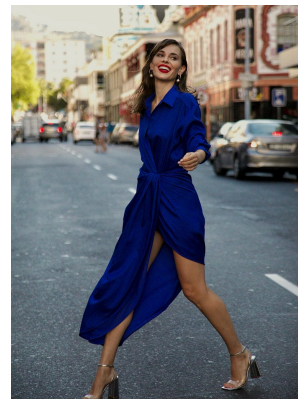

BOSS MODELS

CAPE TOWN

SIMONA SIMKOVA

Height: 175cm Bust: 83cm Waist: 66cm Hips: 92cm Shoe: 6 UK Hair: Brown Eyes: Brown

BOSS MODELS

CAPE TOWN

SIMONA SIMKOVA

Height: 175cm Bust: 83cm Waist: 66cm Hips: 92cm Shoe: 6 UK Hair: Brown Eyes: Brown

BOSS MODELS

CAPE TOWN

SIMONA SIMKOVA

Height: 175cm Bust: 83cm Waist: 66cm Hips: 92cm Shoe: 6 UK Hair: Brown Eyes: Brown