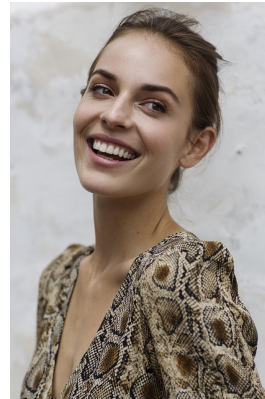

BOSS MODELS

CAPE TOWN

SIMONA SIMKOVA

Height: 175cm Bust: 83cm Waist: 66cm Hips: 92cm Shoe: 6 UK Hair: Brown Eyes: Brown

BOSS MODELS

CAPE TOWN

SIMONA SIMKOVA

Height: 175cm Bust: 83cm Waist: 66cm Hips: 92cm Shoe: 6 UK Hair: Brown Eyes: Brown

BOSS MODELS

CAPE TOWN

SIMONA SIMKOVA

Height: 175cm Bust: 83cm Waist: 66cm Hips: 92cm Shoe: 6 UK Hair: Brown Eyes: Brown