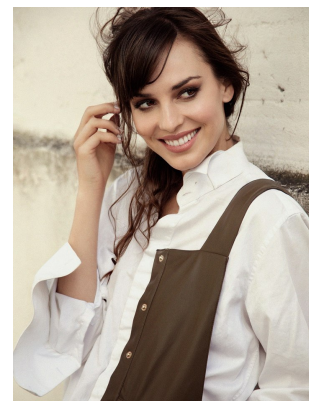

# BOSS MODELS

CAPE TOWN

SIMONA SIMKOVA

Height: 175cm Bust: 83cm Waist: 66cm Hips: 92cm Shoe: 6 UK Hair: Brown Eyes: Brown

# BOSS MODELS

CAPE TOWN