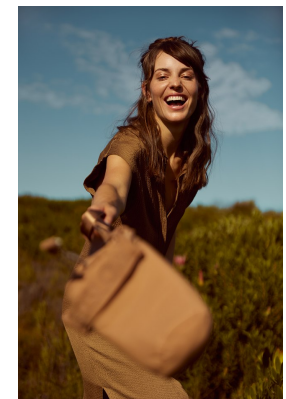

BOSS MODELS

CAPE TOWN

SIMONA SIMKOVA

Height: 175cm Bust: 83cm Waist: 66cm Hips: 92cm Shoe: 6 UK Hair: Brown Eyes: Brown

BOSS MODELS

CAPE TOWN

SIMONA SIMKOVA

Height: 175cm Bust: 83cm Waist: 66cm Hips: 92cm Shoe: 6 UK Hair: Brown Eyes: Brown

BOSS MODELS

CAPE TOWN

SIMONA SIMKOVA

Height: 175cm Bust: 83cm Waist: 66cm Hips: 92cm Shoe: 6 UK Hair: Brown Eyes: Brown