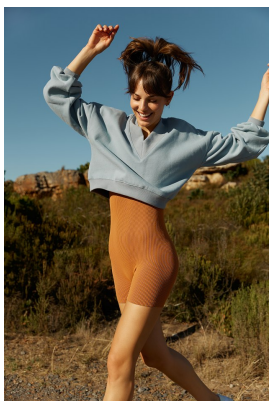

# BOSS MODELS

CAPE TOWN

SIMONA SIMKOVA

Height: 175cm Bust: 83cm Waist: 66cm Hips: 92cm Shoe: 6 UK Hair: Brown Eyes: Brown

# BOSS MODELS

CAPE TOWN