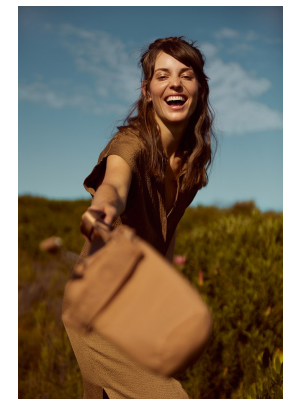

# BOSS MODELS

CAPE TOWN

SIMONA SIMKOVA

Height: 175cm Bust: 83cm Waist: 66cm Hips: 92cm Shoe: 6 UK Hair: Brown Eyes: Brown