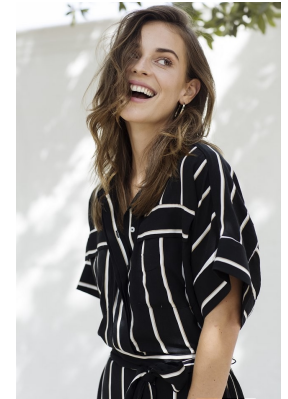

BOSS MODELS

CAPE TOWN

SIMONA SIMKOVA

Height: 175cm Bust: 83cm Waist: 66cm Hips: 92cm Shoe: 6 UK Hair: Brown Eyes: Brown

BOSS MODELS

CAPE TOWN

SIMONA SIMKOVA

Height: 175cm Bust: 83cm Waist: 66cm Hips: 92cm Shoe: 6 UK Hair: Brown Eyes: Brown

BOSS MODELS

CAPE TOWN

SIMONA SIMKOVA

Height: 175cm Bust: 83cm Waist: 66cm Hips: 92cm Shoe: 6 UK Hair: Brown Eyes: Brown