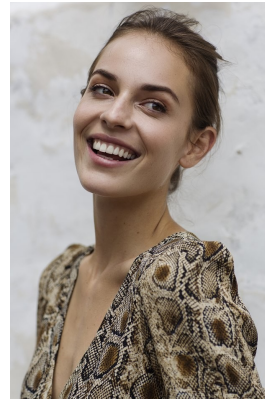

# BOSS MODELS

CAPE TOWN

SIMONA SIMKOVA

Height: 175cm Bust: 83cm Waist: 66cm Hips: 92cm Shoe: 6 UK Hair: Brown Eyes: Brown

# BOSS MODELS

CAPE TOWN