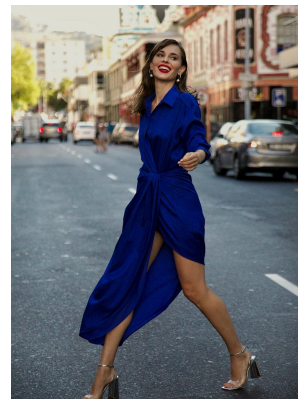

# BOSS MODELS

CAPE TOWN

SIMONA SIMKOVA

Height: 175cm Bust: 83cm Waist: 66cm Hips: 92cm Shoe: 6 UK Hair: Brown Eyes: Brown