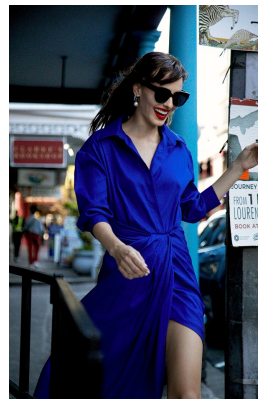

# BOSS MODELS

CAPE TOWN

SIMONA SIMKOVA

Height: 175cm Bust: 83cm Waist: 66cm Hips: 92cm Shoe: 6 UK Hair: Brown Eyes: Brown

# BOSS MODELS

CAPE TOWN