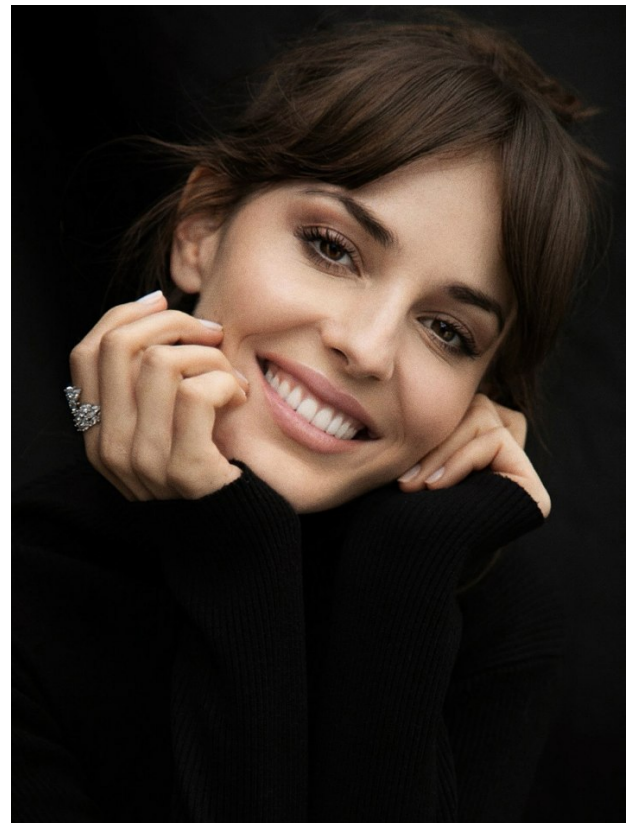

BOSS MODELS

CAPE TOWN

SIMONA SIMKOVA

Height: 175cm Bust: 83cm Waist: 66cm Hips: 92cm Shoe: 6 UK Hair: Brown Eyes: Brown

BOSS MODELS

CAPE TOWN

SIMONA SIMKOVA

Height: 175cm Bust: 83cm Waist: 66cm Hips: 92cm Shoe: 6 UK Hair: Brown Eyes: Brown