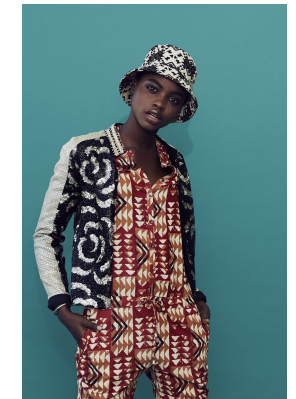

BOSS MODELS

CAPE TOWN

MIDE OGUNDELE

Height: 178cm Bust: 85cm Waist: 64cm Hips: 90cm Shoe: 7 UK Hair: Black Eyes: Brown

BOSS MODELS

CAPE TOWN

MIDE OGUNDELE

Height: 178cm Bust: 85cm Waist: 64cm Hips: 90cm Shoe: 7 UK Hair: Black Eyes: Brown