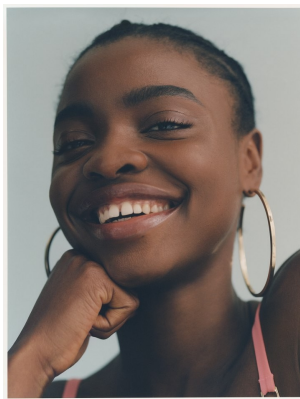

BOSS MODELS

CAPE TOWN

MIDE OGUNDELE

Height: 178cm Bust: 85cm Waist: 64cm Hips: 90cm Shoe: 7 UK Hair: Black Eyes: Brown

BOSS MODELS

CAPE TOWN

MIDE OGUNDELE

Height: 178cm Bust: 85cm Waist: 64cm Hips: 90cm Shoe: 7 UK Hair: Black Eyes: Brown