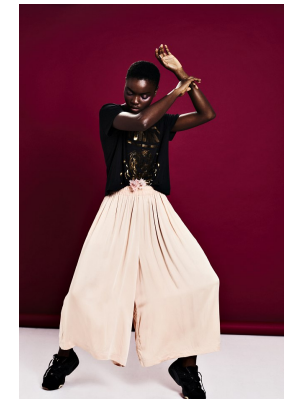

BOSS MODELS

CAPE TOWN

MIDE OGUNDELE

Height: 178cm Bust: 85cm Waist: 64cm Hips: 90cm Shoe: 7 UK Hair: Black Eyes: Brown

BOSS MODELS

CAPE TOWN

MIDE OGUNDELE

Height: 178cm Bust: 85cm Waist: 64cm Hips: 90cm Shoe: 7 UK Hair: Black Eyes: Brown