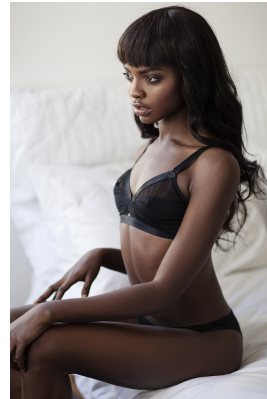

BOSS MODELS

CAPE TOWN

MIDE OGUNDELE

Height: 178cm Bust: 85cm Waist: 64cm Hips: 90cm Shoe: 7 UK Hair: Black Eyes: Brown

BOSS MODELS

CAPE TOWN

MIDE OGUNDELE

Height: 178cm Bust: 85cm Waist: 64cm Hips: 90cm Shoe: 7 UK Hair: Black Eyes: Brown