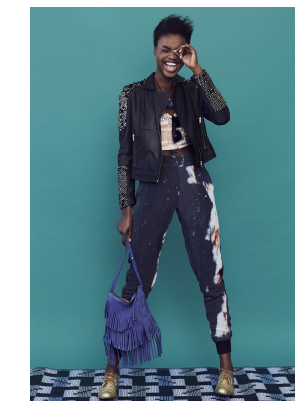

BOSS MODELS

CAPE TOWN

MIDE OGUNDELE

Height: 178cm Bust: 85cm Waist: 64cm Hips: 90cm Shoe: 7 UK Hair: Black Eyes: Brown

BOSS MODELS

CAPE TOWN

MIDE OGUNDELE

Height: 178cm Bust: 85cm Waist: 64cm Hips: 90cm Shoe: 7 UK Hair: Black Eyes: Brown