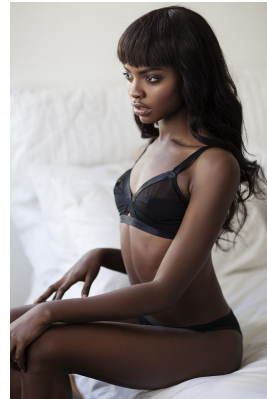

BOSS MODELS

CAPE TOWN

MIDE OGUNDELE

Height: 178cm Bust: 85cm Waist: 64cm Hips: 90cm Shoe: 7 UK Hair: Black Eyes: Brown