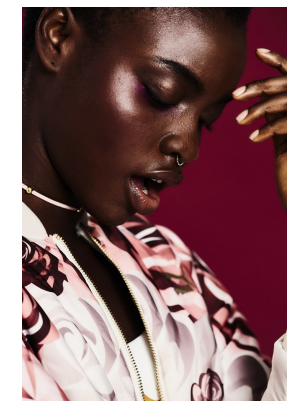

BOSS MODELS

CAPE TOWN

MIDE OGUNDELE

Height: 178cm Bust: 85cm Waist: 64cm Hips: 90cm Shoe: 7 UK Hair: Black Eyes: Brown

BOSS MODELS

CAPE TOWN

MIDE OGUNDELE

Height: 178cm Bust: 85cm Waist: 64cm Hips: 90cm Shoe: 7 UK Hair: Black Eyes: Brown