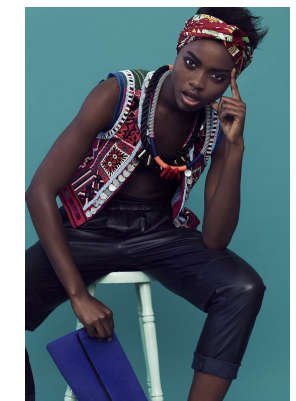

BOSS MODELS

CAPE TOWN

MIDE OGUNDELE

Height: 178cm Bust: 85cm Waist: 64cm Hips: 90cm Shoe: 7 UK Hair: Black Eyes: Brown

BOSS MODELS

CAPE TOWN

MIDE OGUNDELE

Height: 178cm Bust: 85cm Waist: 64cm Hips: 90cm Shoe: 7 UK Hair: Black Eyes: Brown