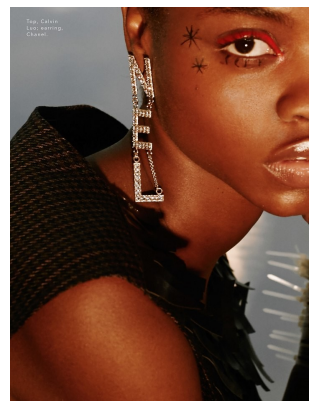

BOSS MODELS

CAPE TOWN

MIDE OGUNDELE

Height: 178cm Bust: 85cm Waist: 64cm Hips: 90cm Shoe: 7 UK Hair: Black Eyes: Brown

BOSS MODELS

CAPE TOWN

MIDE OGUNDELE

Height: 178cm Bust: 85cm Waist: 64cm Hips: 90cm Shoe: 7 UK Hair: Black Eyes: Brown