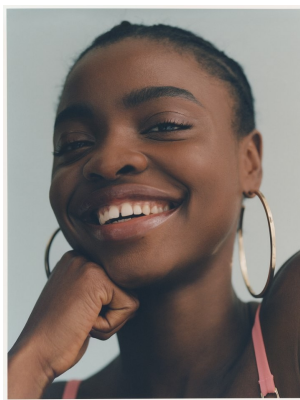

BOSS MODELS

CAPE TOWN

MIDE OGUNDELE

Height: 178cm Bust: 85cm Waist: 64cm Hips: 90cm Shoe: 7 UK Hair: Black Eyes: Brown