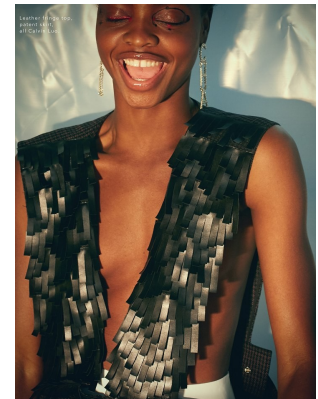

BOSS MODELS

CAPE TOWN

MIDE OGUNDELE

Height: 178cm Bust: 85cm Waist: 64cm Hips: 90cm Shoe: 7 UK Hair: Black Eyes: Brown

BOSS MODELS

CAPE TOWN

MIDE OGUNDELE

Height: 178cm Bust: 85cm Waist: 64cm Hips: 90cm Shoe: 7 UK Hair: Black Eyes: Brown