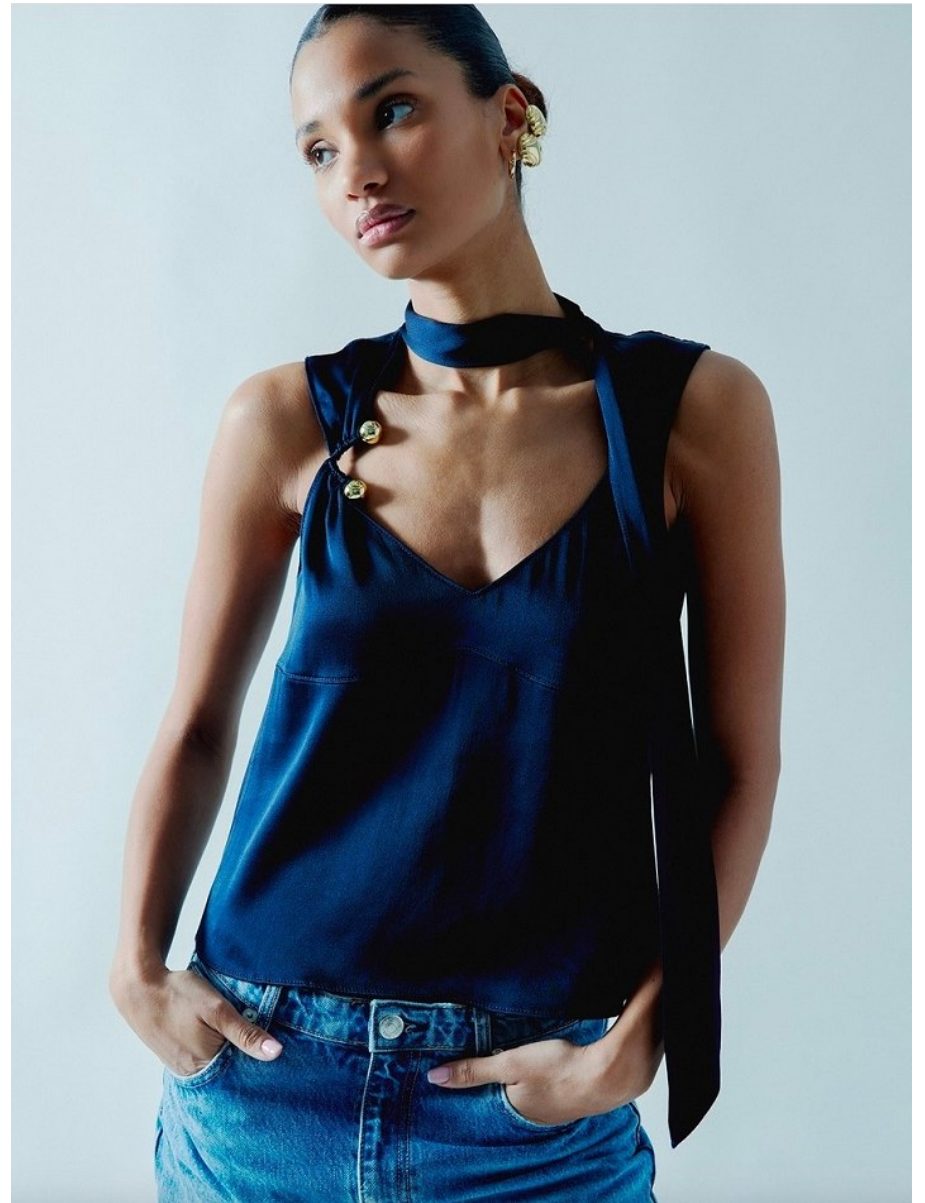

BOSS MODELS

CAPE TOWN

ESTHER ASIEDU

Height: 175cm Bust: 85cm Waist: 64cm Hips: 95cm Shoe: 6.5 UK Hair: Dark Brown Eyes: Dark Brown

BOSS MODELS

CAPE TOWN

ESTHER ASIEDU

Height: 175cm Bust: 85cm Waist: 64cm Hips: 95cm Shoe: 6.5 UK Hair: Dark Brown Eyes: Dark Brown