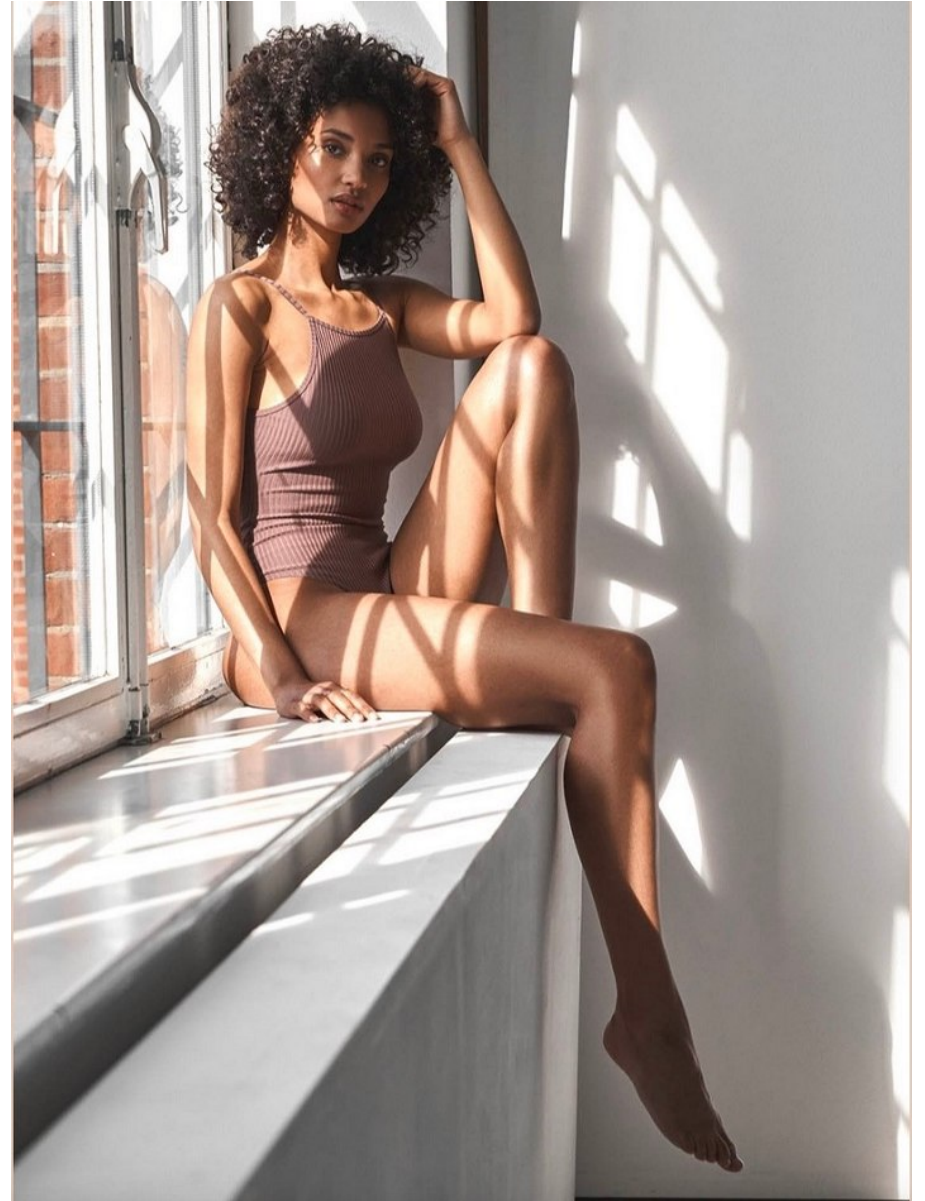

BOSS MODELS

CAPE TOWN

ESTHER ASIEDU

Height: 175cm Bust: 85cm Waist: 64cm Hips: 95cm Shoe: 6.5 UK Hair: Dark Brown Eyes: Dark Brown