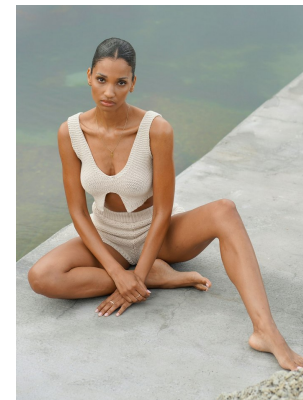

BOSS MODELS

CAPE TOWN

ESTHER ASIEDU

Height: 175cm Bust: 85cm Waist: 64cm Hips: 95cm Shoe: 6.5 UK Hair: Dark Brown Eyes: Dark Brown

BOSS MODELS

CAPE TOWN

ESTHER ASIEDU

Height: 175cm Bust: 85cm Waist: 64cm Hips: 95cm Shoe: 6.5 UK Hair: Dark Brown Eyes: Dark Brown

BOSS MODELS

CAPE TOWN

ESTHER ASIEDU

Height: 175cm Bust: 85cm Waist: 64cm Hips: 95cm Shoe: 6.5 UK Hair: Dark Brown Eyes: Dark Brown