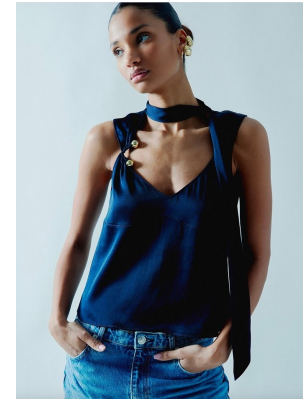

BOSS MODELS

CAPE TOWN

ESTHER ASIEDU

Height: 175cm Bust: 85cm Waist: 64cm Hips: 95cm Shoe: 6.5 UK Hair: Dark Brown Eyes: Dark Brown

BOSS MODELS

CAPE TOWN

ESTHER ASIEDU

Height: 175cm Bust: 85cm Waist: 64cm Hips: 95cm Shoe: 6.5 UK Hair: Dark Brown Eyes: Dark Brown

BOSS MODELS

CAPE TOWN

ESTHER ASIEDU

Height: 175cm Bust: 85cm Waist: 64cm Hips: 95cm Shoe: 6.5 UK Hair: Dark Brown Eyes: Dark Brown