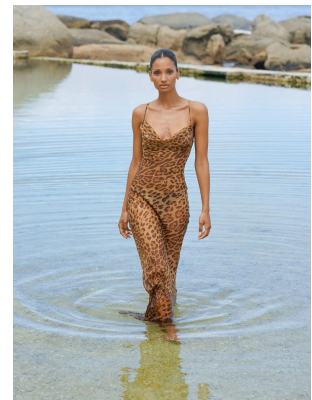

# BOSS MODELS

CAPE TOWN

## ESTHER ASIEDU

Height: 175cm Bust: 85cm Waist: 64cm Hips: 95cm Shoe: 6.5 UK Hair: Dark Brown Eyes: Dark Brown