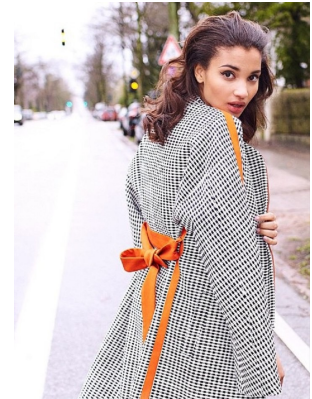

# BOSS MODELS

CAPE TOWN

## ESTHER ASIEDU

Height: 175cm Bust: 85cm Waist: 64cm Hips: 95cm Shoe: 6.5 UK Hair: Dark Brown Eyes: Dark Brown