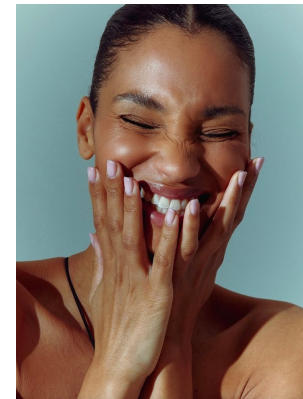

BOSS MODELS

CAPE TOWN

ESTHER ASIEDU

Height: 175cm Bust: 85cm Waist: 64cm Hips: 95cm Shoe: 6.5 UK Hair: Dark Brown Eyes: Dark Brown