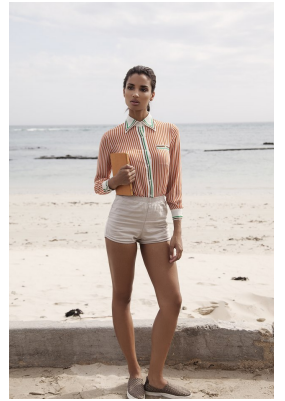

BOSS MODELS

CAPE TOWN

ESTHER ASIEDU

Height: 175cm Bust: 85cm Waist: 64cm Hips: 95cm Shoe: 6.5 UK Hair: Dark Brown Eyes: Dark Brown

BOSS MODELS

CAPE TOWN

ESTHER ASIEDU

Height: 175cm Bust: 85cm Waist: 64cm Hips: 95cm Shoe: 6.5 UK Hair: Dark Brown Eyes: Dark Brown

BOSS MODELS

CAPE TOWN

ESTHER ASIEDU

Height: 175cm Bust: 85cm Waist: 64cm Hips: 95cm Shoe: 6.5 UK Hair: Dark Brown Eyes: Dark Brown