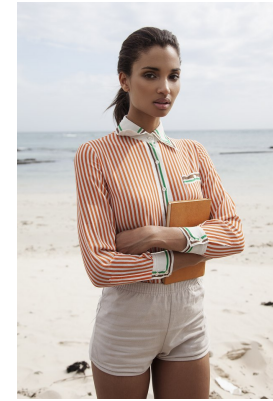

BOSS MODELS

CAPE TOWN

ESTHER ASIEDU

Height: 175cm Bust: 85cm Waist: 64cm Hips: 95cm Shoe: 6.5 UK Hair: Dark Brown Eyes: Dark Brown