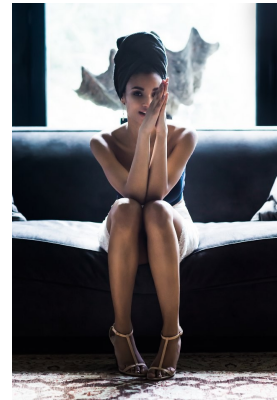

# BOSS MODELS

CAPE TOWN

## ESTHER ASIEDU

Height: 175cm Bust: 85cm Waist: 64cm Hips: 95cm Shoe: 6.5 UK Hair: Dark Brown Eyes: Dark Brown