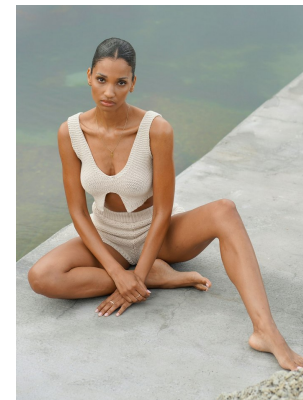

# BOSS MODELS

CAPE TOWN

## ESTHER ASIEDU

Height: 175cm Bust: 85cm Waist: 64cm Hips: 95cm Shoe: 6.5 UK Hair: Dark Brown Eyes: Dark Brown