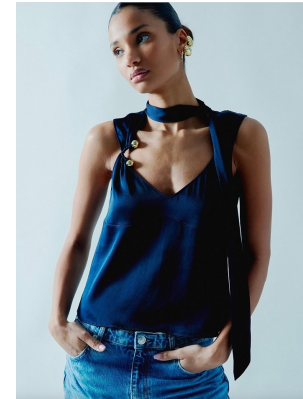

# BOSS MODELS

CAPE TOWN

## ESTHER ASIEDU

Height: 175cm Bust: 85cm Waist: 64cm Hips: 95cm Shoe: 6.5 UK Hair: Dark Brown Eyes: Dark Brown