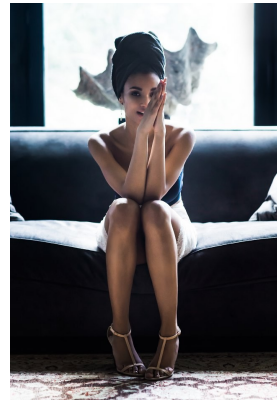

BOSS MODELS

CAPE TOWN

ESTHER ASIEDU

Height: 175cm Bust: 85cm Waist: 64cm Hips: 95cm Shoe: 6.5 UK Hair: Dark Brown Eyes: Dark Brown

BOSS MODELS

CAPE TOWN

ESTHER ASIEDU

Height: 175cm Bust: 85cm Waist: 64cm Hips: 95cm Shoe: 6.5 UK Hair: Dark Brown Eyes: Dark Brown

BOSS MODELS

CAPE TOWN

ESTHER ASIEDU

Height: 175cm Bust: 85cm Waist: 64cm Hips: 95cm Shoe: 6.5 UK Hair: Dark Brown Eyes: Dark Brown