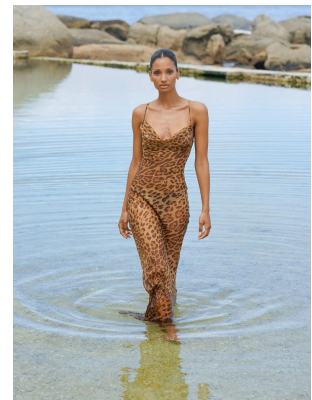

BOSS MODELS

CAPE TOWN

ESTHER ASIEDU

Height: 175cm Bust: 85cm Waist: 64cm Hips: 95cm Shoe: 6.5 UK Hair: Dark Brown Eyes: Dark Brown

BOSS MODELS

CAPE TOWN

ESTHER ASIEDU

Height: 175cm Bust: 85cm Waist: 64cm Hips: 95cm Shoe: 6.5 UK Hair: Dark Brown Eyes: Dark Brown

BOSS MODELS

CAPE TOWN

ESTHER ASIEDU

Height: 175cm Bust: 85cm Waist: 64cm Hips: 95cm Shoe: 6.5 UK Hair: Dark Brown Eyes: Dark Brown