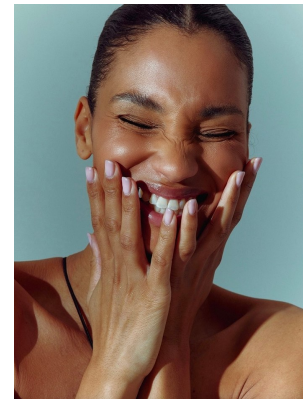

BOSS MODELS

CAPE TOWN

ESTHER ASIEDU

Height: 175cm Bust: 85cm Waist: 64cm Hips: 95cm Shoe: 6.5 UK Hair: Dark Brown Eyes: Dark Brown

BOSS MODELS

CAPE TOWN

ESTHER ASIEDU

Height: 175cm Bust: 85cm Waist: 64cm Hips: 95cm Shoe: 6.5 UK Hair: Dark Brown Eyes: Dark Brown

BOSS MODELS

CAPE TOWN

ESTHER ASIEDU

Height: 175cm Bust: 85cm Waist: 64cm Hips: 95cm Shoe: 6.5 UK Hair: Dark Brown Eyes: Dark Brown