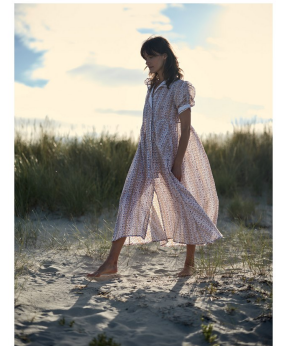

# BOSS MODELS

CAPE TOWN

DENNI PARKINSON

Height: 177cm Bust: 90cm Waist: 70cm Hips: 94cm Shoe: 6.5 UK Hair: Light Brown Eyes: Green

# BOSS MODELS

CAPE TOWN