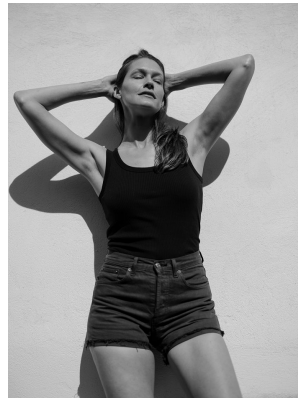

BOSS MODELS

CAPE TOWN

DENNI PARKINSON

Height: 177cm Bust: 90cm Waist: 70cm Hips: 94cm Shoe: 6.5 UK Hair: Light Brown Eyes: Green