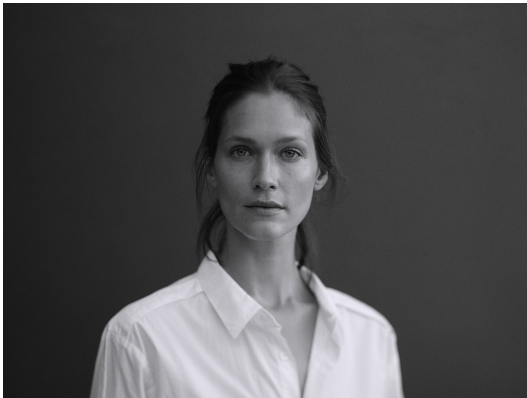

BOSS MODELS

CAPE TOWN

DENNI PARKINSON

Height: 177cm Bust: 90cm Waist: 70cm Hips: 94cm Shoe: 6.5 UK Hair: Light Brown Eyes: Green