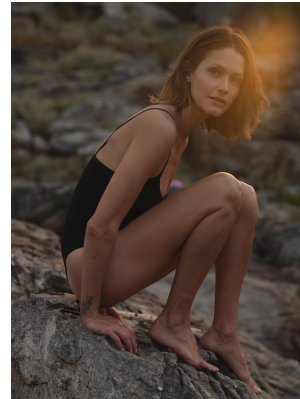

BOSS MODELS

CAPE TOWN

DENNI PARKINSON

Height: 177cm Bust: 90cm Waist: 70cm Hips: 98cm Shoe: 6.5 UK Hair: Light Brown Eyes: Green

BOSS MODELS

CAPE TOWN

DENNI PARKINSON

Height: 177cm Bust: 90cm Waist: 70cm Hips: 98cm Shoe: 6.5 UK Hair: Light Brown Eyes: Green

BOSS MODELS

CAPE TOWN

DENNI PARKINSON

Height: 177cm Bust: 90cm Waist: 70cm Hips: 98cm Shoe: 6.5 UK Hair: Light Brown Eyes: Green