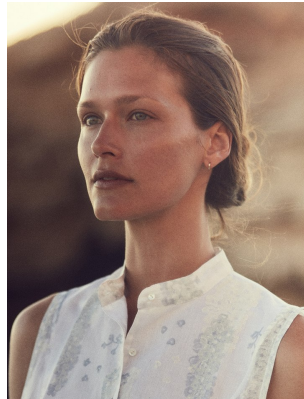

BOSS MODELS

CAPE TOWN

DENNI PARKINSON

Height: 177cm Bust: 90cm Waist: 70cm Hips: 98cm Shoe: 6.5 UK Hair: Light Brown Eyes: Green

BOSS MODELS

CAPE TOWN

DENNI PARKINSON

Height: 177cm Bust: 90cm Waist: 70cm Hips: 98cm Shoe: 6.5 UK Hair: Light Brown Eyes: Green

BOSS MODELS

CAPE TOWN

DENNI PARKINSON

Height: 177cm Bust: 90cm Waist: 70cm Hips: 98cm Shoe: 6.5 UK Hair: Light Brown Eyes: Green