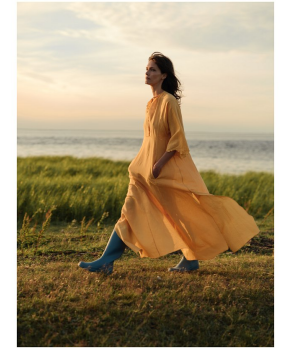

BOSS MODELS

CAPE TOWN

DENNI PARKINSON

Height: 177cm Bust: 90cm Waist: 70cm Hips: 98cm Shoe: 6.5 UK Hair: Light Brown Eyes: Green

BOSS MODELS

CAPE TOWN

DENNI PARKINSON

Height: 177cm Bust: 90cm Waist: 70cm Hips: 98cm Shoe: 6.5 UK Hair: Light Brown Eyes: Green

BOSS MODELS

CAPE TOWN

DENNI PARKINSON

Height: 177cm Bust: 90cm Waist: 70cm Hips: 98cm Shoe: 6.5 UK Hair: Light Brown Eyes: Green