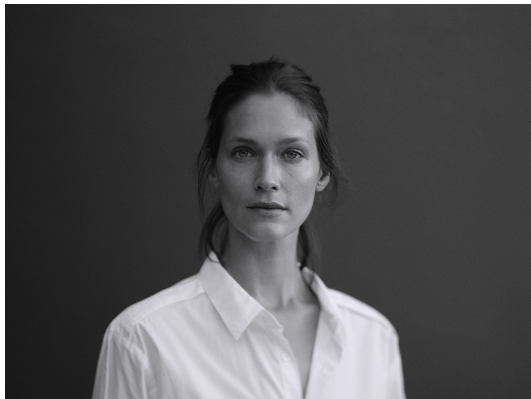

BOSS MODELS

CAPE TOWN

DENNI PARKINSON

Height: 177cm Bust: 90cm Waist: 70cm Hips: 98cm Shoe: 6.5 UK Hair: Light Brown Eyes: Green

BOSS MODELS

CAPE TOWN

DENNI PARKINSON

Height: 177cm Bust: 90cm Waist: 70cm Hips: 98cm Shoe: 6.5 UK Hair: Light Brown Eyes: Green

BOSS MODELS

CAPE TOWN

DENNI PARKINSON

Height: 177cm Bust: 90cm Waist: 70cm Hips: 98cm Shoe: 6.5 UK Hair: Light Brown Eyes: Green