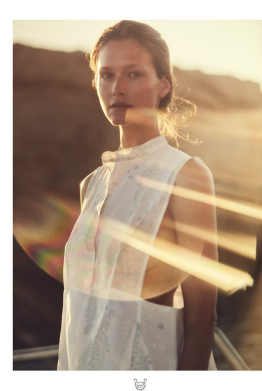

BOSS MODELS

CAPE TOWN

DENNI PARKINSON

Height: 177cm Bust: 90cm Waist: 70cm Hips: 98cm Shoe: 6.5 UK Hair: Light Brown Eyes: Green

BOSS MODELS

CAPE TOWN

DENNI PARKINSON

Height: 177cm Bust: 90cm Waist: 70cm Hips: 98cm Shoe: 6.5 UK Hair: Light Brown Eyes: Green

BOSS MODELS

CAPE TOWN

DENNI PARKINSON

Height: 177cm Bust: 90cm Waist: 70cm Hips: 98cm Shoe: 6.5 UK Hair: Light Brown Eyes: Green