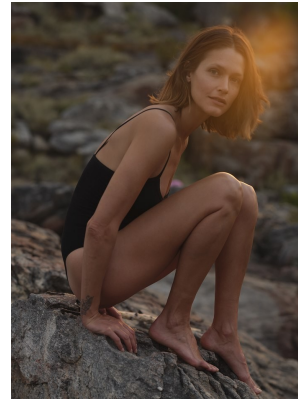

# BOSS MODELS

CAPE TOWN

DENNI PARKINSON

Height: 177cm Bust: 90cm Waist: 70cm Hips: 94cm Shoe: 6.5 UK Hair: Light Brown Eyes: Green

# BOSS MODELS

CAPE TOWN

## DENNI PARKINSON

Height: 177cm Bust: 90cm Waist: 70cm Hips: 94cm Shoe: 6.5 UK Hair: Light Brown Eyes: Green