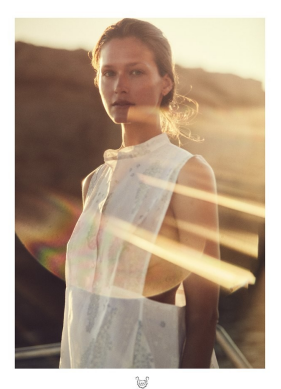

# BOSS MODELS

CAPE TOWN

DENNI PARKINSON

Height: 177cm Bust: 90cm Waist: 70cm Hips: 94cm Shoe: 6.5 UK Hair: Light Brown Eyes: Green

# BOSS MODELS

CAPE TOWN