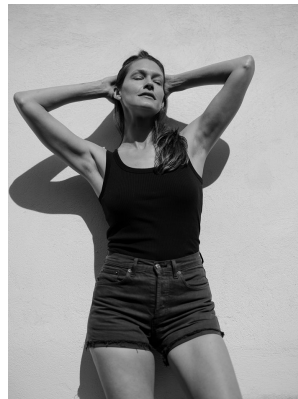

BOSS MODELS

CAPE TOWN

DENNI PARKINSON

Height: 177cm Bust: 90cm Waist: 70cm Hips: 98cm Shoe: 6.5 UK Hair: Light Brown Eyes: Green

BOSS MODELS

CAPE TOWN

DENNI PARKINSON

Height: 177cm Bust: 90cm Waist: 70cm Hips: 98cm Shoe: 6.5 UK Hair: Light Brown Eyes: Green

BOSS MODELS

CAPE TOWN

DENNI PARKINSON

Height: 177cm Bust: 90cm Waist: 70cm Hips: 98cm Shoe: 6.5 UK Hair: Light Brown Eyes: Green