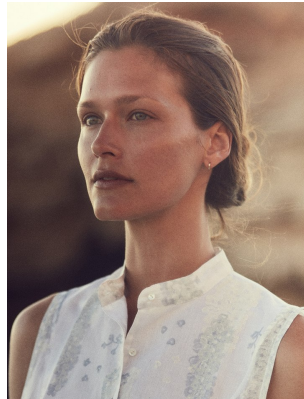

# BOSS MODELS

CAPE TOWN

DENNI PARKINSON

Height: 177cm Bust: 90cm Waist: 70cm Hips: 94cm Shoe: 6.5 UK Hair: Light Brown Eyes: Green

# BOSS MODELS

CAPE TOWN