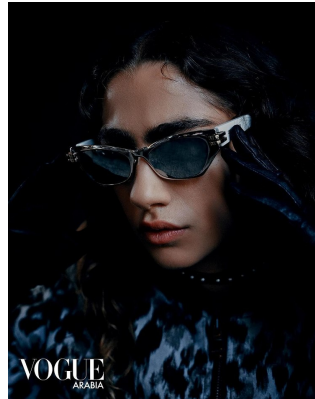

BOSS MODELS

CAPE TOWN

ELIS MOAVEN

Height: 171cm Bust: 81cm Waist: 65cm Hips: 96cm Shoe: 6 UK Hair: Brunette Eyes: Brown

BOSS MODELS

CAPE TOWN

ELIS MOAVEN

Height: 171cm Bust: 81cm Waist: 65cm Hips: 96cm Shoe: 6 UK Hair: Brunette Eyes: Brown