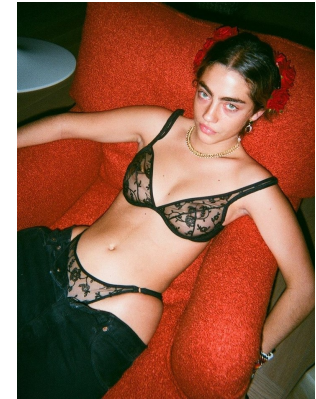

BOSS MODELS

CAPE TOWN

ELIS MOAVEN

Height: 171cm Bust: 81cm Waist: 65cm Hips: 96cm Shoe: 6 UK Hair: Brunette Eyes: Brown

BOSS MODELS

CAPE TOWN

ELIS MOAVEN

Height: 171cm Bust: 81cm Waist: 65cm Hips: 96cm Shoe: 6 UK Hair: Brunette Eyes: Brown