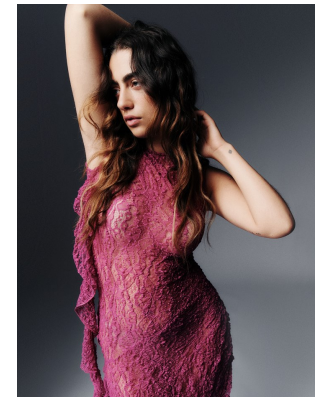

BOSS MODELS

CAPE TOWN

ELIS MOAVEN

Height: 171cm Bust: 81cm Waist: 65cm Hips: 96cm Shoe: 6 UK Hair: Brunette Eyes: Brown

BOSS MODELS

CAPE TOWN

ELIS MOAVEN

Height: 171cm Bust: 81cm Waist: 65cm Hips: 96cm Shoe: 6 UK Hair: Brunette Eyes: Brown