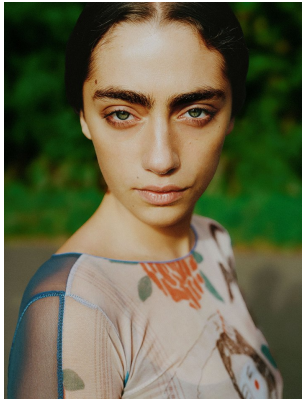

BOSS MODELS

CAPE TOWN

ELIS MOAVEN

Height: 171cm Bust: 81cm Waist: 65cm Hips: 96cm Shoe: 6 UK Hair: Brunette Eyes: Brown

BOSS MODELS

CAPE TOWN

ELIS MOAVEN

Height: 171cm Bust: 81cm Waist: 65cm Hips: 96cm Shoe: 6 UK Hair: Brunette Eyes: Brown