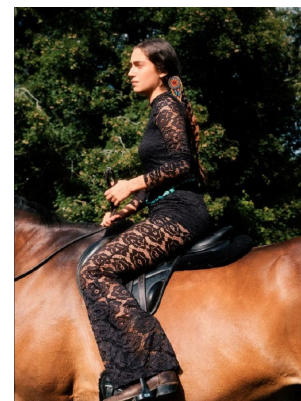

BOSS MODELS

CAPE TOWN

ELIS MOAVEN

Height: 171cm Bust: 81cm Waist: 65cm Hips: 96cm Shoe: 6 UK Hair: Brunette Eyes: Brown

BOSS MODELS

CAPE TOWN

ELIS MOAVEN

Height: 171cm Bust: 81cm Waist: 65cm Hips: 96cm Shoe: 6 UK Hair: Brunette Eyes: Brown