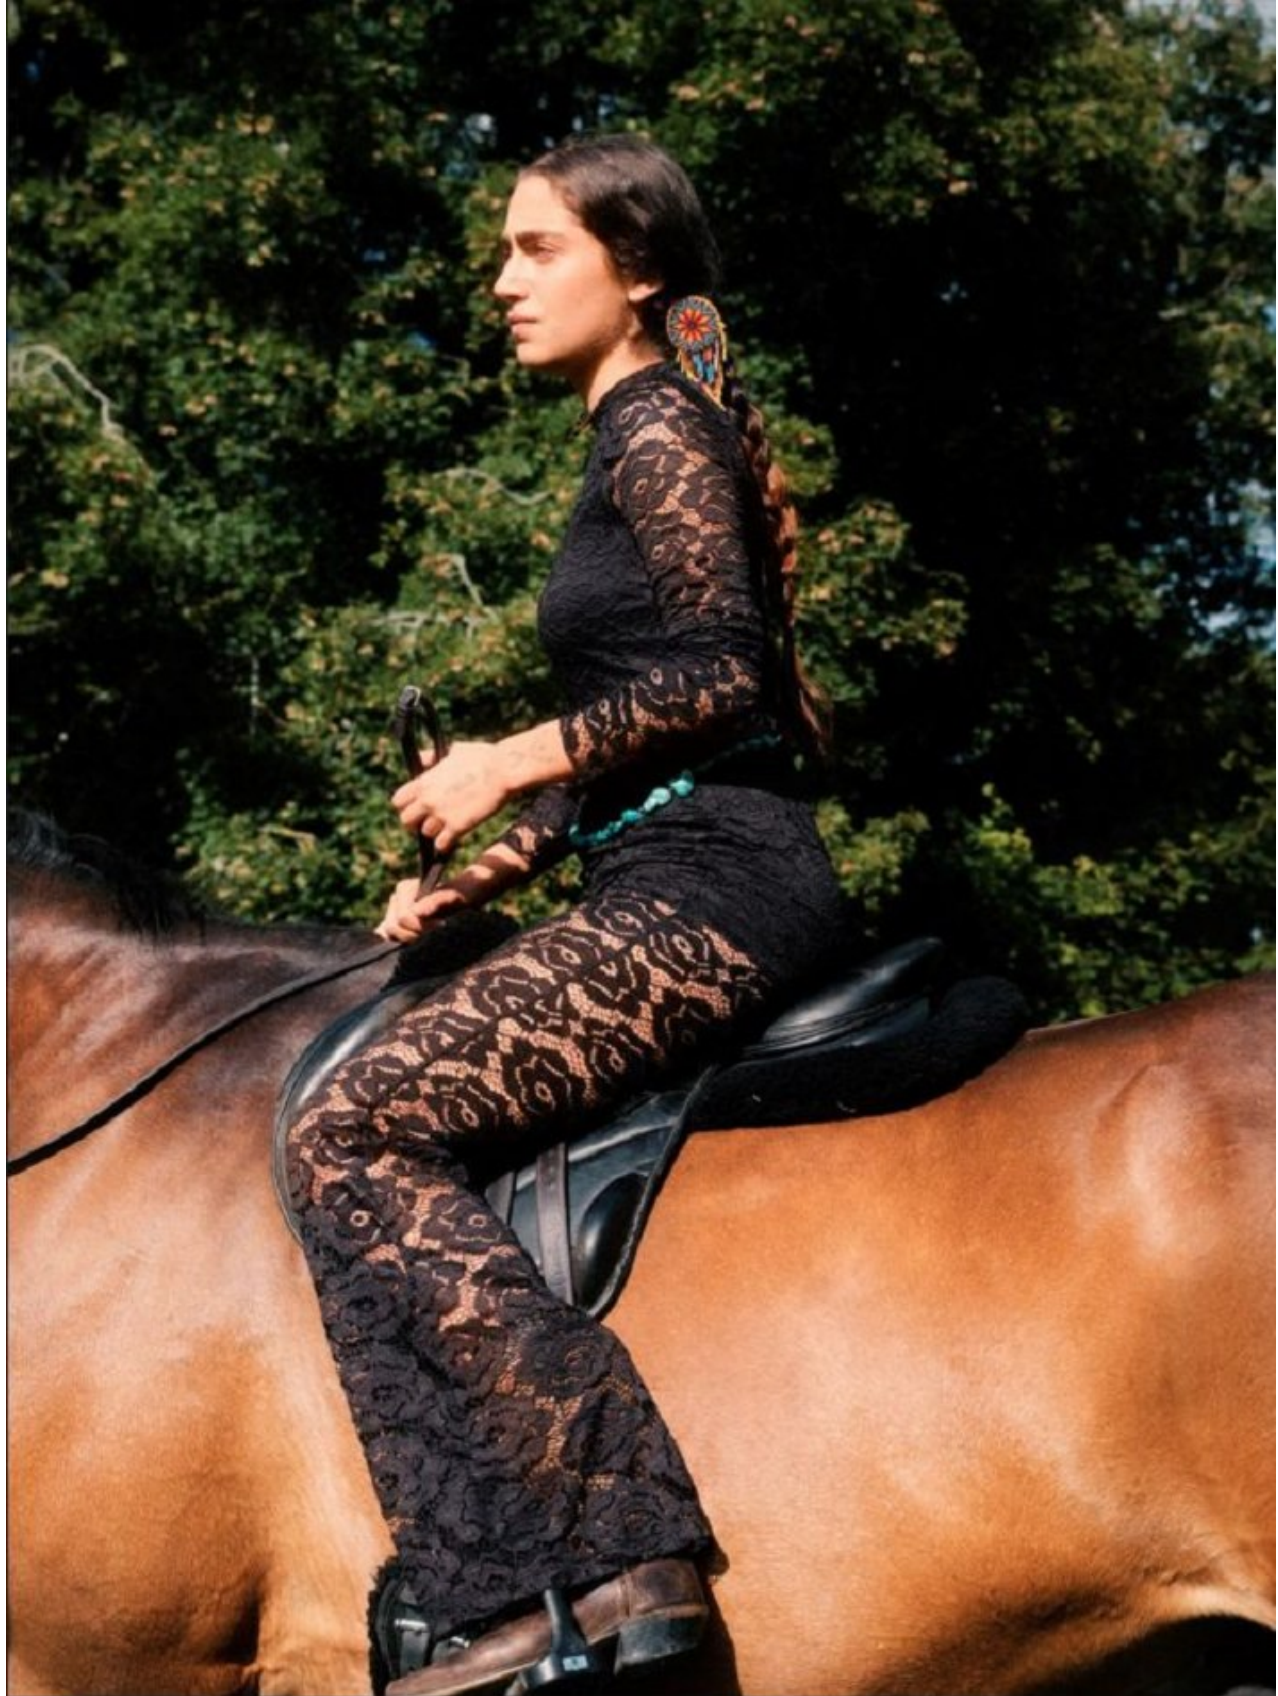

ELIS MOAVEN

BOSS MODELS

CAPE TOWN

Height: 171cm Bust: 81cm Waist: 65cm Hips: 96cm Shoe: 6 UK Hair: Brunette Eyes: Brown