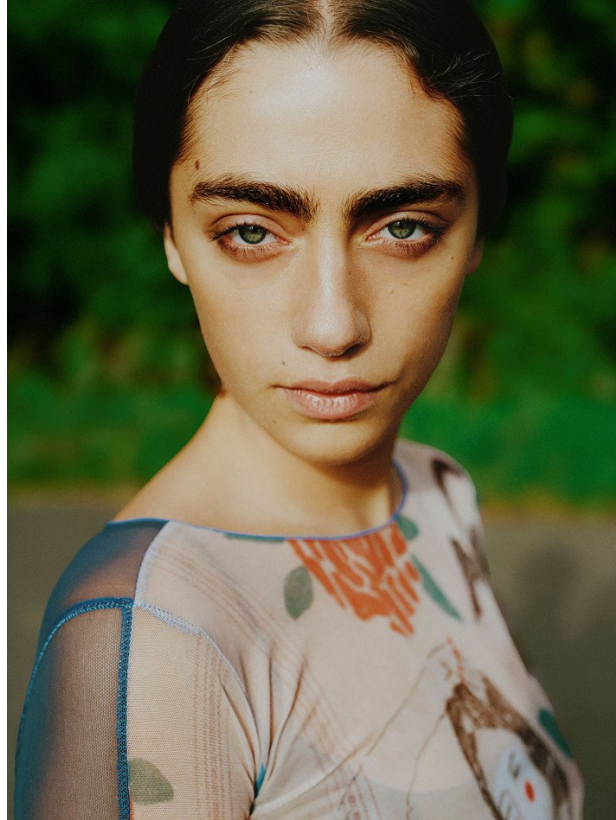

BOSS MODELS

CAPE TOWN

ELIS MOAVEN

Height: 171cm Bust: 81cm Waist: 65cm Hips: 96cm Shoe: 6 UK Hair: Brunette Eyes: Brown

BOSS MODELS

CAPE TOWN

ELIS MOAVEN

Height: 171cm Bust: 81cm Waist: 65cm Hips: 96cm Shoe: 6 UK Hair: Brunette Eyes: Brown