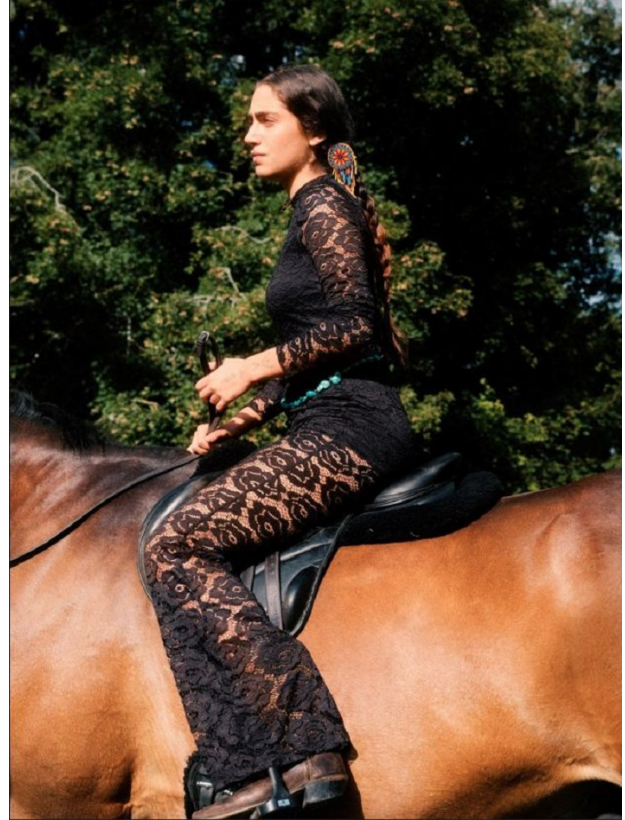

BOSS MODELS

CAPE TOWN

ELIS MOAVEN

Height: 171cm Bust: 81cm Waist: 65cm Hips: 96cm Shoe: 6 UK Hair: Brunette Eyes: Brown