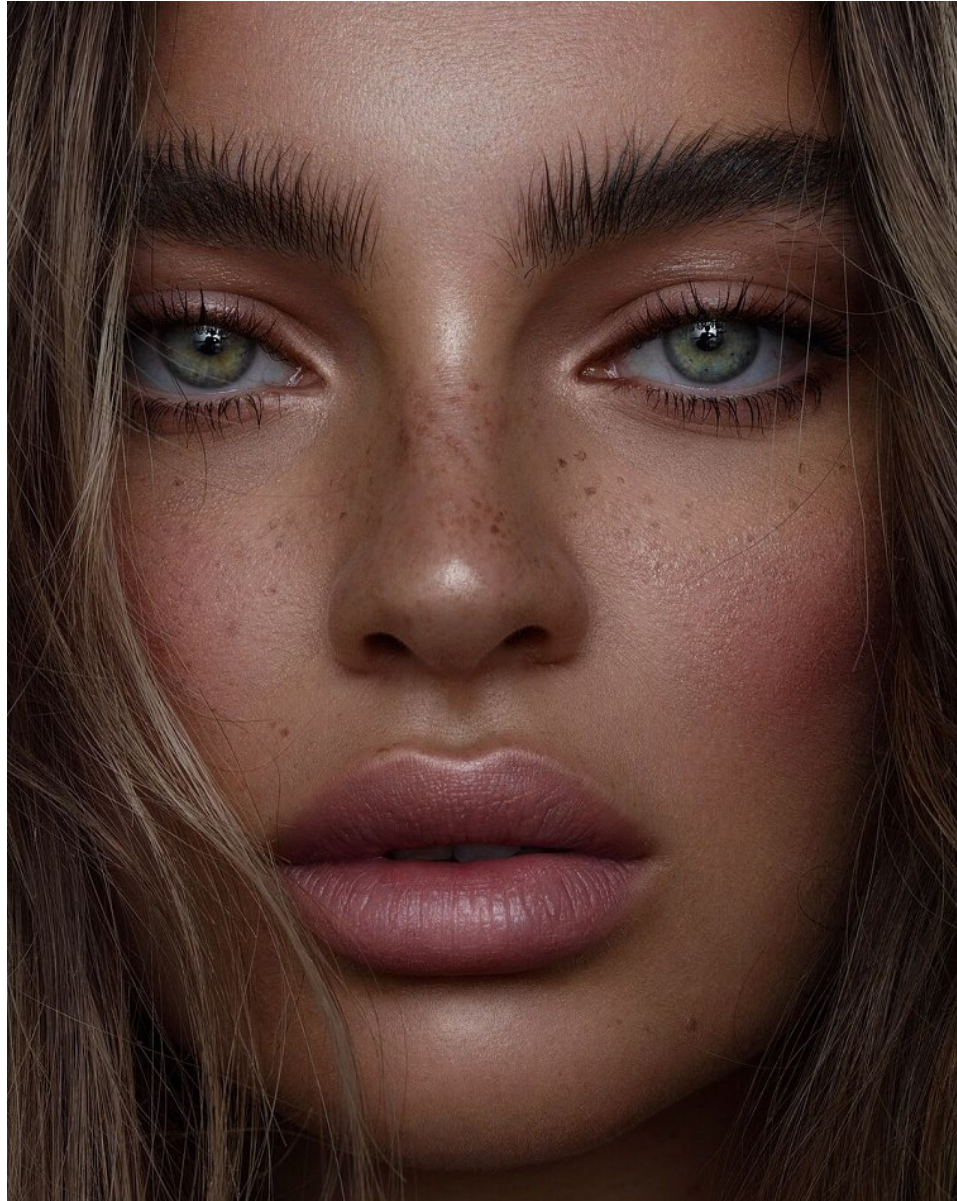

BOSS MODELS

CAPE TOWN

GIGI GRAUL

Height: 171cm Bust: 84cm Waist: 60cm Hips: 88cm Shoe: 6 UK Hair: Brown Eyes: Green

BOSS MODELS

CAPE TOWN

GIGI GRAUL

Height: 171cm Bust: 84cm Waist: 60cm Hips: 88cm Shoe: 6 UK Hair: Brown Eyes: Green