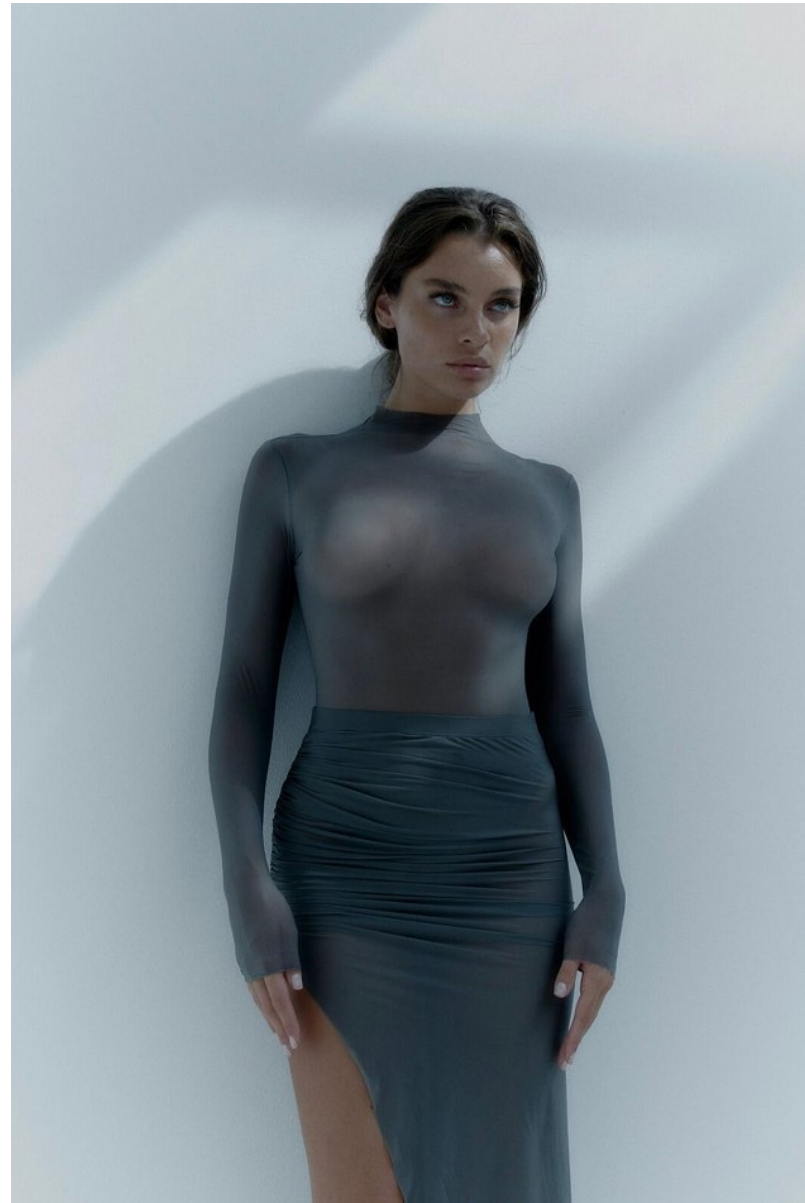

BOSS MODELS

CAPE TOWN

GIGI GRAUL

Height: 171cm Bust: 84cm Waist: 60cm Hips: 88cm Shoe: 6 UK Hair: Brown Eyes: Green

BOSS MODELS

CAPE TOWN

GIGI GRAUL

Height: 171cm Bust: 84cm Waist: 60cm Hips: 88cm Shoe: 6 UK Hair: Brown Eyes: Green