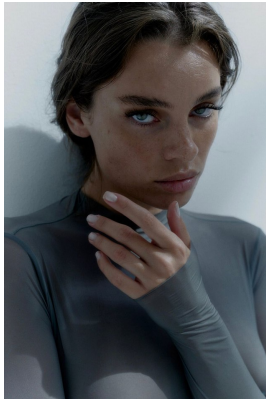

BOSS MODELS

CAPE TOWN

GIGI GRAUL

Height: 171cm Bust: 84cm Waist: 60cm Hips: 88cm Shoe: 6 UK Hair: Brown Eyes: Green

BOSS MODELS

CAPE TOWN

GIGI GRAUL

Height: 171cm Bust: 84cm Waist: 60cm Hips: 88cm Shoe: 6 UK Hair: Brown Eyes: Green