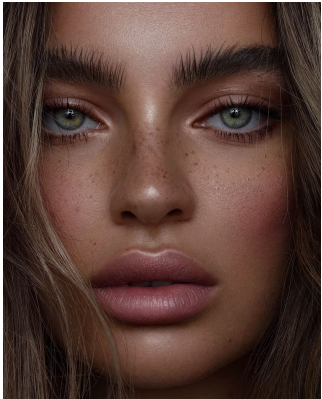

BOSS MODELS

CAPE TOWN

GIGI GRAUL

Height: 171cm Bust: 84cm Waist: 60cm Hips: 88cm Shoe: 6 UK Hair: Brown Eyes: Green

BOSS MODELS

CAPE TOWN

GIGI GRAUL

Height: 171cm Bust: 84cm Waist: 60cm Hips: 88cm Shoe: 6 UK Hair: Brown Eyes: Green