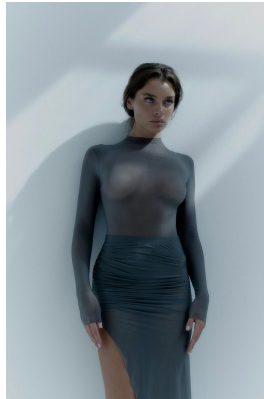

BOSS MODELS

CAPE TOWN

GIGI GRAUL

Height: 171cm Bust: 84cm Waist: 60cm Hips: 88cm Shoe: 6 UK Hair: Brown Eyes: Green

BOSS MODELS

CAPE TOWN

GIGI GRAUL

Height: 171cm Bust: 84cm Waist: 60cm Hips: 88cm Shoe: 6 UK Hair: Brown Eyes: Green