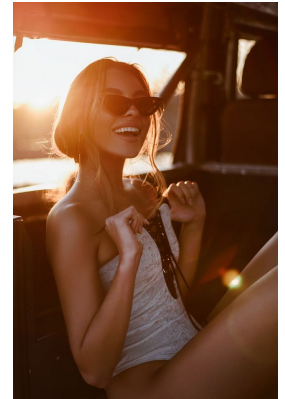

BOSS MODELS

CAPE TOWN

GIGI GRAUL

Height: 171cm Bust: 84cm Waist: 60cm Hips: 88cm Shoe: 6 UK Hair: Brown Eyes: Green

BOSS MODELS

CAPE TOWN

GIGI GRAUL

Height: 171cm Bust: 84cm Waist: 60cm Hips: 88cm Shoe: 6 UK Hair: Brown Eyes: Green