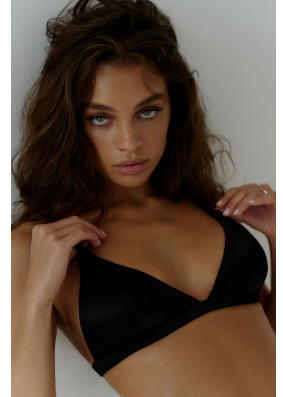

BOSS MODELS

CAPE TOWN

GIGI GRAUL

Height: 171cm Bust: 84cm Waist: 60cm Hips: 88cm Shoe: 6 UK Hair: Brown Eyes: Green

BOSS MODELS

CAPE TOWN

GIGI GRAUL

Height: 171cm Bust: 84cm Waist: 60cm Hips: 88cm Shoe: 6 UK Hair: Brown Eyes: Green