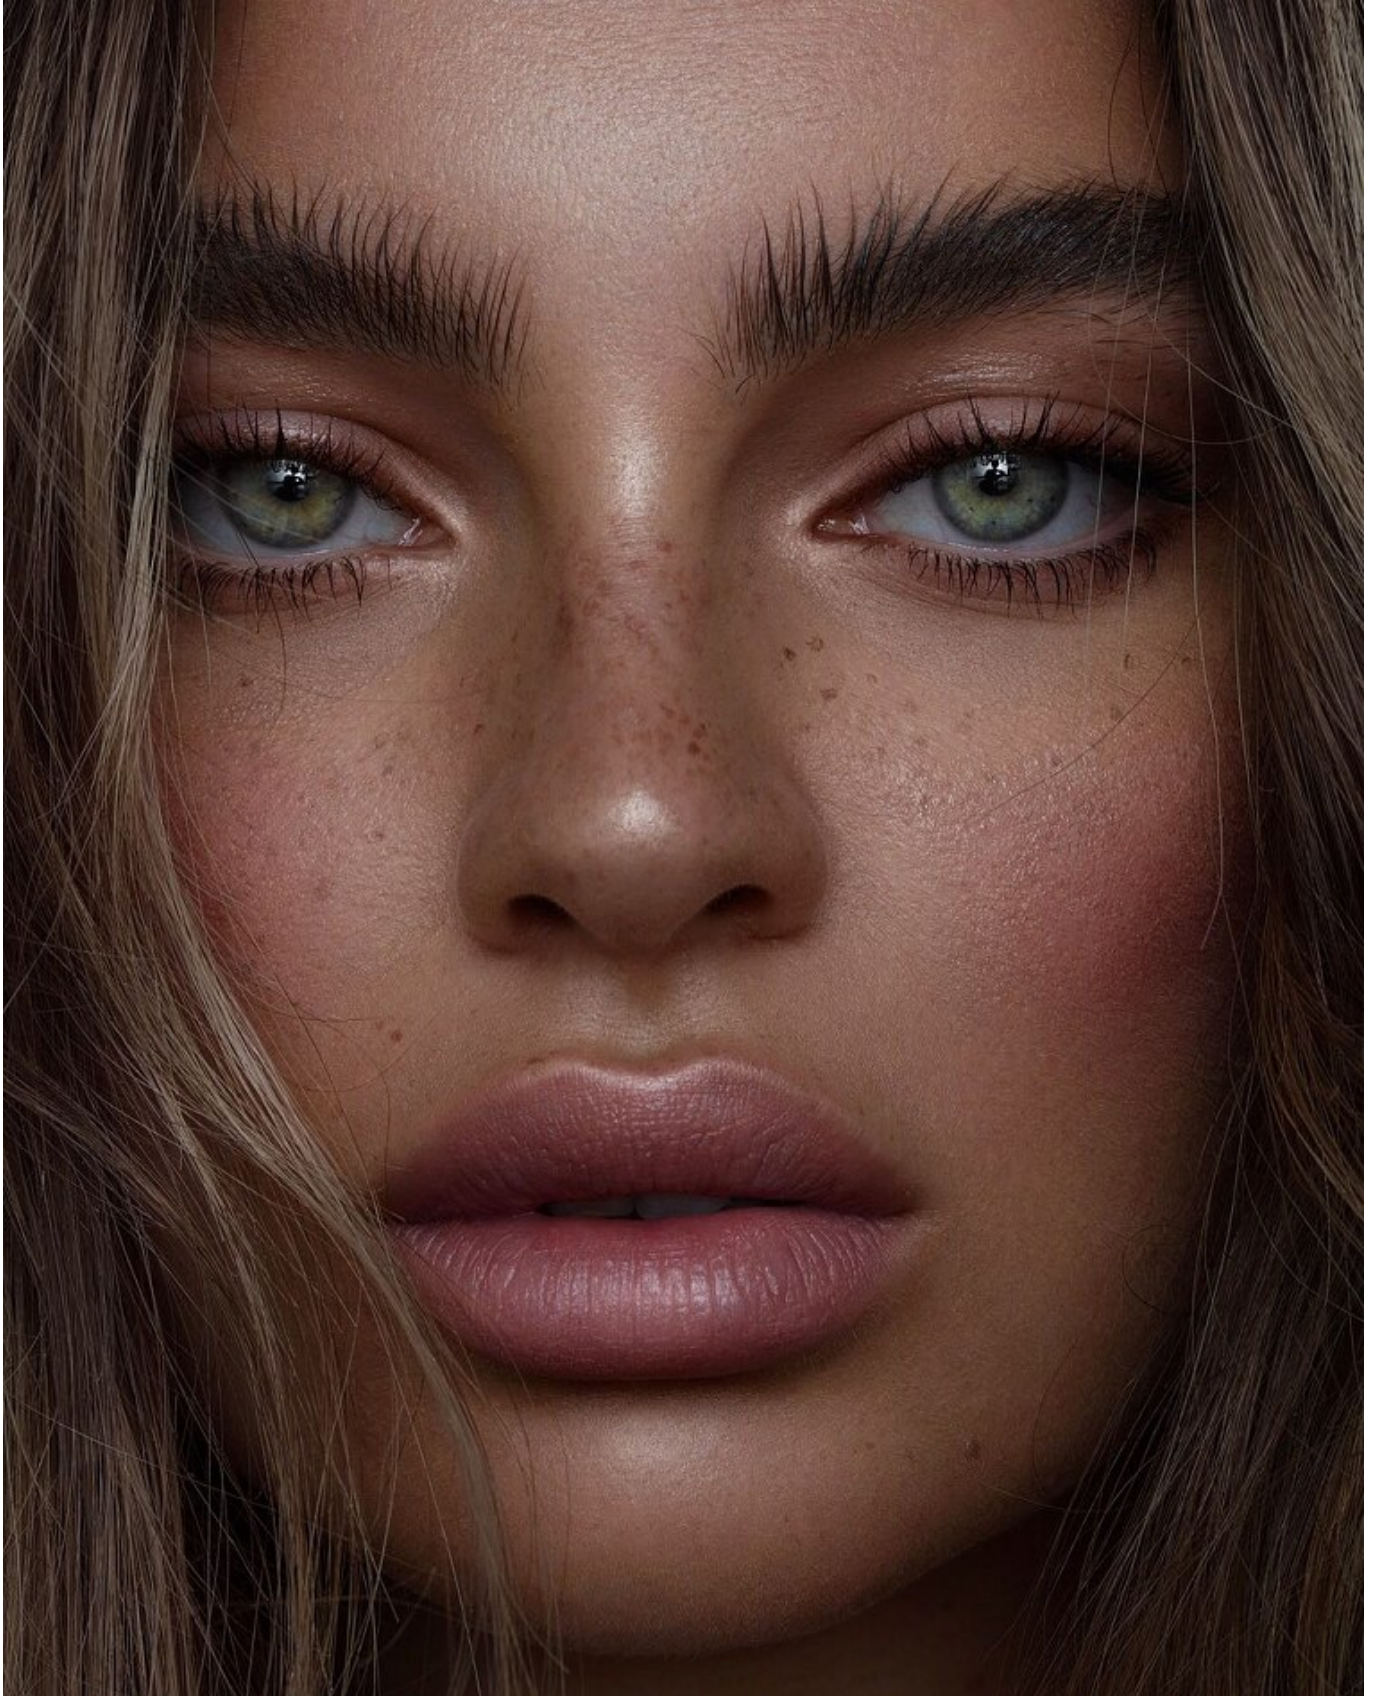

# BOSS MODELS

CAPE TOWN

GIGI GRAUL

Height: 171cm Bust: 84cm Waist: 60cm Hips: 88cm Shoe: 6 UK Hair: Brown Eyes: Green