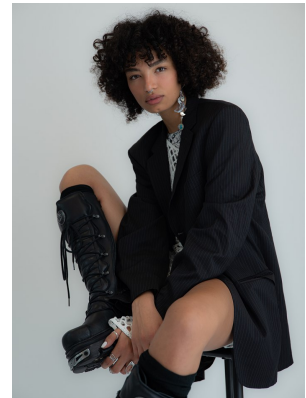

BOSS MODELS

CAPE TOWN

MARIAM ABDALLAH

Height: 179cm Bust: 78cm Waist: 63cm Hips: 95cm Shoe: 7 UK Hair: Brown Eyes: Hazel