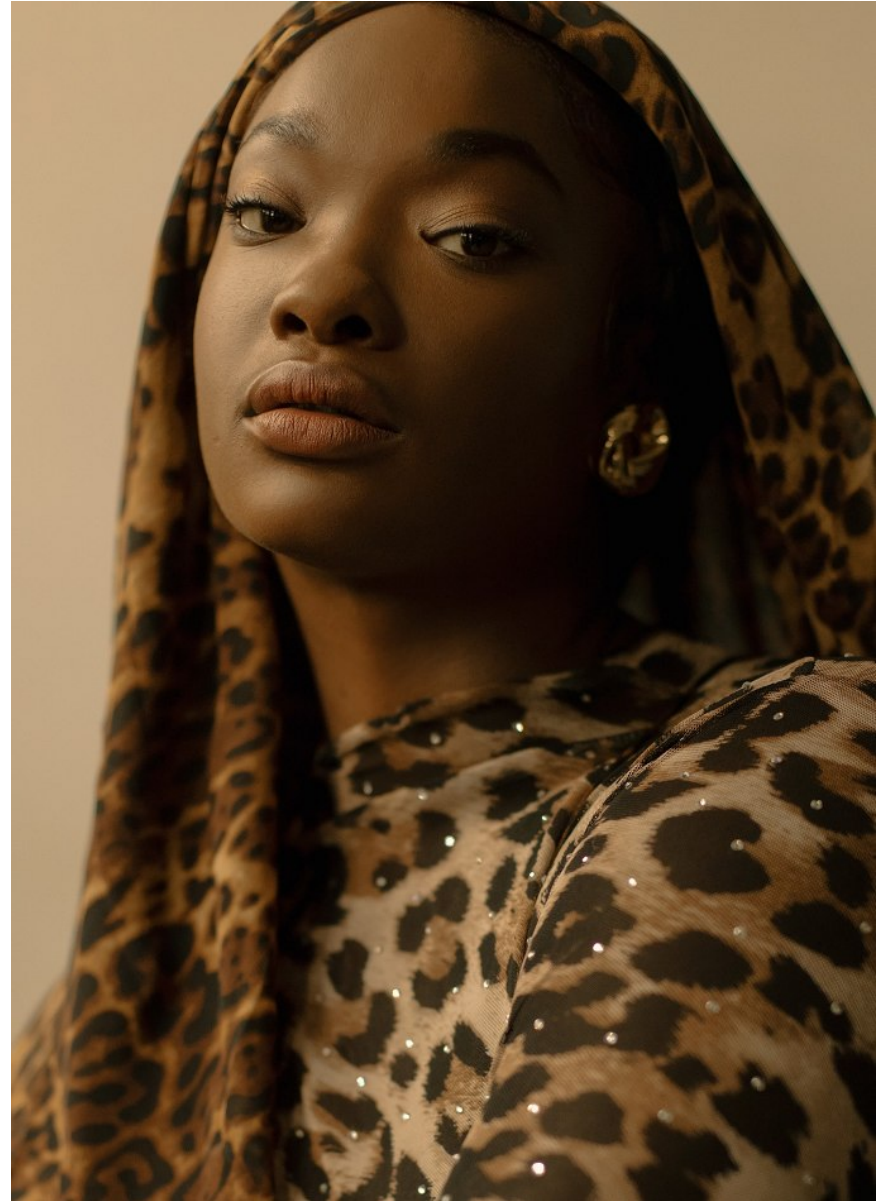

BOSS MODELS

CAPE TOWN

GRACE BROWN

Height: 179cm Bust: 110cm Waist: 85cm Hips: 112cm Shoe: 7 UK Hair: Brown Eyes: Brown

BOSS MODELS

CAPE TOWN

GRACE BROWN

Height: 179cm Bust: 110cm Waist: 85cm Hips: 112cm Shoe: 7 UK Hair: Brown Eyes: Brown