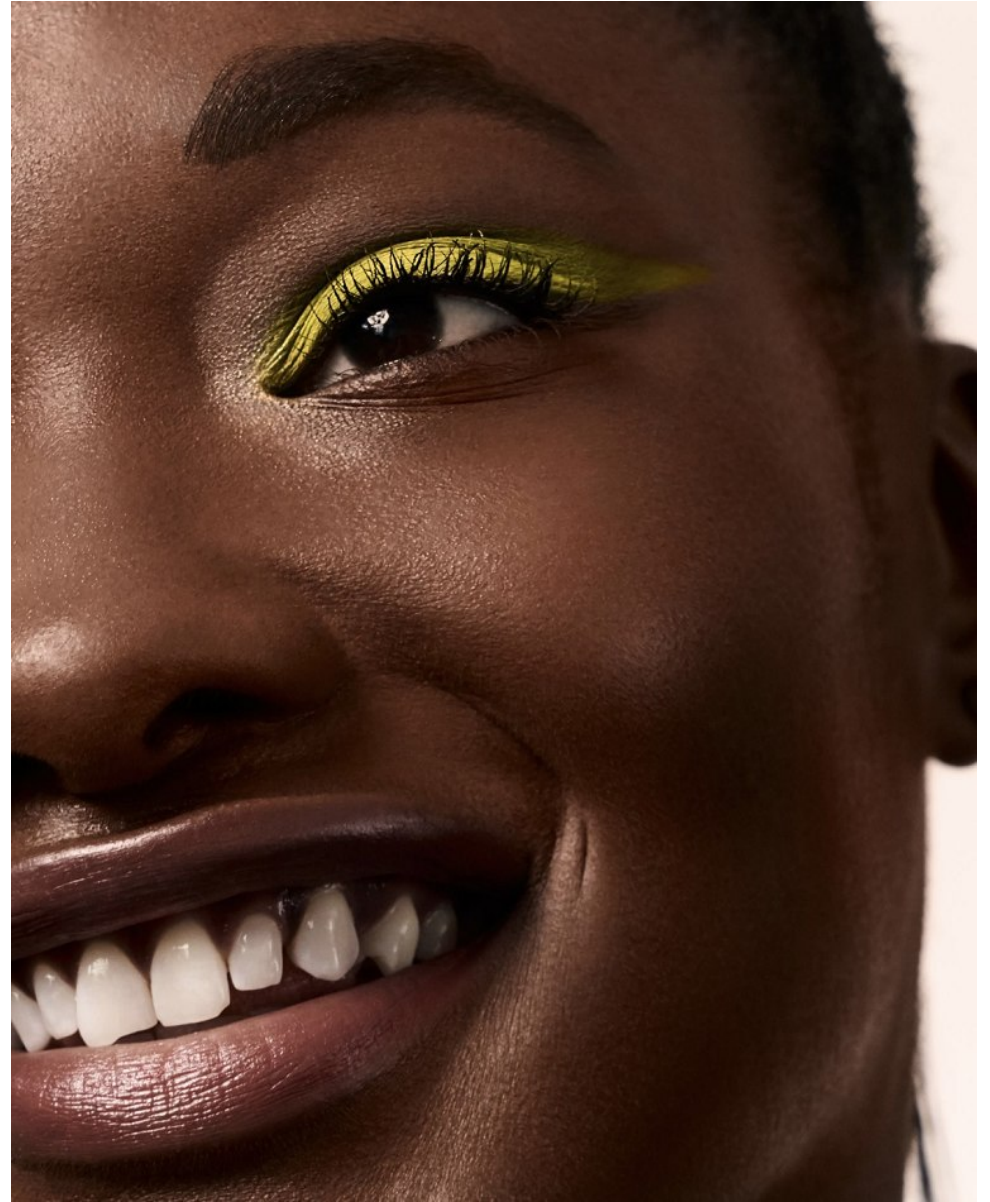

BOSS MODELS

CAPE TOWN

GRACE BROWN

Height: 179cm Bust: 110cm Waist: 85cm Hips: 112cm Shoe: 7 UK Hair: Brown Eyes: Brown