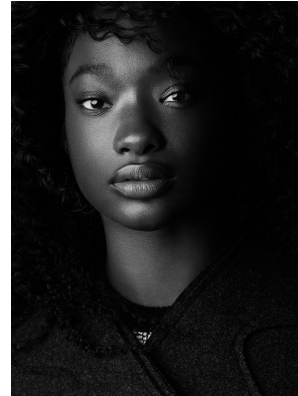

# BOSS MODELS

CAPE TOWN

## GRACE BROWN

Height: 179cm Bust: 110cm Waist: 85cm Hips: 112cm Shoe: 7 UK Hair: Brown Eyes: Brown