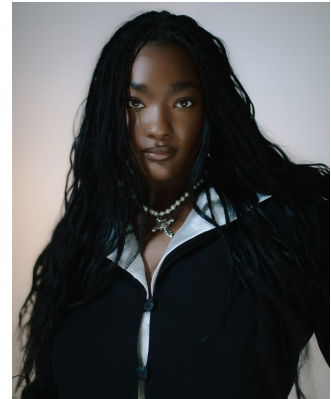

# BOSS MODELS

CAPE TOWN

## GRACE BROWN

Height: 179cm Bust: 110cm Waist: 85cm Hips: 112cm Shoe: 7 UK Hair: Brown Eyes: Brown