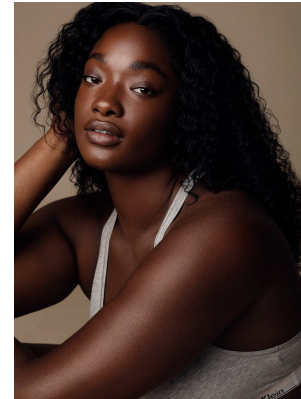

# BOSS MODELS

CAPE TOWN

## GRACE BROWN

Height: 179cm Bust: 110cm Waist: 85cm Hips: 112cm Shoe: 7 UK Hair: Brown Eyes: Brown