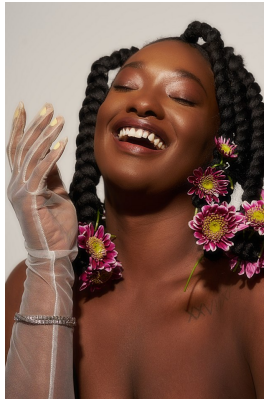

# BOSS MODELS

CAPE TOWN

## GRACE BROWN

Height: 179cm Bust: 110cm Waist: 85cm Hips: 112cm Shoe: 7 UK Hair: Brown Eyes: Brown