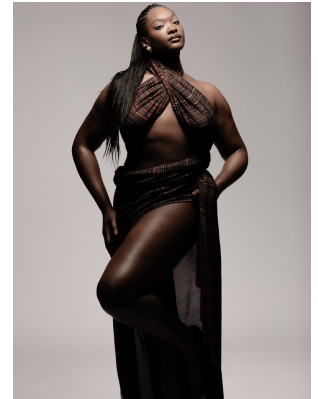

# BOSS MODELS

CAPE TOWN

## GRACE BROWN

Height: 179cm Bust: 110cm Waist: 85cm Hips: 112cm Shoe: 7 UK Hair: Brown Eyes: Brown