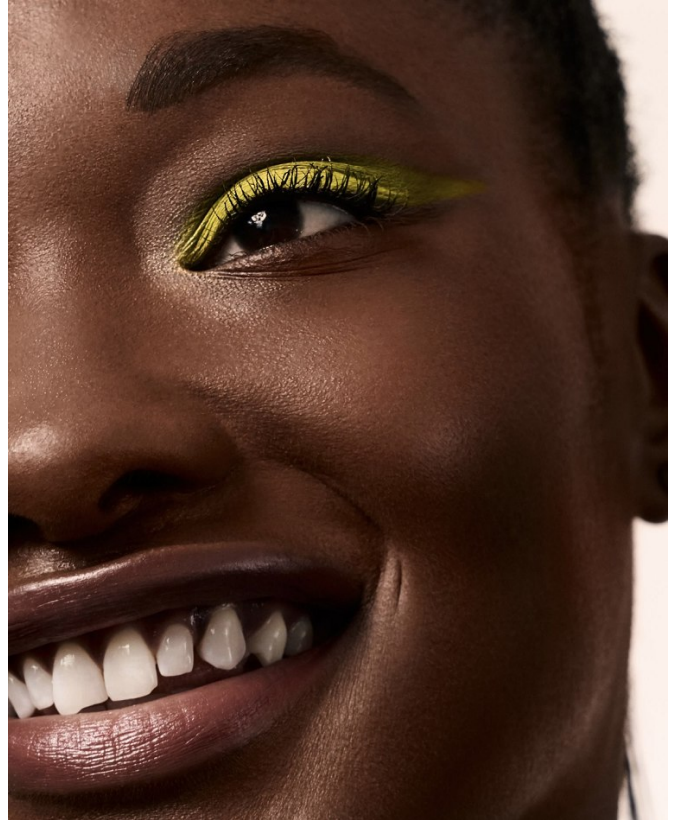

BOSS MODELS

CAPE TOWN

GRACE BROWN

Height: 179cm Bust: 110cm Waist: 85cm Hips: 112cm Shoe: 7 UK Hair: Brown Eyes: Brown

BOSS MODELS

CAPE TOWN

GRACE BROWN

Height: 179cm Bust: 110cm Waist: 85cm Hips: 112cm Shoe: 7 UK Hair: Brown Eyes: Brown

BOSS MODELS

CAPE TOWN

GRACE BROWN

Height: 179cm Bust: 110cm Waist: 85cm Hips: 112cm Shoe: 7 UK Hair: Brown Eyes: Brown