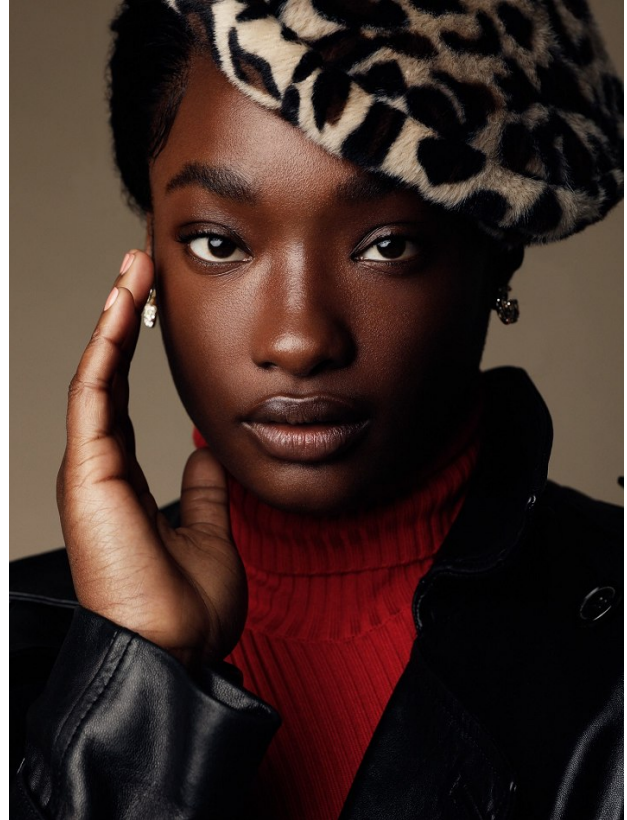

BOSS MODELS

CAPE TOWN

GRACE BROWN

Height: 179cm Bust: 110cm Waist: 85cm Hips: 112cm Shoe: 7 UK Hair: Brown Eyes: Brown

BOSS MODELS

CAPE TOWN

GRACE BROWN

Height: 179cm Bust: 110cm Waist: 85cm Hips: 112cm Shoe: 7 UK Hair: Brown Eyes: Brown