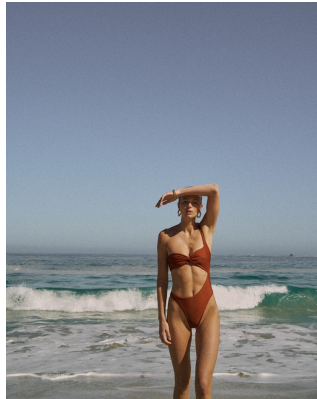

# BOSS MODELS

CAPE TOWN

## ANAIS GARNIER

Height: 175cm Bust: 89cm Waist: 60cm Hips: 94cm Shoe: 6 UK Hair: Blonde Eyes: Blue/Grey