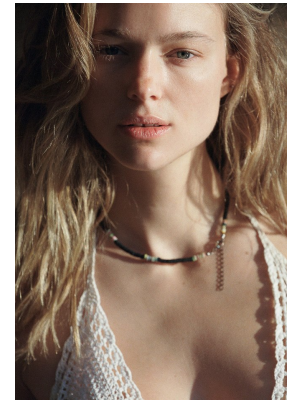

# BOSS MODELS

CAPE TOWN

## ANAIS GARNIER

Height: 175cm Bust: 89cm Waist: 60cm Hips: 94cm Shoe: 6 UK Hair: Blonde Eyes: Blue/Grey