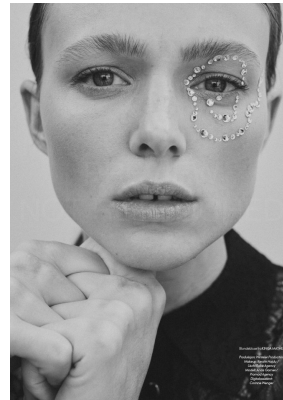

# BOSS MODELS

CAPE TOWN

## ANAIS GARNIER

Height: 175cm Bust: 89cm Waist: 60cm Hips: 94cm Shoe: 6 UK Hair: Blonde Eyes: Blue/Grey