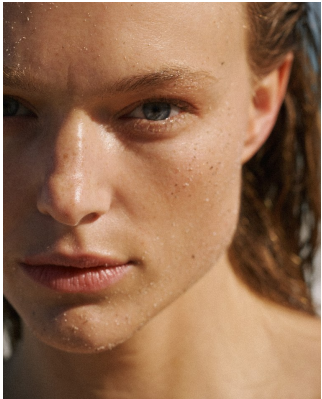

# BOSS MODELS

CAPE TOWN

## ANAIS GARNIER

Height: 175cm Bust: 89cm Waist: 60cm Hips: 94cm Shoe: 6 UK Hair: Blonde Eyes: Blue/Grey