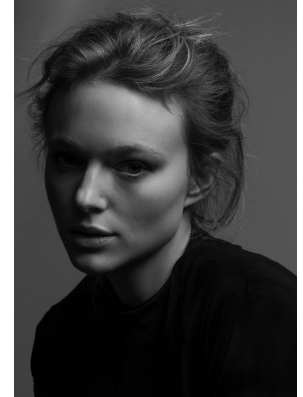

# BOSS MODELS

CAPE TOWN

## ANAIS GARNIER

Height: 175cm Bust: 89cm Waist: 60cm Hips: 94cm Shoe: 6 UK Hair: Blonde Eyes: Blue/Grey