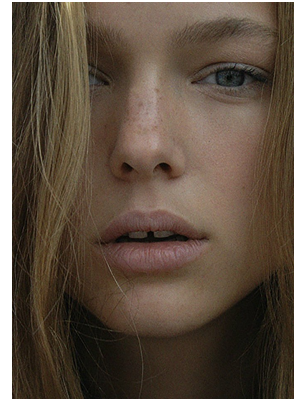

# BOSS MODELS

CAPE TOWN

## ANAIS GARNIER

Height: 175cm Bust: 89cm Waist: 60cm Hips: 94cm Shoe: 6 UK Hair: Blonde Eyes: Blue/Grey