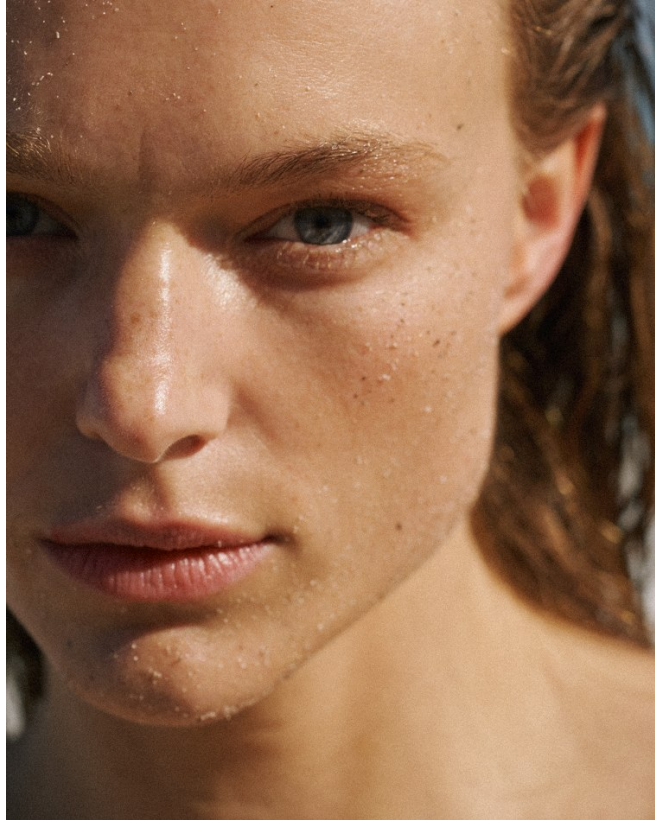

# BOSS MODELS

CAPE TOWN

**ANAIS GARNIER**

Height: 175cm Bust: 89cm Waist: 60cm Hips: 94cm Shoe: 6 UK Hair: Blonde Eyes: Blue/Grey

# BOSS MODELS

CAPE TOWN