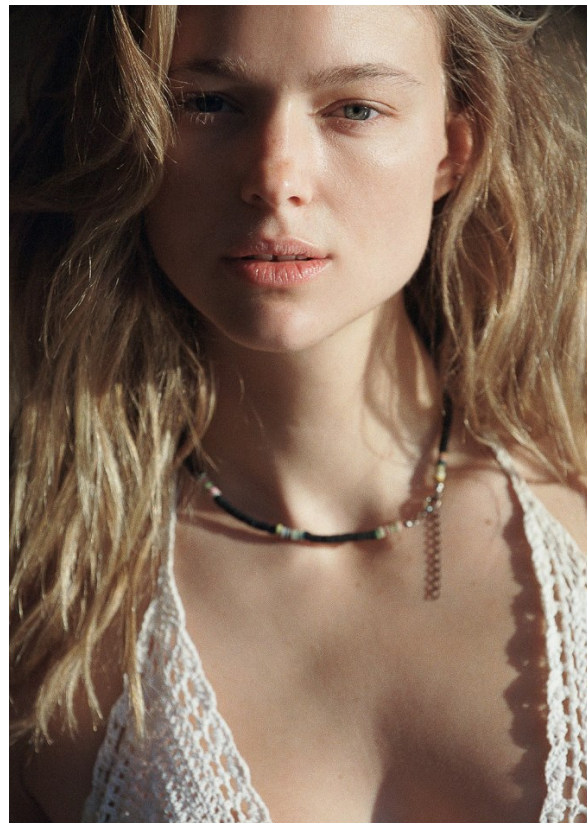

BOSS MODELS

CAPE TOWN

ANAIIS GARNIER

Height: 175cm Bust: 89cm Waist: 60cm Hips: 94cm Shoe: 6 UK Hair: Blonde Eyes: Blue/Grey