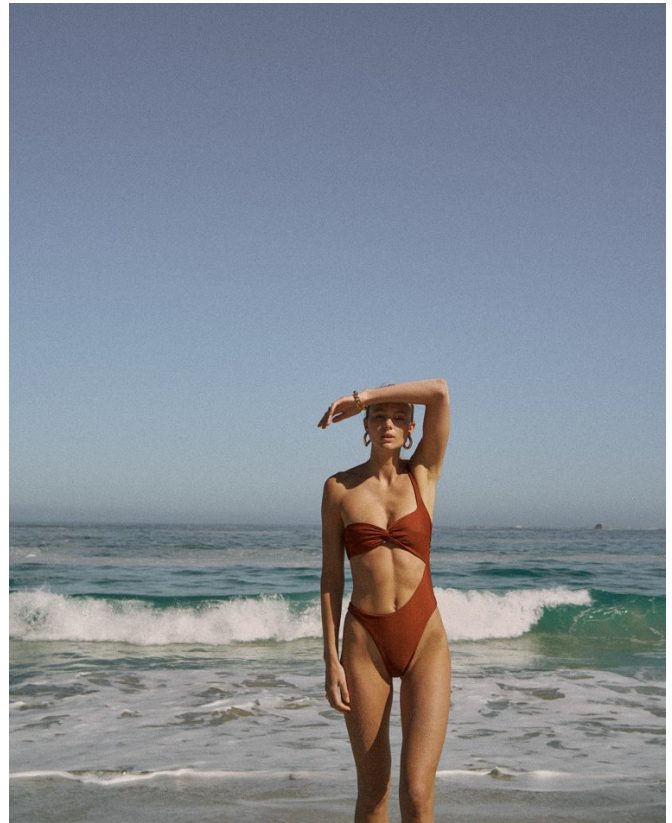

# BOSS MODELS

CAPE TOWN

**ANAIS GARNIER**

Height: 175cm Bust: 89cm Waist: 60cm Hips: 94cm Shoe: 6 UK Hair: Blonde Eyes: Blue/Grey

## ANAIIS GARNIER

Height: 175cm Bust: 89cm Waist: 60cm Hips: 94cm Shoe: 6 UK Hair: Blonde Eyes: Blue/Grey