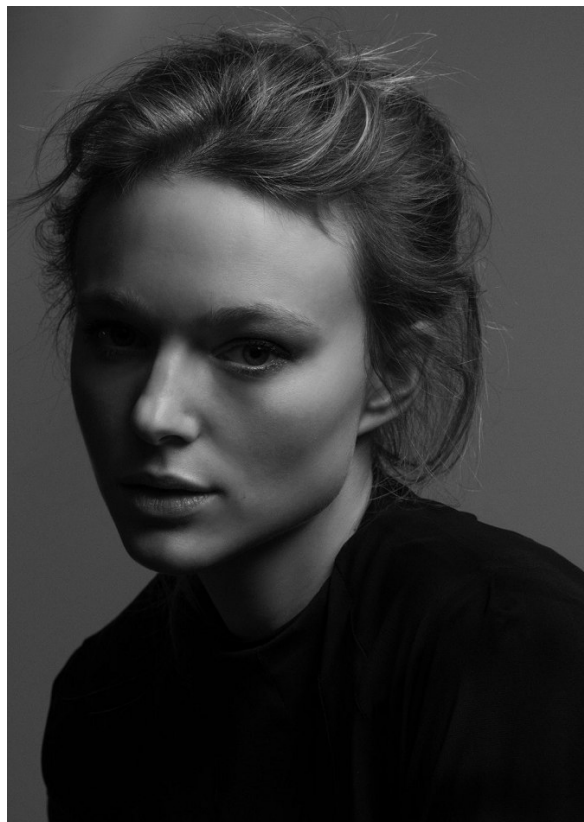

ANAIS GARNIER

BOSS MODELS

CAPE TOWN

ANAIS GARNIER

Height: 175cm Bust: 89cm Waist: 60cm Hips: 94cm Shoe: 6 UK Hair: Blonde Eyes: Blue/Grey