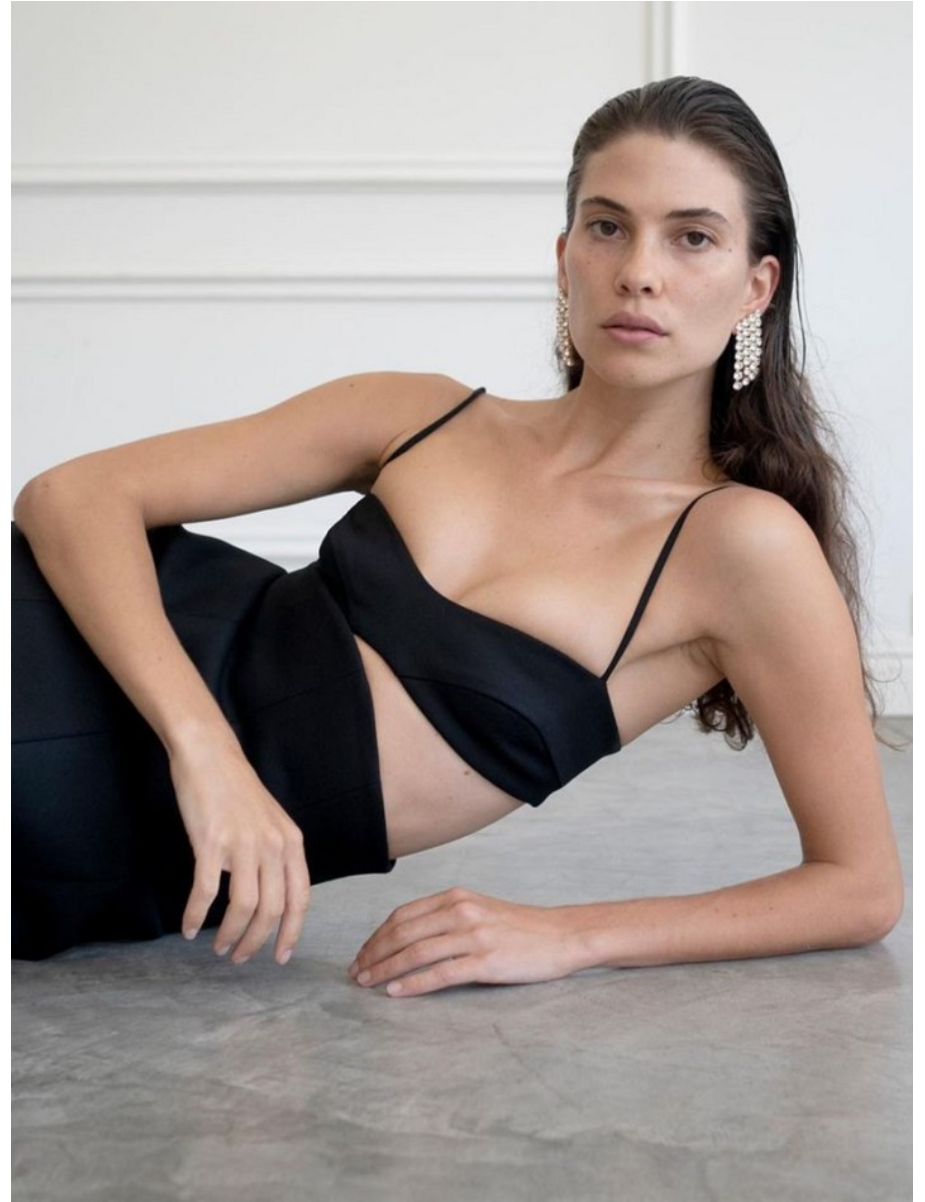

BOSS MODELS

CAPE TOWN

COURTNEY ALLEN

Height: 171cm Bust: 86cm Waist: 70cm Hips: 95cm Shoe: 6 UK Hair: Dark Brown Eyes: Brown