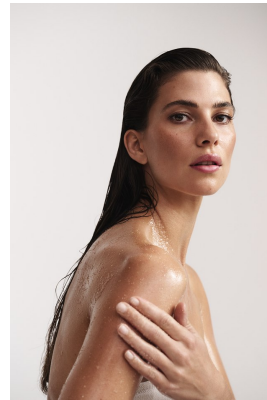

BOSS MODELS

CAPE TOWN

COURTNEY ALLEN

Height: 171cm Bust: 86cm Waist: 70cm Hips: 95cm Shoe: 6 UK Hair: Dark Brown Eyes: Brown

BOSS MODELS

CAPE TOWN

COURTNEY ALLEN

Height: 171cm Bust: 86cm Waist: 70cm Hips: 95cm Shoe: 6 UK Hair: Dark Brown Eyes: Brown

BOSS MODELS

CAPE TOWN

COURTNEY ALLEN

Height: 171cm Bust: 86cm Waist: 70cm Hips: 95cm Shoe: 6 UK Hair: Dark Brown Eyes: Brown