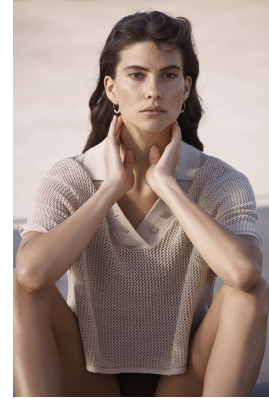

BOSS MODELS

CAPE TOWN

COURTNEY ALLEN

Height: 171cm Bust: 86cm Waist: 70cm Hips: 95cm Shoe: 6 UK Hair: Dark Brown Eyes: Brown

BOSS MODELS

CAPE TOWN

COURTNEY ALLEN

Height: 171cm Bust: 86cm Waist: 70cm Hips: 95cm Shoe: 6 UK Hair: Dark Brown Eyes: Brown

BOSS MODELS

CAPE TOWN

COURTNEY ALLEN

Height: 171cm Bust: 86cm Waist: 70cm Hips: 95cm Shoe: 6 UK Hair: Dark Brown Eyes: Brown