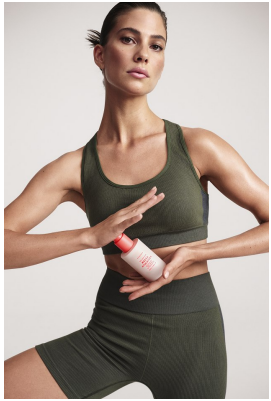

BOSS MODELS

CAPE TOWN

COURTNEY ALLEN

Height: 171cm Bust: 86cm Waist: 70cm Hips: 95cm Shoe: 6 UK Hair: Dark Brown Eyes: Brown

BOSS MODELS

CAPE TOWN

COURTNEY ALLEN

Height: 171cm Bust: 86cm Waist: 70cm Hips: 95cm Shoe: 6 UK Hair: Dark Brown Eyes: Brown

BOSS MODELS

CAPE TOWN

COURTNEY ALLEN

Height: 171cm Bust: 86cm Waist: 70cm Hips: 95cm Shoe: 6 UK Hair: Dark Brown Eyes: Brown