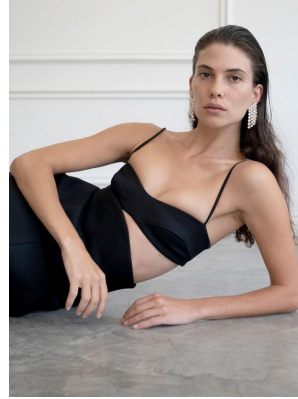

BOSS MODELS

CAPE TOWN

COURTNEY ALLEN

Height: 171cm Bust: 86cm Waist: 70cm Hips: 95cm Shoe: 6 UK Hair: Dark Brown Eyes: Brown

BOSS MODELS

CAPE TOWN

COURTNEY ALLEN

Height: 171cm Bust: 86cm Waist: 70cm Hips: 95cm Shoe: 6 UK Hair: Dark Brown Eyes: Brown

BOSS MODELS

CAPE TOWN

COURTNEY ALLEN

Height: 171cm Bust: 86cm Waist: 70cm Hips: 95cm Shoe: 6 UK Hair: Dark Brown Eyes: Brown