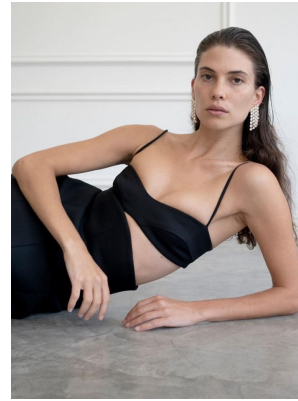

BOSS MODELS

CAPE TOWN

COURTNEY ALLEN

Height: 171cm Bust: 86cm Waist: 70cm Hips: 95cm Shoe: 6 UK Hair: Dark Brown Eyes: Brown

BOSS MODELS

CAPE TOWN

COURTNEY ALLEN

Height: 171cm Bust: 86cm Waist: 70cm Hips: 95cm Shoe: 6 UK Hair: Dark Brown Eyes: Brown

BOSS MODELS

CAPE TOWN

COURTNEY ALLEN

Height: 171cm Bust: 86cm Waist: 70cm Hips: 95cm Shoe: 6 UK Hair: Dark Brown Eyes: Brown