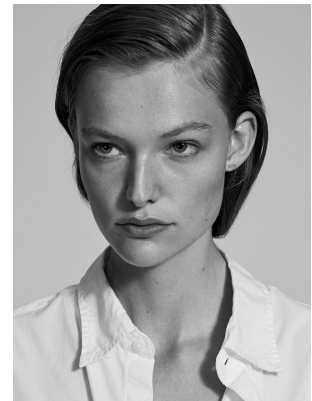

# BOSS MODELS

CAPE TOWN

SARA VAN DER HOEK

Height: 180cm Bust: 80cm Waist: 68cm Hips: 97cm Shoe: 7.5 UK Hair: Dark Blonde Eyes: Blue

# BOSS MODELS

CAPE TOWN

## SARA VAN DER HOEK

Height: 180cm Bust: 80cm Waist: 68cm Hips: 97cm Shoe: 7.5 UK Hair: Dark Blonde Eyes: Blue