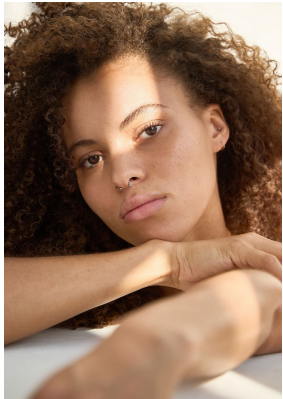

BOSS MODELS

CAPE TOWN

LEO AIMEE

Height: 179cm Bust: 91cm Waist: 61cm Hips: 91cm Shoe: 6.5 UK Hair: Brown Eyes: Brown

BOSS MODELS

CAPE TOWN

LEO AIMEE

Height: 179cm Bust: 91cm Waist: 61cm Hips: 91cm Shoe: 6.5 UK Hair: Brown Eyes: Brown