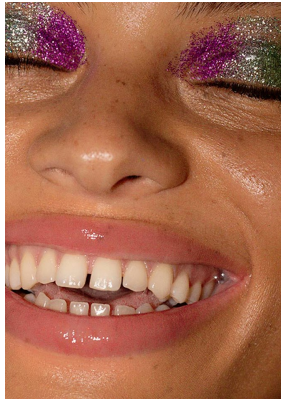

BOSS MODELS

CAPE TOWN

LEO AIMEE

Height: 179cm Bust: 91cm Waist: 61cm Hips: 91cm Shoe: 6.5 UK Hair: Brown Eyes: Brown

BOSS MODELS

CAPE TOWN

LEO AIMEE

Height: 179cm Bust: 91cm Waist: 61cm Hips: 91cm Shoe: 6.5 UK Hair: Brown Eyes: Brown