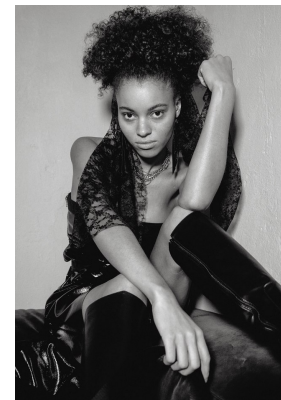

BOSS MODELS

CAPE TOWN

LEO AIMEE

Height: 179cm Bust: 91cm Waist: 61cm Hips: 91cm Shoe: 6.5 UK Hair: Brown Eyes: Brown

BOSS MODELS

CAPE TOWN

LEO AIMEE

Height: 179cm Bust: 91cm Waist: 61cm Hips: 91cm Shoe: 6.5 UK Hair: Brown Eyes: Brown