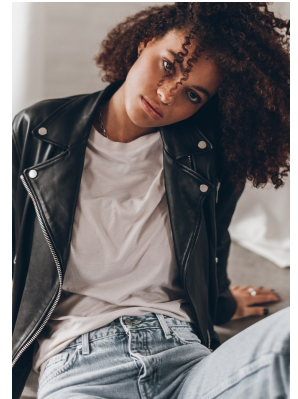

BOSS MODELS

CAPE TOWN

LEO AIMEE

Height: 179cm Bust: 91cm Waist: 61cm Hips: 91cm Shoe: 6.5 UK Hair: Brown Eyes: Brown

BOSS MODELS

CAPE TOWN

LEO AIMEE

Height: 179cm Bust: 91cm Waist: 61cm Hips: 91cm Shoe: 6.5 UK Hair: Brown Eyes: Brown