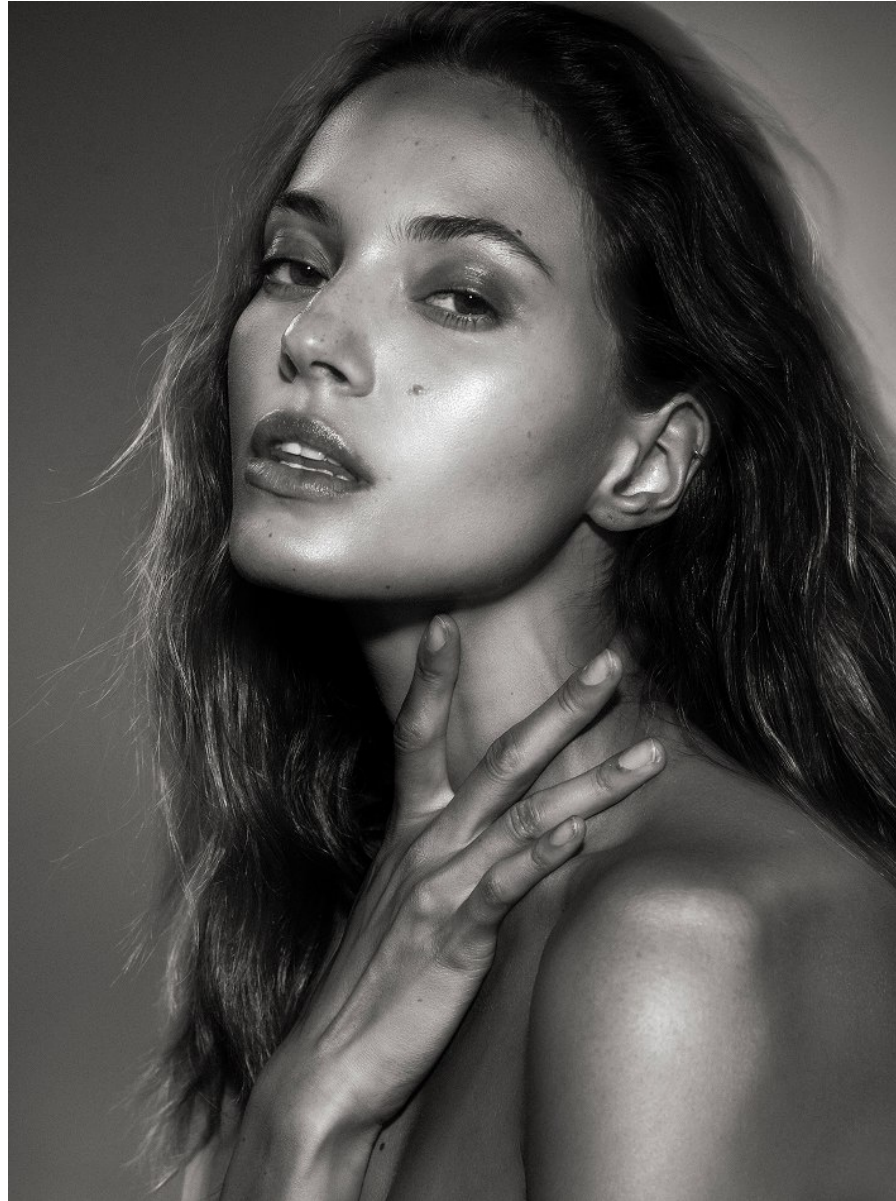

BOSS MODELS

CAPE TOWN

MARISA DOS SANTOS

Height: 178cm Bust: 86cm Waist: 64cm Hips: 90cm Shoe: 6.5 UK Hair: Dark Brown Eyes: Hazel

BOSS MODELS

CAPE TOWN

MARISA DOS SANTOS

Height: 178cm Bust: 86cm Waist: 64cm Hips: 90cm Shoe: 6.5 UK Hair: Dark Brown Eyes: Hazel