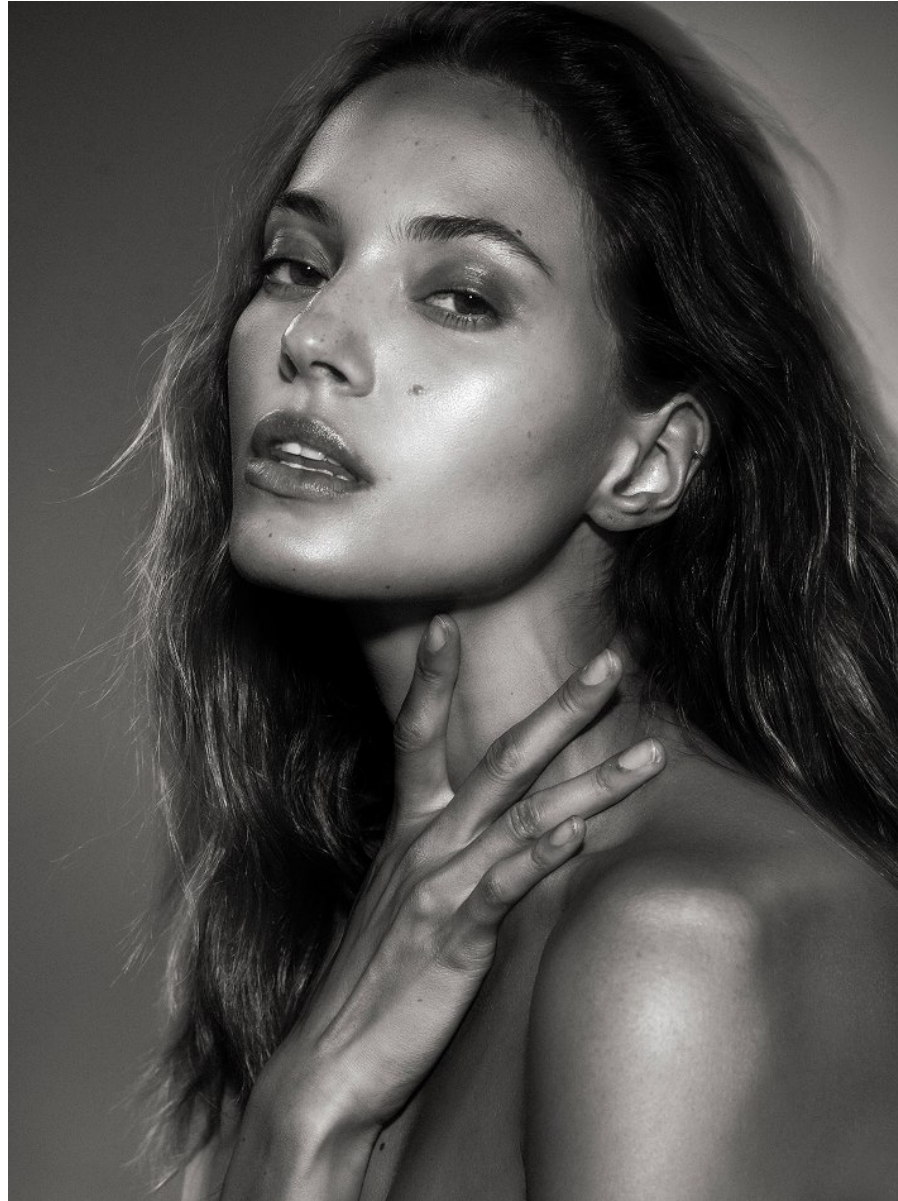

BOSS MODELS

CAPE TOWN

MARISA DOS SANTOS

Height: 178cm Bust: 86cm Waist: 64cm Hips: 90cm Shoe: 6.5 UK Hair: Dark Brown Eyes: Hazel

BOSS MODELS

CAPE TOWN

MARISA DOS SANTOS

Height: 178cm Bust: 86cm Waist: 64cm Hips: 90cm Shoe: 6.5 UK Hair: Dark Brown Eyes: Hazel