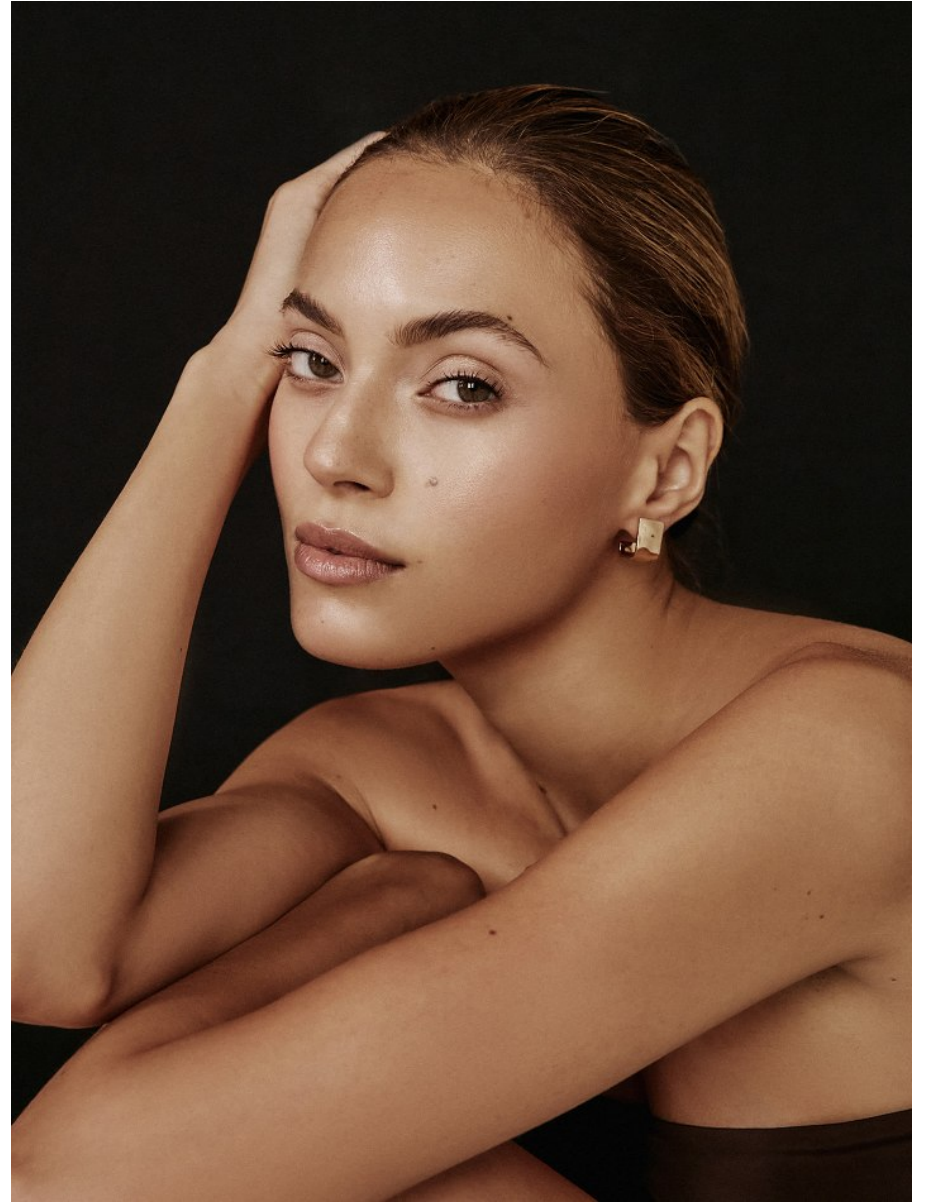

BOSS MODELS

CAPE TOWN

MARISA DOS SANTOS

Height: 178cm Bust: 86cm Waist: 64cm Hips: 90cm Shoe: 6.5 UK Hair: Dark Brown Eyes: Hazel

BOSS MODELS

CAPE TOWN

MARISA DOS SANTOS

Height: 178cm Bust: 86cm Waist: 64cm Hips: 90cm Shoe: 6.5 UK Hair: Dark Brown Eyes: Hazel