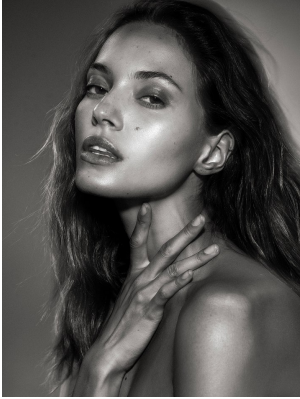

BOSS MODELS

CAPE TOWN

MARISA DOS SANTOS

Height: 178cm Bust: 86cm Waist: 64cm Hips: 90cm Shoe: 6.5 UK Hair: Dark Brown Eyes: Hazel

BOSS MODELS

CAPE TOWN

MARISA DOS SANTOS

Height: 178cm Bust: 86cm Waist: 64cm Hips: 90cm Shoe: 6.5 UK Hair: Dark Brown Eyes: Hazel