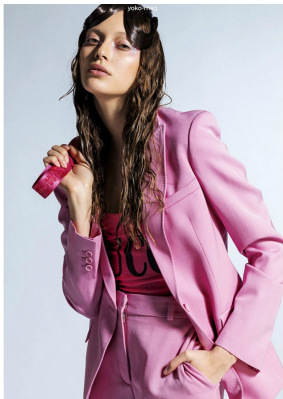

# BOSS MODELS

CAPE TOWN

## MARISA DOS SANTOS

Height: 178cm Bust: 86cm Waist: 64cm Hips: 90cm Shoe: 6.5 UK Hair: Dark Brown Eyes: Hazel