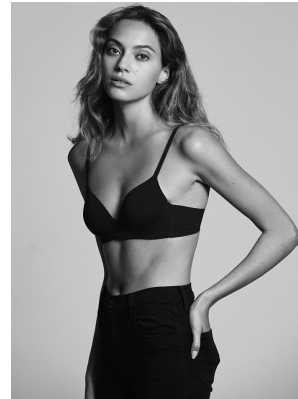

# BOSS MODELS

CAPE TOWN

## MARISA DOS SANTOS

Height: 178cm Bust: 86cm Waist: 64cm Hips: 90cm Shoe: 6.5 UK Hair: Dark Brown Eyes: Hazel