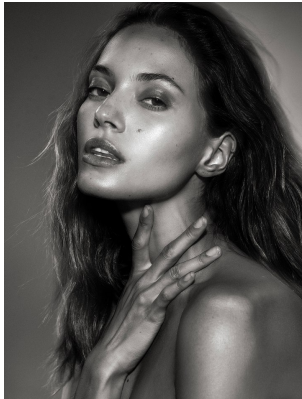

BOSS MODELS

CAPE TOWN

MARISA DOS SANTOS

Height: 178cm Bust: 86cm Waist: 64cm Hips: 90cm Shoe: 6.5 UK Hair: Dark Brown Eyes: Hazel

BOSS MODELS

CAPE TOWN

MARISA DOS SANTOS

Height: 178cm Bust: 86cm Waist: 64cm Hips: 90cm Shoe: 6.5 UK Hair: Dark Brown Eyes: Hazel