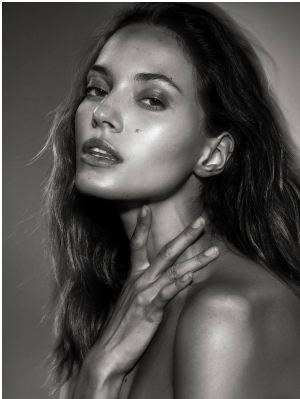

# BOSS MODELS

CAPE TOWN

## MARISA DOS SANTOS

Height: 178cm Bust: 86cm Waist: 64cm Hips: 90cm Shoe: 6.5 UK Hair: Dark Brown Eyes: Hazel