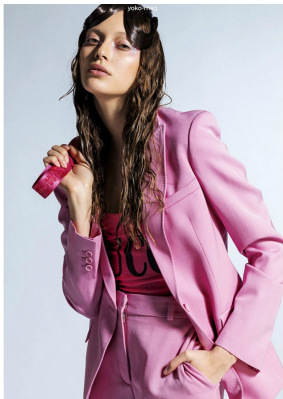

BOSS MODELS

CAPE TOWN

MARISA DOS SANTOS

Height: 178cm Bust: 86cm Waist: 64cm Hips: 90cm Shoe: 6.5 UK Hair: Dark Brown Eyes: Hazel