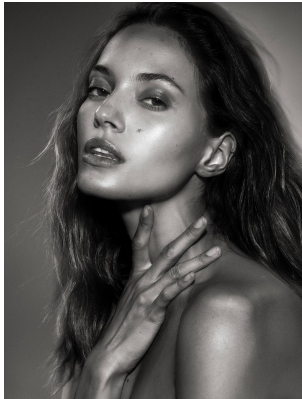

# BOSS MODELS

CAPE TOWN

## MARISA DOS SANTOS

Height: 178cm Bust: 86cm Waist: 64cm Hips: 90cm Shoe: 6.5 UK Hair: Dark Brown Eyes: Hazel