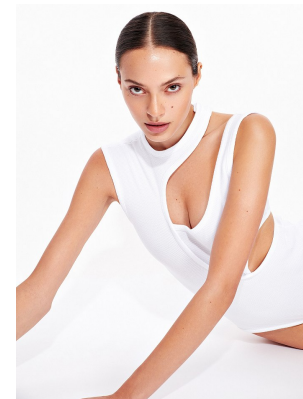

# BOSS MODELS

CAPE TOWN

## MARISA DOS SANTOS

Height: 178cm Bust: 86cm Waist: 64cm Hips: 90cm Shoe: 6.5 UK Hair: Dark Brown Eyes: Hazel