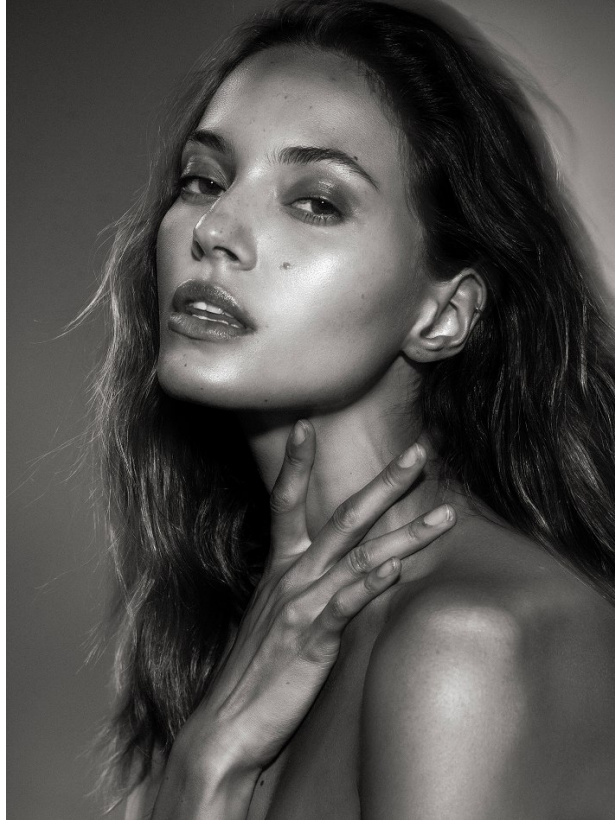

BOSS MODELS

CAPE TOWN

MARISA DOS SANTOS

Height: 178cm Bust: 86cm Waist: 64cm Hips: 90cm Shoe: 6.5 UK Hair: Dark Brown Eyes: Hazel

BOSS MODELS

CAPE TOWN

MARISA DOS SANTOS

Height: 178cm Bust: 86cm Waist: 64cm Hips: 90cm Shoe: 6.5 UK Hair: Dark Brown Eyes: Hazel

BOSS MODELS

CAPE TOWN

MARISA DOS SANTOS

Height: 178cm Bust: 86cm Waist: 64cm Hips: 90cm Shoe: 6.5 UK Hair: Dark Brown Eyes: Hazel

BOSS MODELS

CAPE TOWN

MARISA
Hair: Sibelian Day Shampoo, Shine Mist
Makeup: Danyal, Dior, Olay
Nails: M&M, Dior
Shoes: M&M, Dior
Accessories: M&M, Dior
Jumpsuit: M&M, Dior
Belt: M&M, Dior
Jumpsuit: M&M, Dior
Belt: M&M, Dior
Jumpsuit: M&M, Dior
Belt: M&M, Dior