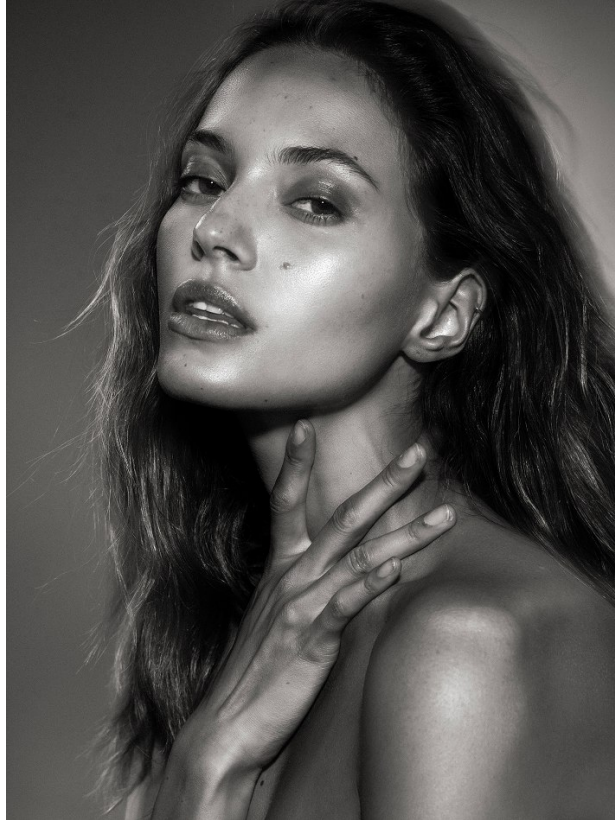

BOSS MODELS

CAPE TOWN

MARISA DOS SANTOS

Height: 178cm Bust: 86cm Waist: 64cm Hips: 90cm Shoe: 6.5 UK Hair: Dark Brown Eyes: Hazel

BOSS MODELS

CAPE TOWN

MARISA DOS SANTOS

Height: 178cm Bust: 86cm Waist: 64cm Hips: 90cm Shoe: 6.5 UK Hair: Dark Brown Eyes: Hazel

BOSS MODELS

CAPE TOWN

MARISA DOS SANTOS

Height: 178cm Bust: 86cm Waist: 64cm Hips: 90cm Shoe: 6.5 UK Hair: Dark Brown Eyes: Hazel

BOSS MODELS

CAPE TOWN

BEAUTY *illuminations*

MARISA
Hair: *Shelley Day* Shampoo: *Shine Max*
Makeup: *Deborah D'Amico*
Stylist: *M&K* Accessories:
Shoes: *Moderna* Jewelry:
Production: *M&K* Location:
Food, props, props: *M&K*
Styling:
props:
props:
props: *M&K*
props: *M&K* Props: *M&K*