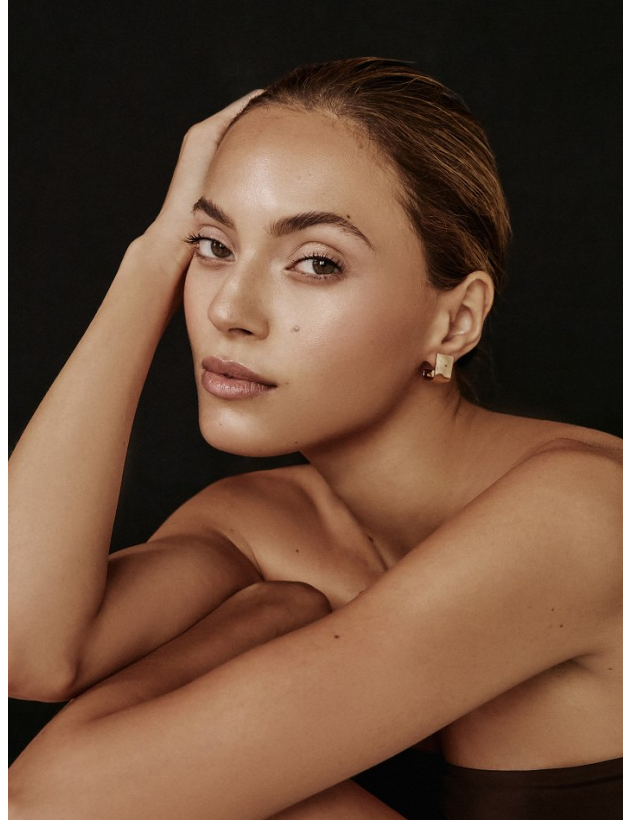

BOSS MODELS

CAPE TOWN

MARISA DOS SANTOS

Height: 178cm Bust: 86cm Waist: 64cm Hips: 90cm Shoe: 6.5 UK Hair: Dark Brown Eyes: Hazel

BOSS MODELS

CAPE TOWN

MARISA DOS SANTOS

Height: 178cm Bust: 86cm Waist: 64cm Hips: 90cm Shoe: 6.5 UK Hair: Dark Brown Eyes: Hazel

BOSS MODELS

CAPE TOWN

MARISA DOS SANTOS

Height: 178cm Bust: 86cm Waist: 64cm Hips: 90cm Shoe: 6.5 UK Hair: Dark Brown Eyes: Hazel

BOSS MODELS

CAPE TOWN

MARISA
Hair: Sibelian Day Shampoo, Shine Mist
Makeup: Danyal, Dior, Olay
Nails: M&M, Dior
Shoes: M&M, Dior
Accessories: M&M, Dior
Jumpsuit: M&M, Dior
Belt: M&M, Dior
Jumpsuit: M&M, Dior
Belt: M&M, Dior
Jumpsuit: M&M, Dior
Belt: M&M, Dior