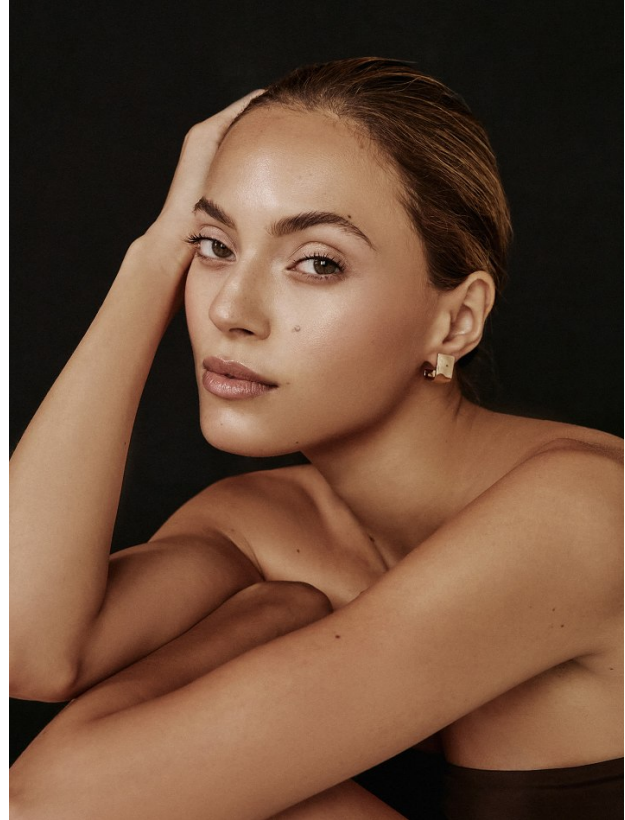

BOSS MODELS

CAPE TOWN

MARISA DOS SANTOS

Height: 178cm Bust: 86cm Waist: 64cm Hips: 90cm Shoe: 6.5 UK Hair: Dark Brown Eyes: Hazel

BOSS MODELS

CAPE TOWN

MARISA DOS SANTOS

Height: 178cm Bust: 86cm Waist: 64cm Hips: 90cm Shoe: 6.5 UK Hair: Dark Brown Eyes: Hazel

BOSS MODELS

CAPE TOWN

MARISA DOS SANTOS

Height: 178cm Bust: 86cm Waist: 64cm Hips: 90cm Shoe: 6.5 UK Hair: Dark Brown Eyes: Hazel

BOSS MODELS

CAPE TOWN

MARISA
Hair: Sibelian Day Shampoo, Shina Mist
Makeup: Danyal, Dior, Orlan
Nails: M&M, Dior
Shoes: M&M, Dior
Jumpsuit: M&M, Dior
Belt: M&M, Dior
Jumpsuit: M&M, Dior
Belt: M&M, Dior
Jumpsuit: M&M, Dior
Belt: M&M, Dior