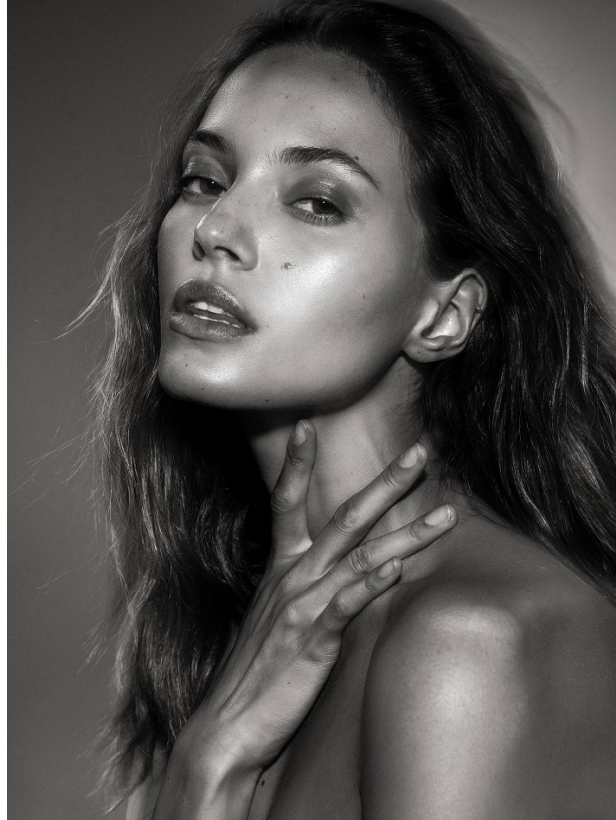

BOSS MODELS

CAPE TOWN

MARISA DOS SANTOS

Height: 178cm Bust: 86cm Waist: 64cm Hips: 90cm Shoe: 6.5 UK Hair: Dark Brown Eyes: Hazel

BOSS MODELS

CAPE TOWN

MARISA DOS SANTOS

Height: 178cm Bust: 86cm Waist: 64cm Hips: 90cm Shoe: 6.5 UK Hair: Dark Brown Eyes: Hazel

BOSS MODELS

CAPE TOWN

MARISA DOS SANTOS

Height: 178cm Bust: 86cm Waist: 64cm Hips: 90cm Shoe: 6.5 UK Hair: Dark Brown Eyes: Hazel

BOSS MODELS

CAPE TOWN

MARISA
Hair: Sibelian Day Shampoo, Shina Mist
Makeup: Danyal, Dior, Orlan
Nails: M&M, Dior
Shoes: M&M, Dior
Jumpsuit: M&M, Dior
Belt: M&M, Dior
Jumpsuit: M&M, Dior
Belt: M&M, Dior
Jumpsuit: M&M, Dior
Belt: M&M, Dior