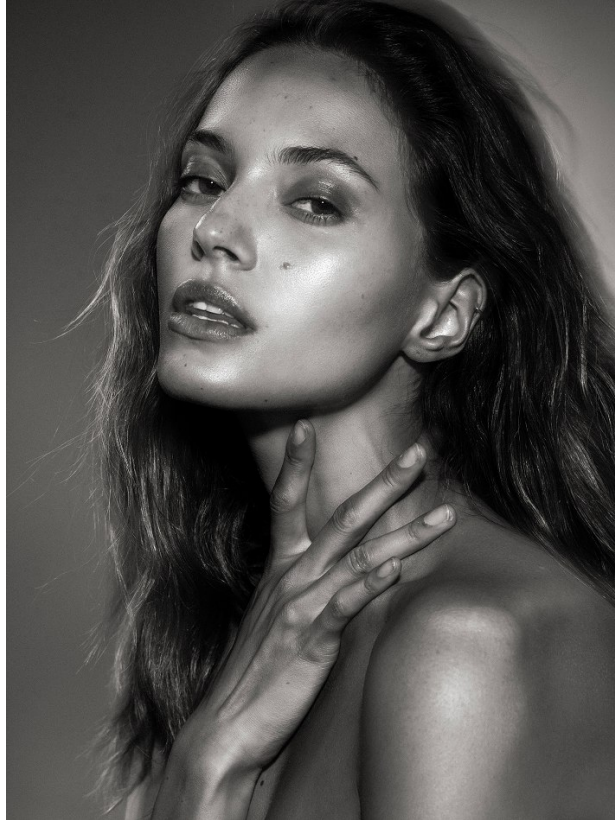

# BOSS MODELS

CAPE TOWN

MARISA DOS SANTOS

Height: 178cm Bust: 86cm Waist: 64cm Hips: 90cm Shoe: 6.5 UK Hair: Dark Brown Eyes: Hazel

# BOSS MODELS

CAPE TOWN

## MARISA DOS SANTOS

Height: 178cm Bust: 86cm Waist: 64cm Hips: 90cm Shoe: 6.5 UK Hair: Dark Brown Eyes: Hazel