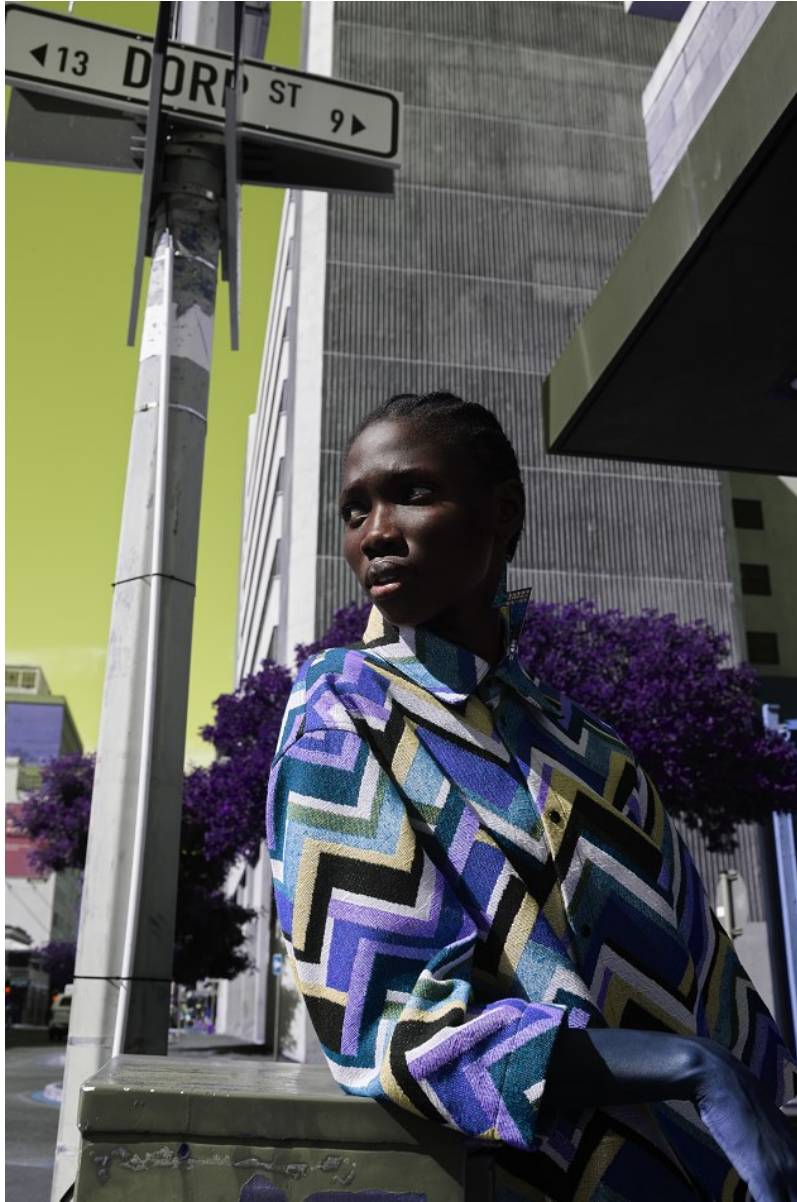

LAURYN ALFREDA

BOSS MODELS

CAPE TOWN

LAURYN ALFREDA

Height: 173cm Bust: 80cm Waist: 62cm Hips: 87cm Shoe: 7 UK Hair: Black Eyes: Brown