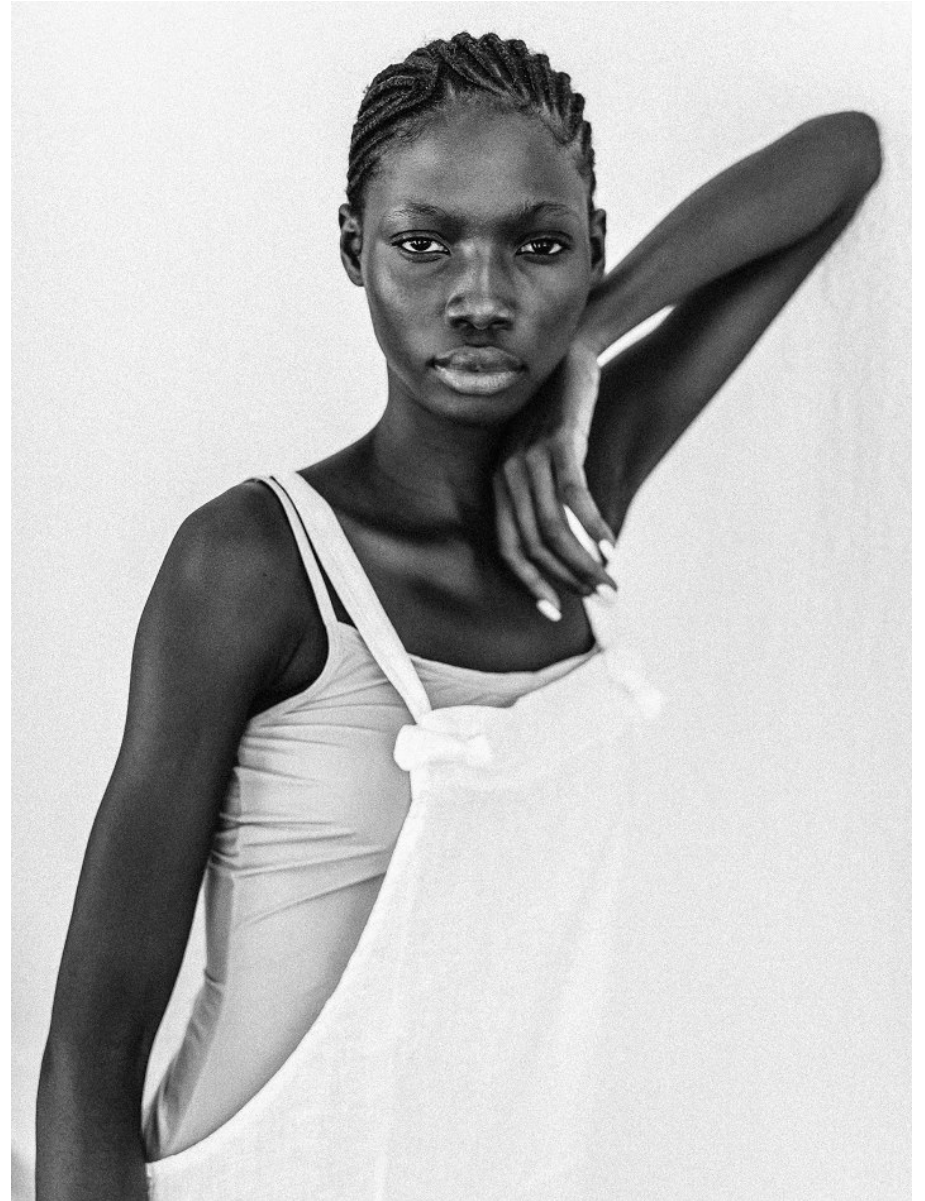

BOSS MODELS

CAPE TOWN

LAURYN ALFREDA

Height: 173cm Bust: 80cm Waist: 62cm Hips: 87cm Shoe: 7 UK Hair: Black Eyes: Brown

BOSS MODELS

CAPE TOWN

LAURYN ALFREDA

Height: 173cm Bust: 80cm Waist: 62cm Hips: 87cm Shoe: 7 UK Hair: Black Eyes: Brown