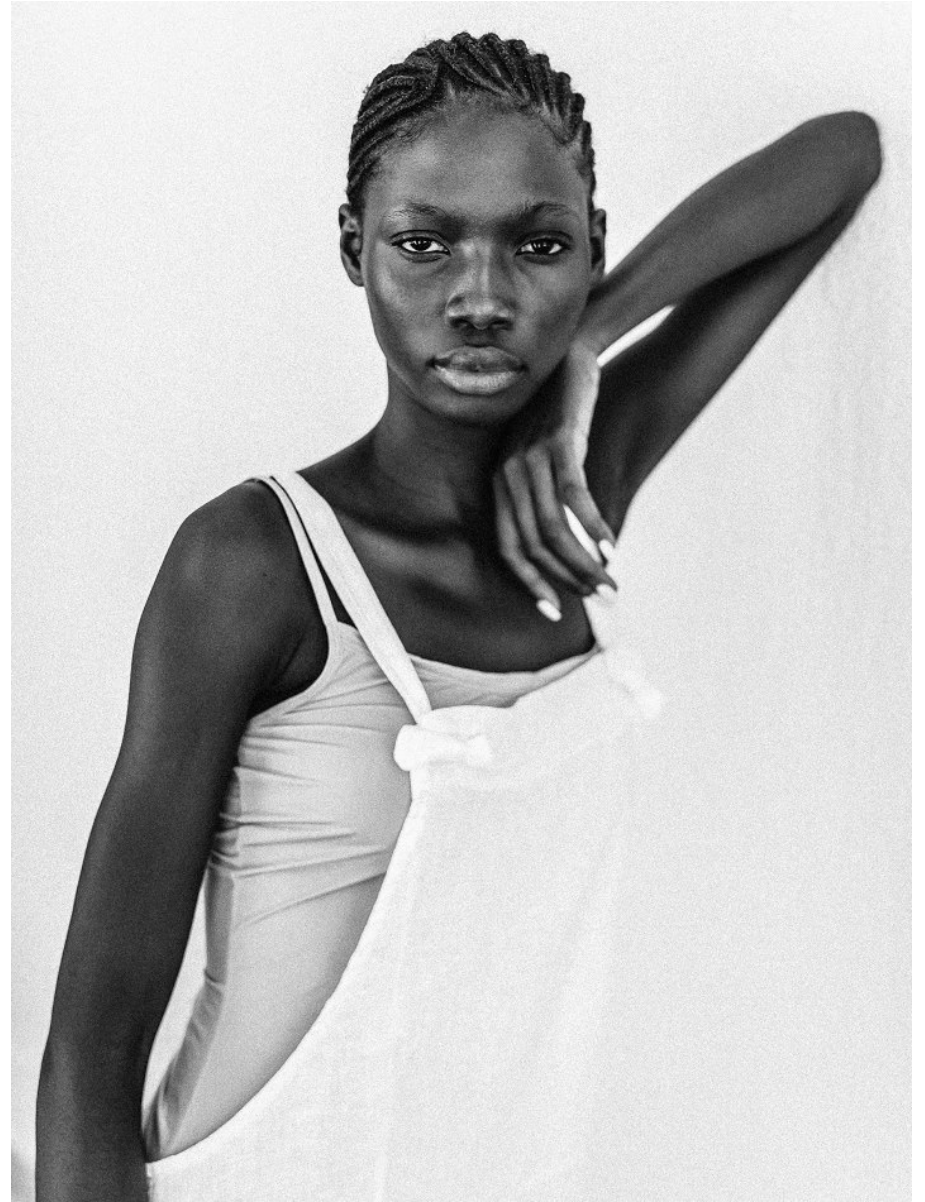

# BOSS MODELS

CAPE TOWN

LAURYN ALFREDA

Height: 173cm Bust: 80cm Waist: 62cm Hips: 87cm Shoe: 7 UK Hair: Black Eyes: Brown