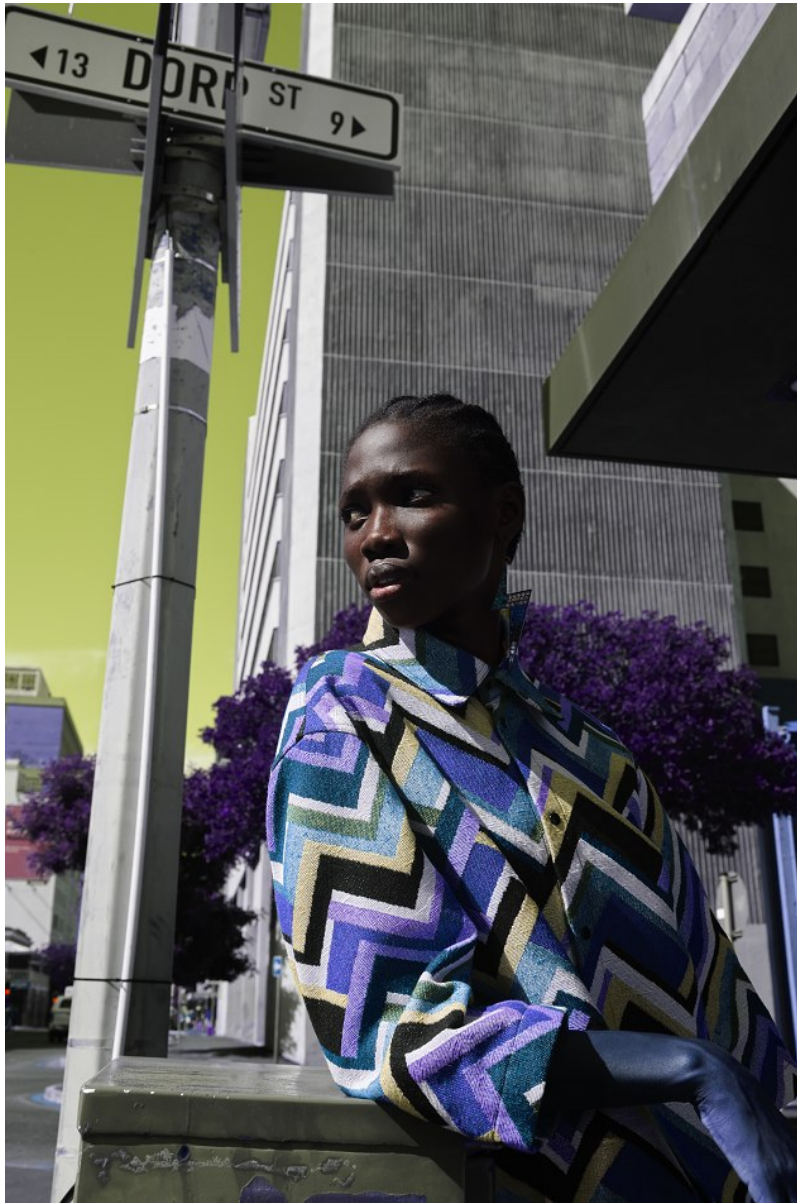

LAURYN ALFREDA

BOSS MODELS

CAPE TOWN

LAURYN ALFREDA

Height: 173cm Bust: 80cm Waist: 62cm Hips: 87cm Shoe: 7 UK Hair: Black Eyes: Brown