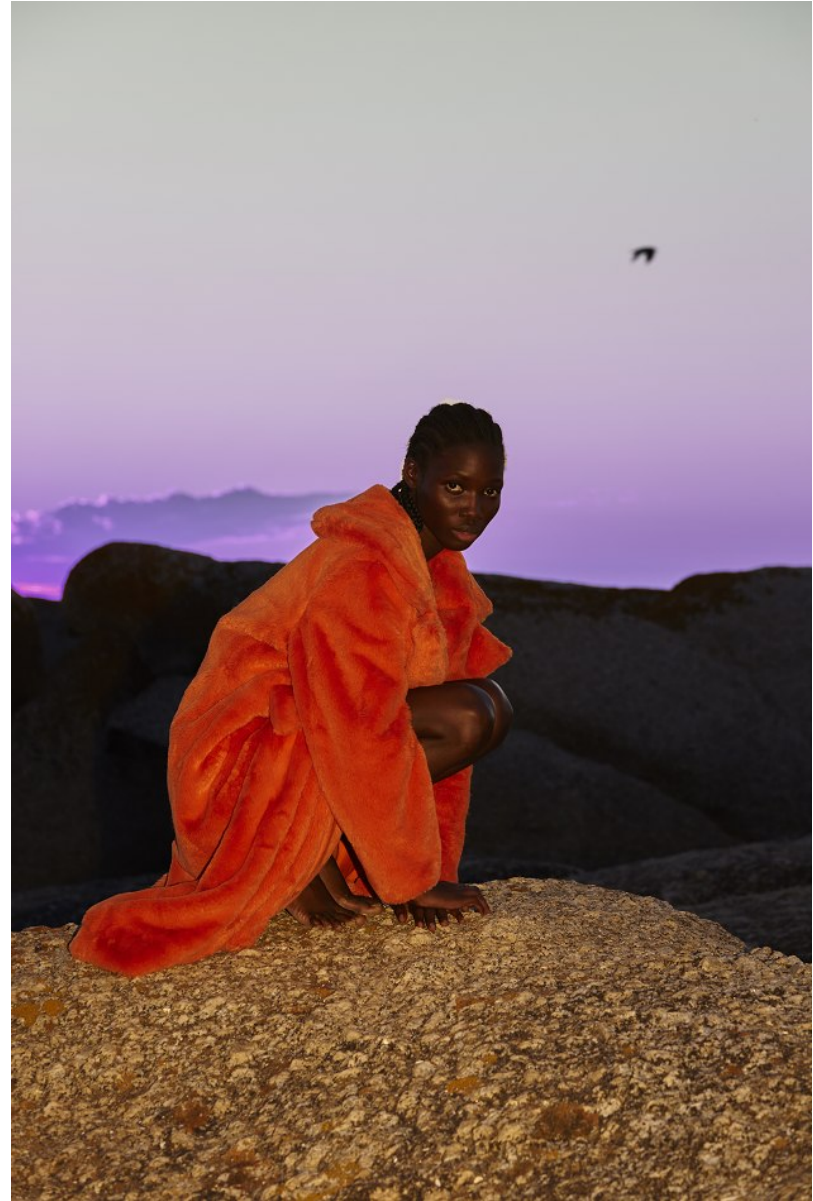

BOSS MODELS

CAPE TOWN

LAURYN ALFREDA

Height: 173cm Bust: 80cm Waist: 62cm Hips: 87cm Shoe: 7 UK Hair: Black Eyes: Brown

BOSS MODELS

CAPE TOWN

LAURYN ALFREDA

Height: 173cm Bust: 80cm Waist: 62cm Hips: 87cm Shoe: 7 UK Hair: Black Eyes: Brown