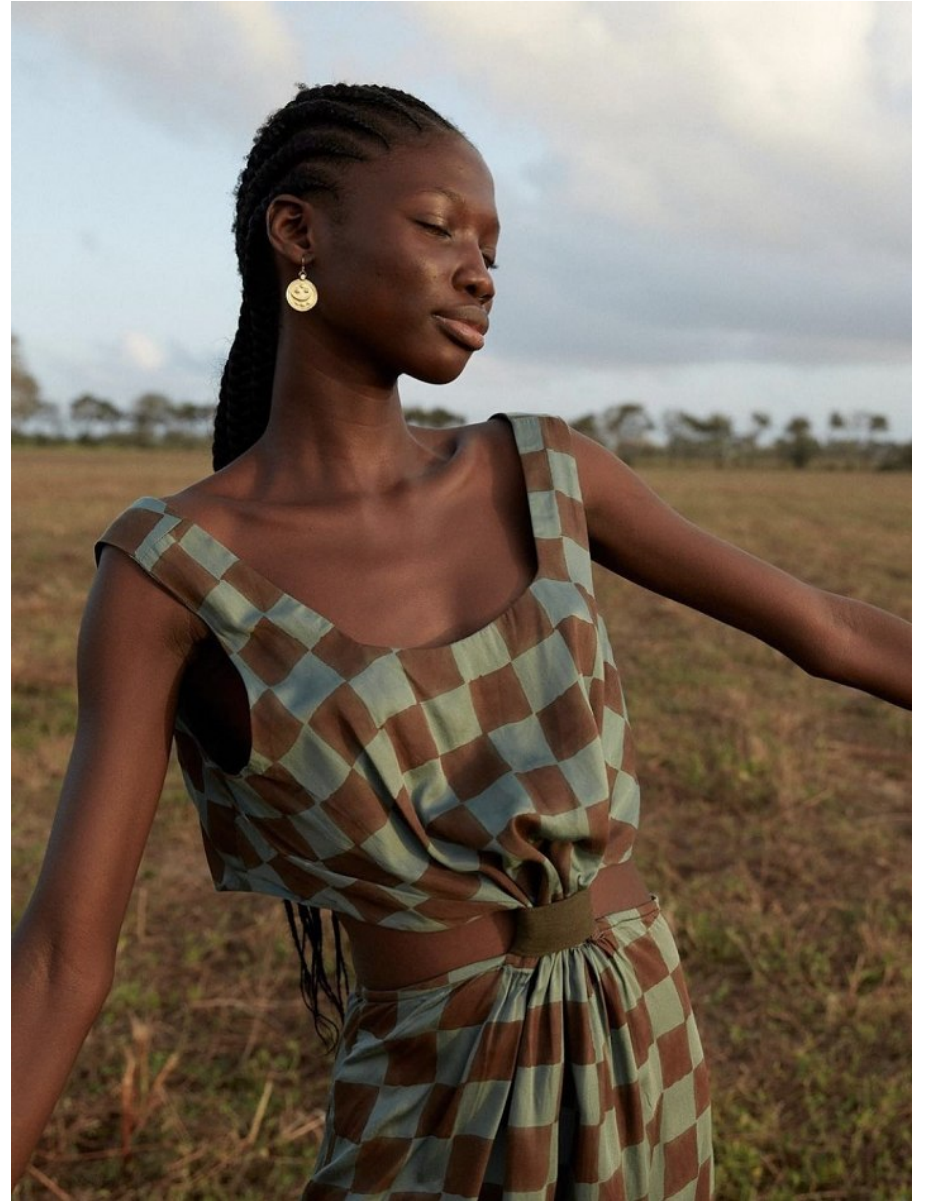

BOSS MODELS

CAPE TOWN

LAURYN ALFREDA

Height: 173cm Bust: 80cm Waist: 62cm Hips: 87cm Shoe: 7 UK Hair: Black Eyes: Brown

BOSS MODELS

CAPE TOWN

LAURYN ALFREDA

Height: 173cm Bust: 80cm Waist: 62cm Hips: 87cm Shoe: 7 UK Hair: Black Eyes: Brown