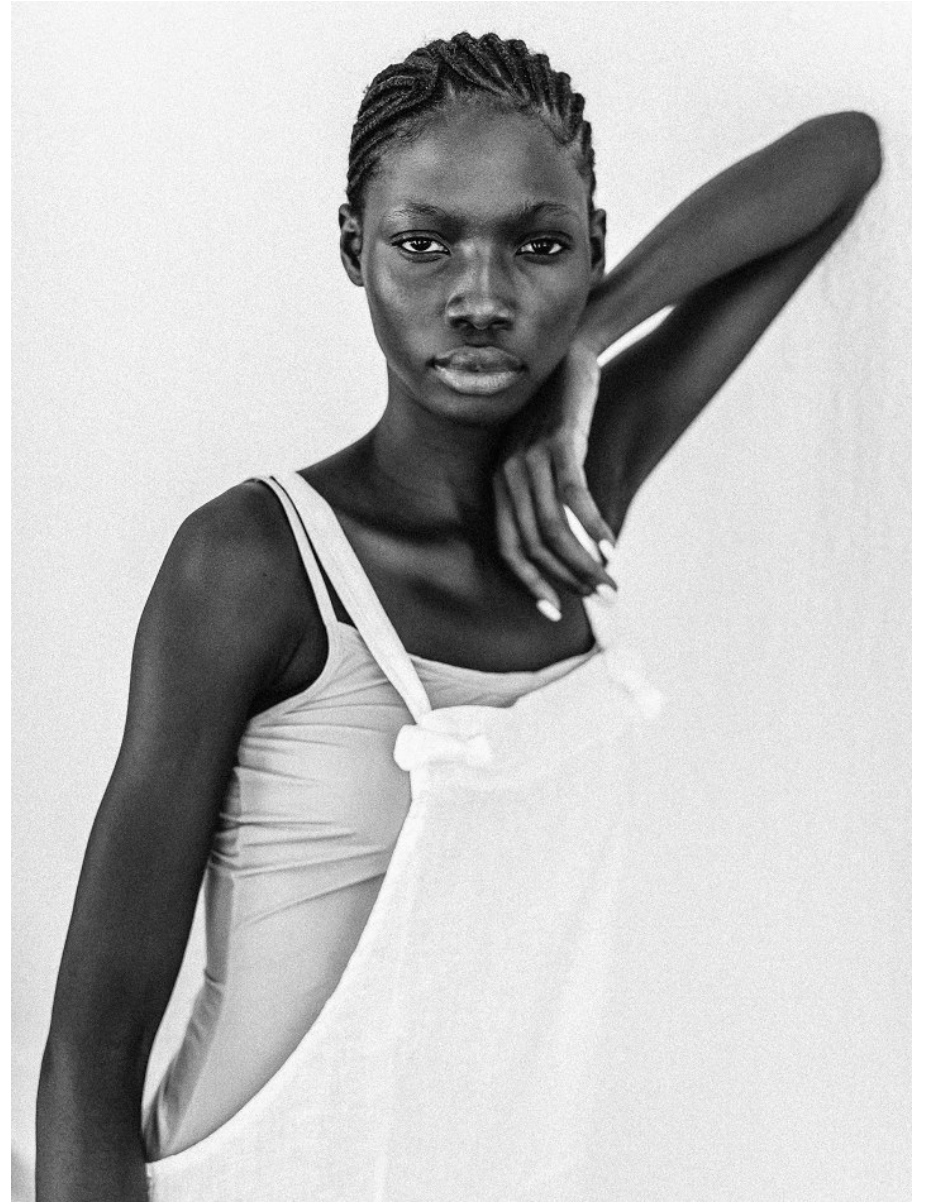

BOSS MODELS

CAPE TOWN

LAURYN ALFREDA

Height: 173cm Bust: 80cm Waist: 62cm Hips: 87cm Shoe: 7 UK Hair: Black Eyes: Brown

BOSS MODELS

CAPE TOWN

LAURYN ALFREDA

Height: 173cm Bust: 80cm Waist: 62cm Hips: 87cm Shoe: 7 UK Hair: Black Eyes: Brown