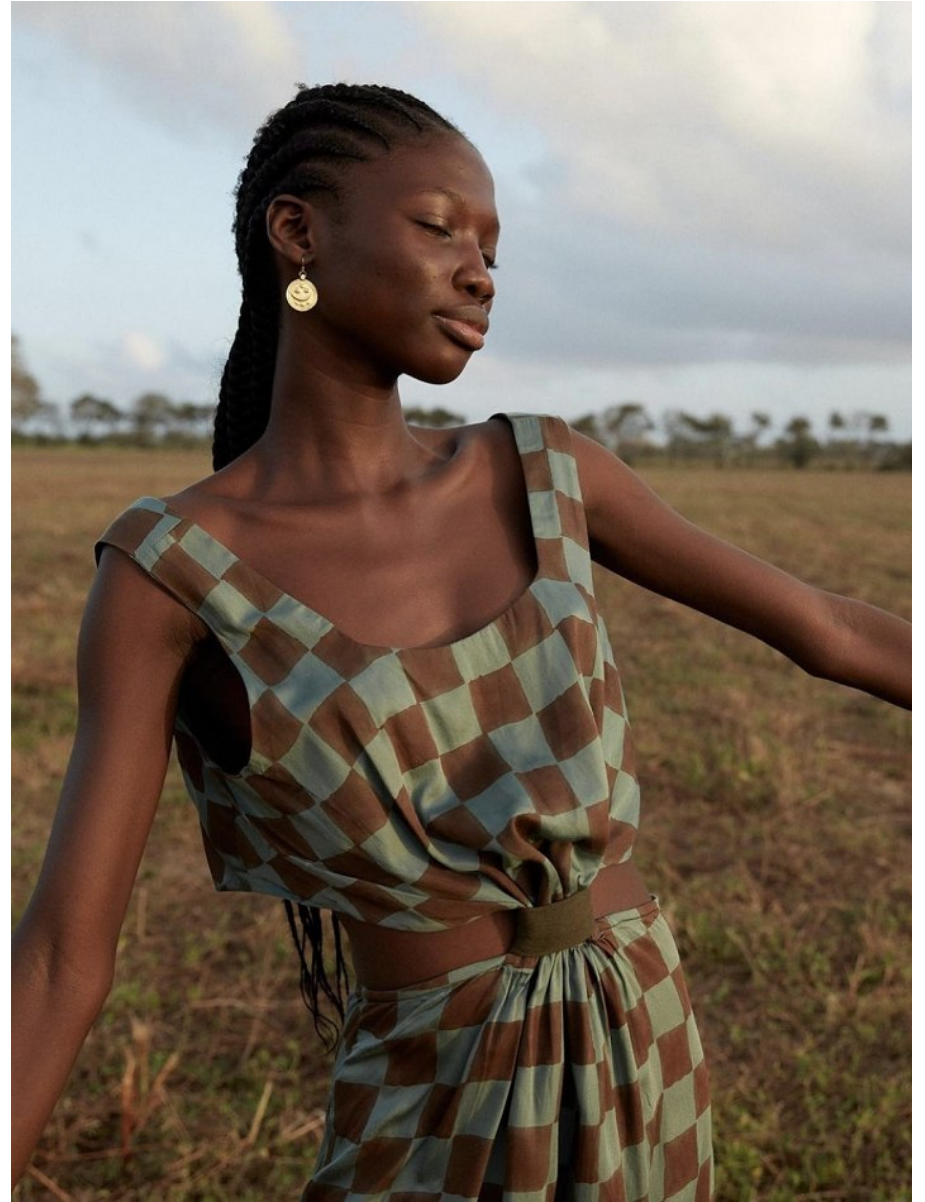

BOSS MODELS

CAPE TOWN

LAURYN ALFREDA

Height: 173cm Bust: 80cm Waist: 62cm Hips: 87cm Shoe: 7 UK Hair: Black Eyes: Brown