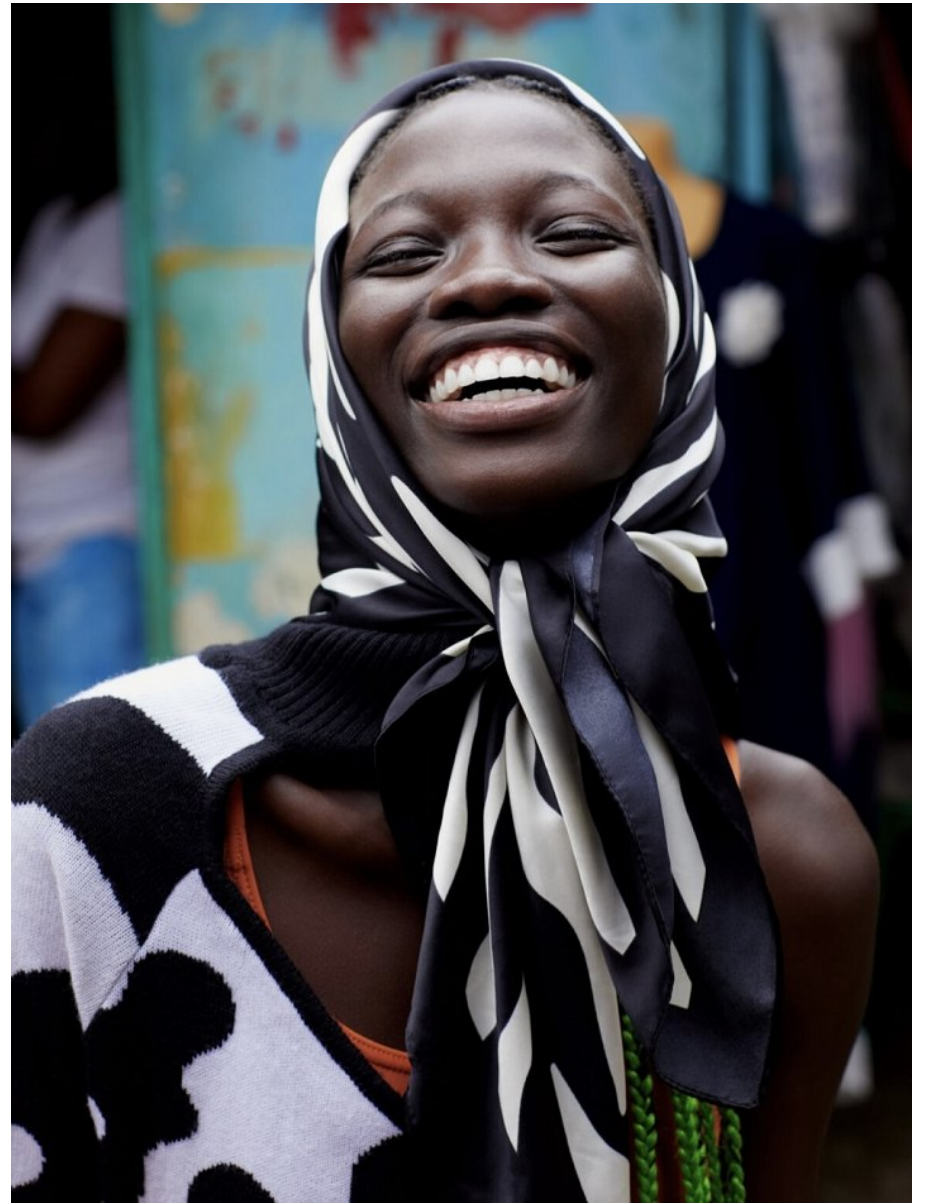

LAURYN ALFREDA

BOSS MODELS

CAPE TOWN

LAURYN ALFREDA

Height: 173cm Bust: 80cm Waist: 62cm Hips: 87cm Shoe: 7 UK Hair: Black Eyes: Brown