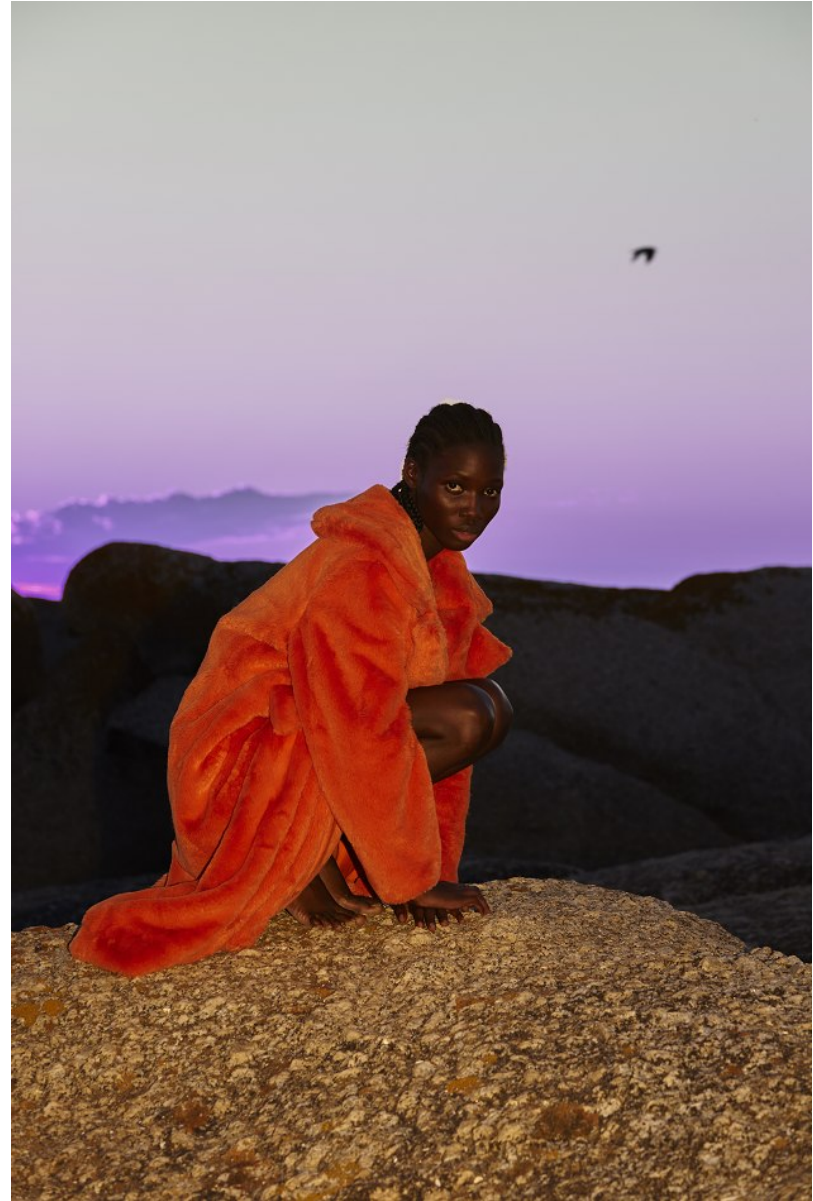

# BOSS MODELS

CAPE TOWN

LAURYN ALFREDA

Height: 173cm Bust: 80cm Waist: 62cm Hips: 87cm Shoe: 7 UK Hair: Black Eyes: Brown