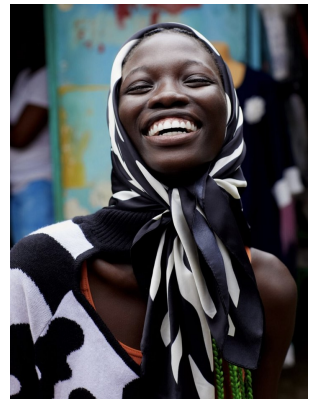

BOSS MODELS

CAPE TOWN

LAURYN ALFREDA

Height: 173cm Bust: 80cm Waist: 62cm Hips: 87cm Shoe: 7 UK Hair: Black Eyes: Brown

BOSS MODELS

CAPE TOWN

LAURYN ALFREDA

Height: 173cm Bust: 80cm Waist: 62cm Hips: 87cm Shoe: 7 UK Hair: Black Eyes: Brown

BOSS MODELS

CAPE TOWN

LAURYN ALFREDA

Height: 173cm Bust: 80cm Waist: 62cm Hips: 87cm Shoe: 7 UK Hair: Black Eyes: Brown