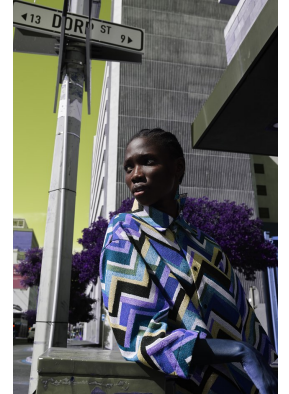

BOSS MODELS

CAPE TOWN

LAURYN ALFREDA

Height: 173cm Bust: 80cm Waist: 62cm Hips: 87cm Shoe: 7 UK Hair: Black Eyes: Brown

BOSS MODELS

CAPE TOWN

LAURYN ALFREDA

Height: 173cm Bust: 80cm Waist: 62cm Hips: 87cm Shoe: 7 UK Hair: Black Eyes: Brown

BOSS MODELS

CAPE TOWN

LAURYN ALFREDA

Height: 173cm Bust: 80cm Waist: 62cm Hips: 87cm Shoe: 7 UK Hair: Black Eyes: Brown