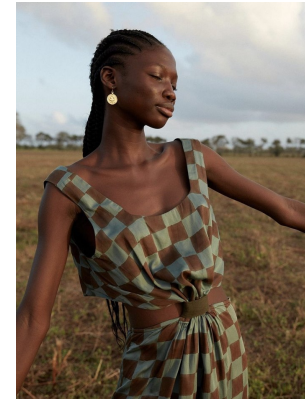

BOSS MODELS

CAPE TOWN

LAURYN ALFREDA

Height: 173cm Bust: 80cm Waist: 62cm Hips: 87cm Shoe: 7 UK Hair: Black Eyes: Brown

BOSS MODELS

CAPE TOWN

LAURYN ALFREDA

Height: 173cm Bust: 80cm Waist: 62cm Hips: 87cm Shoe: 7 UK Hair: Black Eyes: Brown

BOSS MODELS

CAPE TOWN

LAURYN ALFREDA

Height: 173cm Bust: 80cm Waist: 62cm Hips: 87cm Shoe: 7 UK Hair: Black Eyes: Brown