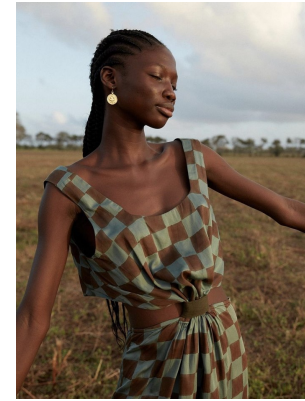

BOSS MODELS

CAPE TOWN

LAURYN ALFREDA

Height: 173cm Bust: 80cm Waist: 62cm Hips: 87cm Shoe: 7 UK Hair: Black Eyes: Brown

BOSS MODELS

CAPE TOWN

LAURYN ALFREDA

Height: 173cm Bust: 80cm Waist: 62cm Hips: 87cm Shoe: 7 UK Hair: Black Eyes: Brown

BOSS MODELS

CAPE TOWN

LAURYN ALFREDA

Height: 173cm Bust: 80cm Waist: 62cm Hips: 87cm Shoe: 7 UK Hair: Black Eyes: Brown