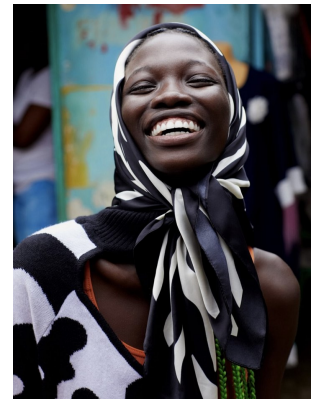

BOSS MODELS

CAPE TOWN

LAURYN ALFREDA

Height: 173cm Bust: 80cm Waist: 62cm Hips: 87cm Shoe: 7 UK Hair: Black Eyes: Brown

BOSS MODELS

CAPE TOWN

LAURYN ALFREDA

Height: 173cm Bust: 80cm Waist: 62cm Hips: 87cm Shoe: 7 UK Hair: Black Eyes: Brown

BOSS MODELS

CAPE TOWN

LAURYN ALFREDA

Height: 173cm Bust: 80cm Waist: 62cm Hips: 87cm Shoe: 7 UK Hair: Black Eyes: Brown