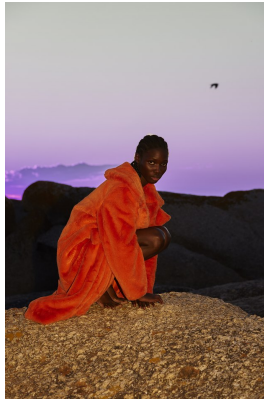

BOSS MODELS

CAPE TOWN

LAURYN ALFREDA

Height: 173cm Bust: 80cm Waist: 62cm Hips: 87cm Shoe: 7 UK Hair: Black Eyes: Brown

BOSS MODELS

CAPE TOWN

LAURYN ALFREDA

Height: 173cm Bust: 80cm Waist: 62cm Hips: 87cm Shoe: 7 UK Hair: Black Eyes: Brown

BOSS MODELS

CAPE TOWN

LAURYN ALFREDA

Height: 173cm Bust: 80cm Waist: 62cm Hips: 87cm Shoe: 7 UK Hair: Black Eyes: Brown