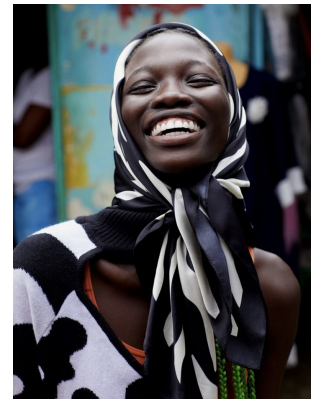

# BOSS MODELS

CAPE TOWN

LAURYN ALFREDA

Height: 173cm Bust: 80cm Waist: 62cm Hips: 87cm Shoe: 7 UK Hair: Black Eyes: Brown

# BOSS MODELS

CAPE TOWN