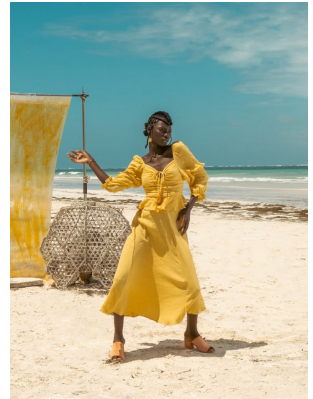

BOSS MODELS

CAPE TOWN

LAURYN ALFREDA

Height: 173cm Bust: 80cm Waist: 62cm Hips: 87cm Shoe: 7 UK Hair: Black Eyes: Brown

BOSS MODELS

CAPE TOWN

LAURYN ALFREDA

Height: 173cm Bust: 80cm Waist: 62cm Hips: 87cm Shoe: 7 UK Hair: Black Eyes: Brown

BOSS MODELS

CAPE TOWN

LAURYN ALFREDA

Height: 173cm Bust: 80cm Waist: 62cm Hips: 87cm Shoe: 7 UK Hair: Black Eyes: Brown