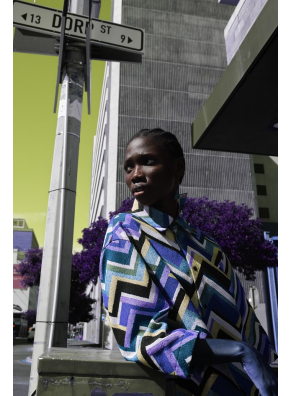

BOSS MODELS

CAPE TOWN

LAURYN ALFREDA

Height: 173cm Bust: 80cm Waist: 62cm Hips: 87cm Shoe: 7 UK Hair: Black Eyes: Brown

BOSS MODELS

CAPE TOWN

LAURYN ALFREDA

Height: 173cm Bust: 80cm Waist: 62cm Hips: 87cm Shoe: 7 UK Hair: Black Eyes: Brown

BOSS MODELS

CAPE TOWN

LAURYN ALFREDA

Height: 173cm Bust: 80cm Waist: 62cm Hips: 87cm Shoe: 7 UK Hair: Black Eyes: Brown