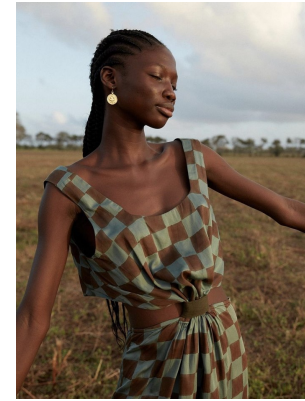

# BOSS MODELS

CAPE TOWN

LAURYN ALFREDA

Height: 173cm Bust: 80cm Waist: 62cm Hips: 87cm Shoe: 7 UK Hair: Black Eyes: Brown

# BOSS MODELS

CAPE TOWN