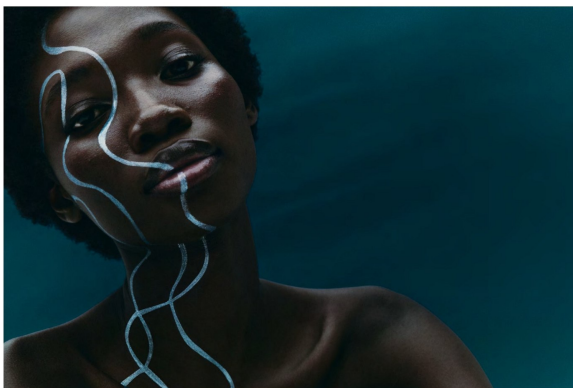

BOSS MODELS

CAPE TOWN

LAURYN ALFREDA

Height: 173cm Bust: 80cm Waist: 62cm Hips: 87cm Shoe: 7 UK Hair: Black Eyes: Brown

BOSS MODELS

CAPE TOWN

LAURYN ALFREDA

Height: 173cm Bust: 80cm Waist: 62cm Hips: 87cm Shoe: 7 UK Hair: Black Eyes: Brown

BOSS MODELS

CAPE TOWN

LAURYN ALFREDA

Height: 173cm Bust: 80cm Waist: 62cm Hips: 87cm Shoe: 7 UK Hair: Black Eyes: Brown