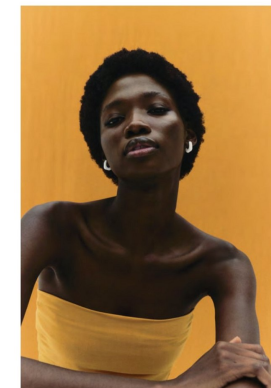

# BOSS MODELS

CAPE TOWN

LAURYN ALFREDA

Height: 173cm Bust: 80cm Waist: 62cm Hips: 87cm Shoe: 7 UK Hair: Black Eyes: Brown

# BOSS MODELS

CAPE TOWN