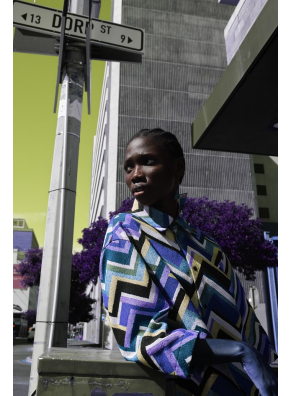

# BOSS MODELS

CAPE TOWN

LAURYN ALFREDA

Height: 173cm Bust: 80cm Waist: 62cm Hips: 87cm Shoe: 7 UK Hair: Black Eyes: Brown

# BOSS MODELS

CAPE TOWN