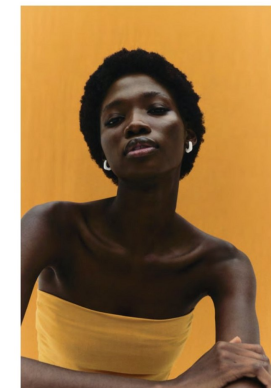

BOSS MODELS

CAPE TOWN

LAURYN ALFREDA

Height: 173cm Bust: 80cm Waist: 62cm Hips: 87cm Shoe: 7 UK Hair: Black Eyes: Brown

BOSS MODELS

CAPE TOWN

LAURYN ALFREDA

Height: 173cm Bust: 80cm Waist: 62cm Hips: 87cm Shoe: 7 UK Hair: Black Eyes: Brown

BOSS MODELS

CAPE TOWN

LAURYN ALFREDA

Height: 173cm Bust: 80cm Waist: 62cm Hips: 87cm Shoe: 7 UK Hair: Black Eyes: Brown