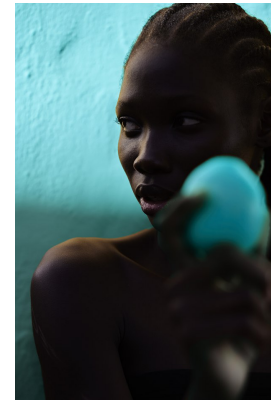

# BOSS MODELS

CAPE TOWN

LAURYN ALFREDA

Height: 173cm Bust: 80cm Waist: 62cm Hips: 87cm Shoe: 7 UK Hair: Black Eyes: Brown

# BOSS MODELS

CAPE TOWN