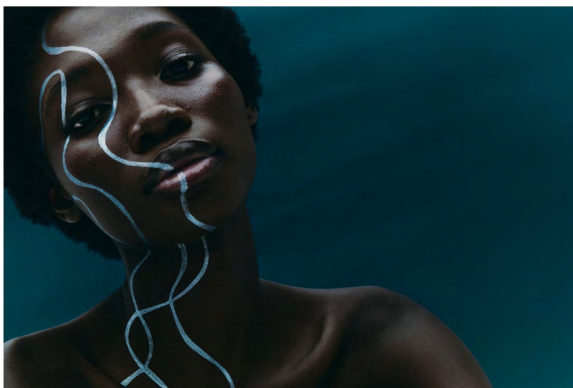

# BOSS MODELS

CAPE TOWN

LAURYN ALFREDA

Height: 173cm Bust: 80cm Waist: 62cm Hips: 87cm Shoe: 7 UK Hair: Black Eyes: Brown

# BOSS MODELS

CAPE TOWN