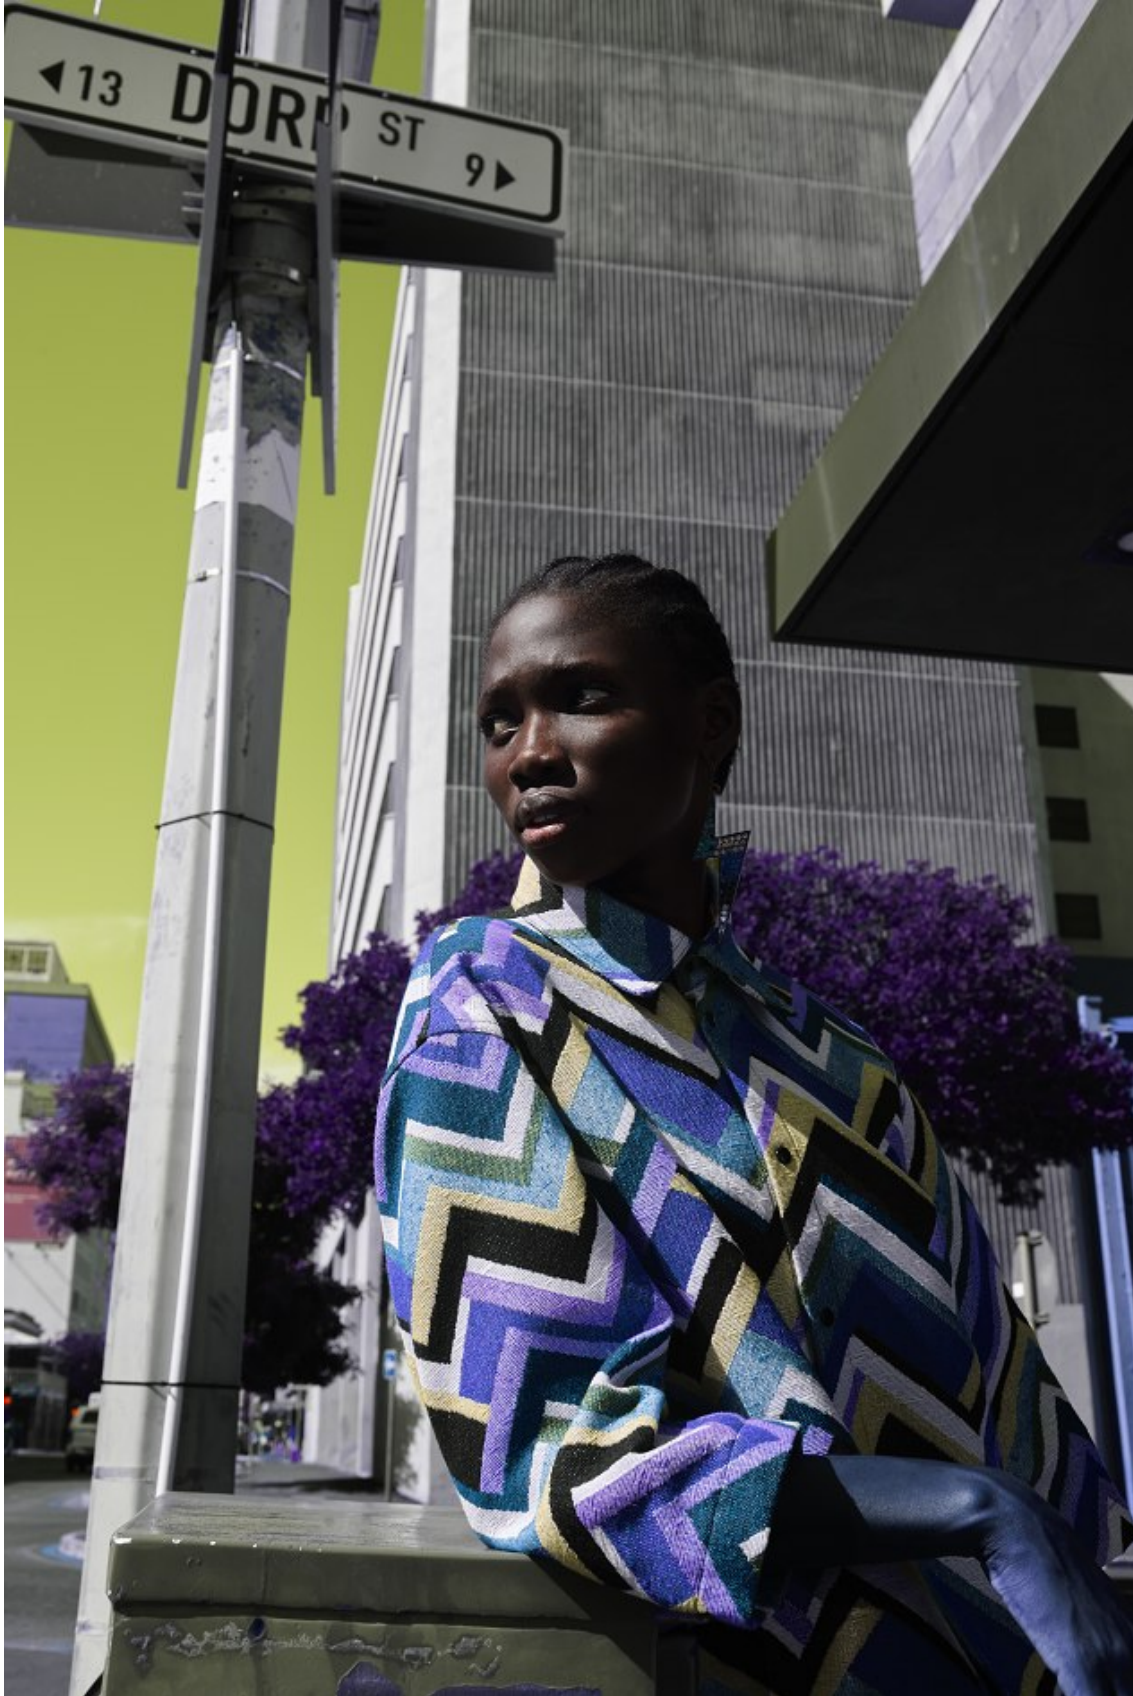

LAURYN ALFREDA

BOSS MODELS

CAPE TOWN

LAURYN ALFREDA

Height: 173cm Bust: 80cm Waist: 62cm Hips: 87cm Shoe: 7 UK Hair: Black Eyes: Brown