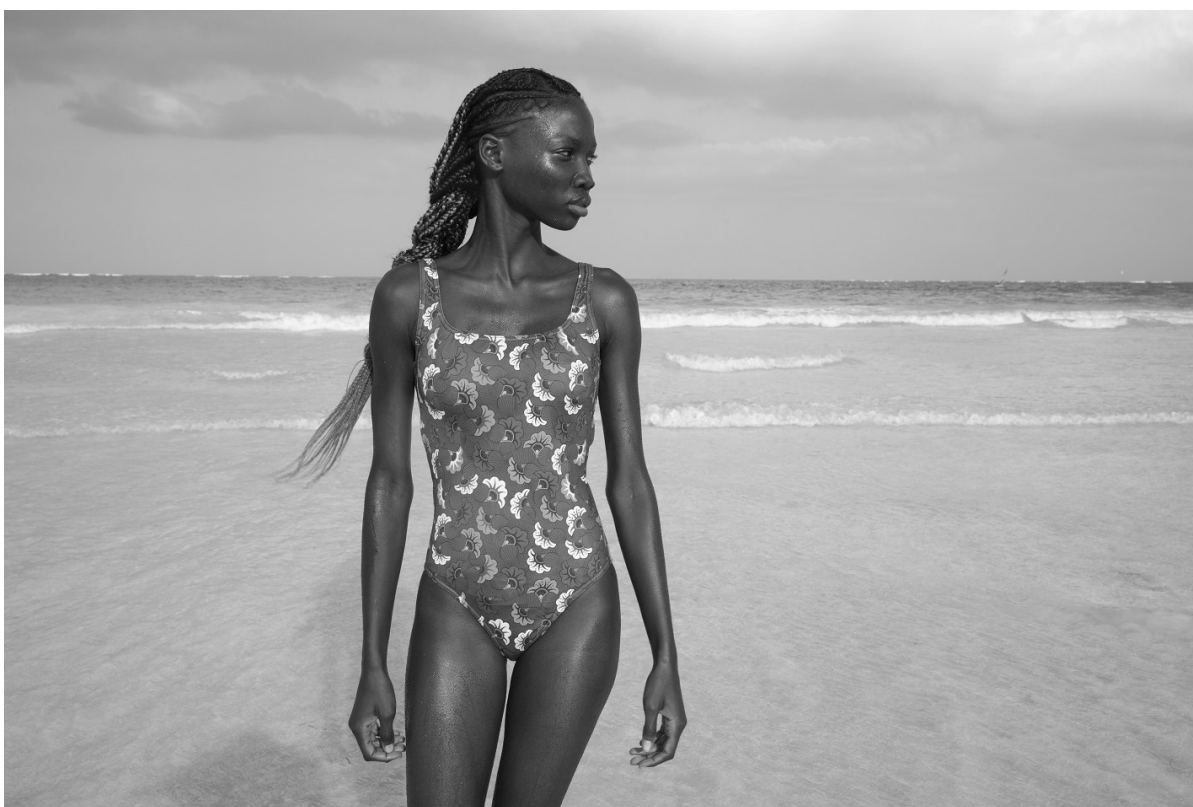

BOSS MODELS

CAPE TOWN

LAURYN ALFREDA

Height: 173cm Bust: 80cm Waist: 62cm Hips: 87cm Shoe: 7 UK Hair: Black Eyes: Brown