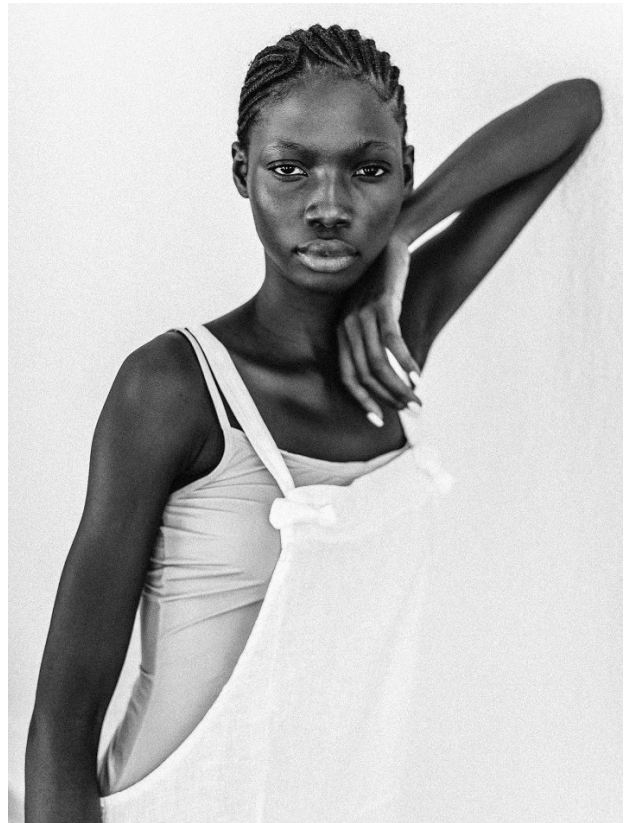

BOSS MODELS

CAPE TOWN

LAURYN ALFREDA

Height: 173cm Bust: 80cm Waist: 62cm Hips: 87cm Shoe: 7 UK Hair: Black Eyes: Brown

BOSS MODELS

CAPE TOWN

LAURYN ALFREDA

Height: 173cm Bust: 80cm Waist: 62cm Hips: 87cm Shoe: 7 UK Hair: Black Eyes: Brown