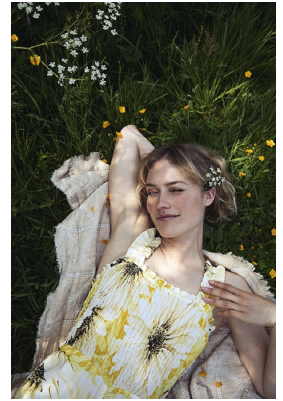

BOSS MODELS

CAPE TOWN

NIENKE VAN HOFSLLOT

Height: 179cm Bust: 85cm Waist: 66cm Hips: 95cm Shoe: 7 UK Hair: Blonde Eyes: Blue

BOSS MODELS

CAPE TOWN

NIENKE VAN HOFSLLOT

Height: 179cm Bust: 85cm Waist: 66cm Hips: 95cm Shoe: 7 UK Hair: Blonde Eyes: Blue