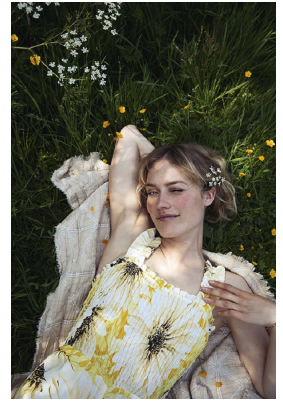

# BOSS MODELS

CAPE TOWN

NIENKE VAN HOFSLLOT

Height: 179cm Bust: 75cm Waist: 65cm Hips: 95cm Shoe: 6.5 UK Hair: Blonde Eyes: Blue

# BOSS MODELS

CAPE TOWN

## NIENKE VAN HOFSLLOT

Height: 179cm Bust: 75cm Waist: 65cm Hips: 95cm Shoe: 6.5 UK Hair: Blonde Eyes: Blue