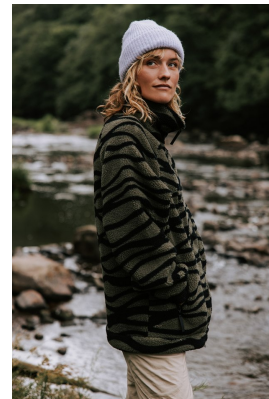

# BOSS MODELS

CAPE TOWN

NIENKE VAN HOFSLLOT

Height: 179cm Bust: 75cm Waist: 65cm Hips: 95cm Shoe: 6.5 UK Hair: Blonde Eyes: Blue

# BOSS MODELS

CAPE TOWN