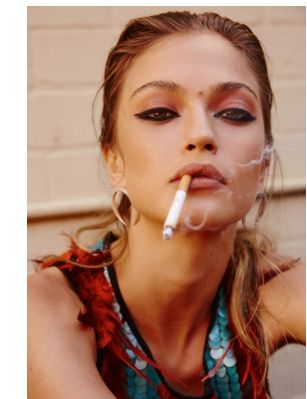

# BOSS MODELS

CAPE TOWN

## VICTORIA PLUM

Height: 173cm Bust: 83cm Waist: 60cm Hips: 90cm Shoe: 5 UK Hair: Ash Blonde Eyes: Blue/Green