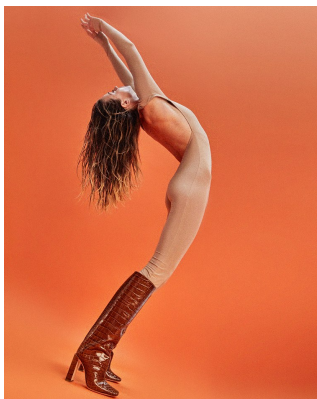

BOSS MODELS

CAPE TOWN

VICTORIA PLUM

Height: 173cm Bust: 83cm Waist: 60cm Hips: 90cm Shoe: 5 UK Hair: Ash Blonde Eyes: Blue/Green