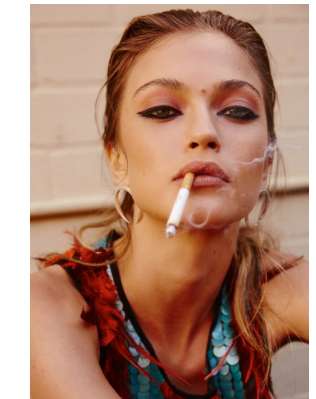

# BOSS MODELS

CAPE TOWN

## VICTORIA PLUM

Height: 173cm Bust: 83cm Waist: 60cm Hips: 90cm Shoe: 5 UK Hair: Ash Blonde Eyes: Blue/Green