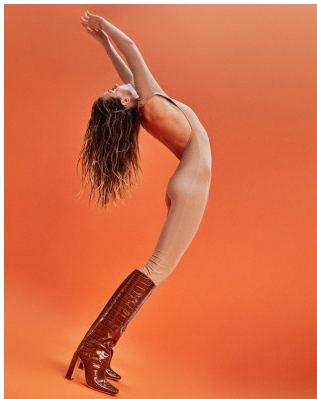

BOSS MODELS

CAPE TOWN

VICTORIA PLUM

Height: 173cm Bust: 83cm Waist: 60cm Hips: 90cm Shoe: 5 UK Hair: Ash Blonde Eyes: Blue/Green