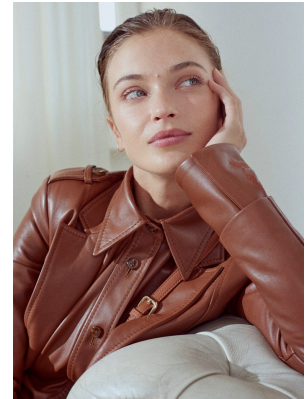

BOSS MODELS

CAPE TOWN

VICTORIA PLUM

Height: 173cm Bust: 83cm Waist: 60cm Hips: 90cm Shoe: 5 UK Hair: Ash Blonde Eyes: Blue/Green

BOSS MODELS

CAPE TOWN

VICTORIA PLUM

Height: 173cm Bust: 83cm Waist: 60cm Hips: 90cm Shoe: 5 UK Hair: Ash Blonde Eyes: Blue/Green