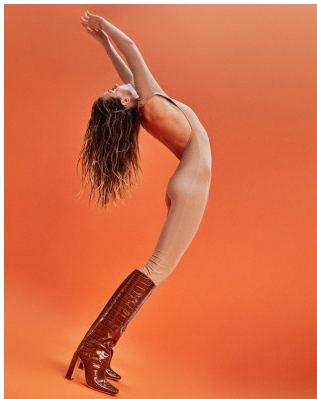

BOSS MODELS

CAPE TOWN

VICTORIA PLUM

Height: 173cm Bust: 83cm Waist: 60cm Hips: 90cm Shoe: 5 UK Hair: Ash Blonde Eyes: Blue/Green

BOSS MODELS

CAPE TOWN

VICTORIA PLUM

Height: 173cm Bust: 83cm Waist: 60cm Hips: 90cm Shoe: 5 UK Hair: Ash Blonde Eyes: Blue/Green