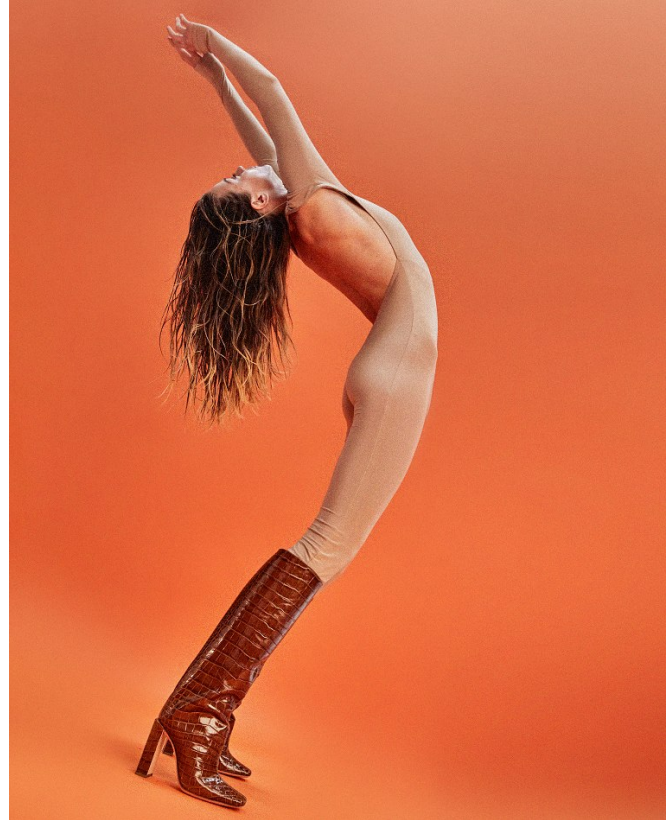

BOSS MODELS

CAPE TOWN

imagista

VICTORIA PLUM

Height: 173cm Bust: 83cm Waist: 60cm Hips: 90cm Shoe: 5 UK Hair: Ash Blonde Eyes: Blue/Green

BOSS MODELS

CAPE TOWN

VICTORIA PLUM