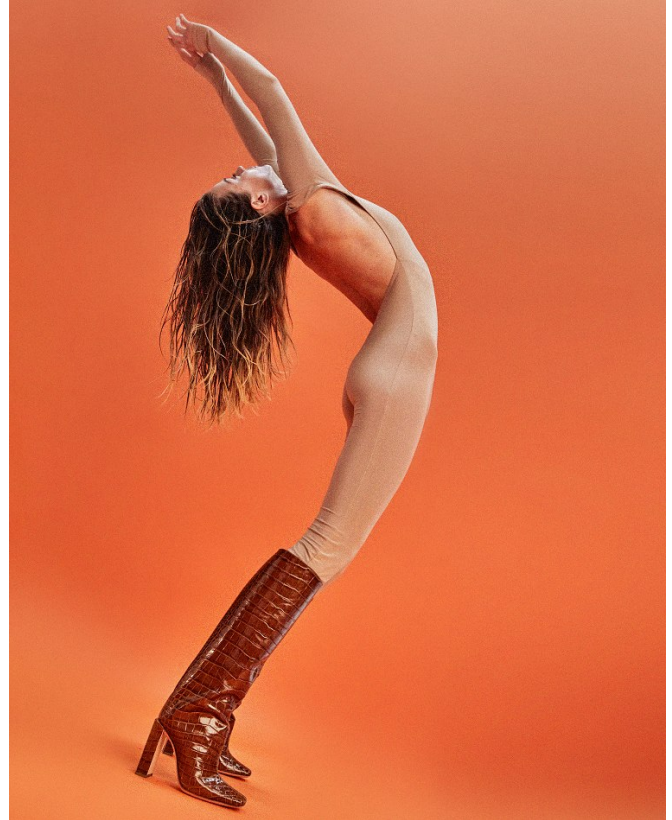

Height: 173cm Bust: 83cm Waist: 60cm Hips: 90cm Shoe: 5 UK Hair: Ash Blonde Eyes: Blue/Green

BOSS MODELS

CAPE TOWN

imagista

VICTORIA PLUM

Height: 173cm Bust: 83cm Waist: 60cm Hips: 90cm Shoe: 5 UK Hair: Ash Blonde Eyes: Blue/Green