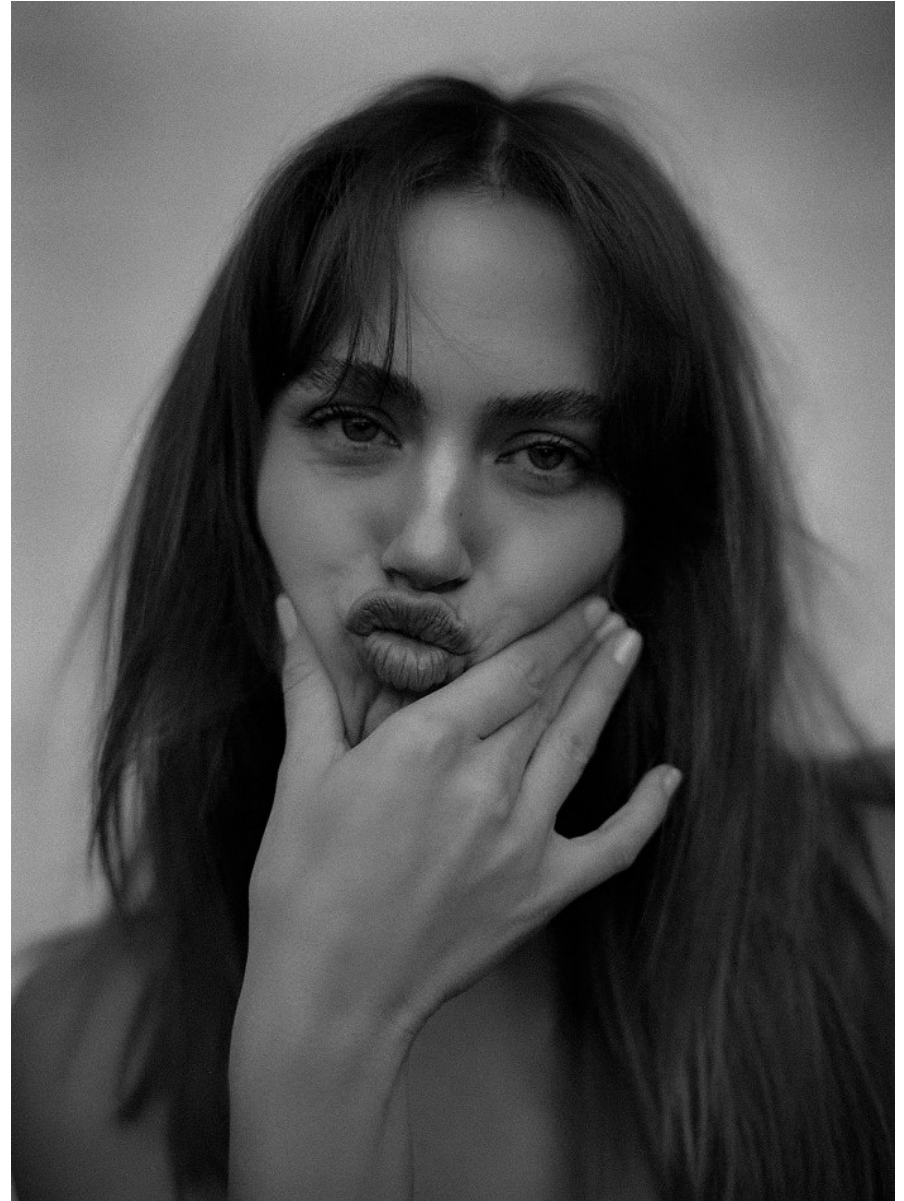

BOSS MODELS

CAPE TOWN

JILL MOLLERING

Height: 170cm Bust: 87cm Waist: 67cm Hips: 94cm Shoe: 6 UK Hair: Light Brown Eyes: Green

BOSS MODELS

CAPE TOWN

JILL MOLLERING

Height: 170cm Bust: 87cm Waist: 67cm Hips: 94cm Shoe: 6 UK Hair: Light Brown Eyes: Green