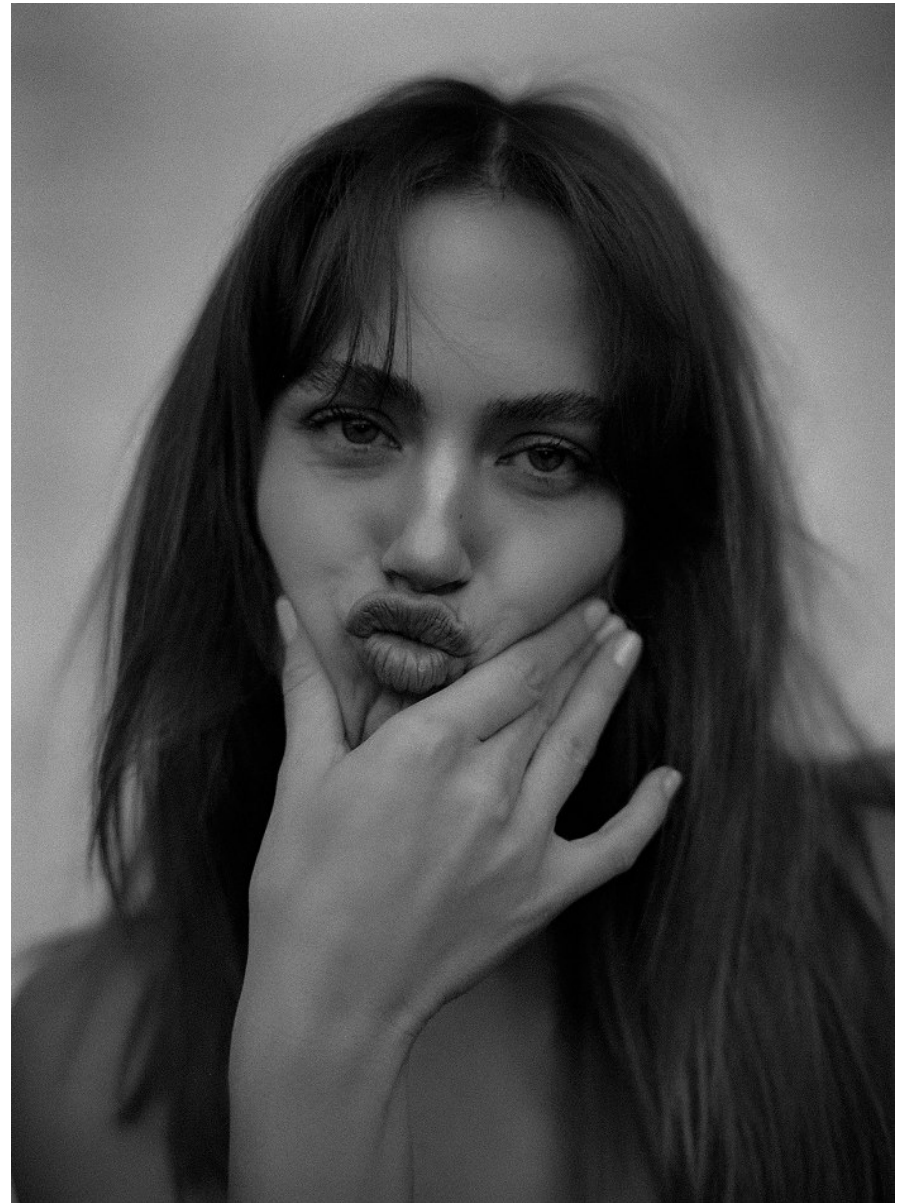

BOSS MODELS

CAPE TOWN

JILL MOLLERING

Height: 170cm Bust: 87cm Waist: 67cm Hips: 94cm Shoe: 6 UK Hair: Light Brown Eyes: Green