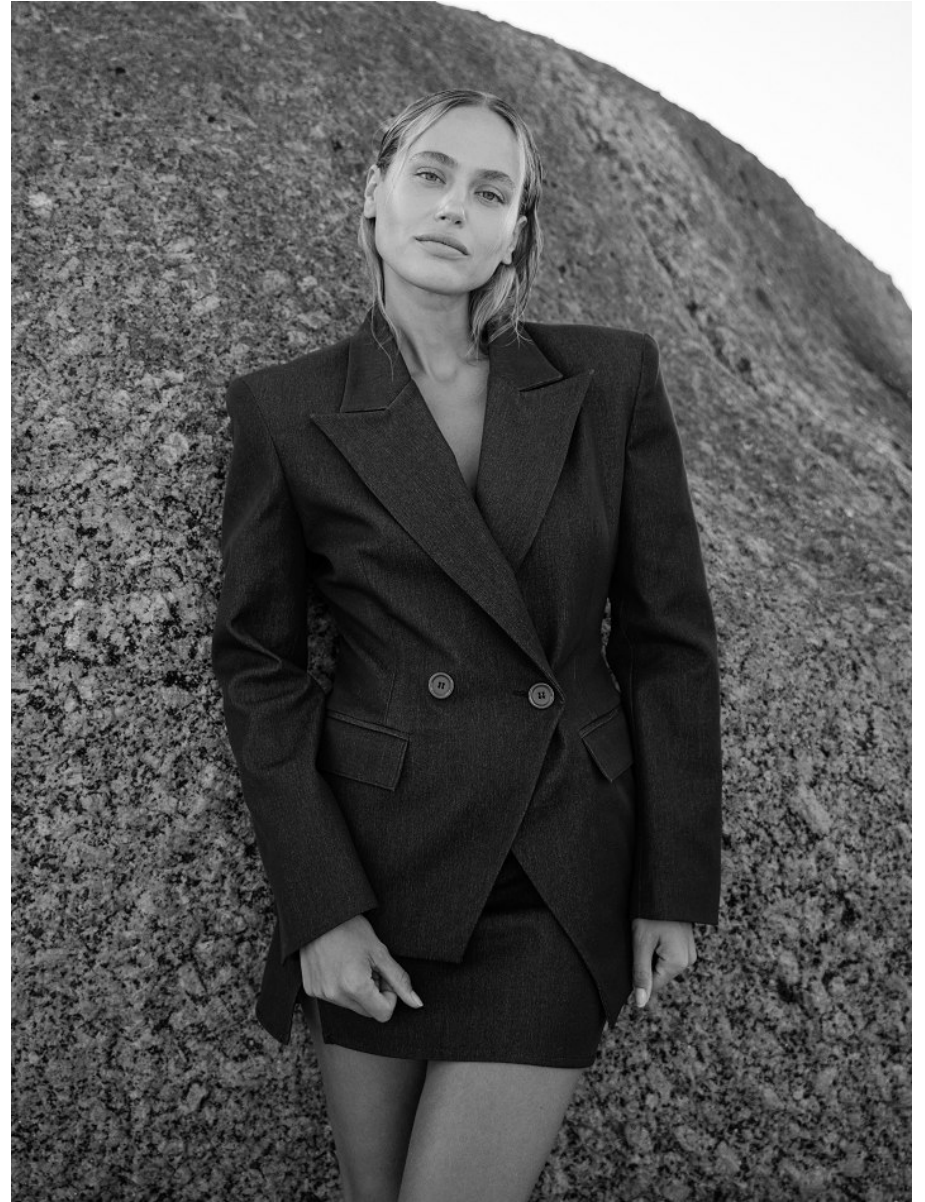

BOSS MODELS

CAPE TOWN

JILL MOLLERING

Height: 170cm Bust: 87cm Waist: 67cm Hips: 94cm Shoe: 6 UK Hair: Light Brown Eyes: Green

BOSS MODELS

CAPE TOWN

JILL MOLLERING

Height: 170cm Bust: 87cm Waist: 67cm Hips: 94cm Shoe: 6 UK Hair: Light Brown Eyes: Green