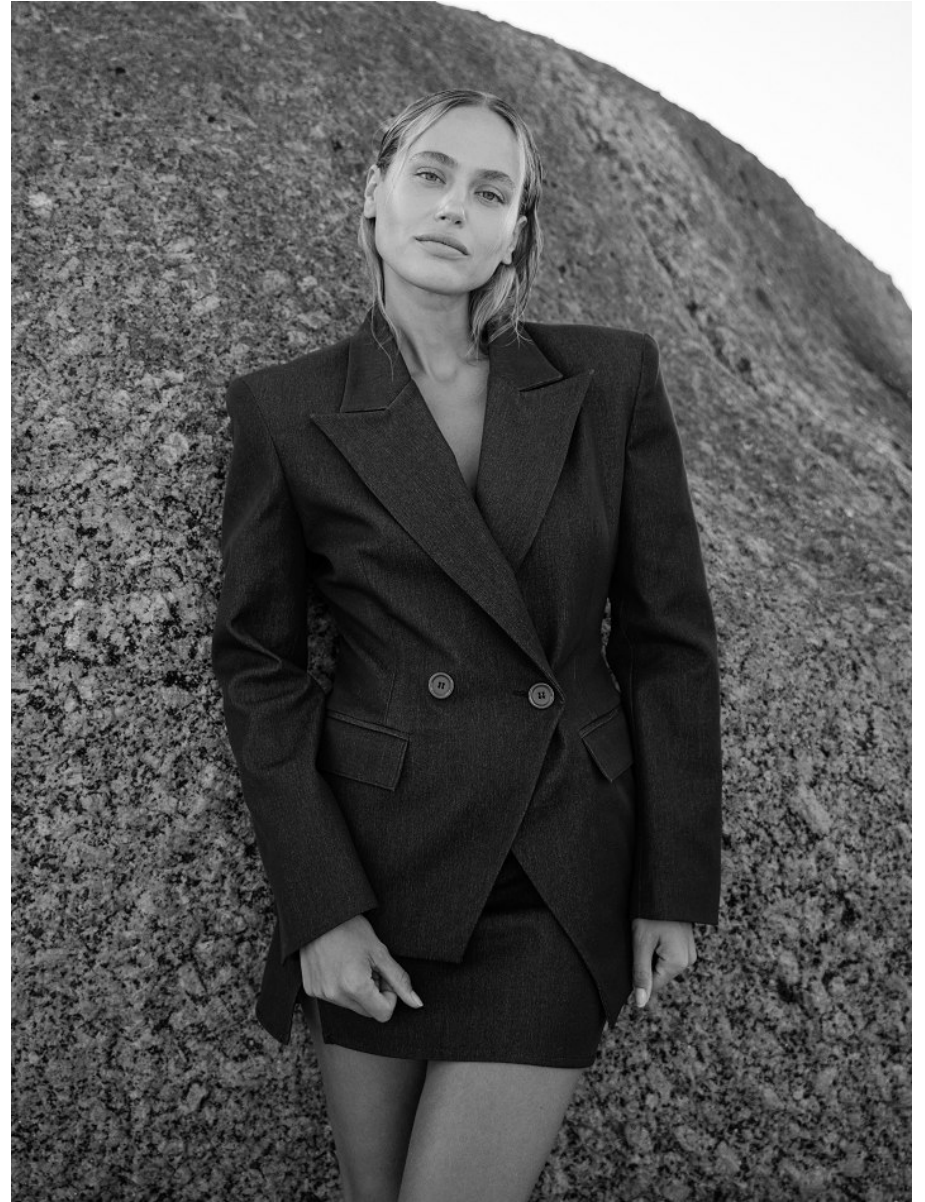

BOSS MODELS

CAPE TOWN

JILL MOLLERING

Height: 170cm Bust: 87cm Waist: 67cm Hips: 94cm Shoe: 6 UK Hair: Light Brown Eyes: Green