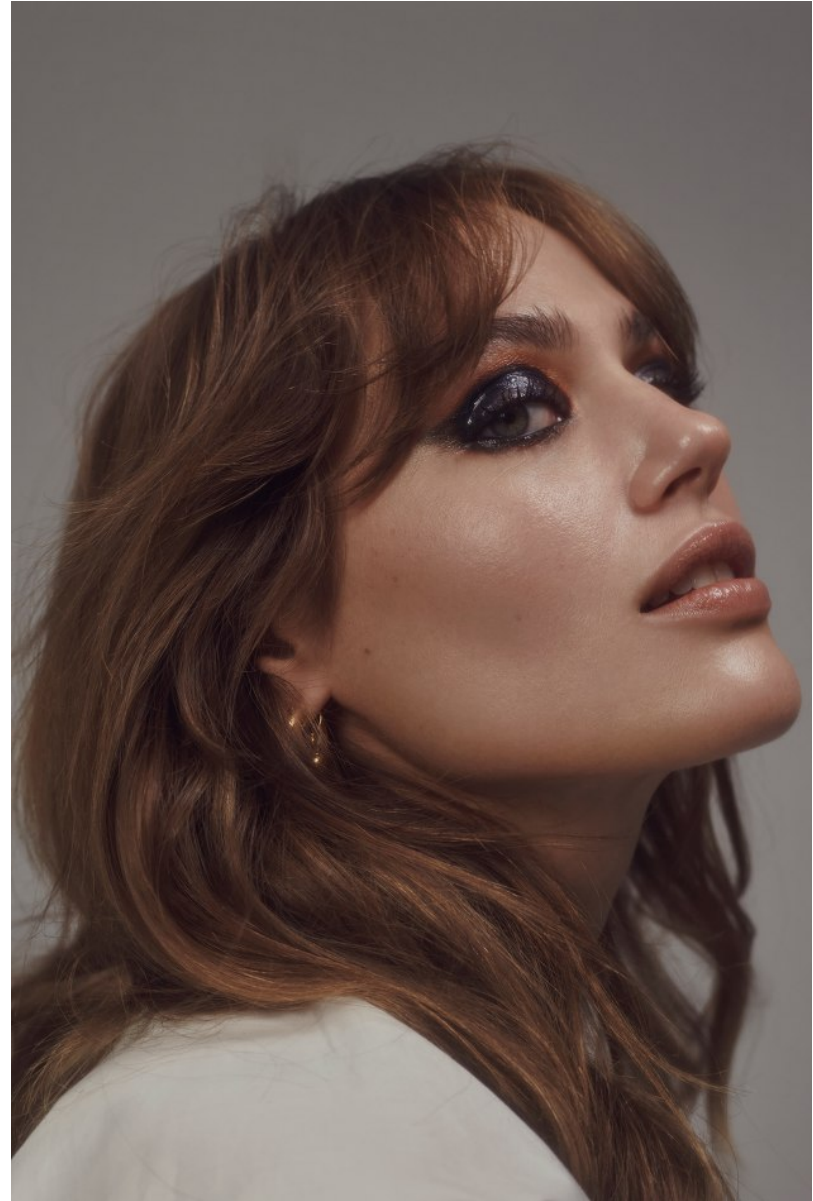

BOSS MODELS

CAPE TOWN

JILL MOLLERING

Height: 170cm Bust: 87cm Waist: 67cm Hips: 94cm Shoe: 6 UK Hair: Light Brown Eyes: Green

BOSS MODELS

CAPE TOWN

JILL MOLLERING

Height: 170cm Bust: 87cm Waist: 67cm Hips: 94cm Shoe: 6 UK Hair: Light Brown Eyes: Green