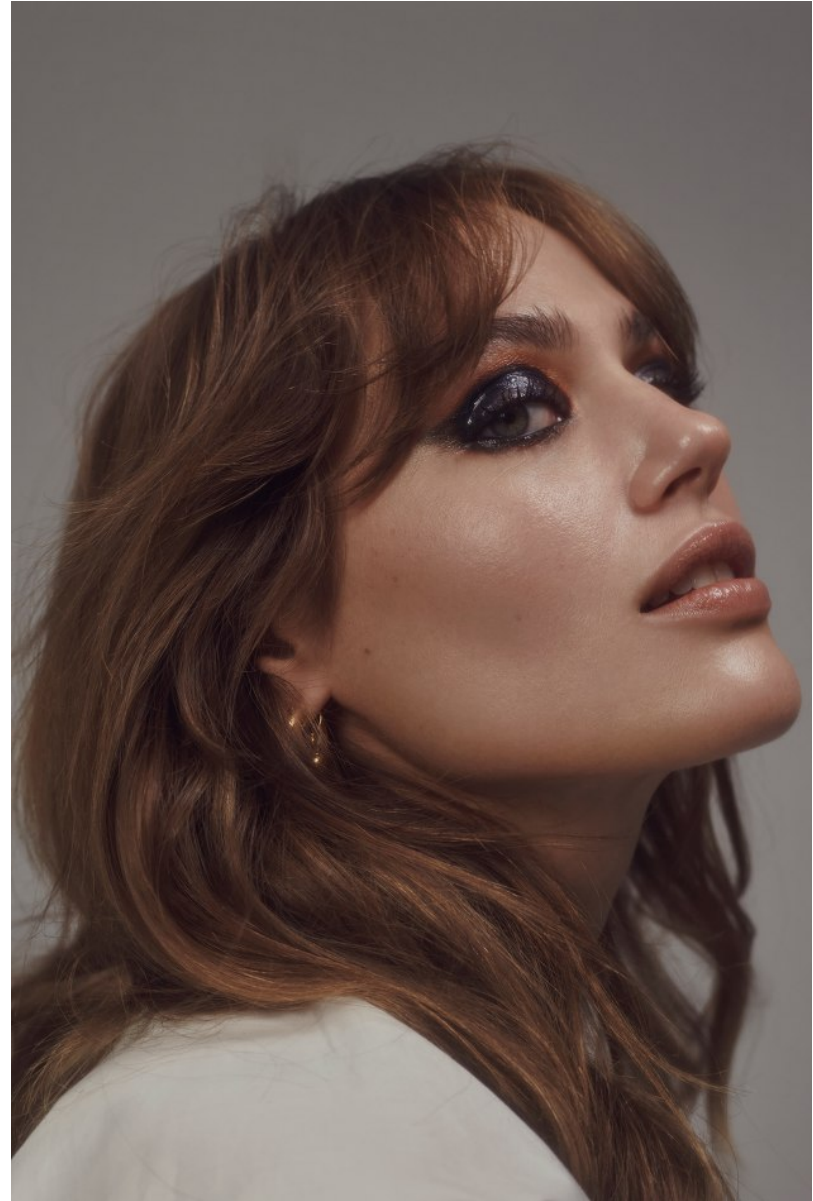

BOSS MODELS

CAPE TOWN

JILL MOLLERING

Height: 170cm Bust: 87cm Waist: 67cm Hips: 94cm Shoe: 6 UK Hair: Light Brown Eyes: Green