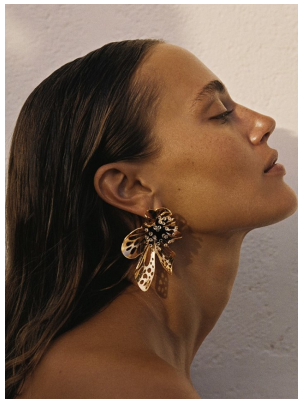

BOSS MODELS

CAPE TOWN

JILL MOLLERING

Height: 170cm Bust: 87cm Waist: 67cm Hips: 94cm Shoe: 6 UK Hair: Light Brown Eyes: Green

BOSS MODELS

CAPE TOWN

JILL MOLLERING

Height: 170cm Bust: 87cm Waist: 67cm Hips: 94cm Shoe: 6 UK Hair: Light Brown Eyes: Green