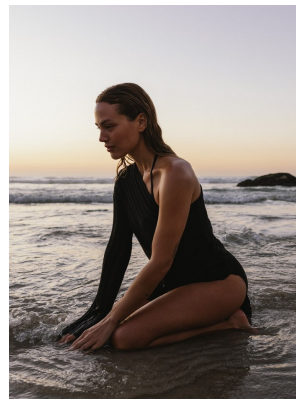

BOSS MODELS

CAPE TOWN

JILL MOLLERING

Height: 170cm Bust: 87cm Waist: 67cm Hips: 94cm Shoe: 6 UK Hair: Light Brown Eyes: Green

BOSS MODELS

CAPE TOWN

JILL MOLLERING

Height: 170cm Bust: 87cm Waist: 67cm Hips: 94cm Shoe: 6 UK Hair: Light Brown Eyes: Green