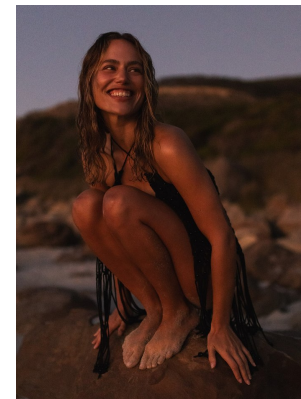

BOSS MODELS

CAPE TOWN

JILL MOLLERING

Height: 170cm Bust: 87cm Waist: 67cm Hips: 94cm Shoe: 6 UK Hair: Light Brown Eyes: Green

BOSS MODELS

CAPE TOWN

JILL MOLLERING

Height: 170cm Bust: 87cm Waist: 67cm Hips: 94cm Shoe: 6 UK Hair: Light Brown Eyes: Green