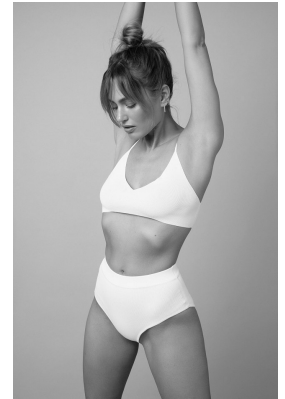

BOSS MODELS

CAPE TOWN

JILL MOLLERING

Height: 170cm Bust: 87cm Waist: 67cm Hips: 94cm Shoe: 6 UK Hair: Light Brown Eyes: Green

BOSS MODELS

CAPE TOWN

JILL MOLLERING

Height: 170cm Bust: 87cm Waist: 67cm Hips: 94cm Shoe: 6 UK Hair: Light Brown Eyes: Green