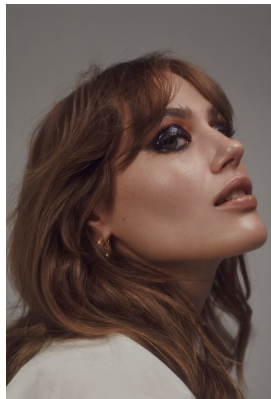

BOSS MODELS

CAPE TOWN

JILL MOLLERING

Height: 170cm Bust: 87cm Waist: 67cm Hips: 94cm Shoe: 6 UK Hair: Light Brown Eyes: Green

BOSS MODELS

CAPE TOWN

JILL MOLLERING

Height: 170cm Bust: 87cm Waist: 67cm Hips: 94cm Shoe: 6 UK Hair: Light Brown Eyes: Green