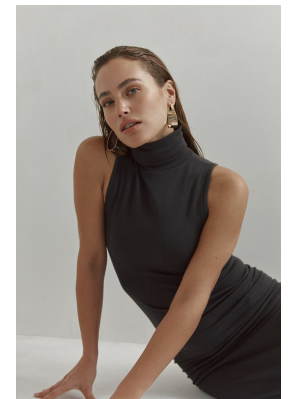

BOSS MODELS

CAPE TOWN

JILL MOLLERING

Height: 170cm Bust: 87cm Waist: 67cm Hips: 94cm Shoe: 6 UK Hair: Light Brown Eyes: Green

BOSS MODELS

CAPE TOWN

JILL MOLLERING

Height: 170cm Bust: 87cm Waist: 67cm Hips: 94cm Shoe: 6 UK Hair: Light Brown Eyes: Green