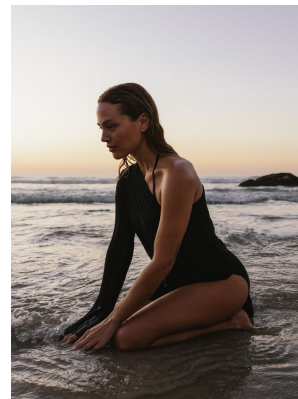

BOSS MODELS

CAPE TOWN

JILL MOLLERING

Height: 170cm Bust: 87cm Waist: 67cm Hips: 94cm Shoe: 6 UK Hair: Light Brown Eyes: Green

BOSS MODELS

CAPE TOWN

JILL MOLLERING

Height: 170cm Bust: 87cm Waist: 67cm Hips: 94cm Shoe: 6 UK Hair: Light Brown Eyes: Green