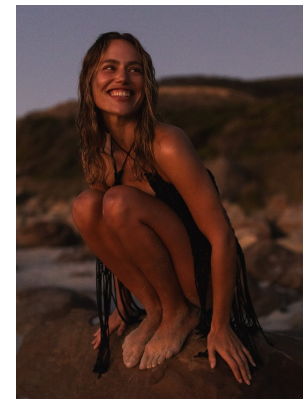

BOSS MODELS

CAPE TOWN

JILL MOLLERING

Height: 170cm Bust: 87cm Waist: 67cm Hips: 94cm Shoe: 6 UK Hair: Light Brown Eyes: Green

BOSS MODELS

CAPE TOWN

JILL MOLLERING

Height: 170cm Bust: 87cm Waist: 67cm Hips: 94cm Shoe: 6 UK Hair: Light Brown Eyes: Green