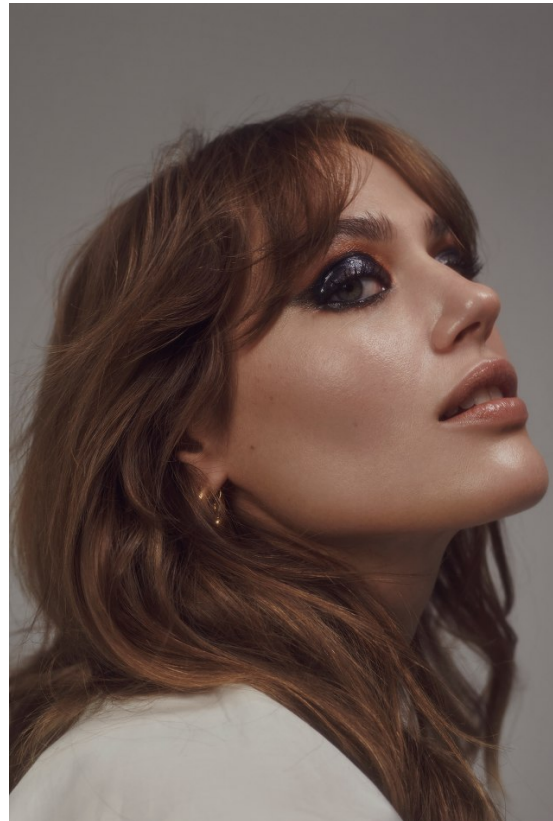

BOSS MODELS

CAPE TOWN

JILL MOLLERING

Height: 170cm Bust: 87cm Waist: 67cm Hips: 94cm Shoe: 6 UK Hair: Light Brown Eyes: Green

BOSS MODELS

CAPE TOWN

JILL MOLLERING

Height: 170cm Bust: 87cm Waist: 67cm Hips: 94cm Shoe: 6 UK Hair: Light Brown Eyes: Green