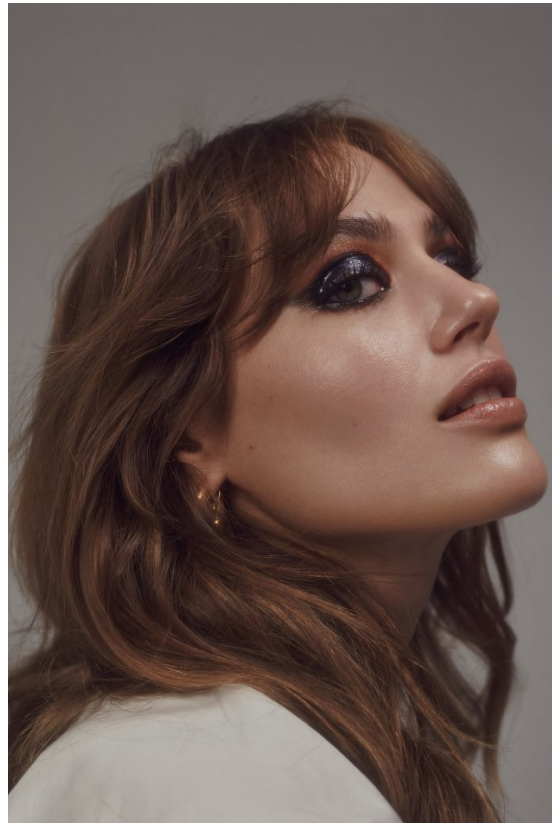

# BOSS MODELS

CAPE TOWN

JILL MOLLERING

Height: 170cm Bust: 87cm Waist: 67cm Hips: 94cm Shoe: 6 UK Hair: Light Brown Eyes: Green

# BOSS MODELS

CAPE TOWN