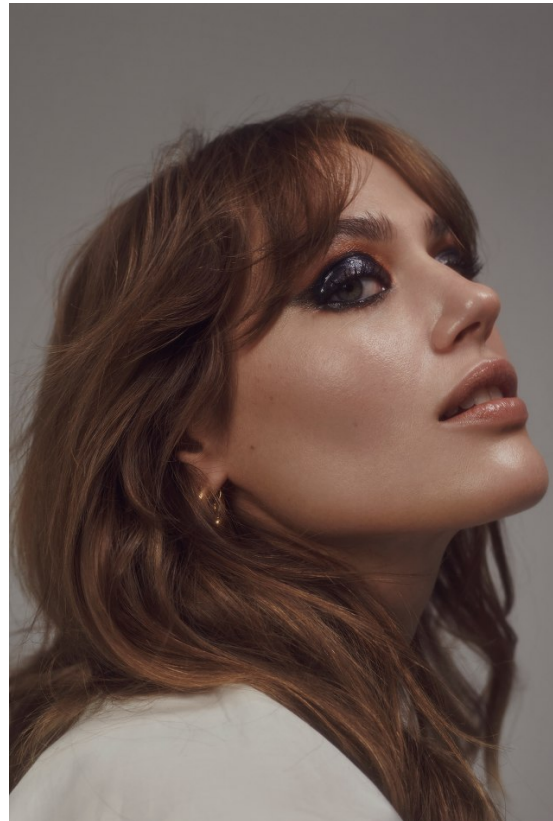

# BOSS MODELS

CAPE TOWN

JILL MOLLERING

Height: 170cm Bust: 87cm Waist: 67cm Hips: 94cm Shoe: 6 UK Hair: Light Brown Eyes: Green

# BOSS MODELS

CAPE TOWN