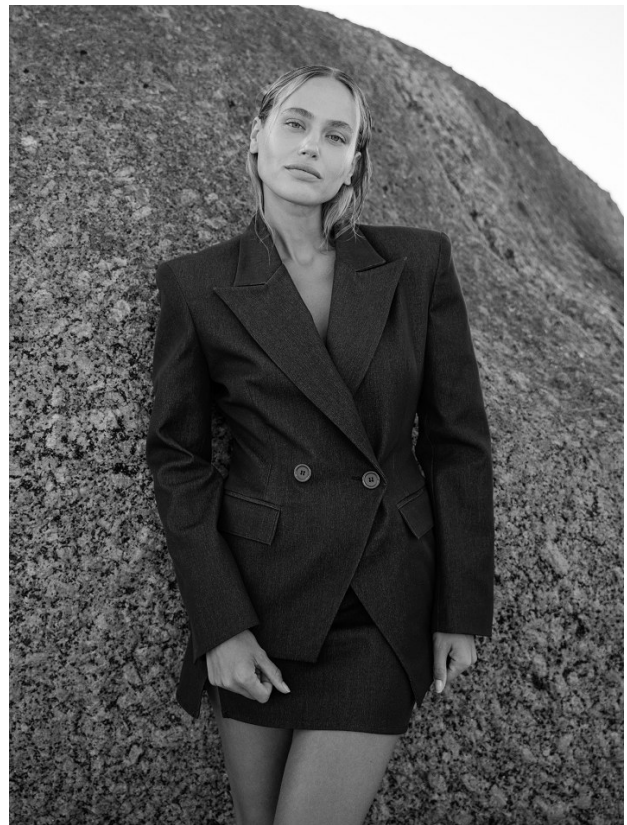

BOSS MODELS

CAPE TOWN

JILL MOLLERING

Height: 170cm Bust: 87cm Waist: 67cm Hips: 94cm Shoe: 6 UK Hair: Light Brown Eyes: Green