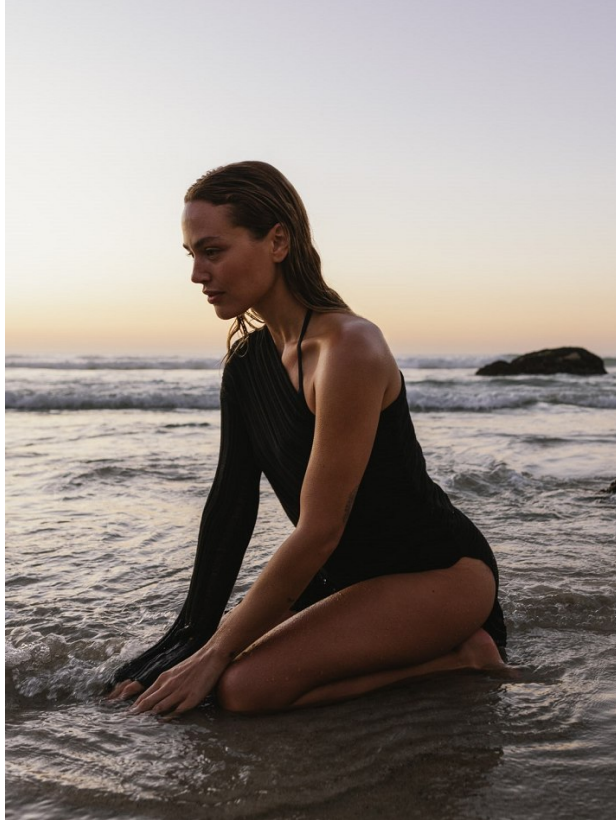

JILL MOLLERING

BOSS MODELS

CAPE TOWN

Height: 170cm Bust: 87cm Waist: 67cm Hips: 94cm Shoe: 6 UK Hair: Light Brown Eyes: Green