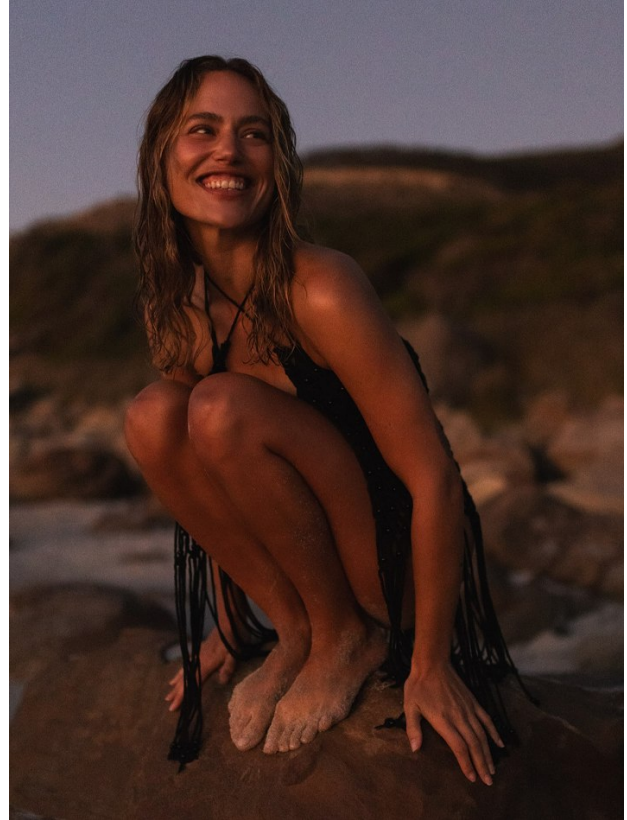

BOSS MODELS

CAPE TOWN

JILL MOLLERING

Height: 170cm Bust: 87cm Waist: 67cm Hips: 94cm Shoe: 6 UK Hair: Light Brown Eyes: Green