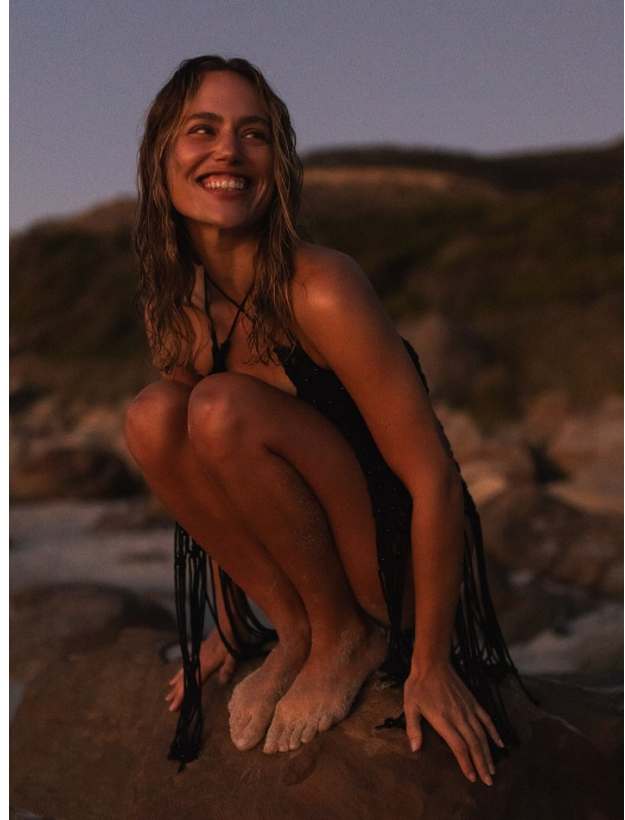

BOSS MODELS

CAPE TOWN

JILL MOLLERING

Height: 170cm Bust: 87cm Waist: 67cm Hips: 94cm Shoe: 6 UK Hair: Light Brown Eyes: Green