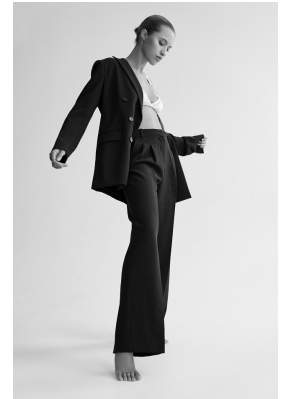

BOSS MODELS

CAPE TOWN

JULIE MARCH

Height: 175cm Bust: 84cm Waist: 61cm Hips: 87cm Shoe: 5 UK Hair: Blonde Eyes: Blue/Green

BOSS MODELS

CAPE TOWN

JULIE MARCH

Height: 175cm Bust: 84cm Waist: 61cm Hips: 87cm Shoe: 5 UK Hair: Blonde Eyes: Blue/Green

BOSS MODELS

CAPE TOWN

JULIE MARCH

Height: 175cm Bust: 84cm Waist: 61cm Hips: 87cm Shoe: 5 UK Hair: Blonde Eyes: Blue/Green