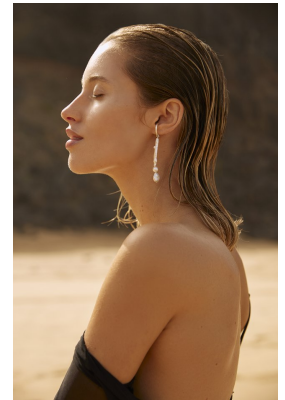

BOSS MODELS

CAPE TOWN

JULIE MARCH

Height: 175cm Bust: 84cm Waist: 64cm Hips: 91cm Shoe: 5 UK Hair: Blonde Eyes: Blue/Green