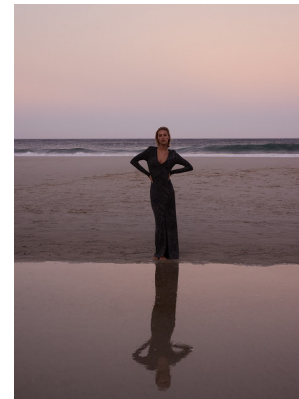

BOSS MODELS

CAPE TOWN

JULIE MARCH

Height: 175cm Bust: 84cm Waist: 61cm Hips: 87cm Shoe: 5 UK Hair: Blonde Eyes: Blue/Green

BOSS MODELS

CAPE TOWN

JULIE MARCH

Height: 175cm Bust: 84cm Waist: 61cm Hips: 87cm Shoe: 5 UK Hair: Blonde Eyes: Blue/Green

BOSS MODELS

CAPE TOWN

JULIE MARCH

Height: 175cm Bust: 84cm Waist: 61cm Hips: 87cm Shoe: 5 UK Hair: Blonde Eyes: Blue/Green