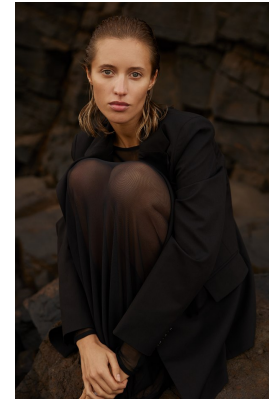

BOSS MODELS

CAPE TOWN

JULIE MARCH

Height: 175cm Bust: 84cm Waist: 64cm Hips: 91cm Shoe: 5 UK Hair: Blonde Eyes: Blue/Green