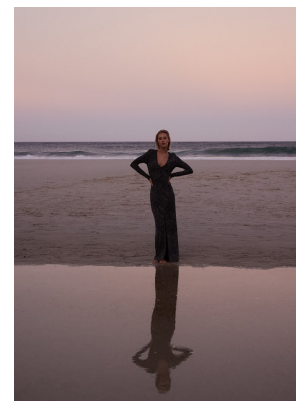

# BOSS MODELS

CAPE TOWN

## JULIE MARCH

Height: 175cm Bust: 84cm Waist: 64cm Hips: 91cm Shoe: 5 UK Hair: Blonde Eyes: Blue/Green