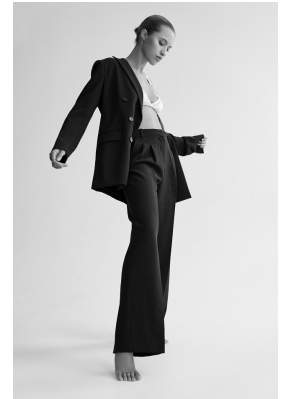

# BOSS MODELS

CAPE TOWN

## JULIE MARCH

Height: 175cm Bust: 84cm Waist: 64cm Hips: 91cm Shoe: 5 UK Hair: Blonde Eyes: Blue/Green