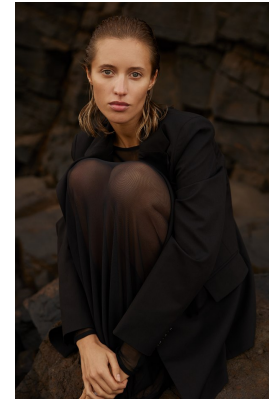

# BOSS MODELS

CAPE TOWN

## JULIE MARCH

Height: 175cm Bust: 84cm Waist: 64cm Hips: 91cm Shoe: 5 UK Hair: Blonde Eyes: Blue/Green