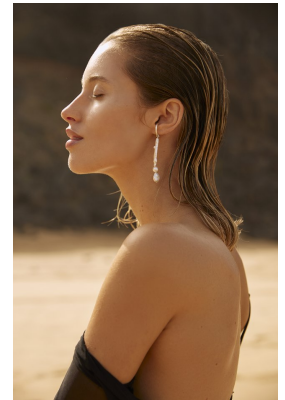

# BOSS MODELS

CAPE TOWN

## JULIE MARCH

Height: 175cm Bust: 84cm Waist: 64cm Hips: 91cm Shoe: 5 UK Hair: Blonde Eyes: Blue/Green