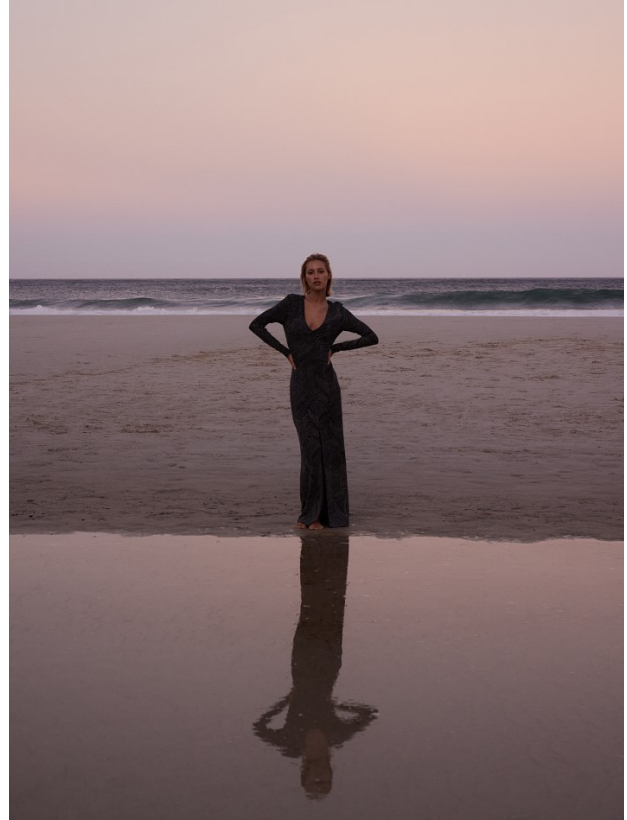

BOSS MODELS

CAPE TOWN

JULIE MARCH

Height: 175cm Bust: 84cm Waist: 61cm Hips: 87cm Shoe: 5 UK Hair: Blonde Eyes: Blue/Green