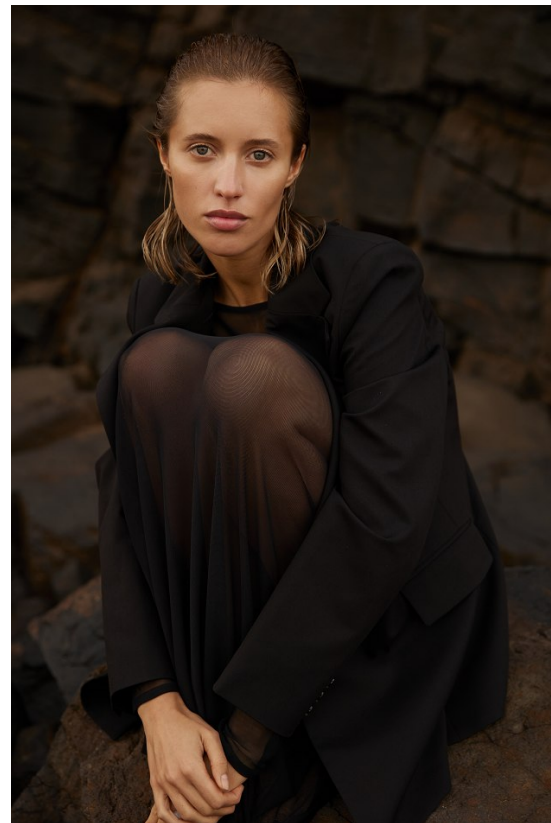

BOSS MODELS

CAPE TOWN

JULIE MARCH

Height: 175cm Bust: 84cm Waist: 61cm Hips: 87cm Shoe: 5 UK Hair: Blonde Eyes: Blue/Green