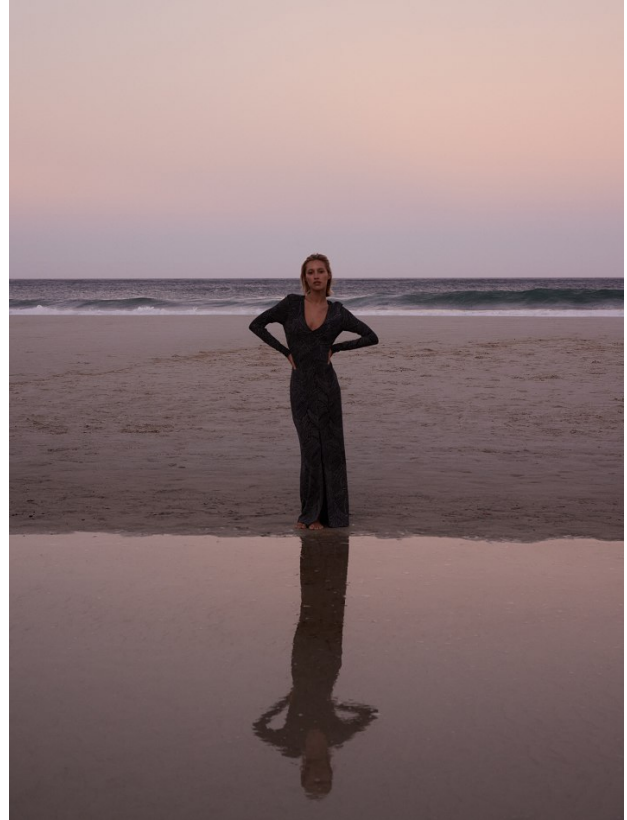

BOSS MODELS

CAPE TOWN

JULIE MARCH

Height: 175cm Bust: 84cm Waist: 64cm Hips: 91cm Shoe: 5 UK Hair: Blonde Eyes: Blue/Green