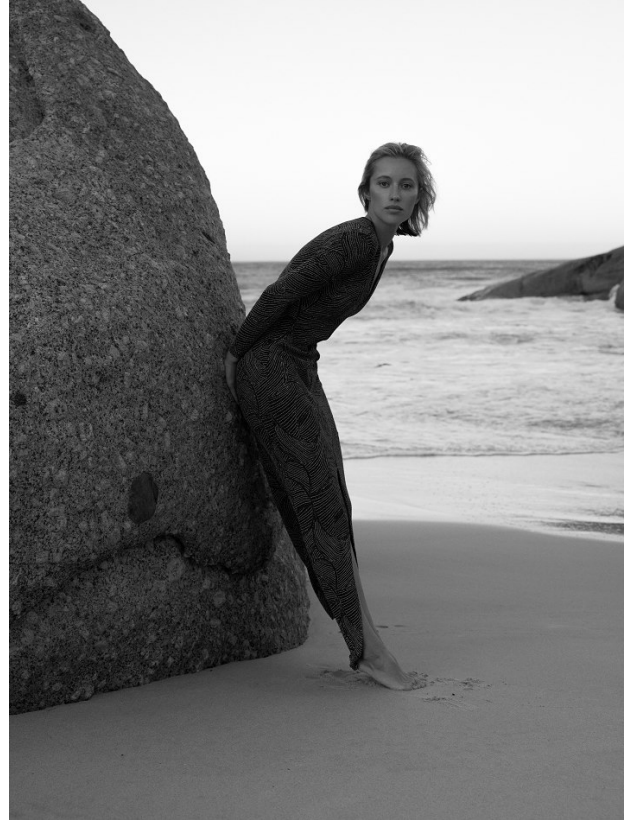

BOSS MODELS

CAPE TOWN

JULIE MARCH

Height: 175cm Bust: 84cm Waist: 61cm Hips: 87cm Shoe: 5 UK Hair: Blonde Eyes: Blue/Green