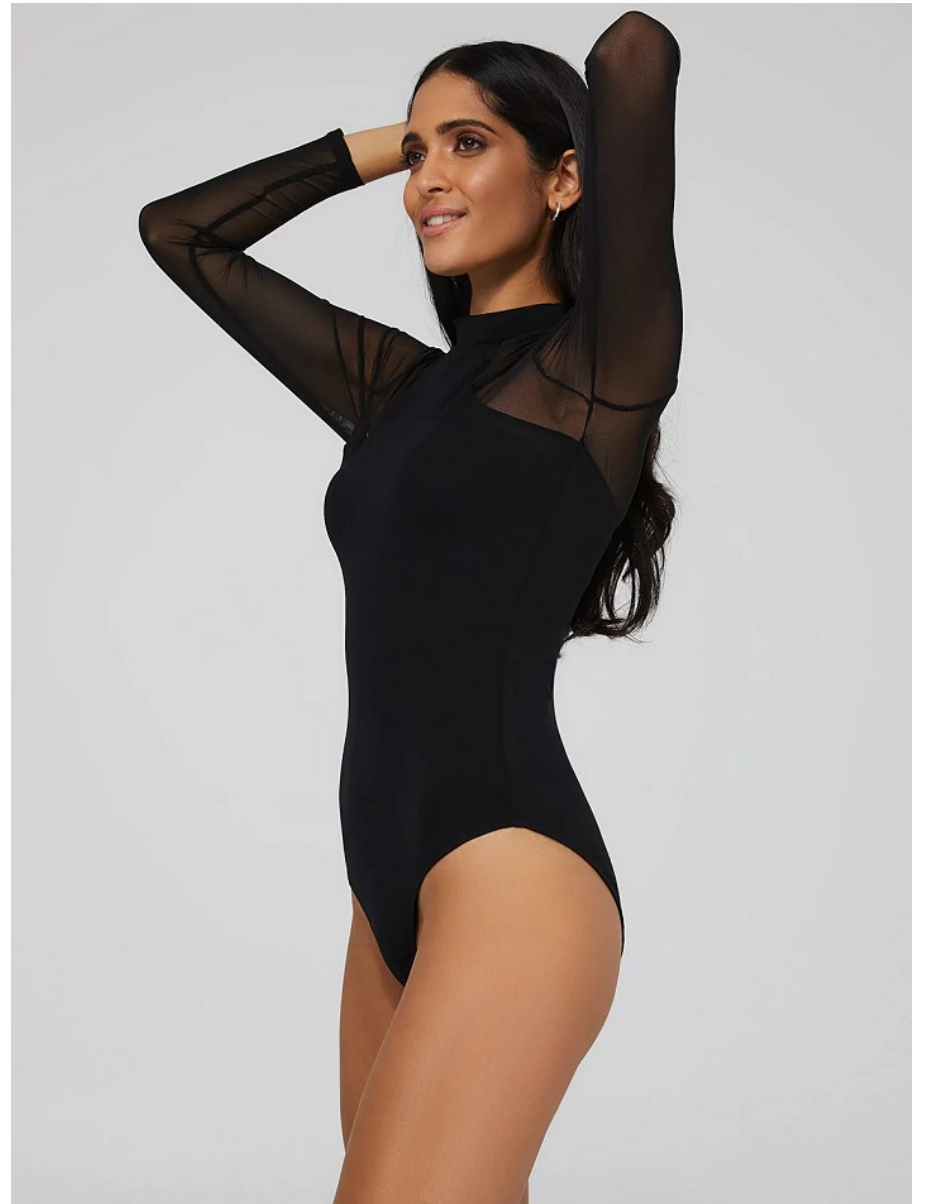

BOSS MODELS

CAPE TOWN

INES TAJUELO

Height: 175cm Bust: 88cm Waist: 70cm Hips: 99cm Shoe: 6 UK Hair: Dark Brown Eyes: Brown