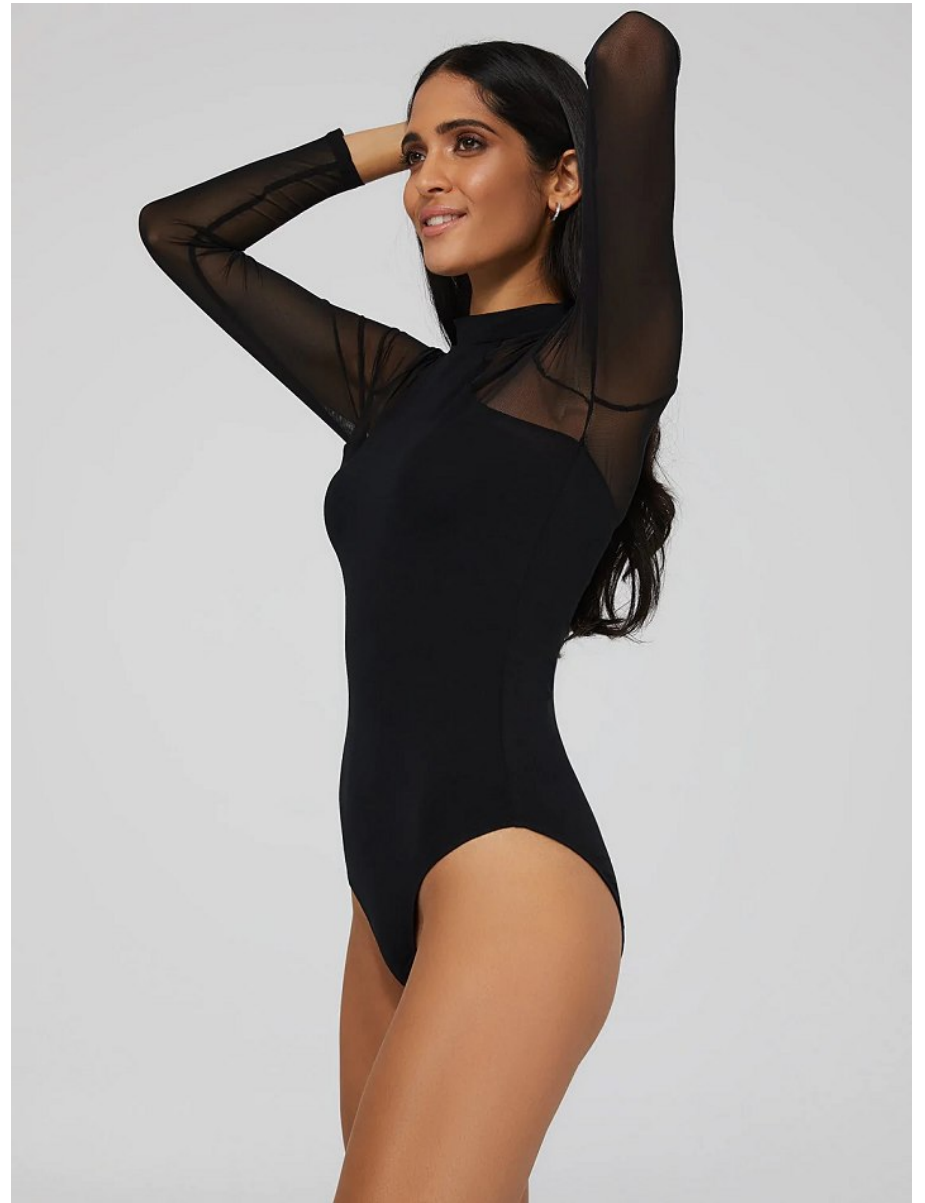

BOSS MODELS

CAPE TOWN

INES TAJUELO

Height: 175cm Bust: 88cm Waist: 70cm Hips: 99cm Shoe: 6 UK Hair: Dark Brown Eyes: Brown