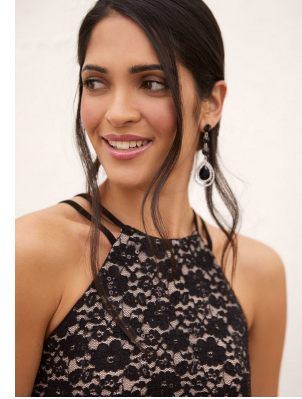

BOSS MODELS

CAPE TOWN

INES TAJUELO

Height: 175cm Bust: 88cm Waist: 70cm Hips: 99cm Shoe: 6 UK Hair: Dark Brown Eyes: Brown

BOSS MODELS

CAPE TOWN

INES TAJUELO

Height: 175cm Bust: 88cm Waist: 70cm Hips: 99cm Shoe: 6 UK Hair: Dark Brown Eyes: Brown