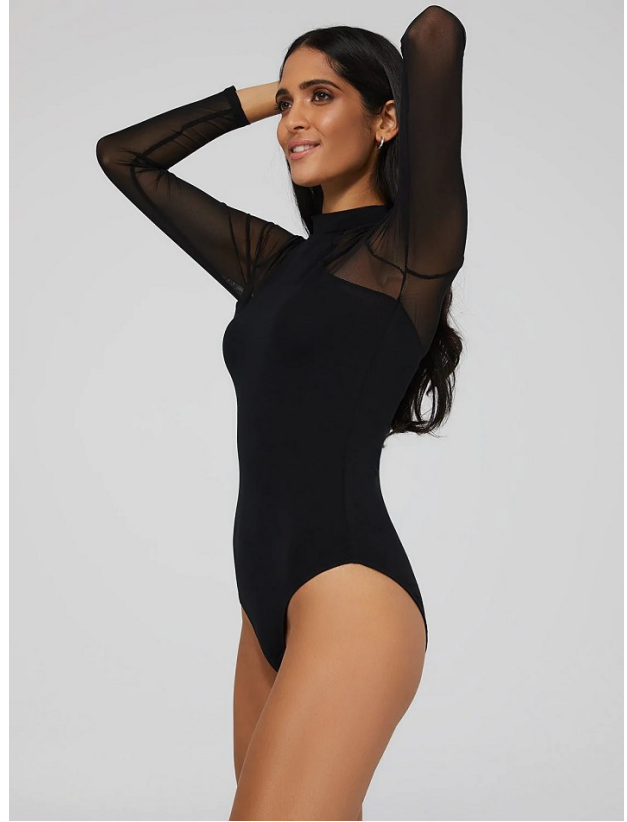

BOSS MODELS

CAPE TOWN

INES TAJUELO

Height: 175cm Bust: 88cm Waist: 70cm Hips: 99cm Shoe: 6 UK Hair: Dark Brown Eyes: Brown

BOSS MODELS

CAPE TOWN

INES TAJUELO

Height: 175cm Bust: 88cm Waist: 70cm Hips: 99cm Shoe: 6 UK Hair: Dark Brown Eyes: Brown